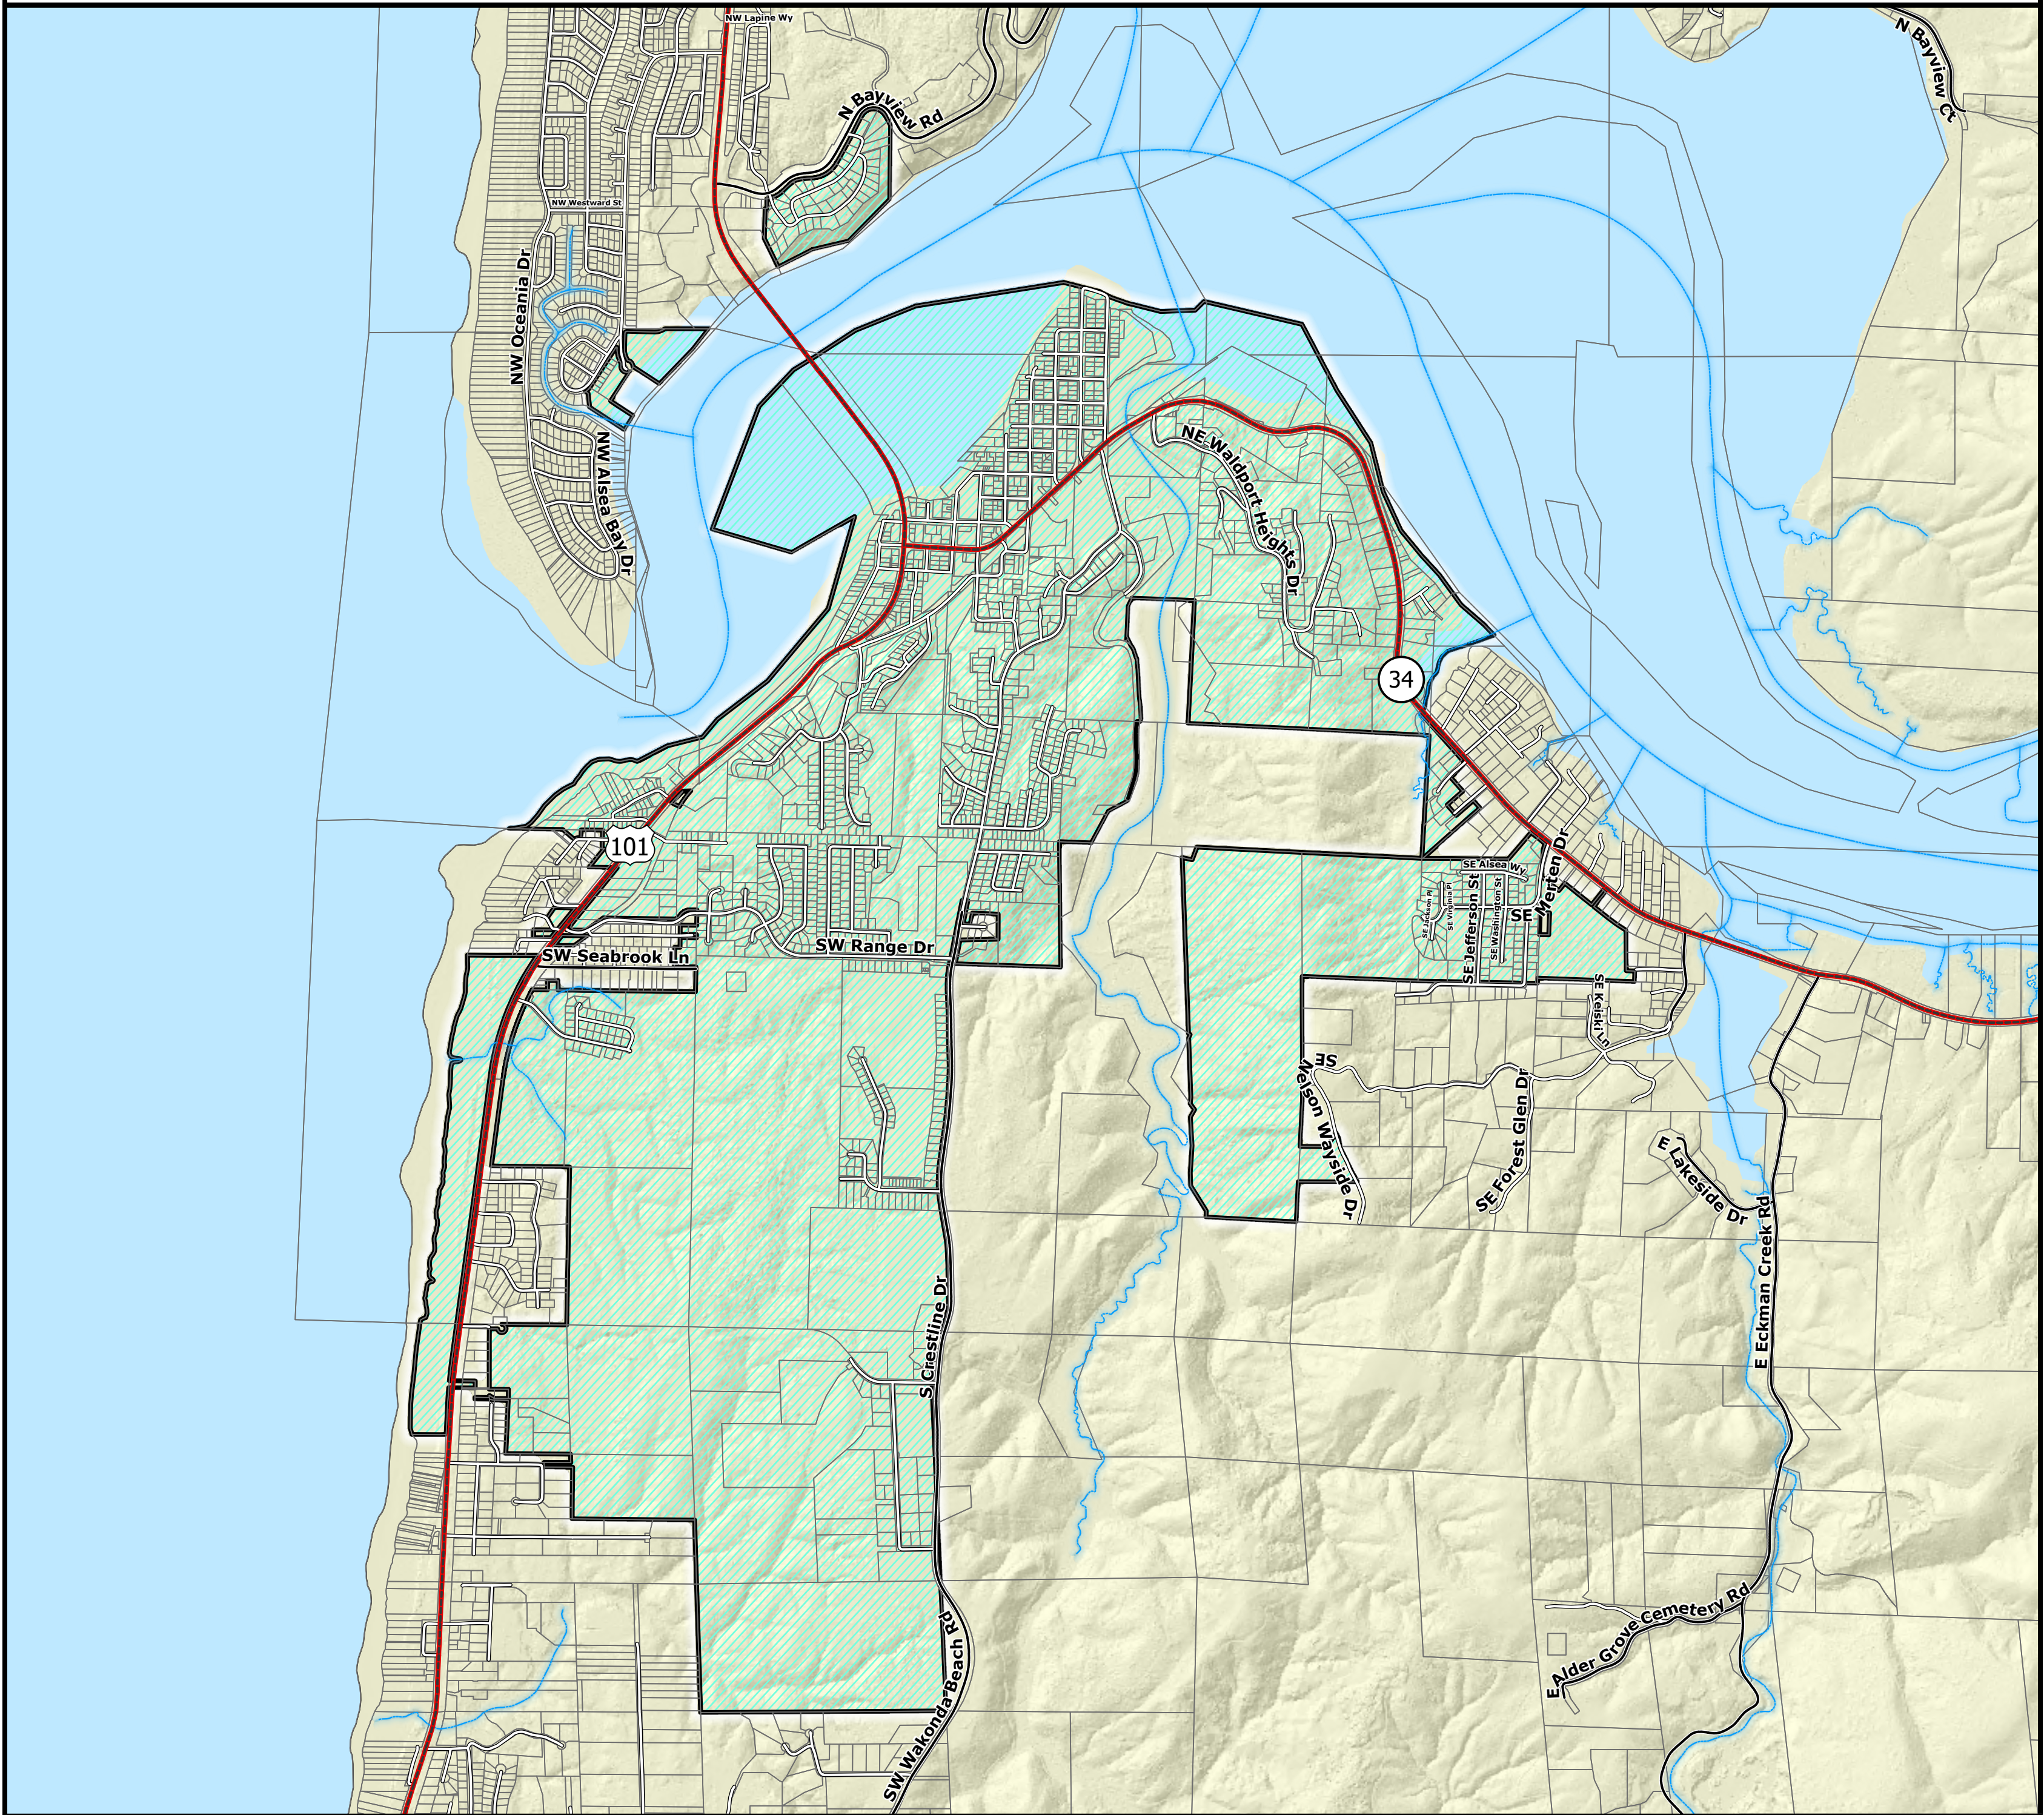

Waldport

Waldport

Miles

Projection: NAD 83 HARN Lambert Conformal Conic
Data Sources: Lincoln County Assessor, Public Works, and Surveyor
Copyright: 2026 by Lincoln County, Oregon

Produced On: 3/3/2026; District data from 10/2025
Scale: 1:15,000

Area of Detail

Lincoln County