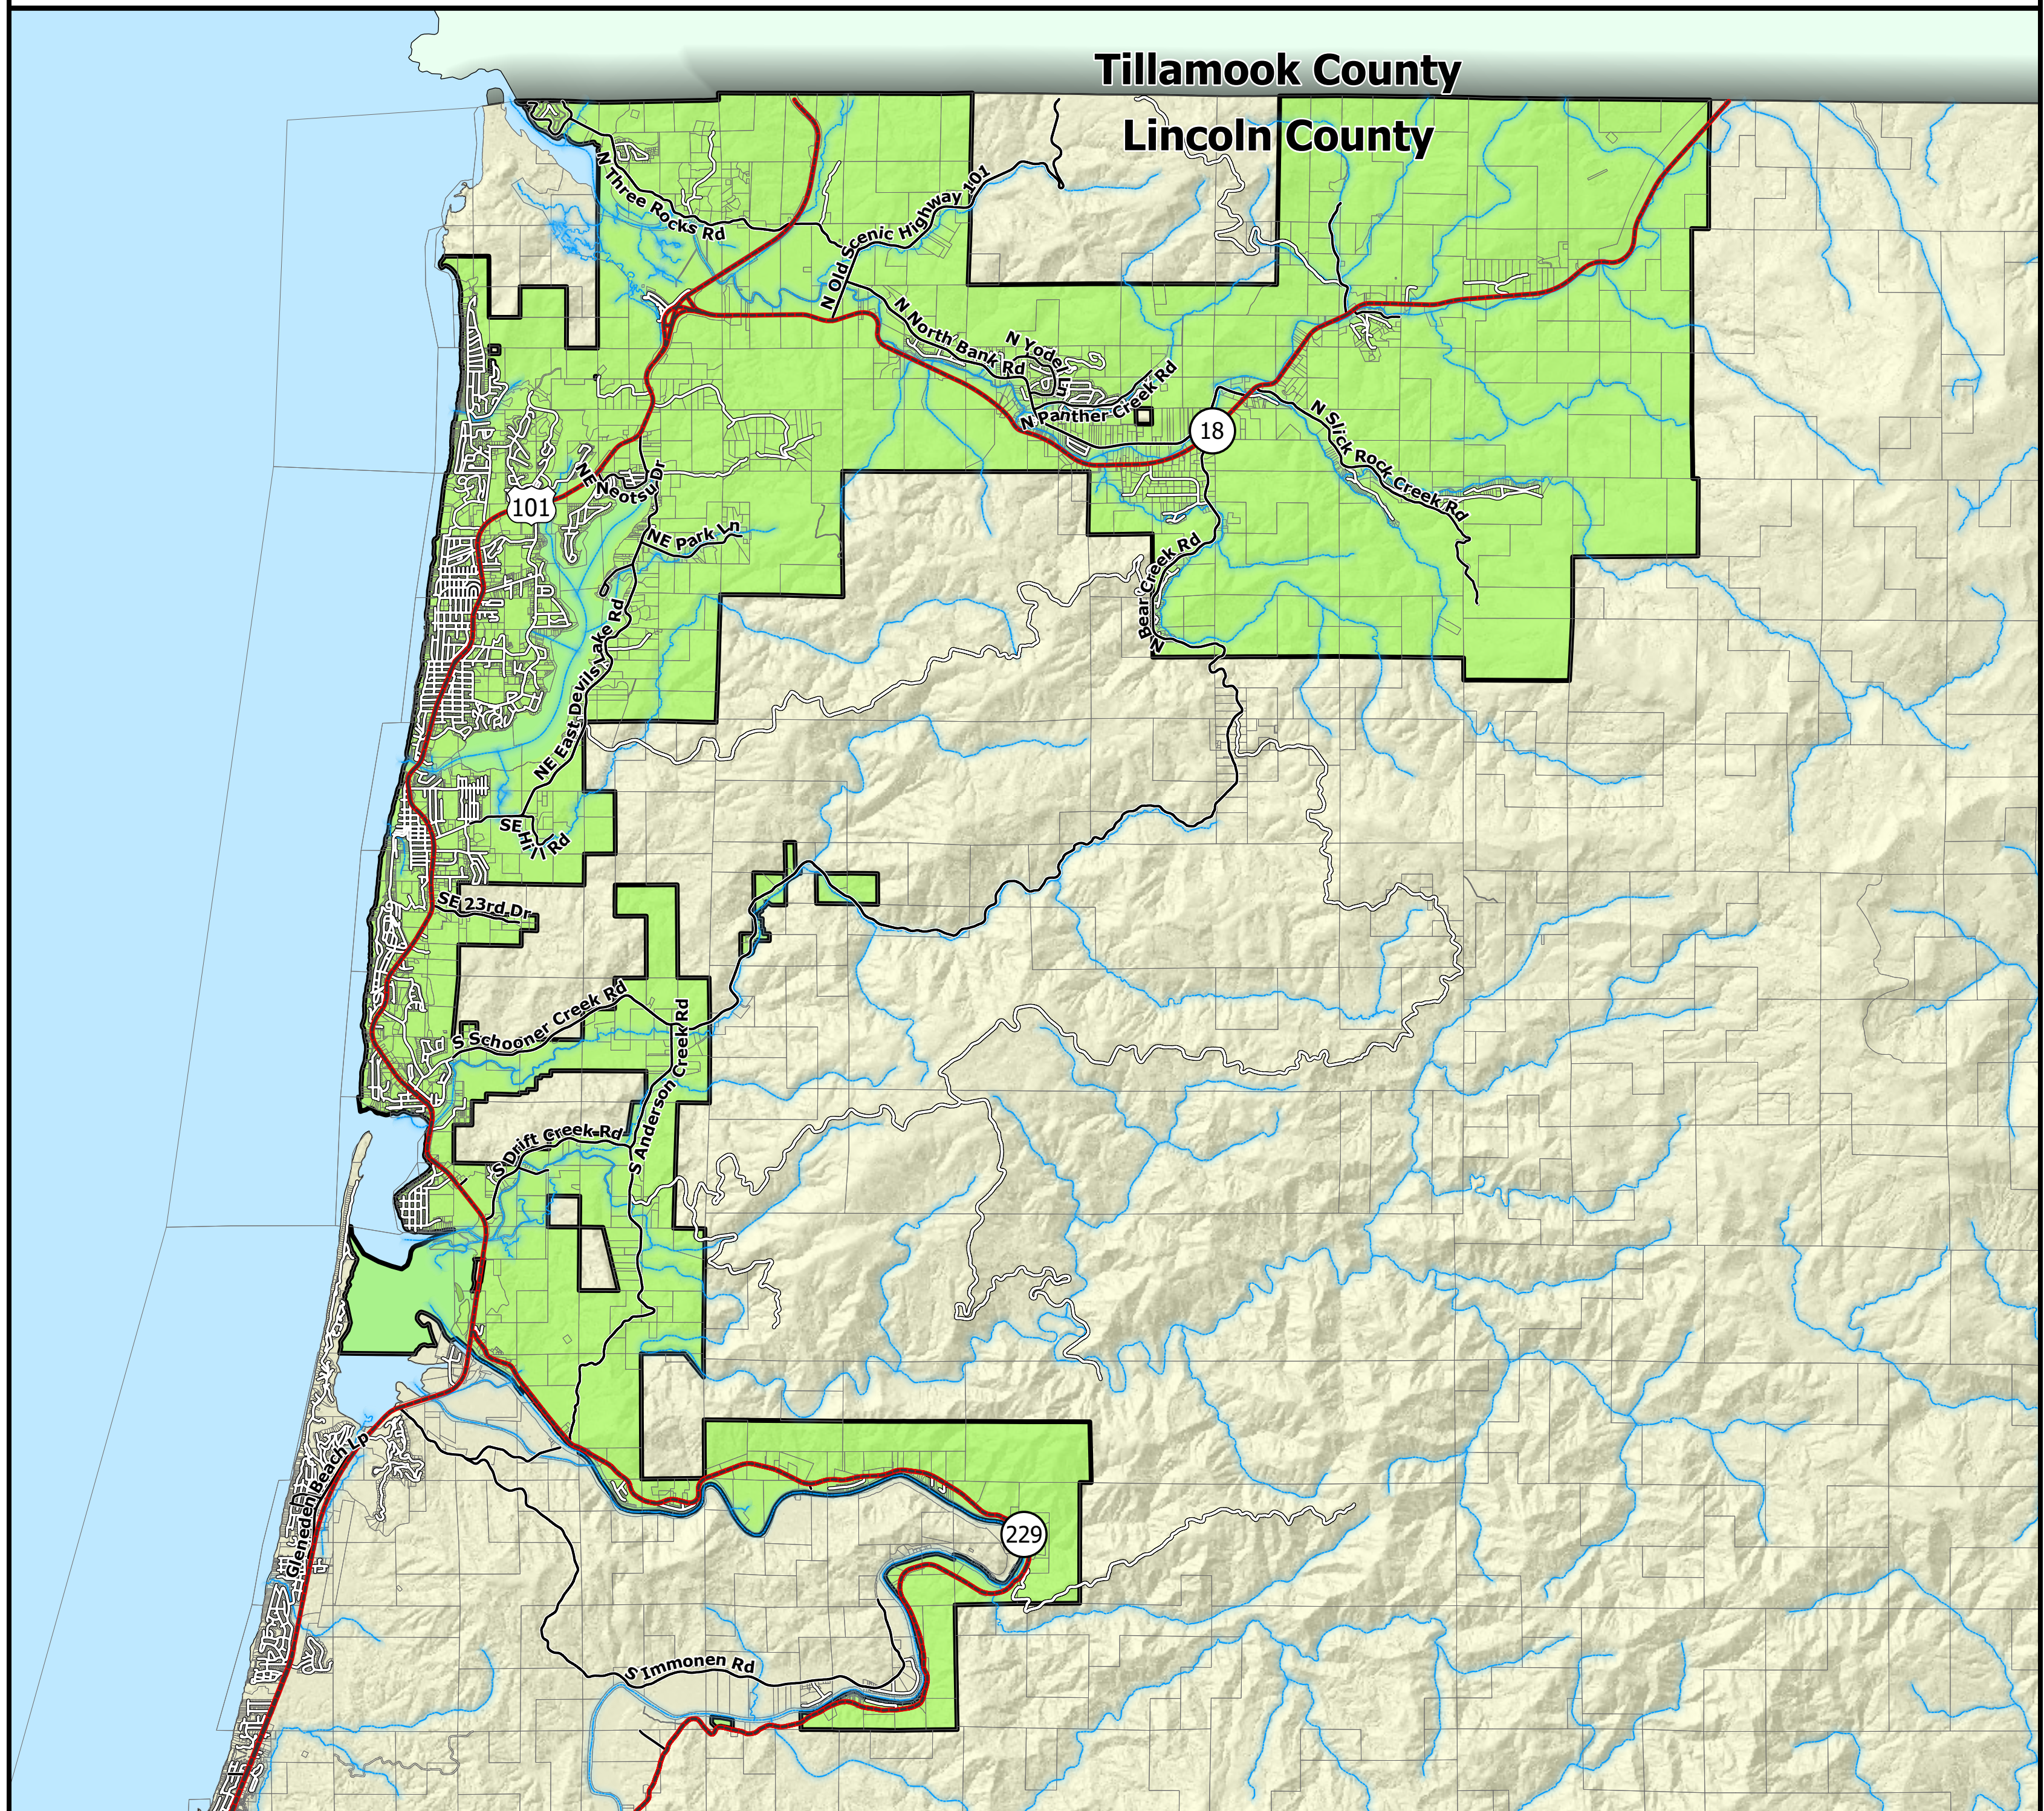

North Lincoln FRD #1

North Lincoln FRD #1

Miles

Projection: NAD 83 HARN Lambert Conformal Conic
Data Sources: Lincoln County Assessor, Public Works, and Surveyor
Copyright: 2026 by Lincoln County, Oregon

Produced On: 3/3/2026; District data from 10/2025
Scale: 1:59,000

Area of Detail

Lincoln County