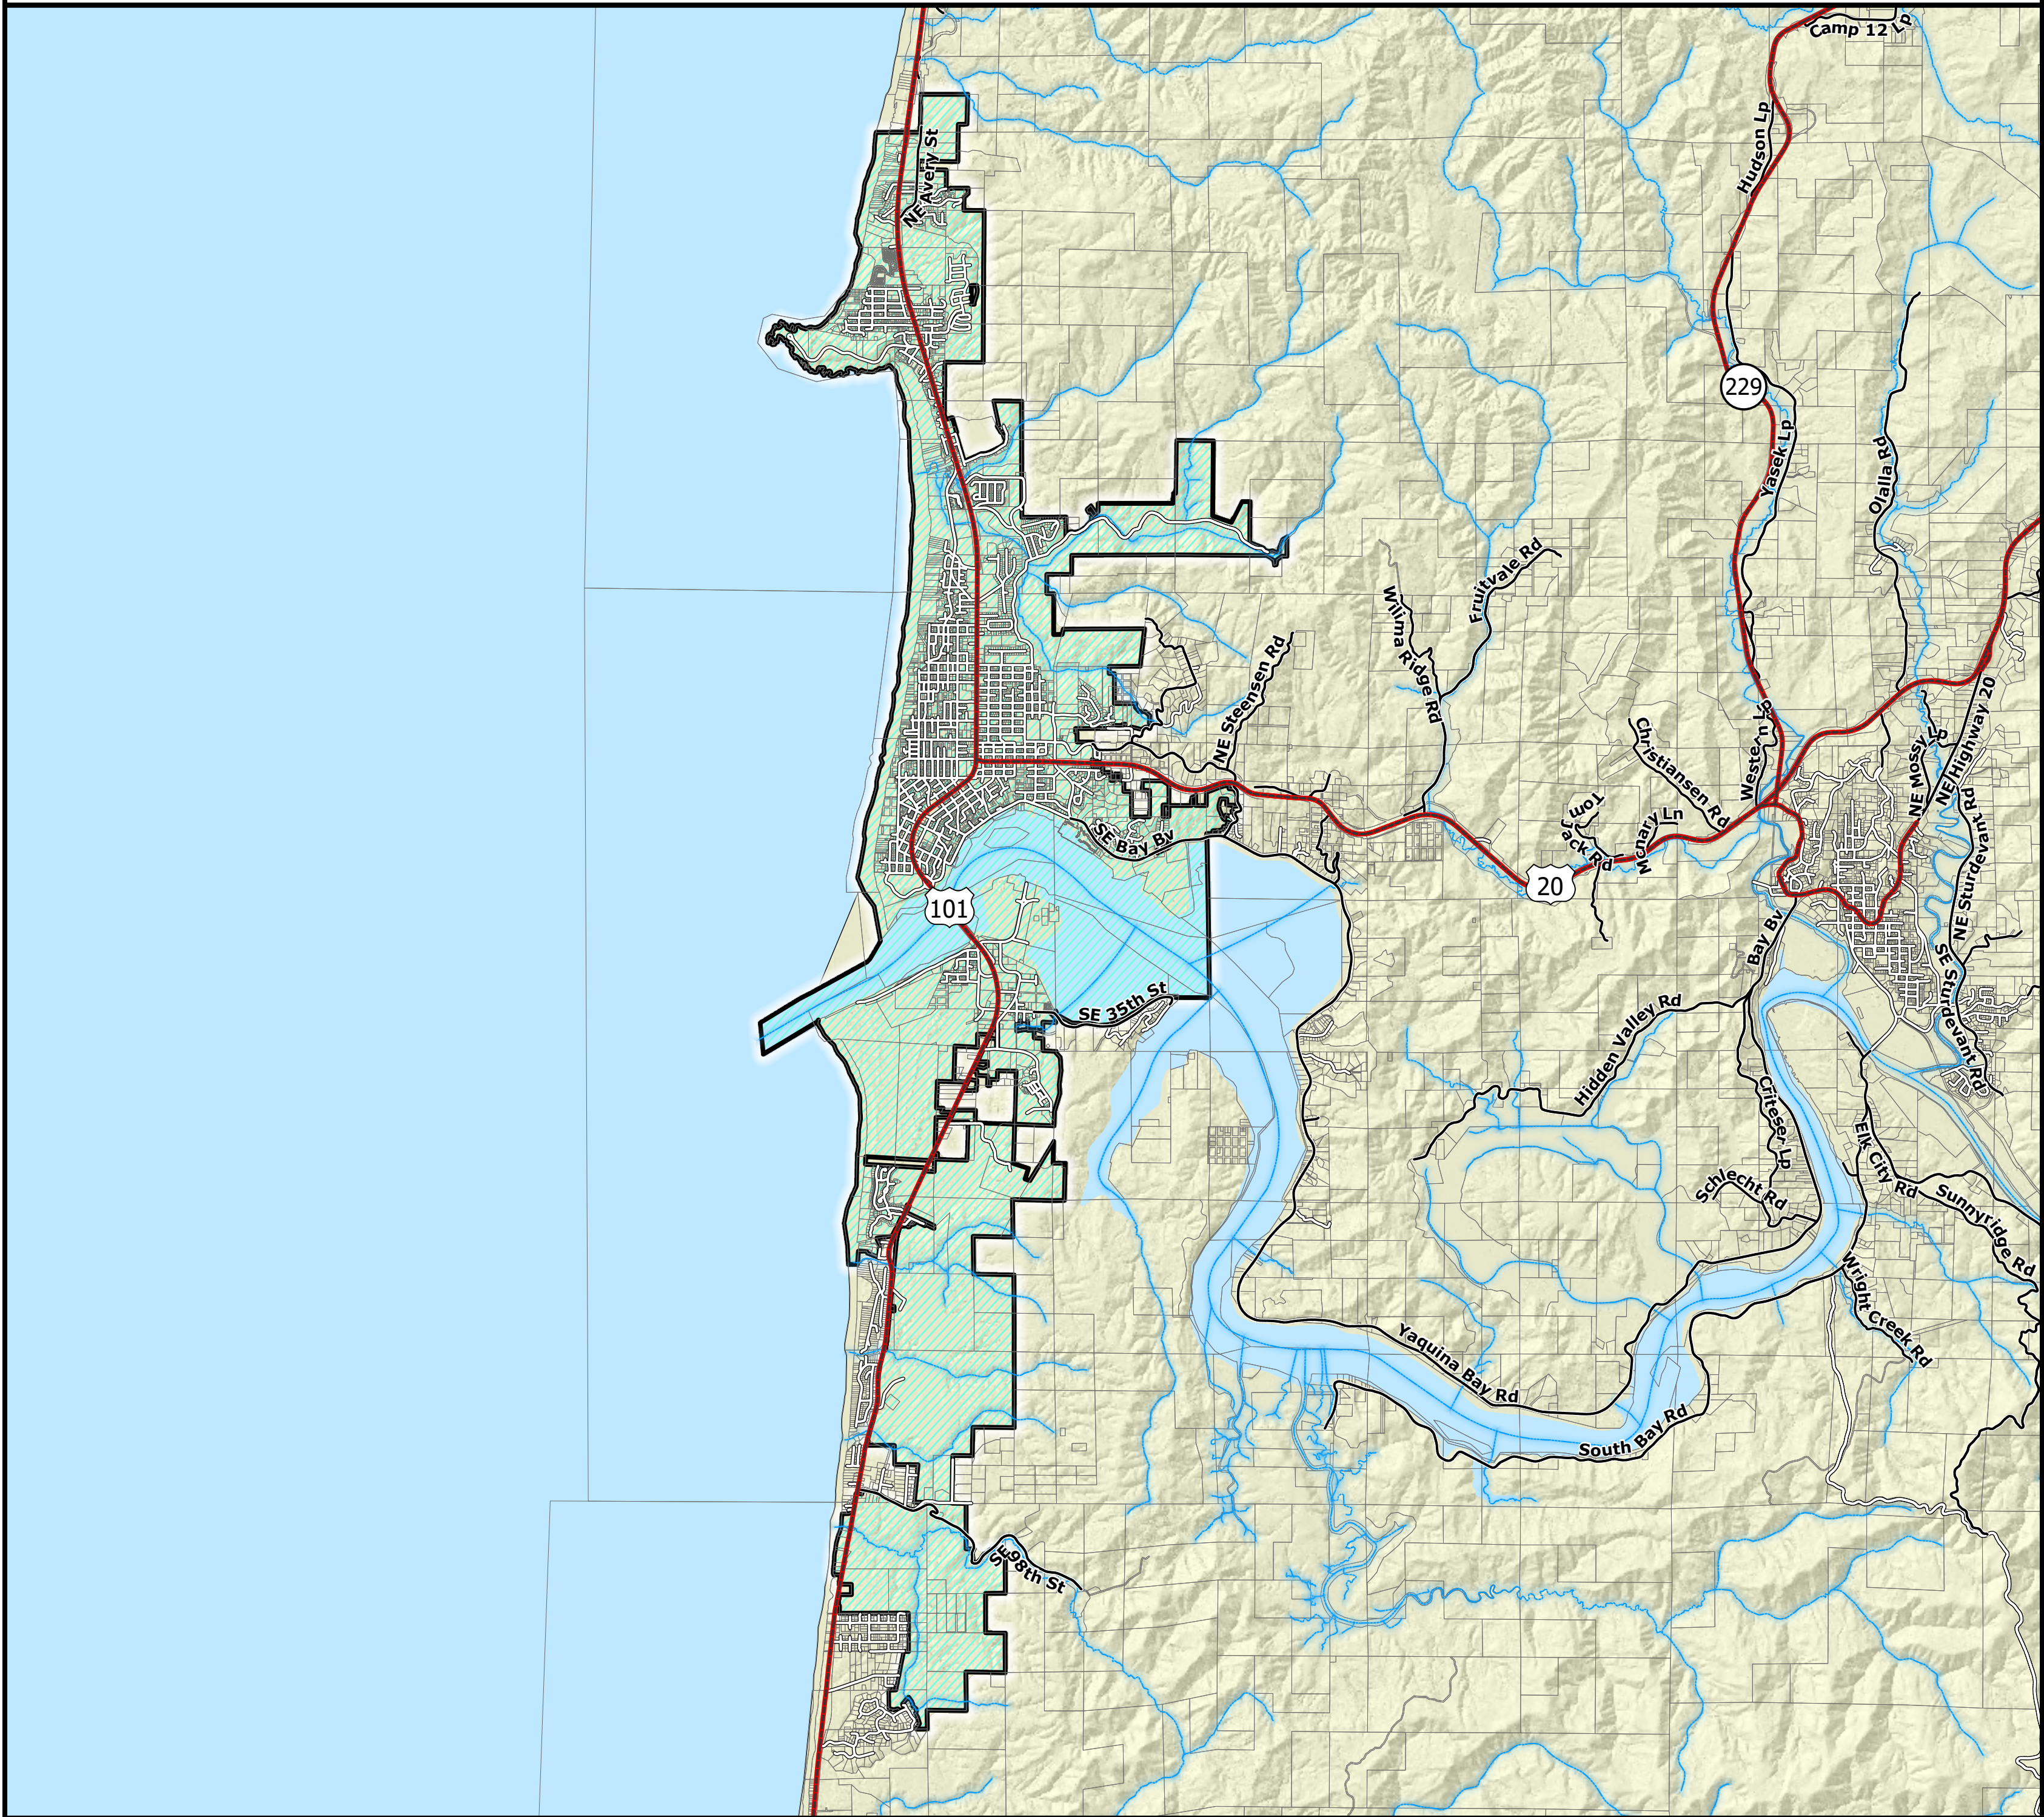

Newport

Newport

Miles

Produced On: 3/3/2026; District data from 10/2025
Scale: 1:48,000

Area of Detail

Lincoln County