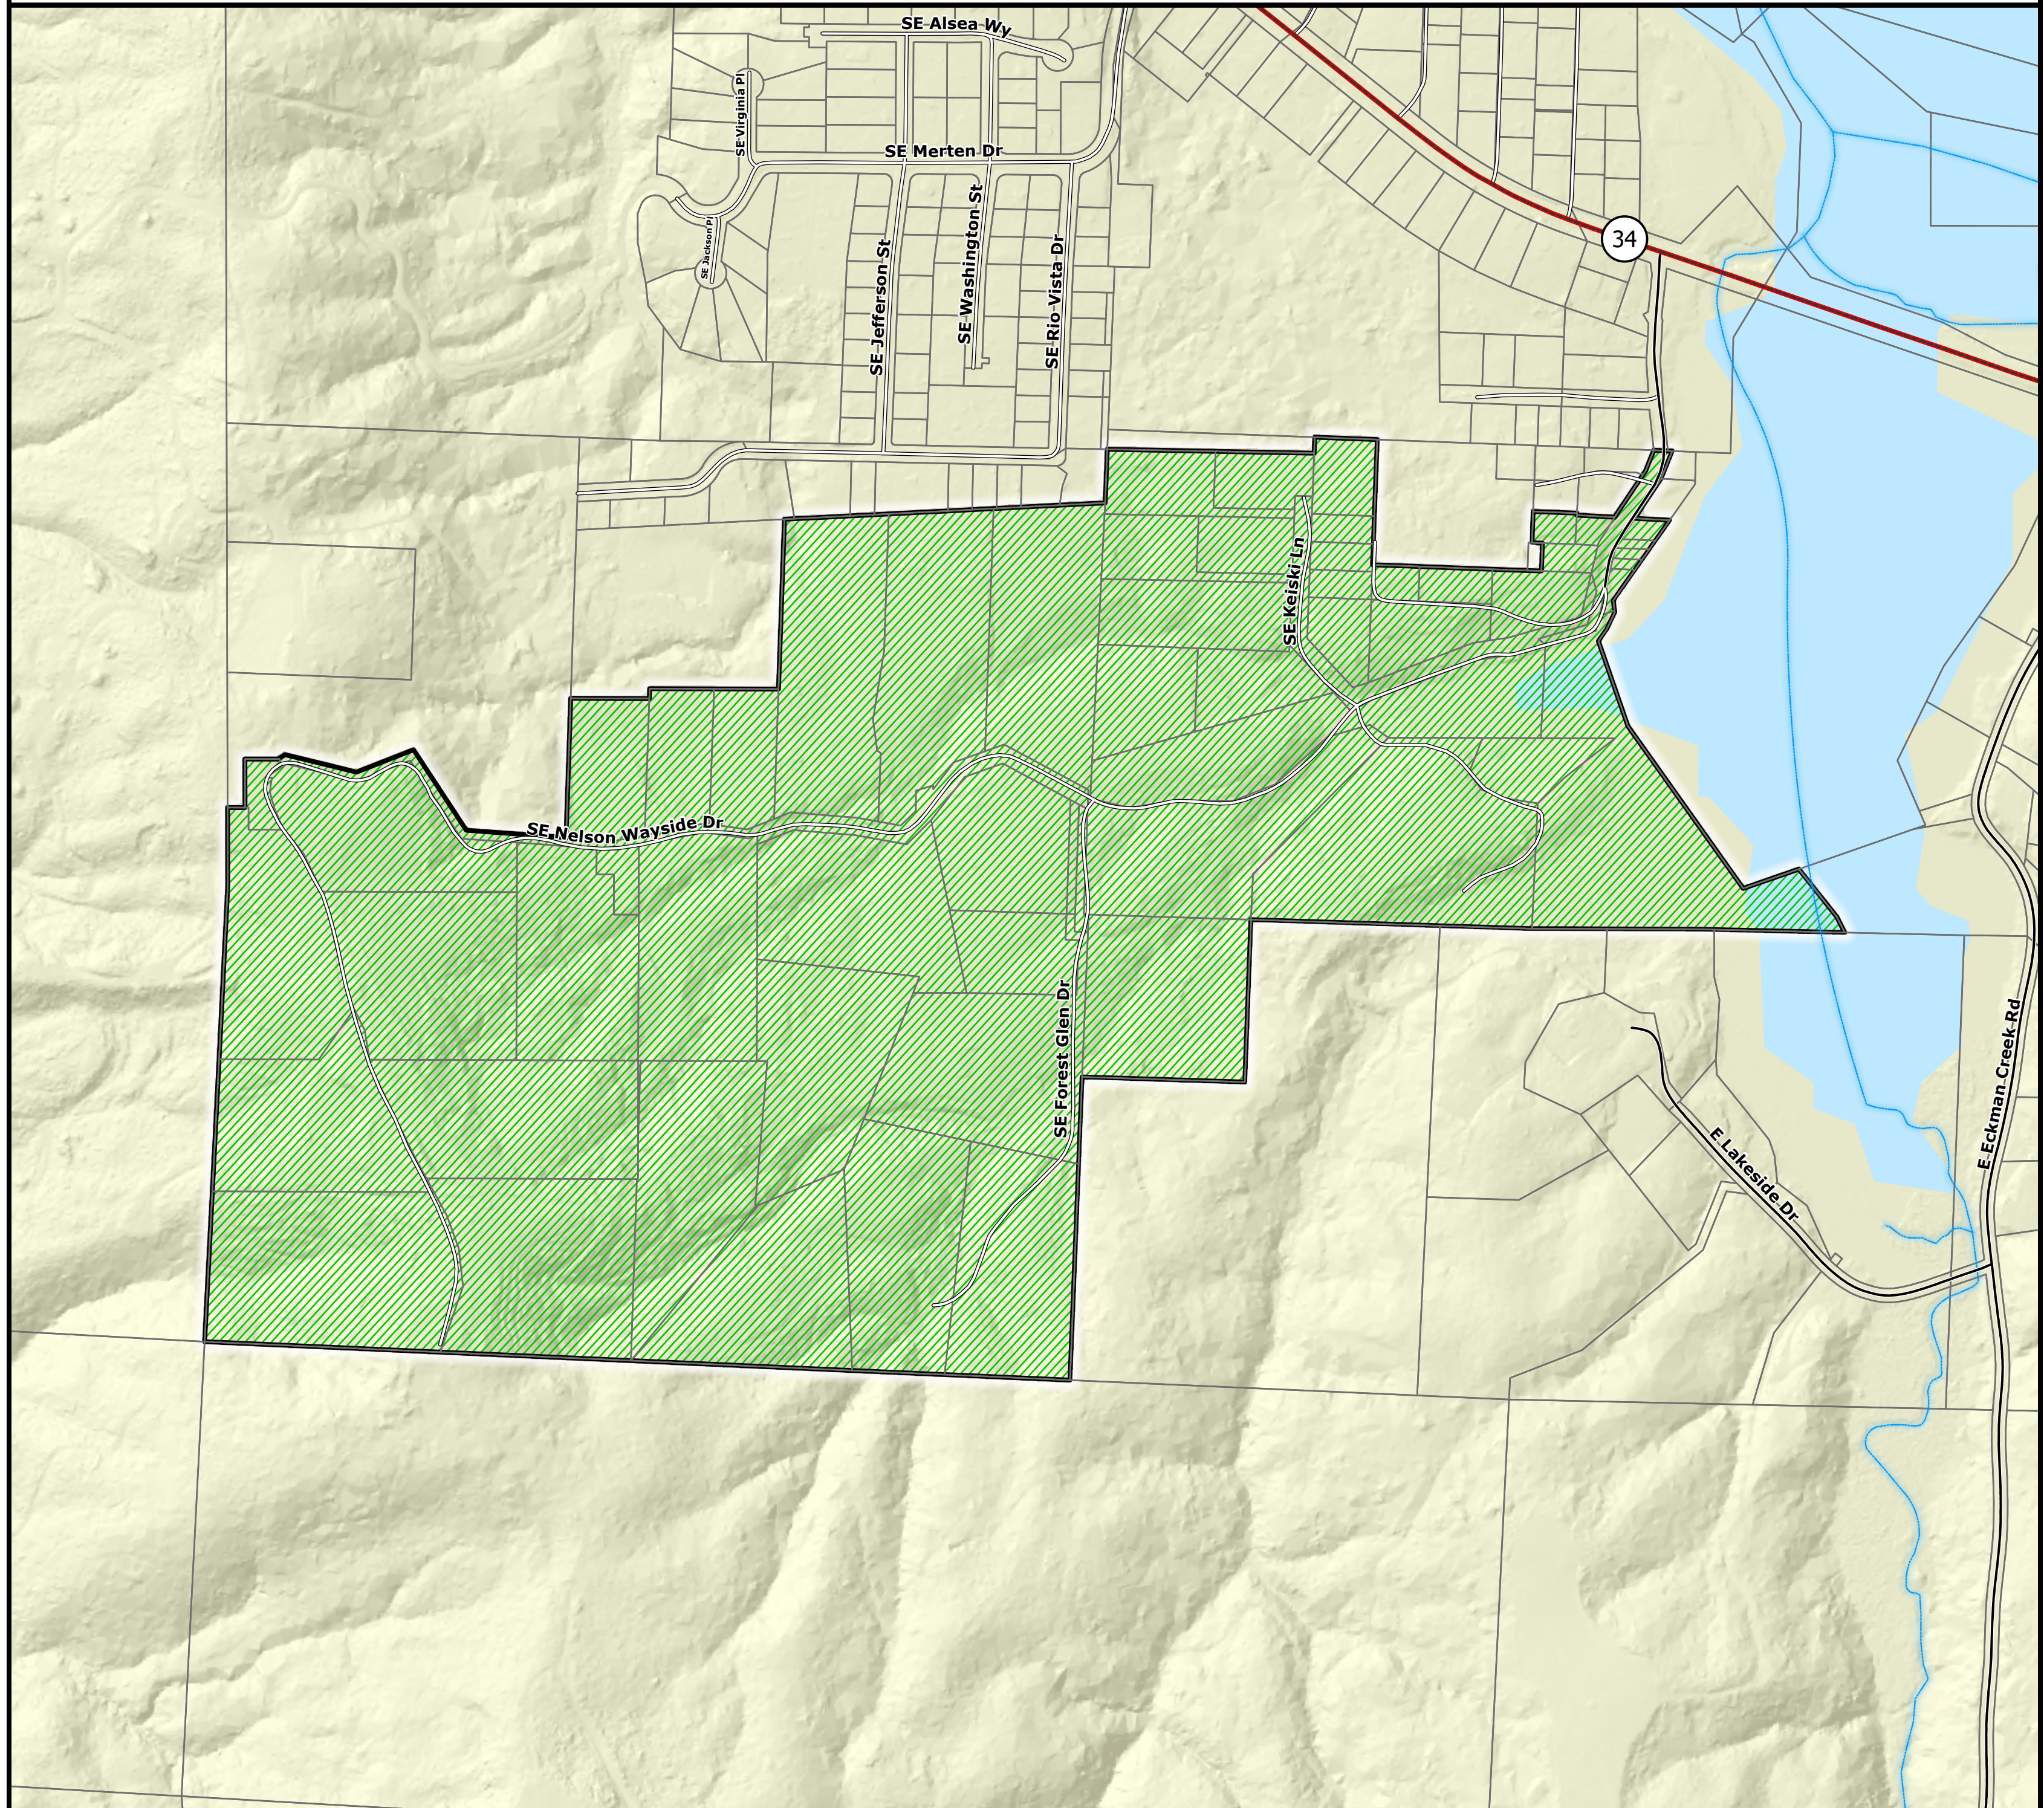

SE Nelson Wayside Drive Road District

SE Nelson Wayside Drive Road District