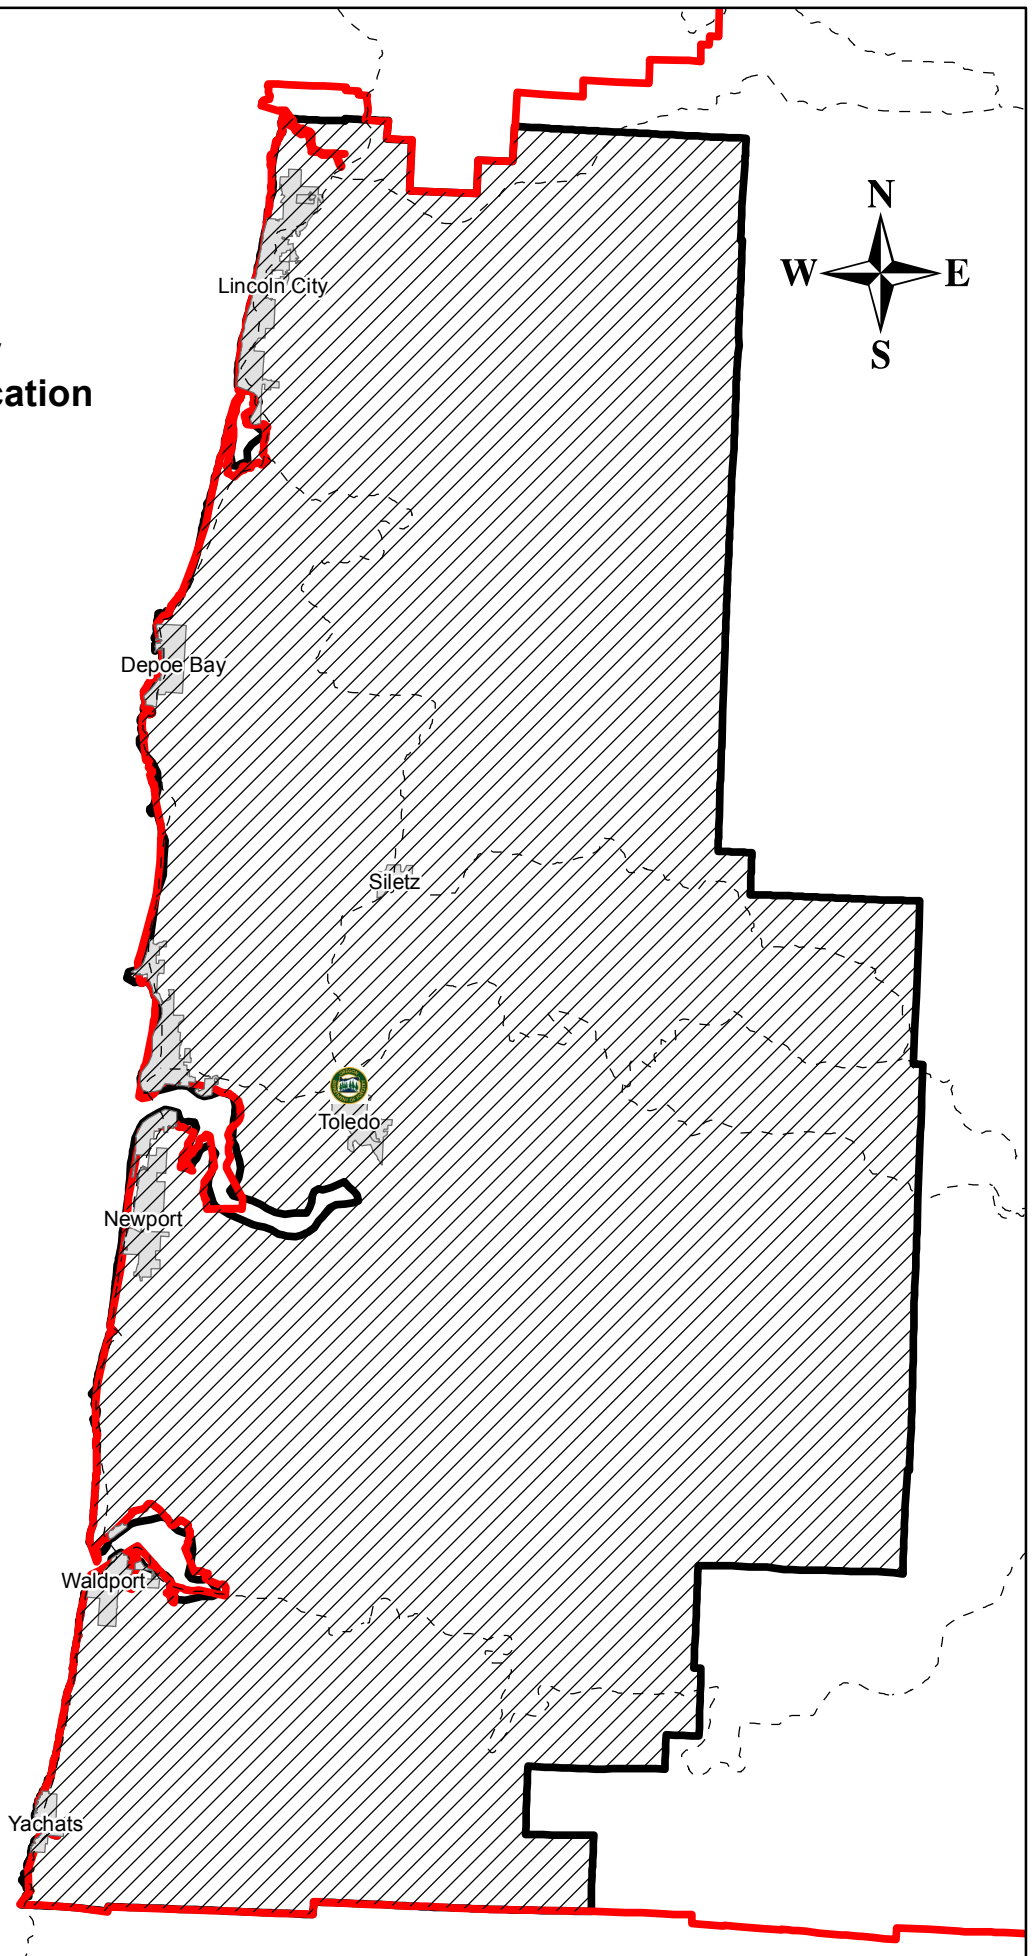

Lincoln County Forestland Classification Review Area

Legend

- Lincoln County Boundary
- ODF Fire Protection Boundary
- Lincoln County Review Area
- Major Highways
- Cities
- Oregon Department of Forestry Office

0 2.5 5 10 Miles

1:359,385

Created 3/10/09