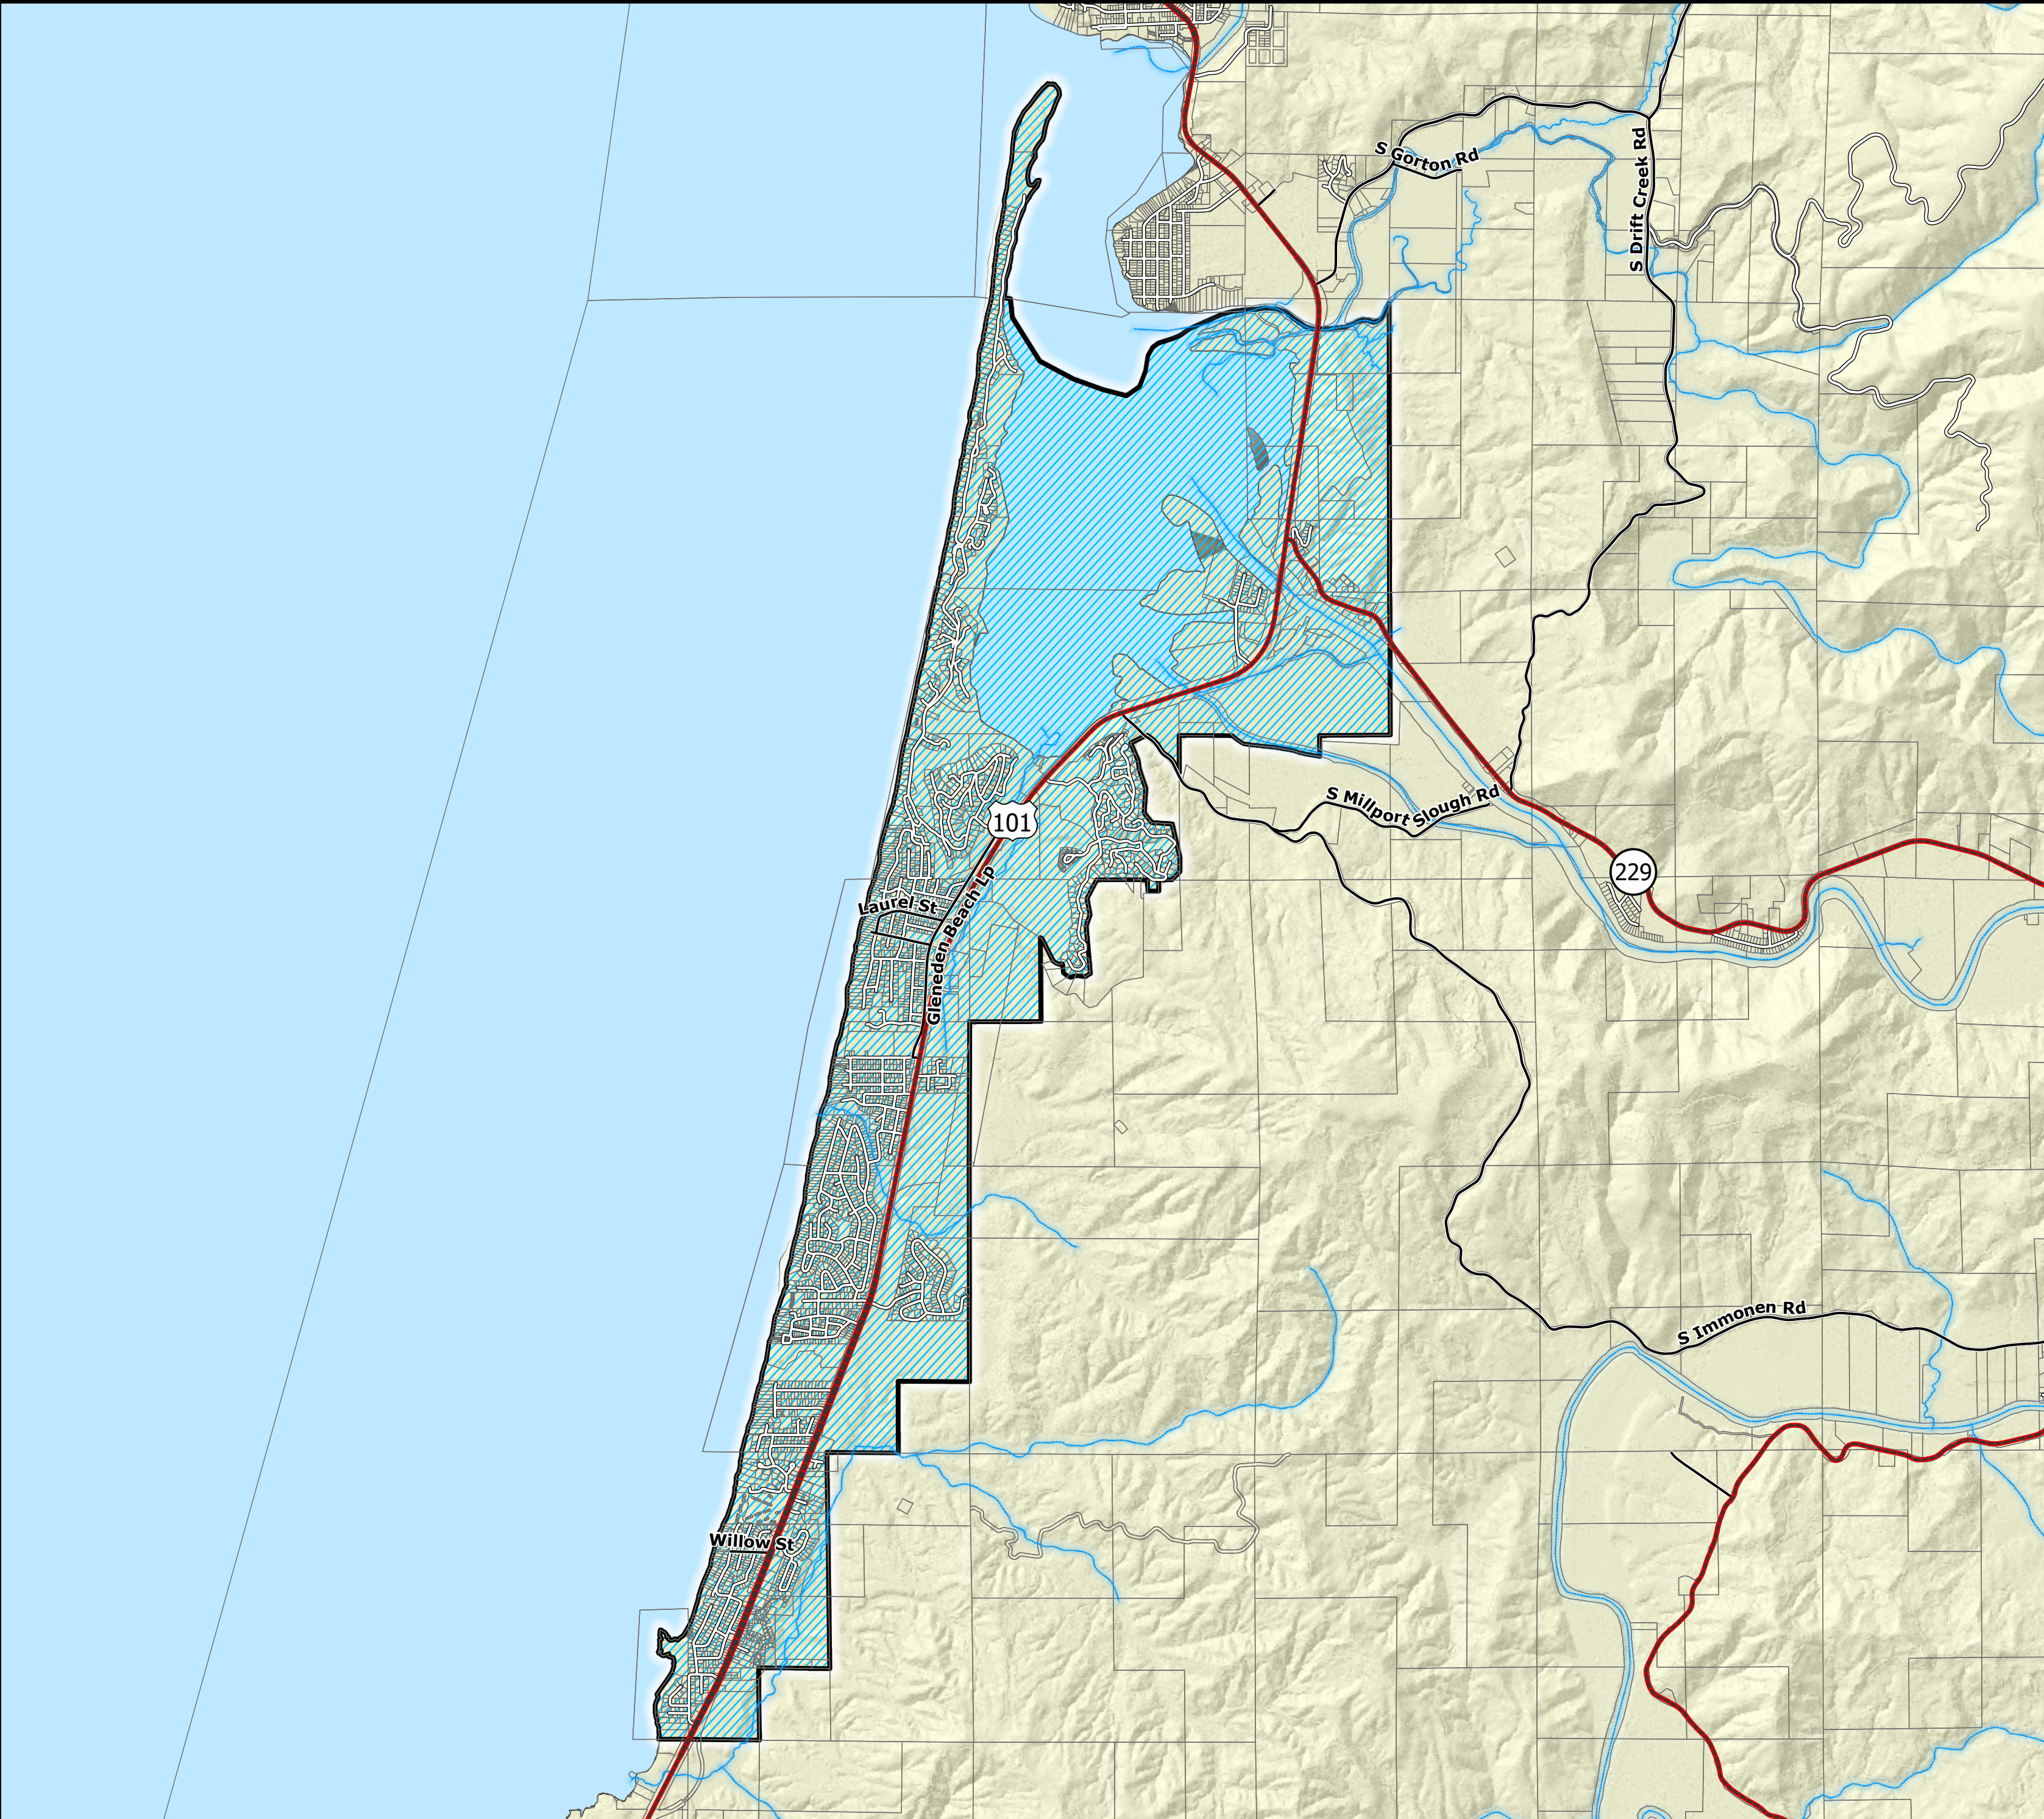

Kernville-GB-LB Water District

Kernville-Gleneden Beach-Lincoln Beach Water District