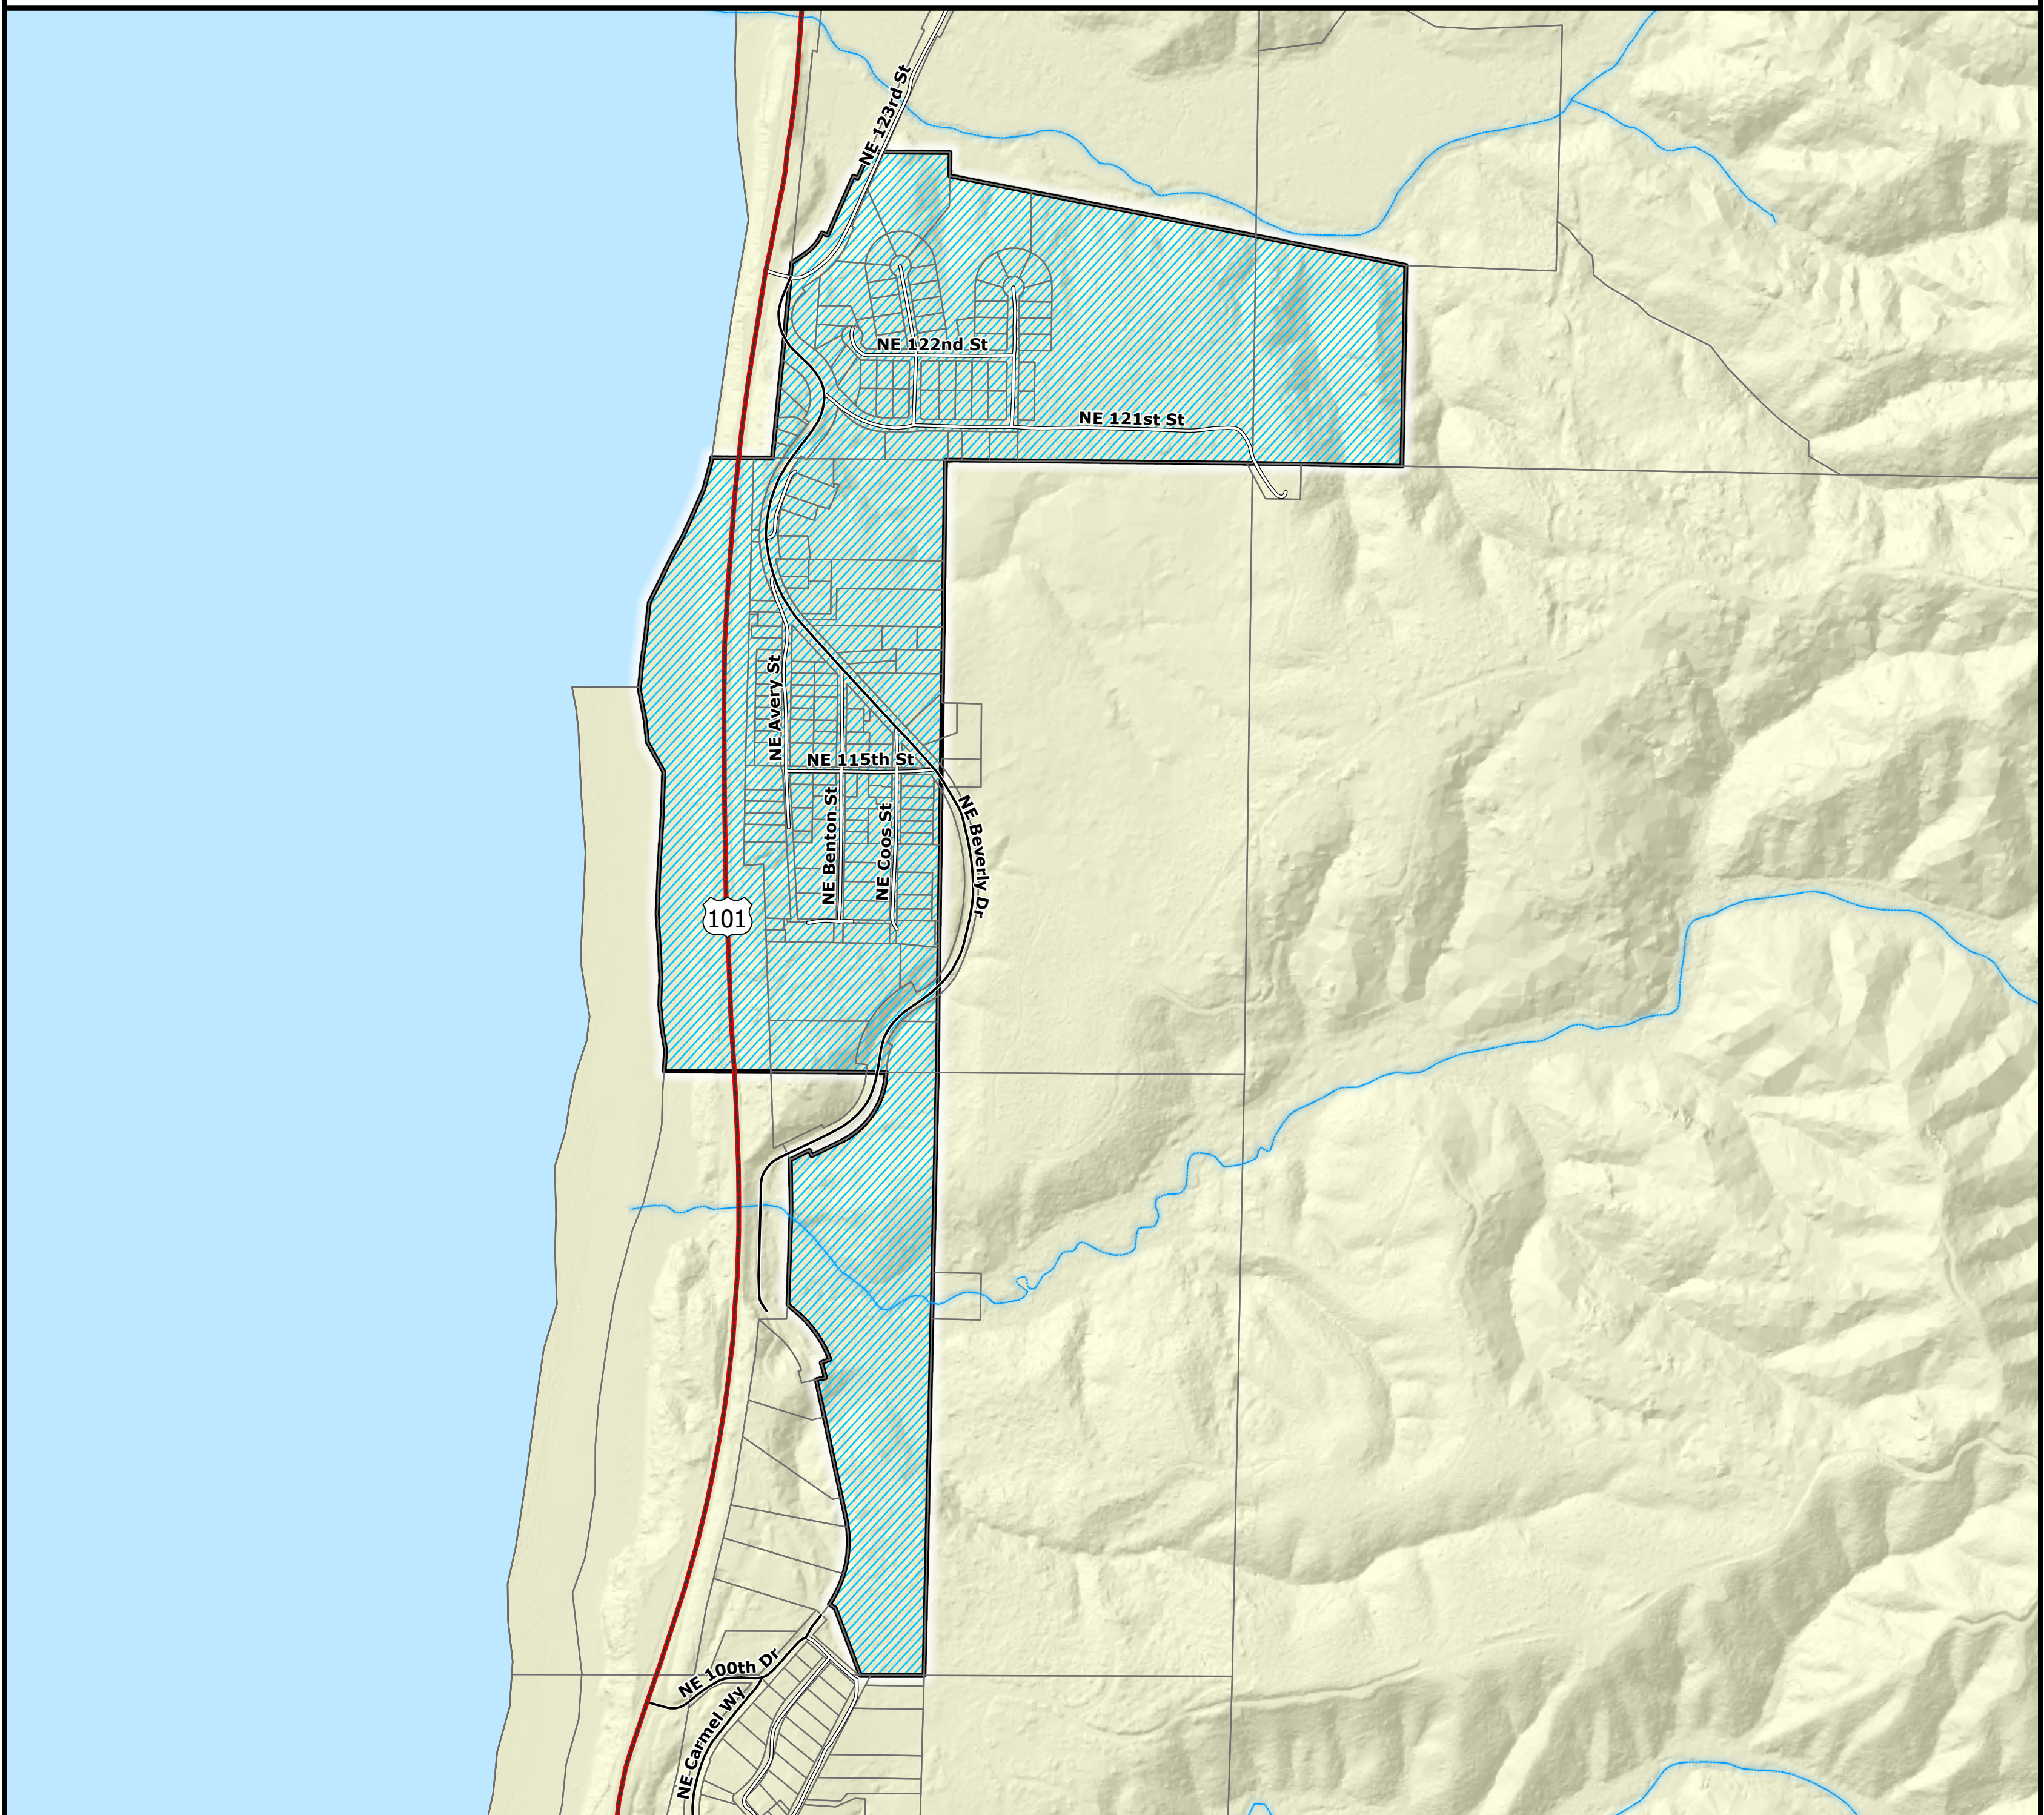

Beverly Beach Water District

Beverly Beach Water District