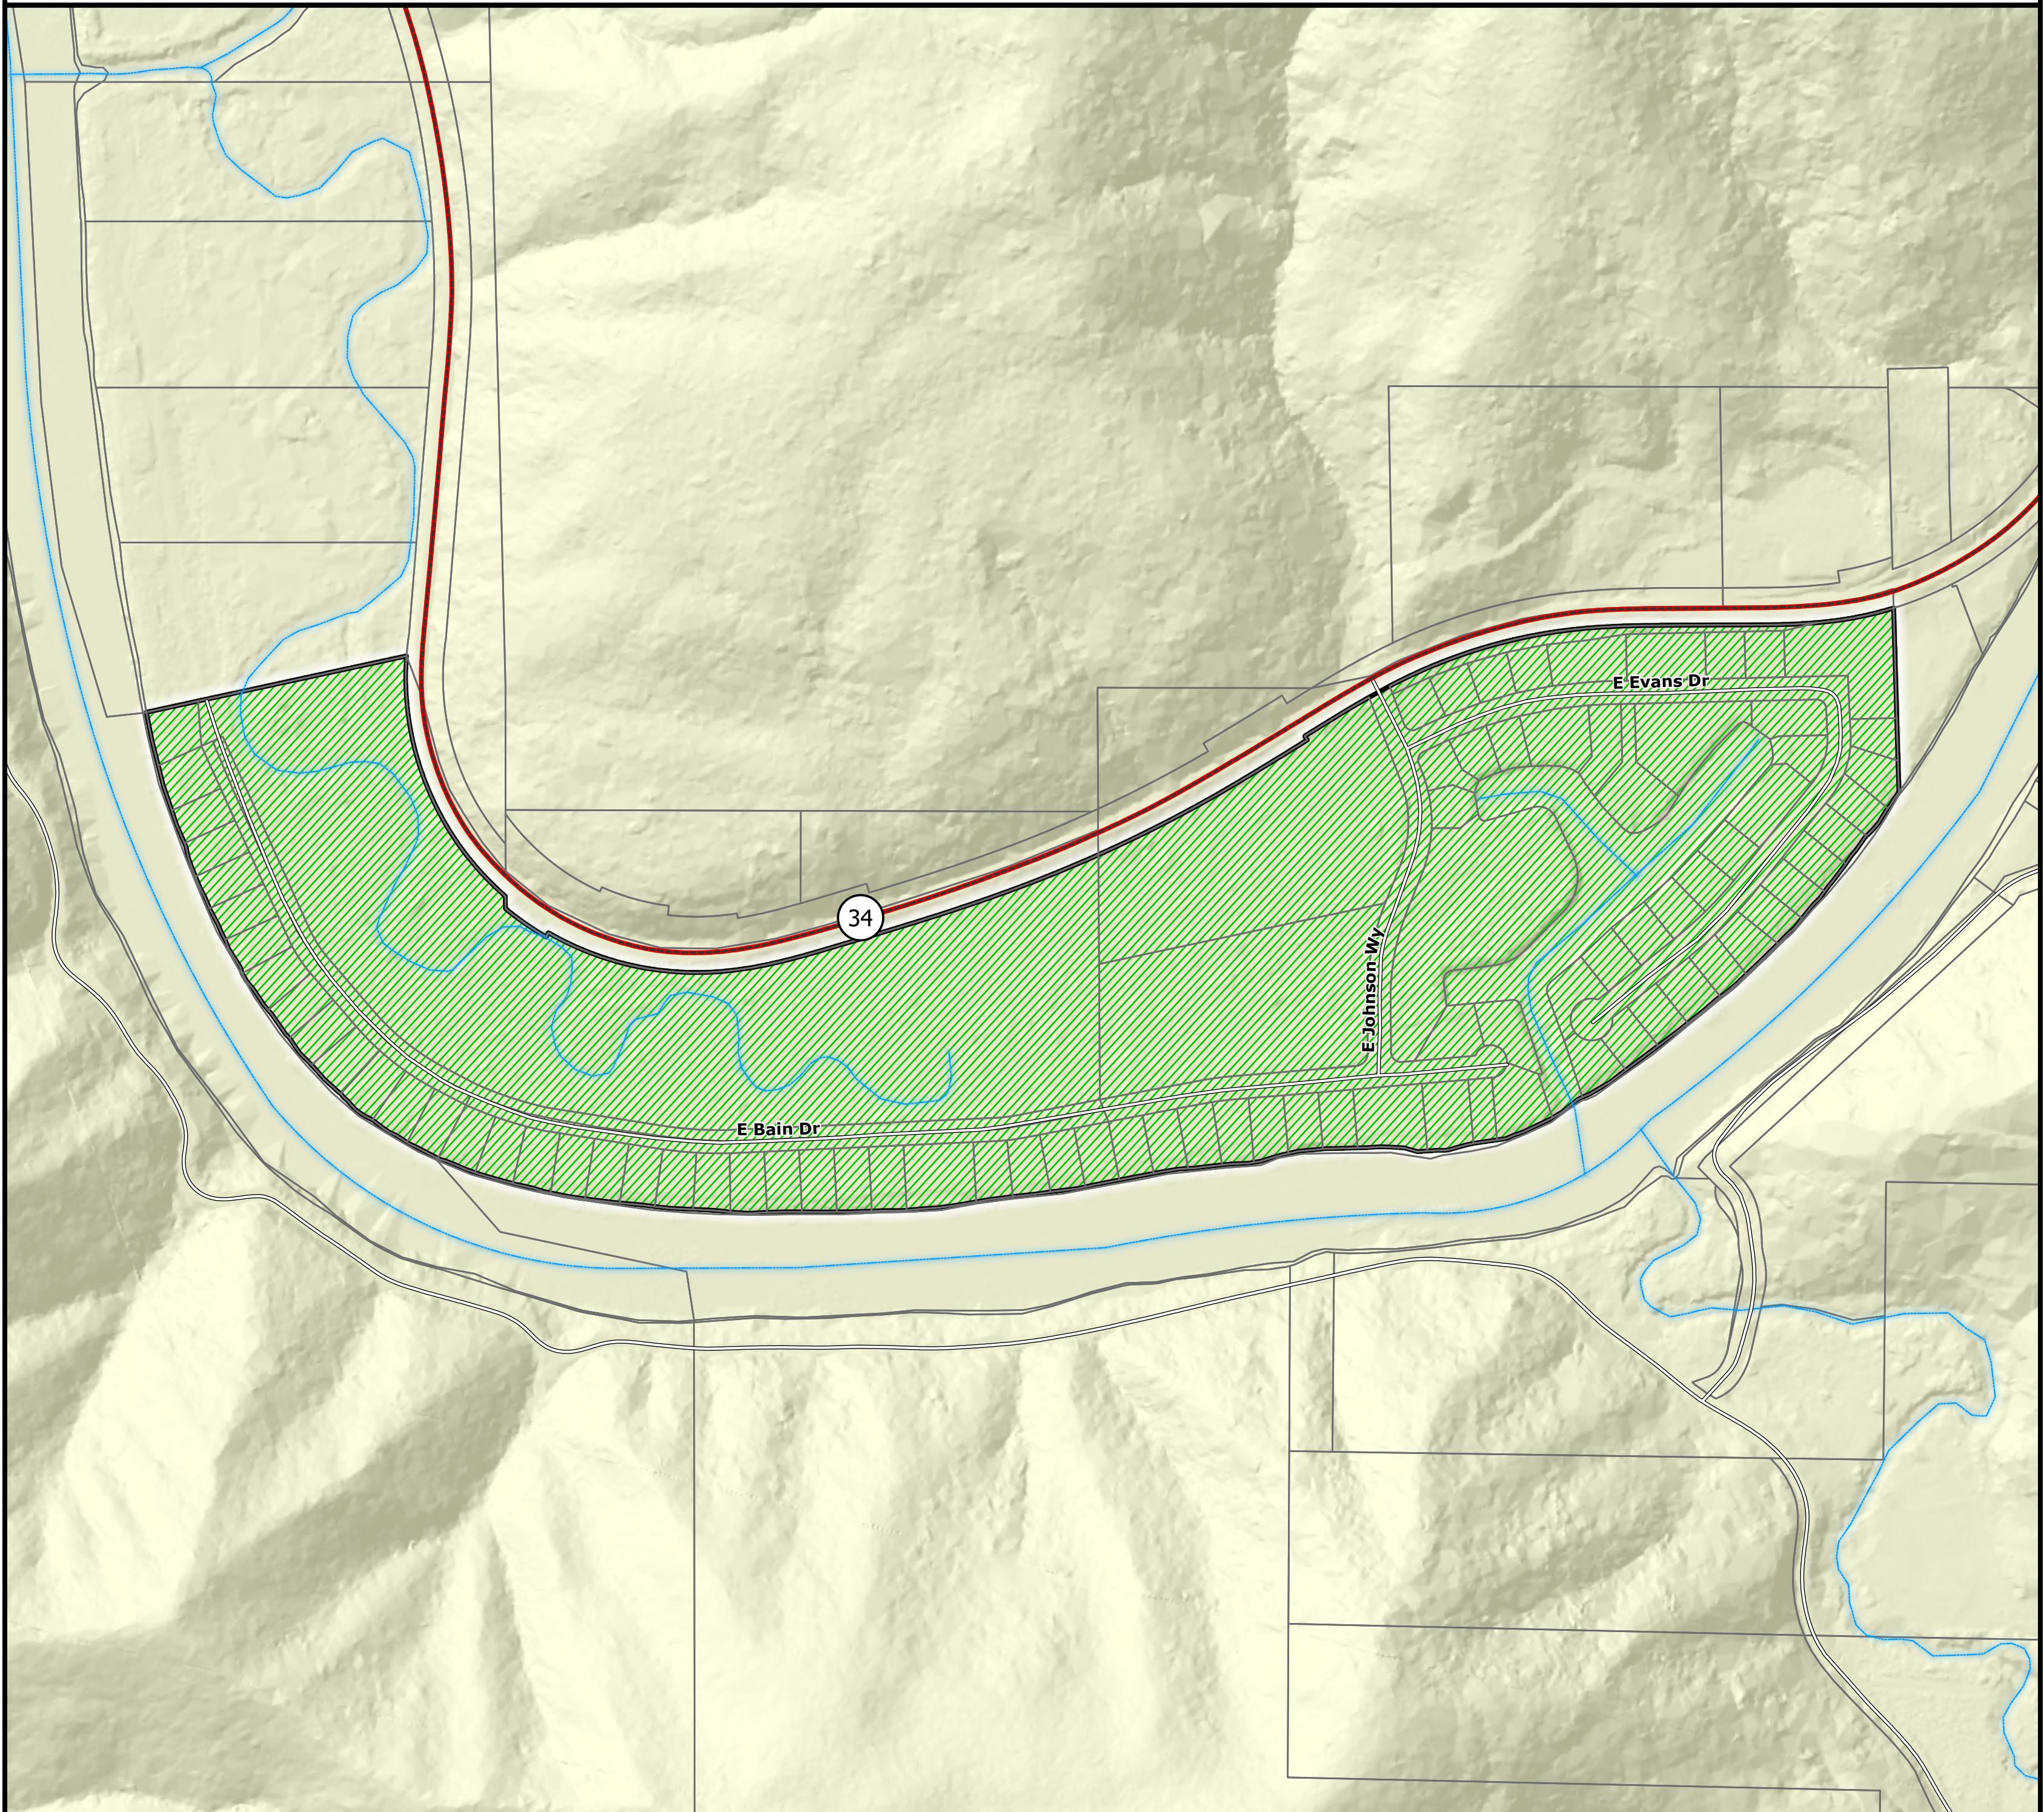

Westwood Village Road District

Westwood Village Road District