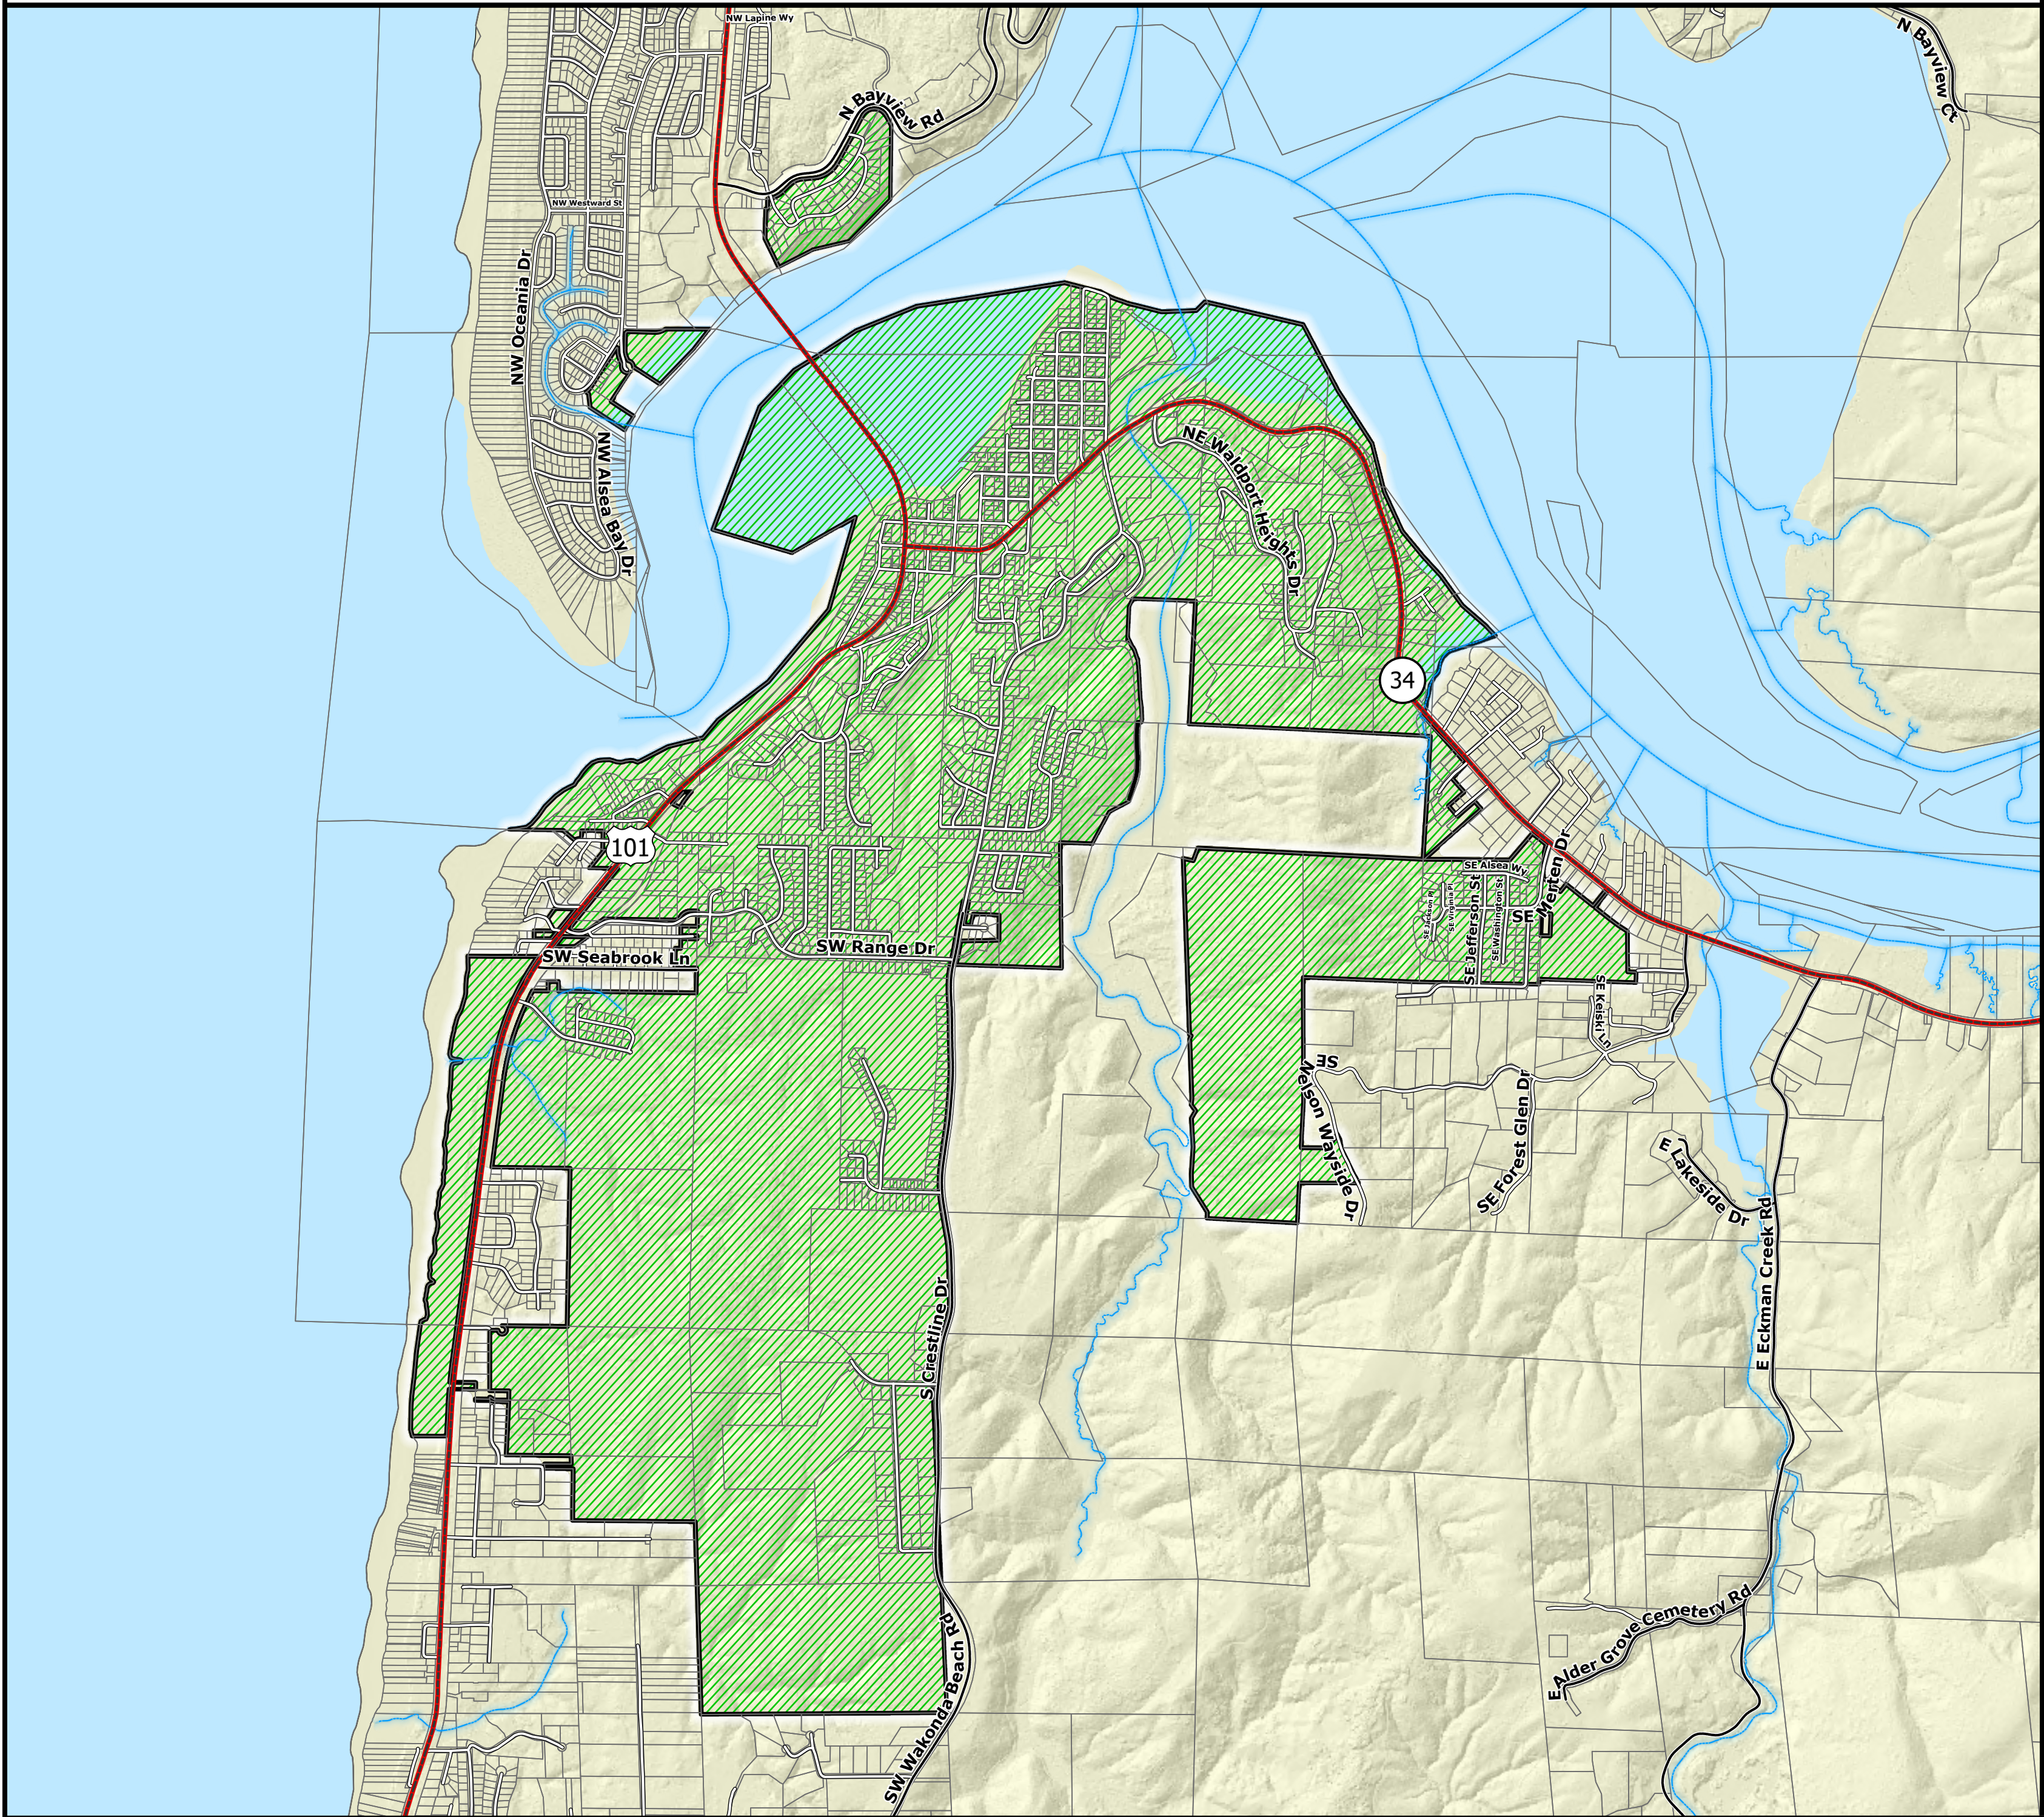

Waldport Road #3

Waldport Road #3

Miles

Projection: NAD 83 HARN Lambert Conformal Conic
Data Sources: Lincoln County Assessor, Public Works, and Surveyor
Copyright: 2026 by Lincoln County, Oregon

Produced On: 3/3/2026; District data from 10/2025
Scale: 1:15,000

Area of Detail

Lincoln County