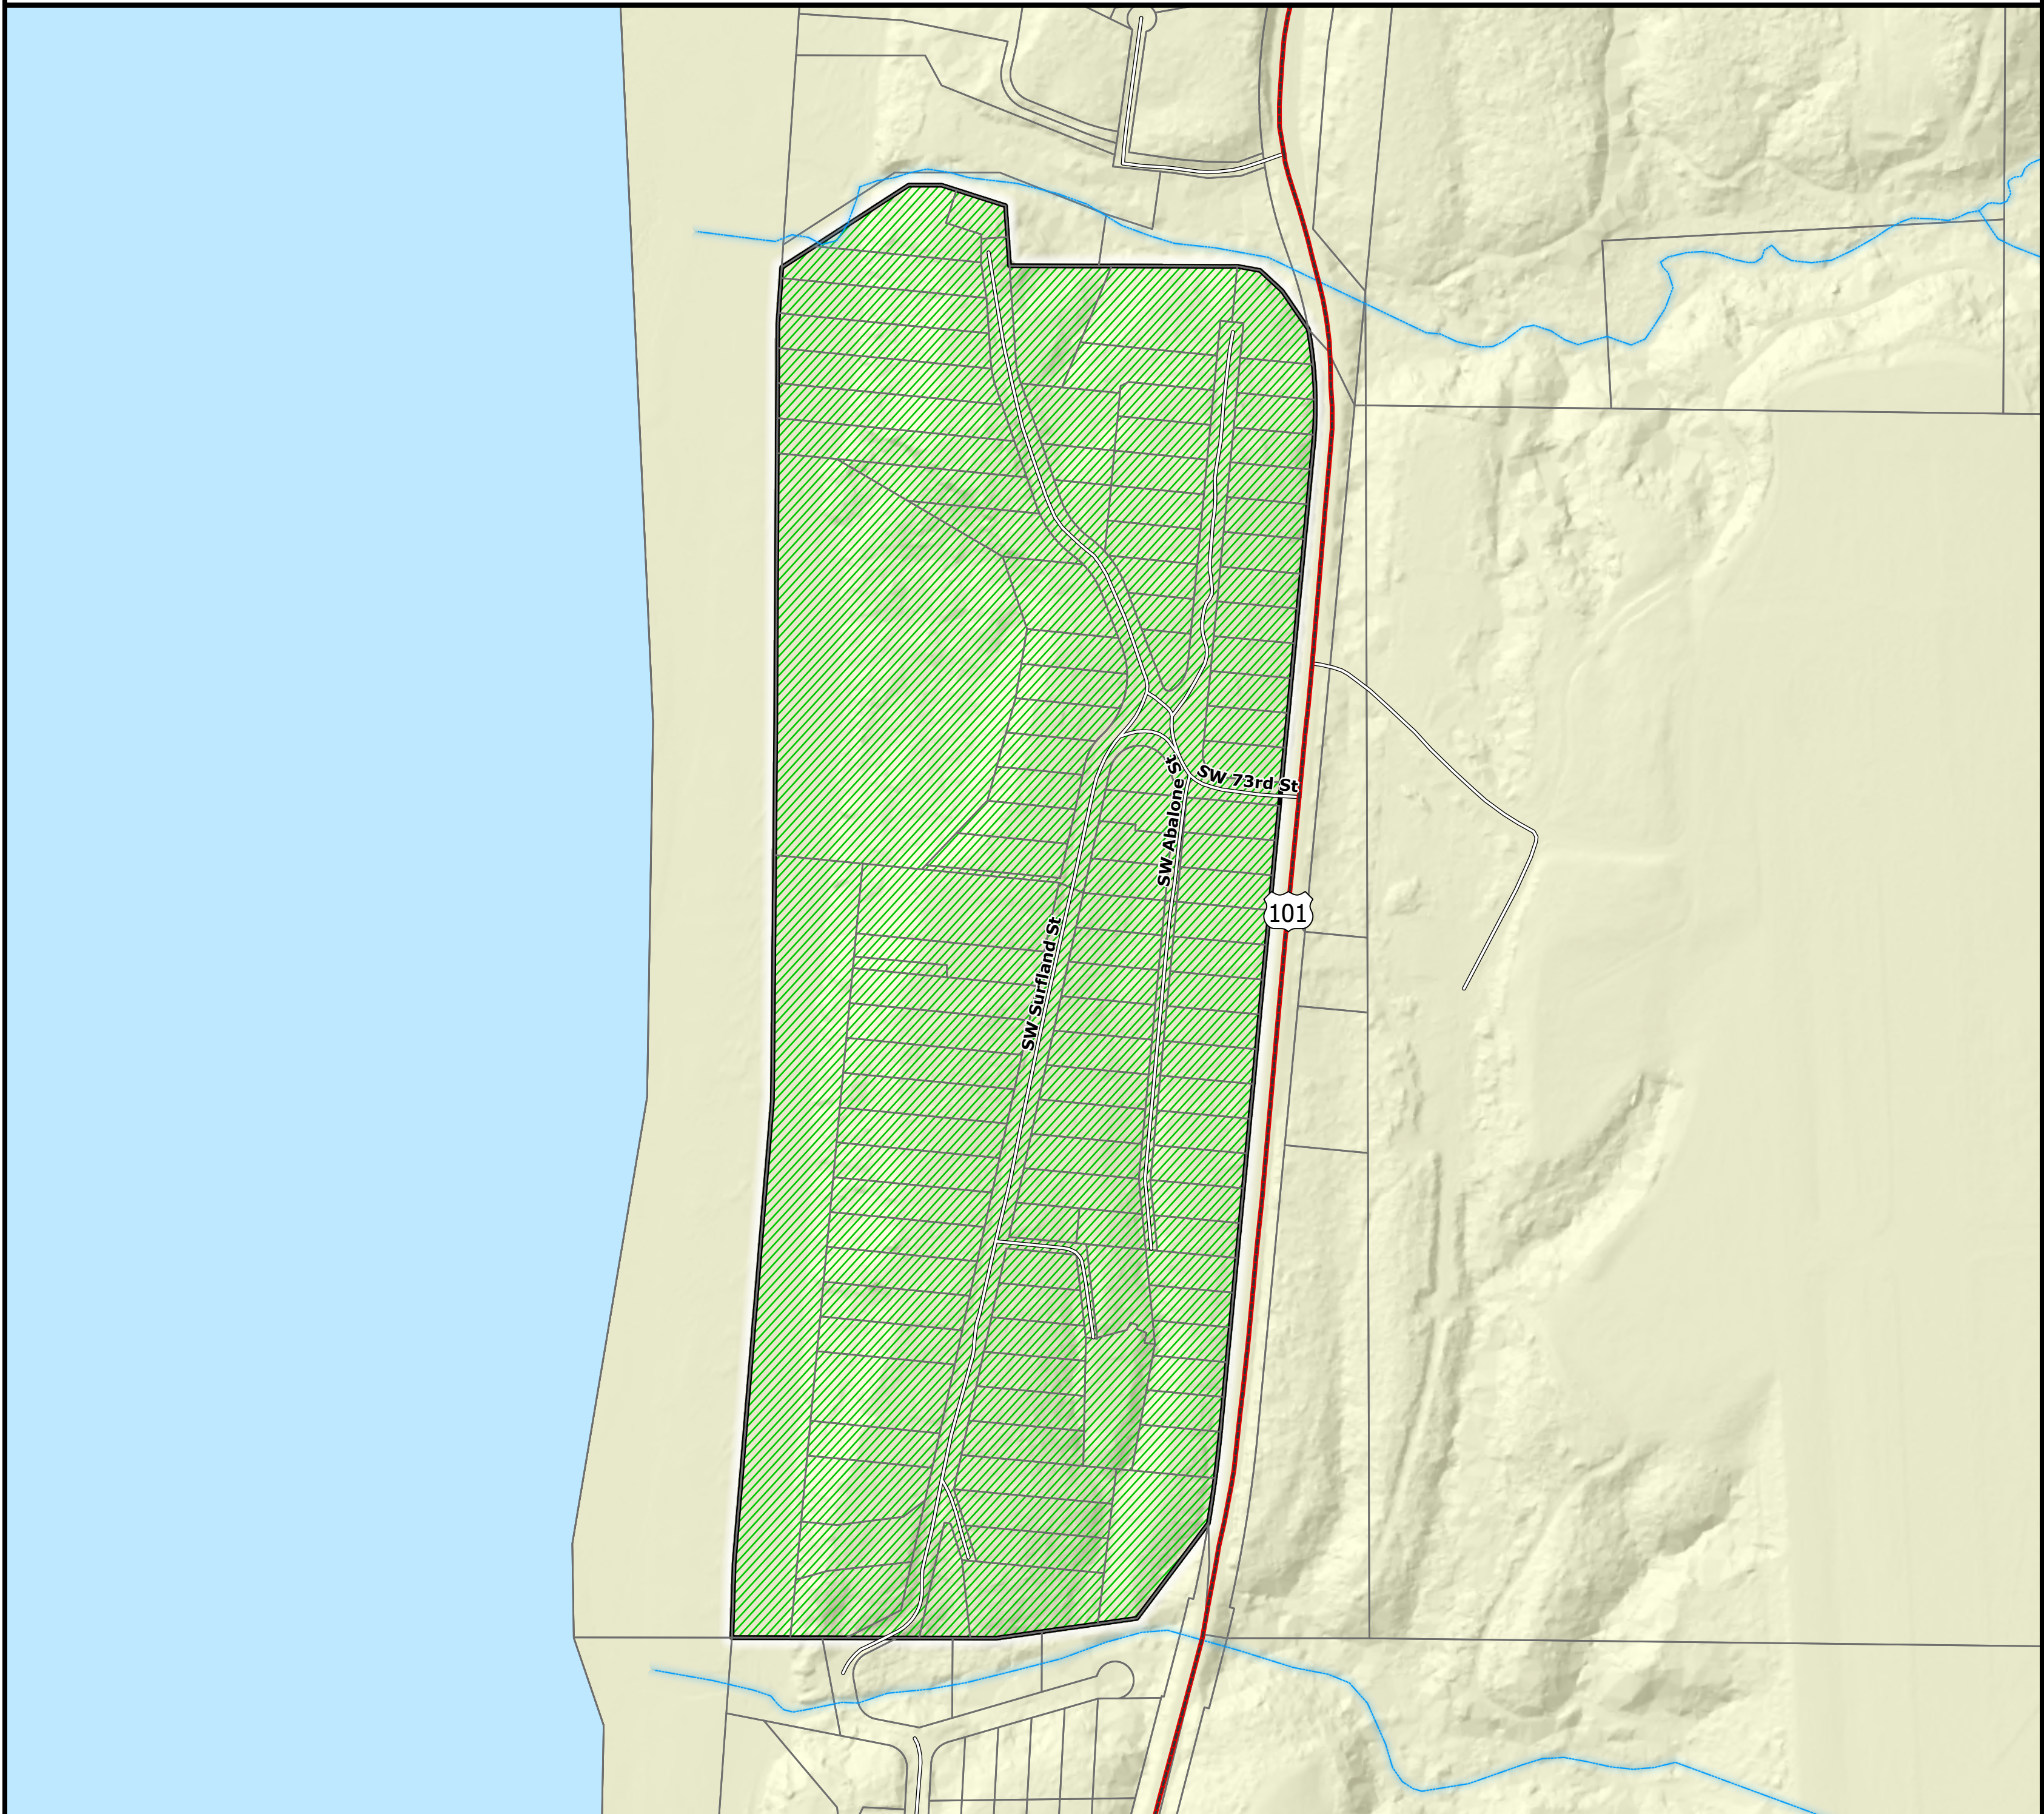

Surfland #1 Road District

Surfland #1 Road District