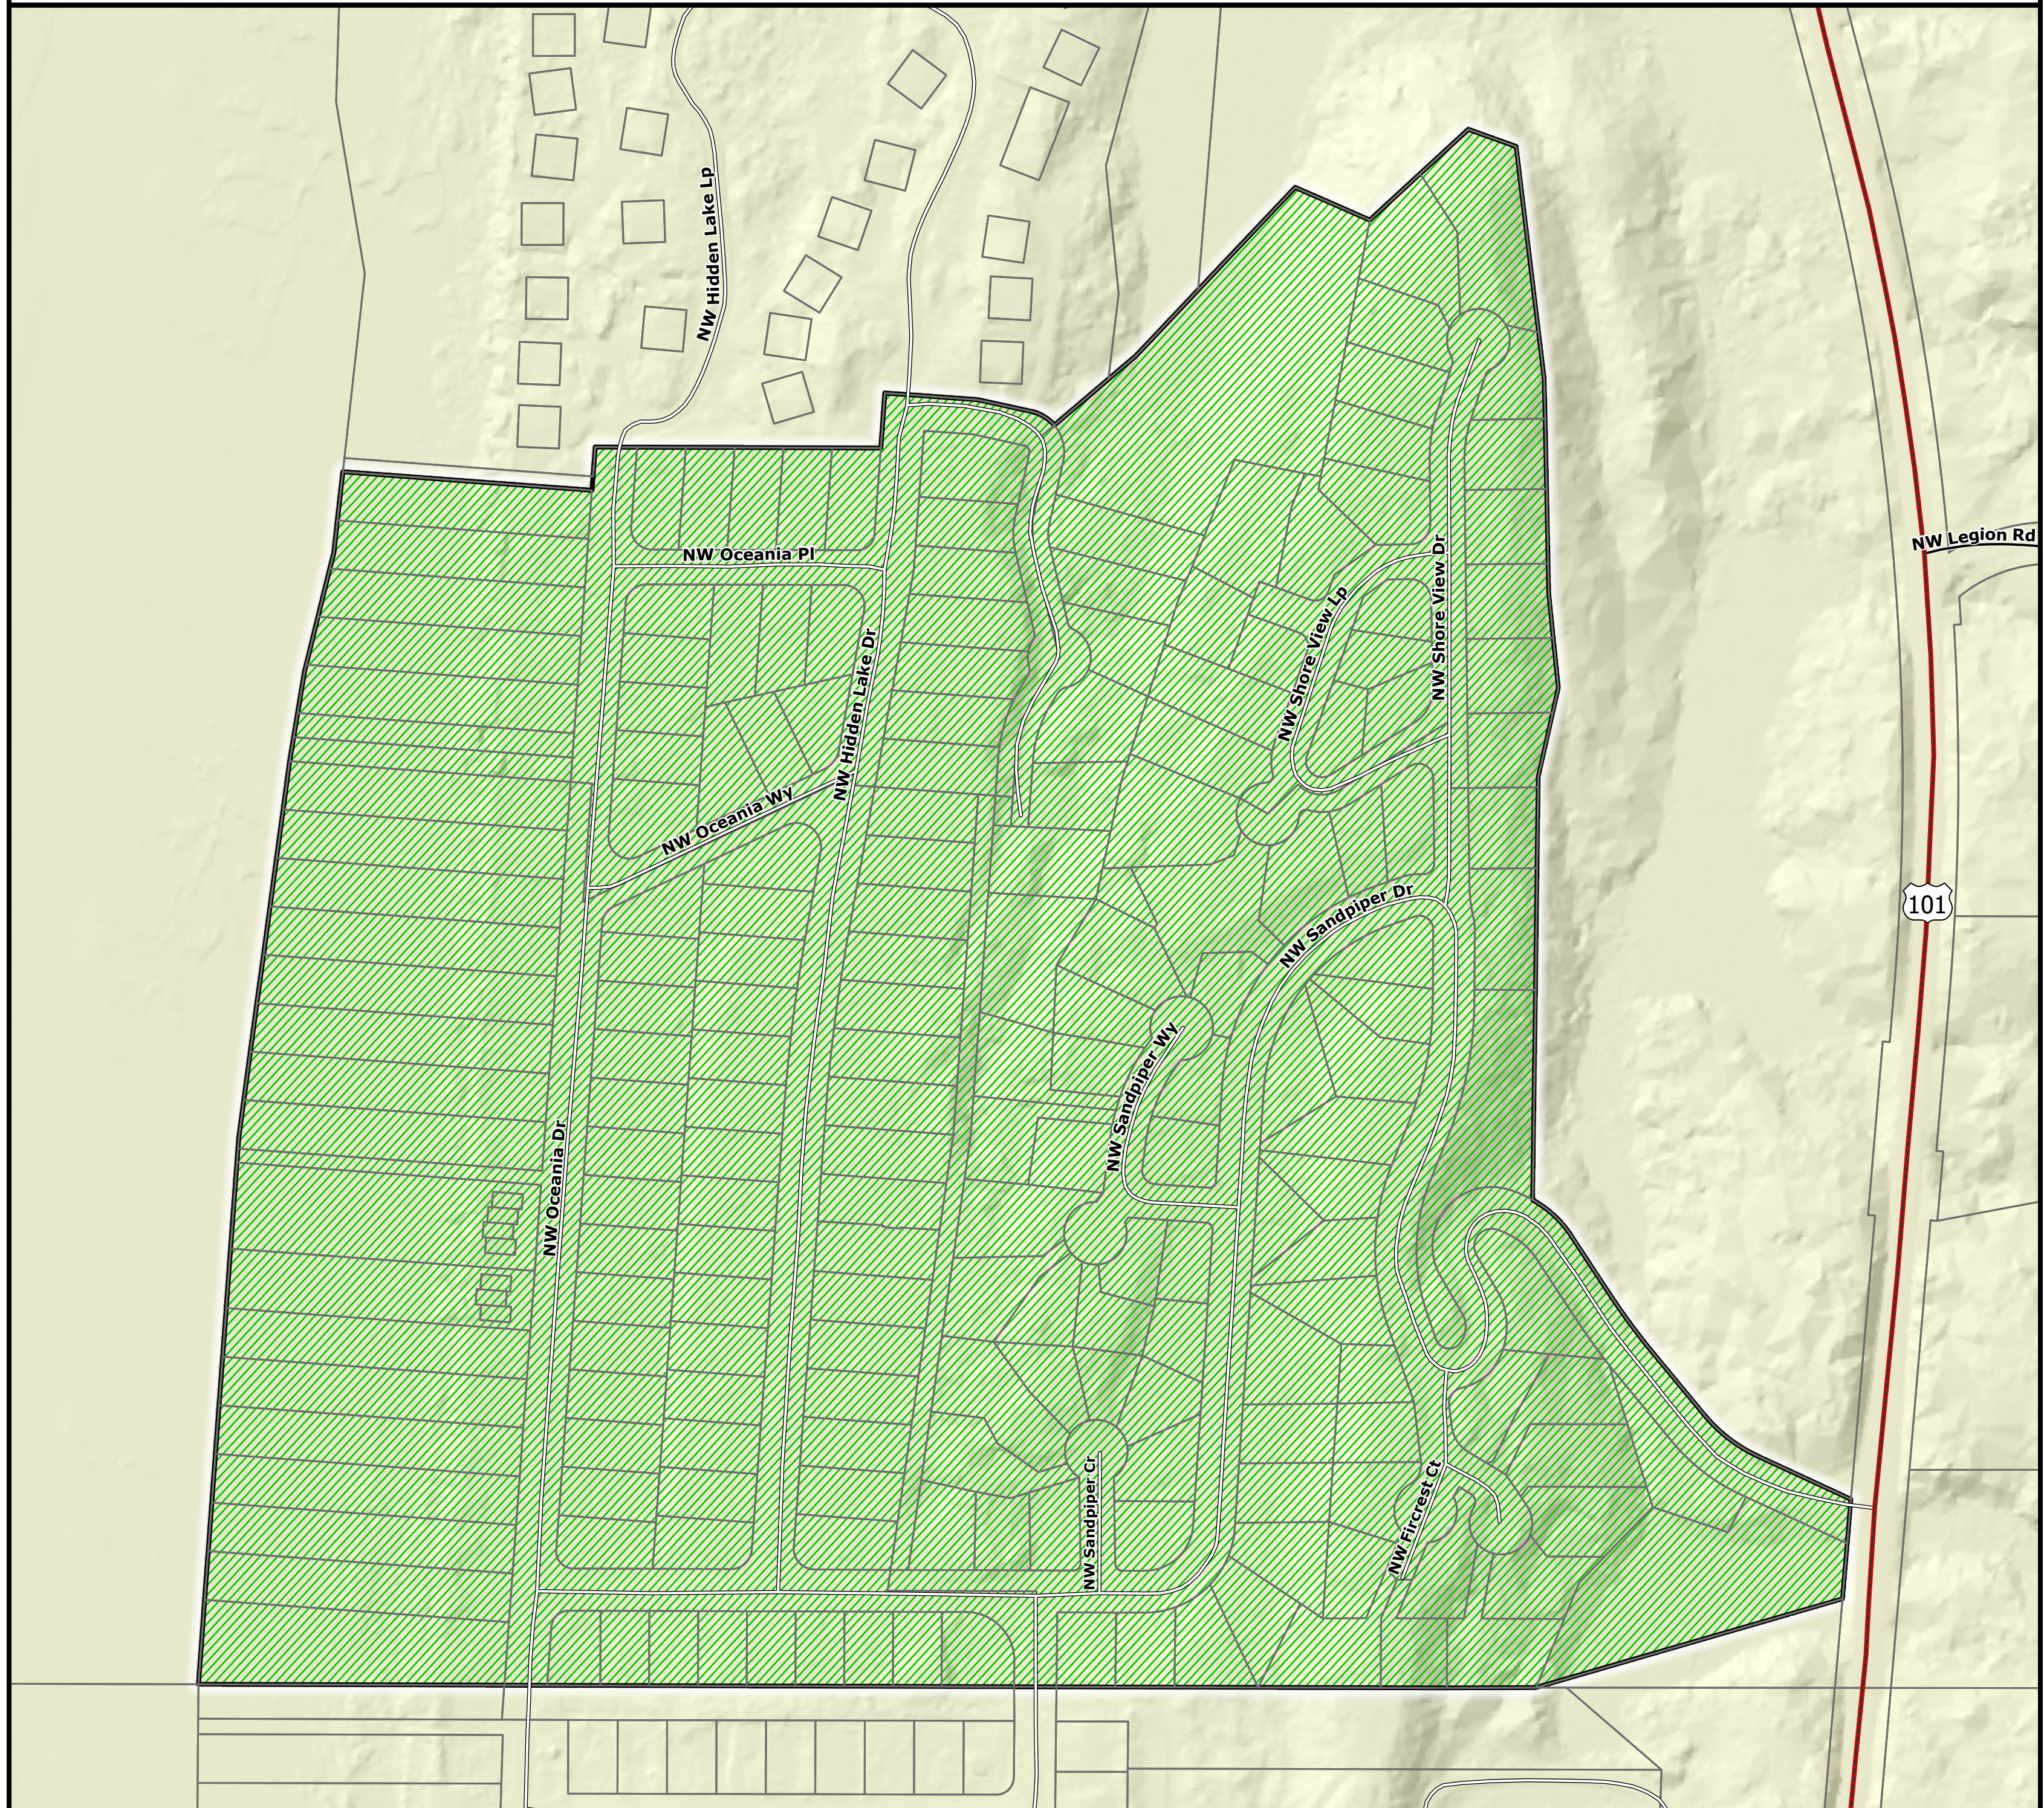

Sandpiper Village Special Road District

Sandpiper Village Special Road District

0 200 400 600 800 1,000

Feet

Projection: NAD 83 HARN Lambert Conformal Conic
Data Sources: Lincoln County Assessor, Public Works, and Surveyor
Copyright: 2026 by Lincoln County, Oregon

Produced On: 3/3/2026; District data from 10/2025
Scale: 1:2,000

Area of Detail

Lincoln County