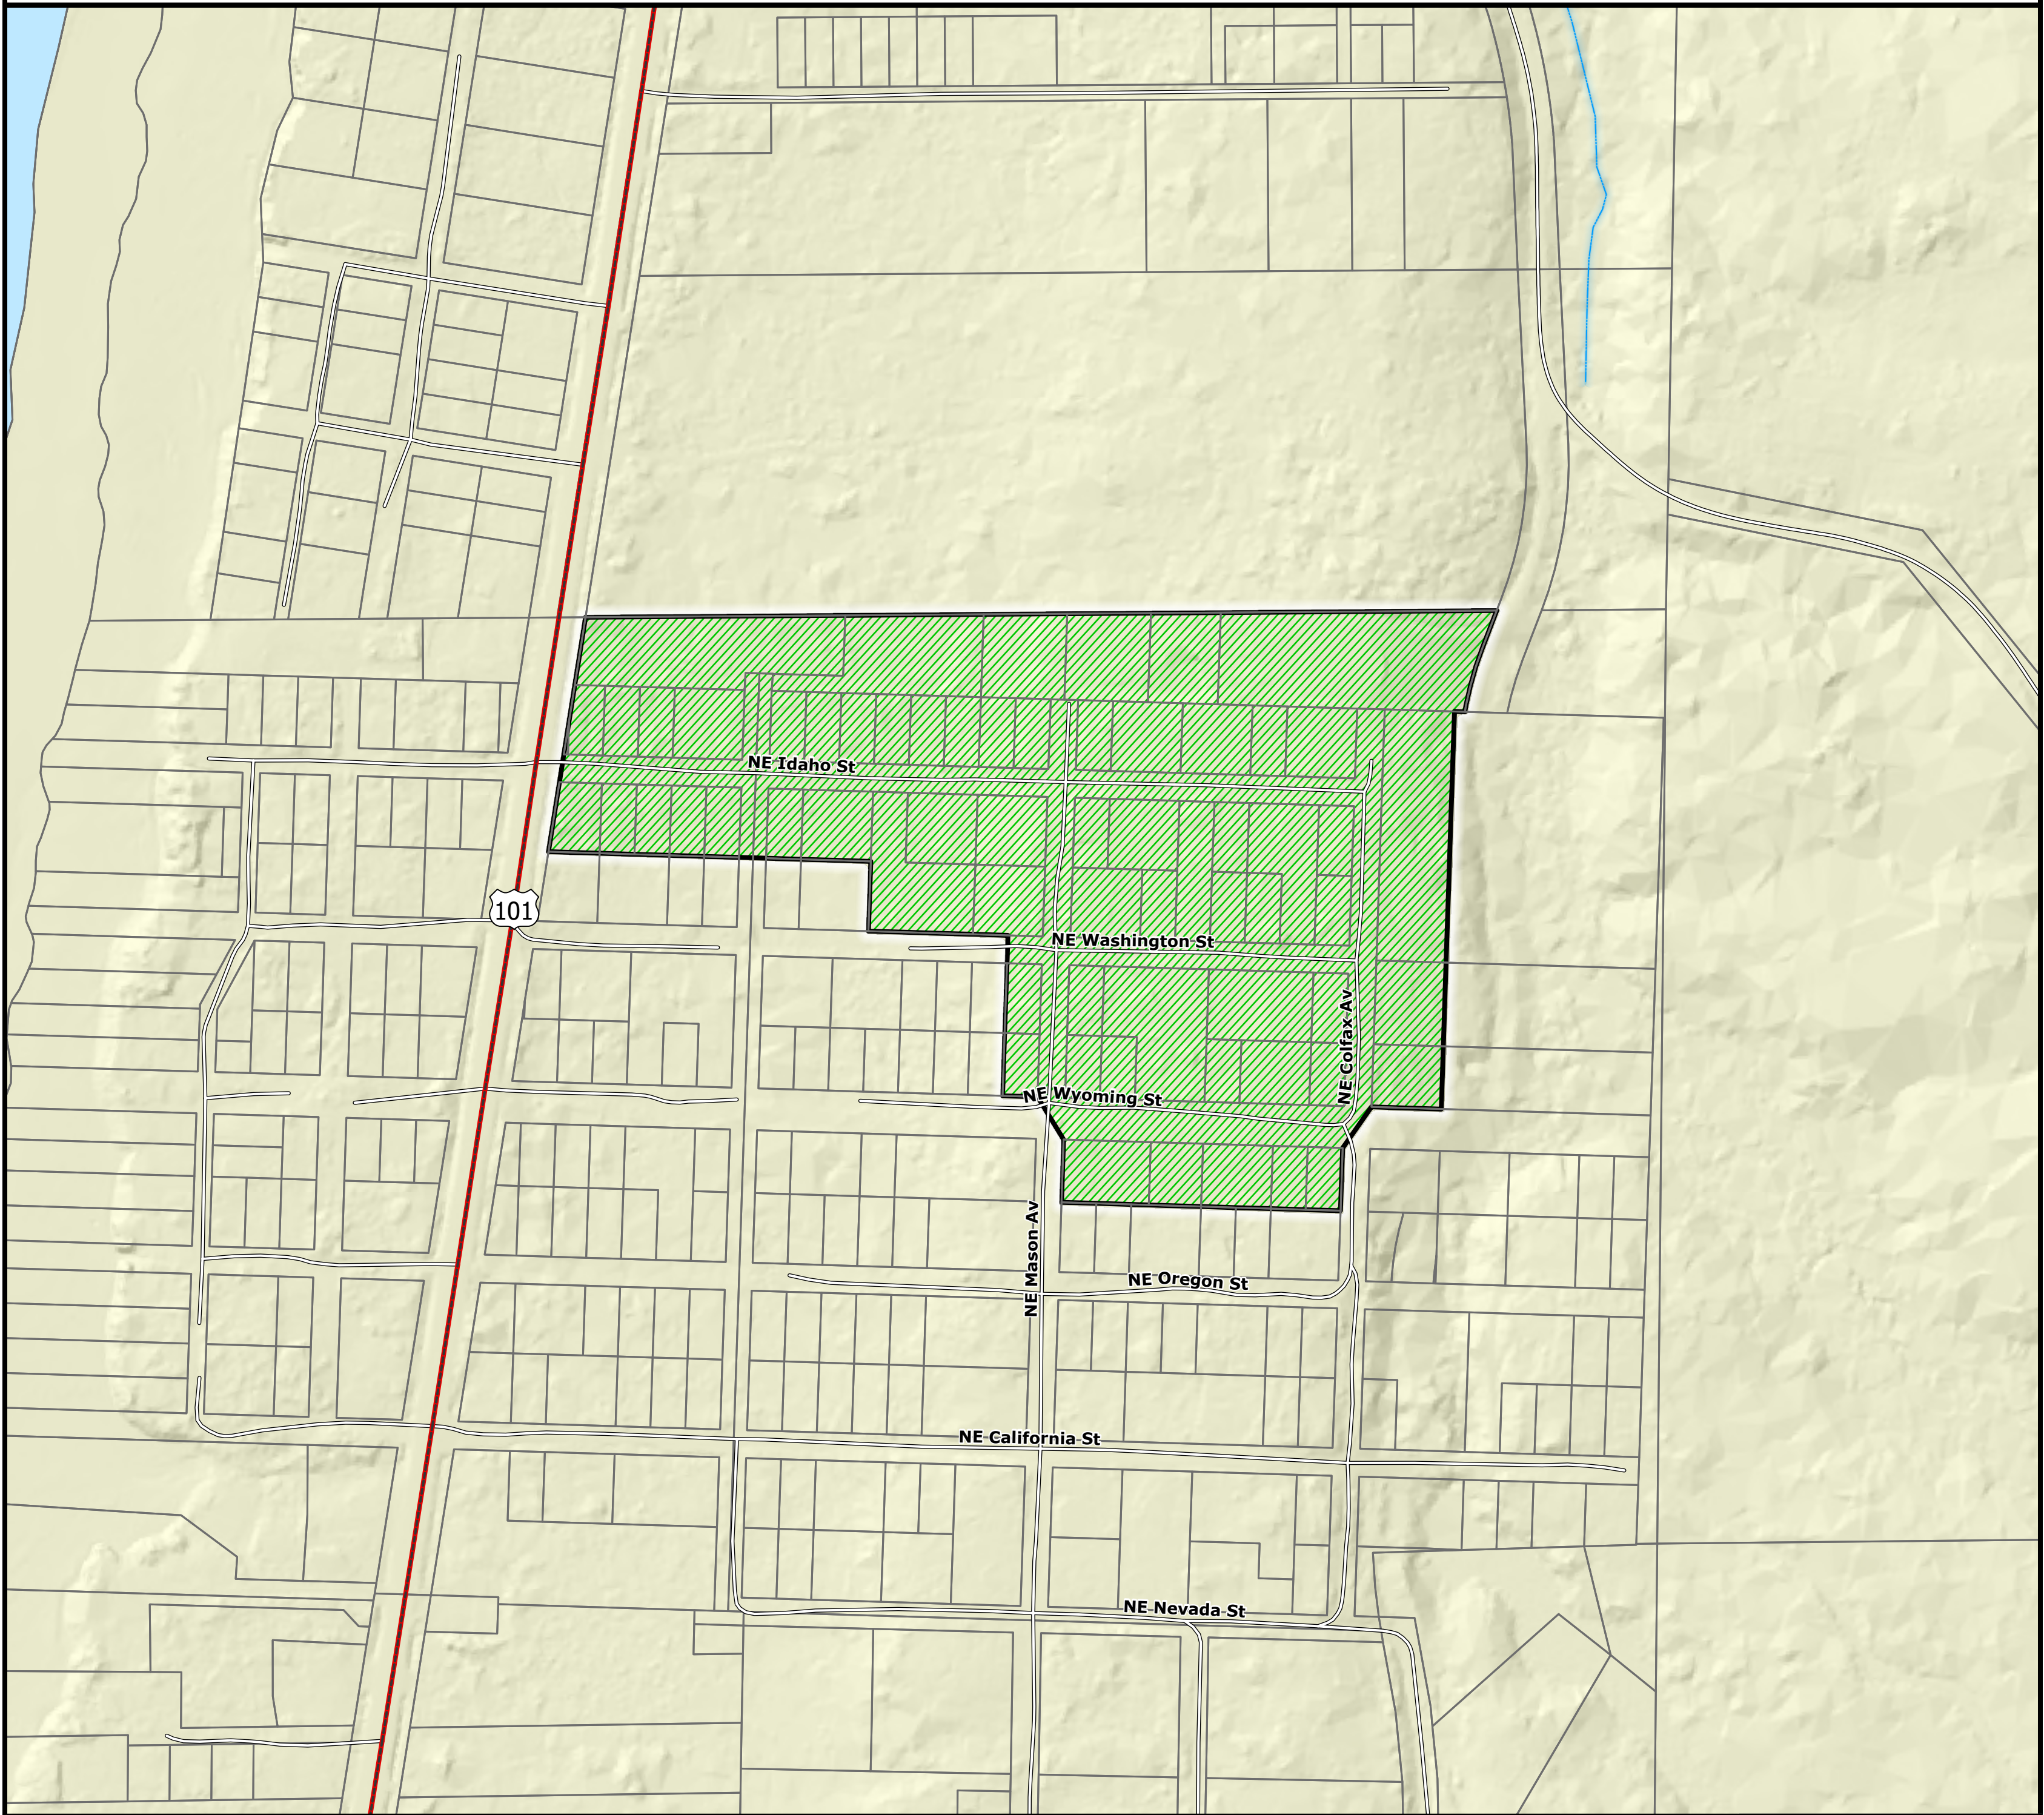

NE San Marine Special Road District

NE San Marine Special Road District

0 200 400 600 800 1,000

Feet

Projection: NAD 83 HARN Lambert Conformal Conic
Data Sources: Lincoln County Assessor, Public Works, and Surveyor
Copyright: 2026 by Lincoln County, Oregon

Produced On: 3/3/2026; District data from 10/2025
Scale: 1:2,000

Area of Detail

Lincoln County