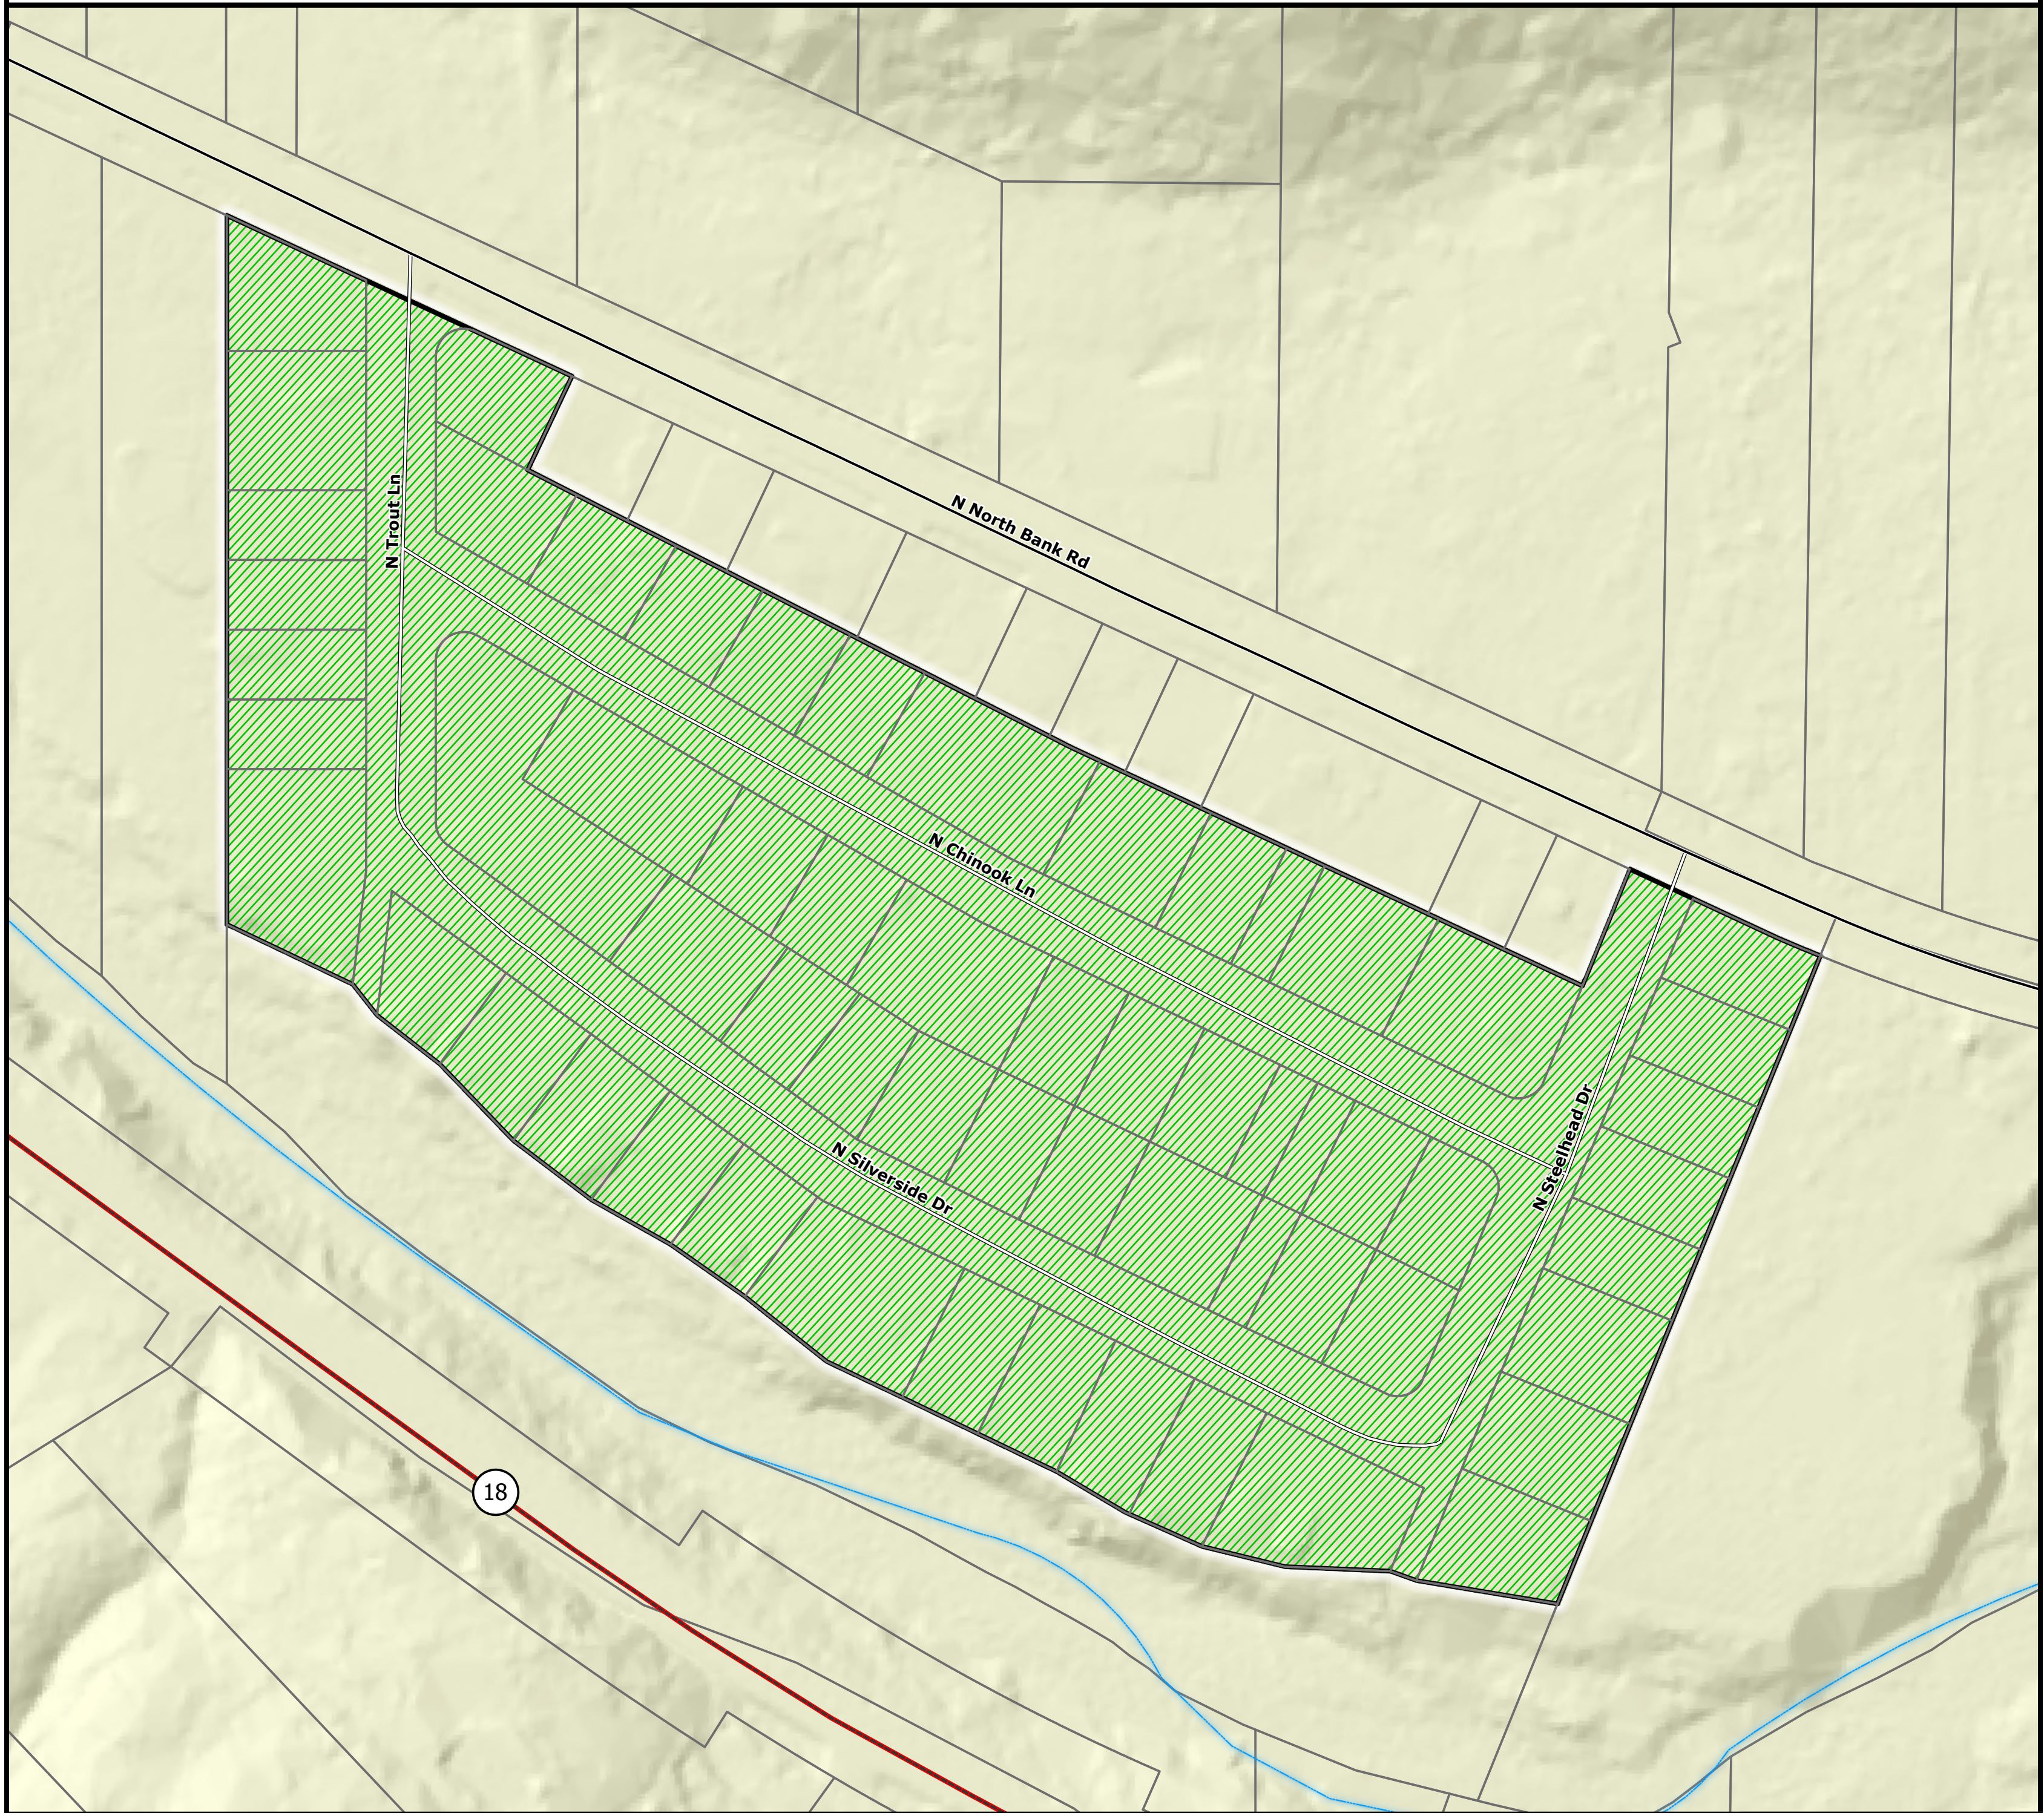

Salmon River Park Special Road District

Salmon River Park Special Road District