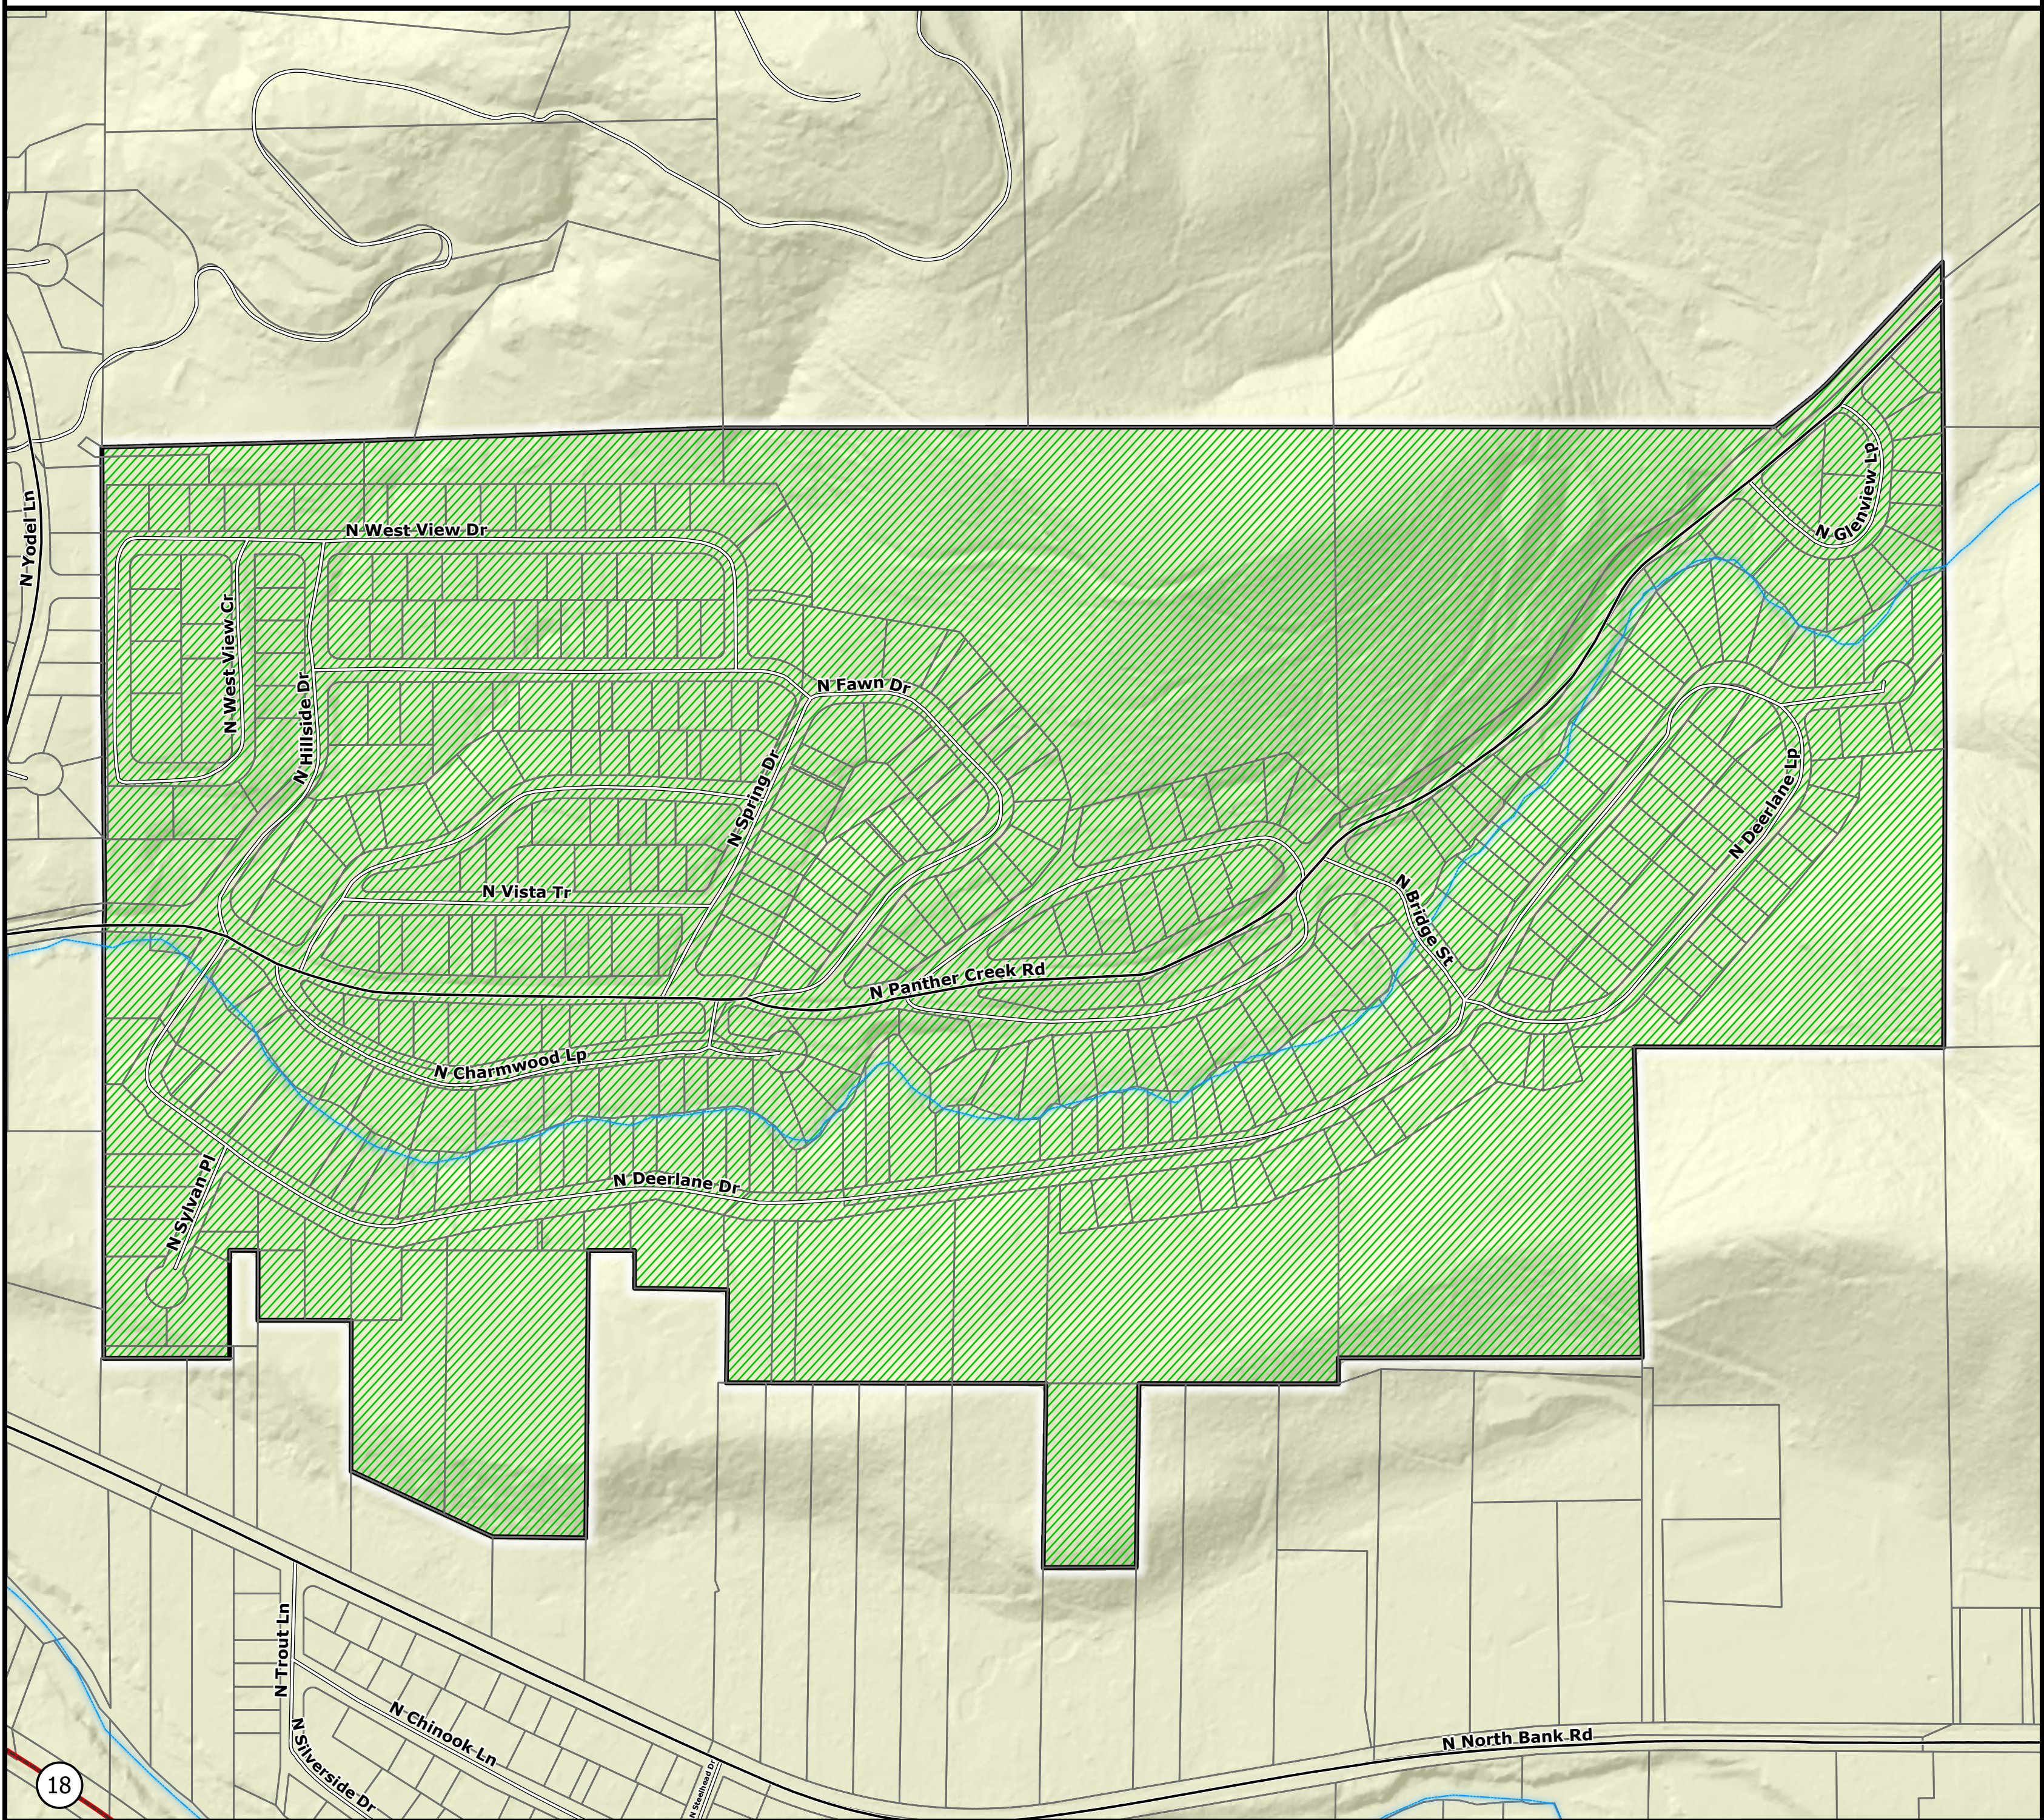

Panther Creek Road District

Panther Creek Road District

Miles

Area of Detail

Lincoln County

Projection: NAD 83 HARN Lambert Conformal Conic
Data Sources: Lincoln County Assessor, Public Works, and Surveyor
Copyright: 2026 by Lincoln County, Oregon

Produced On: 3/3/2026; District data from 10/2025
Scale: 1:3,000