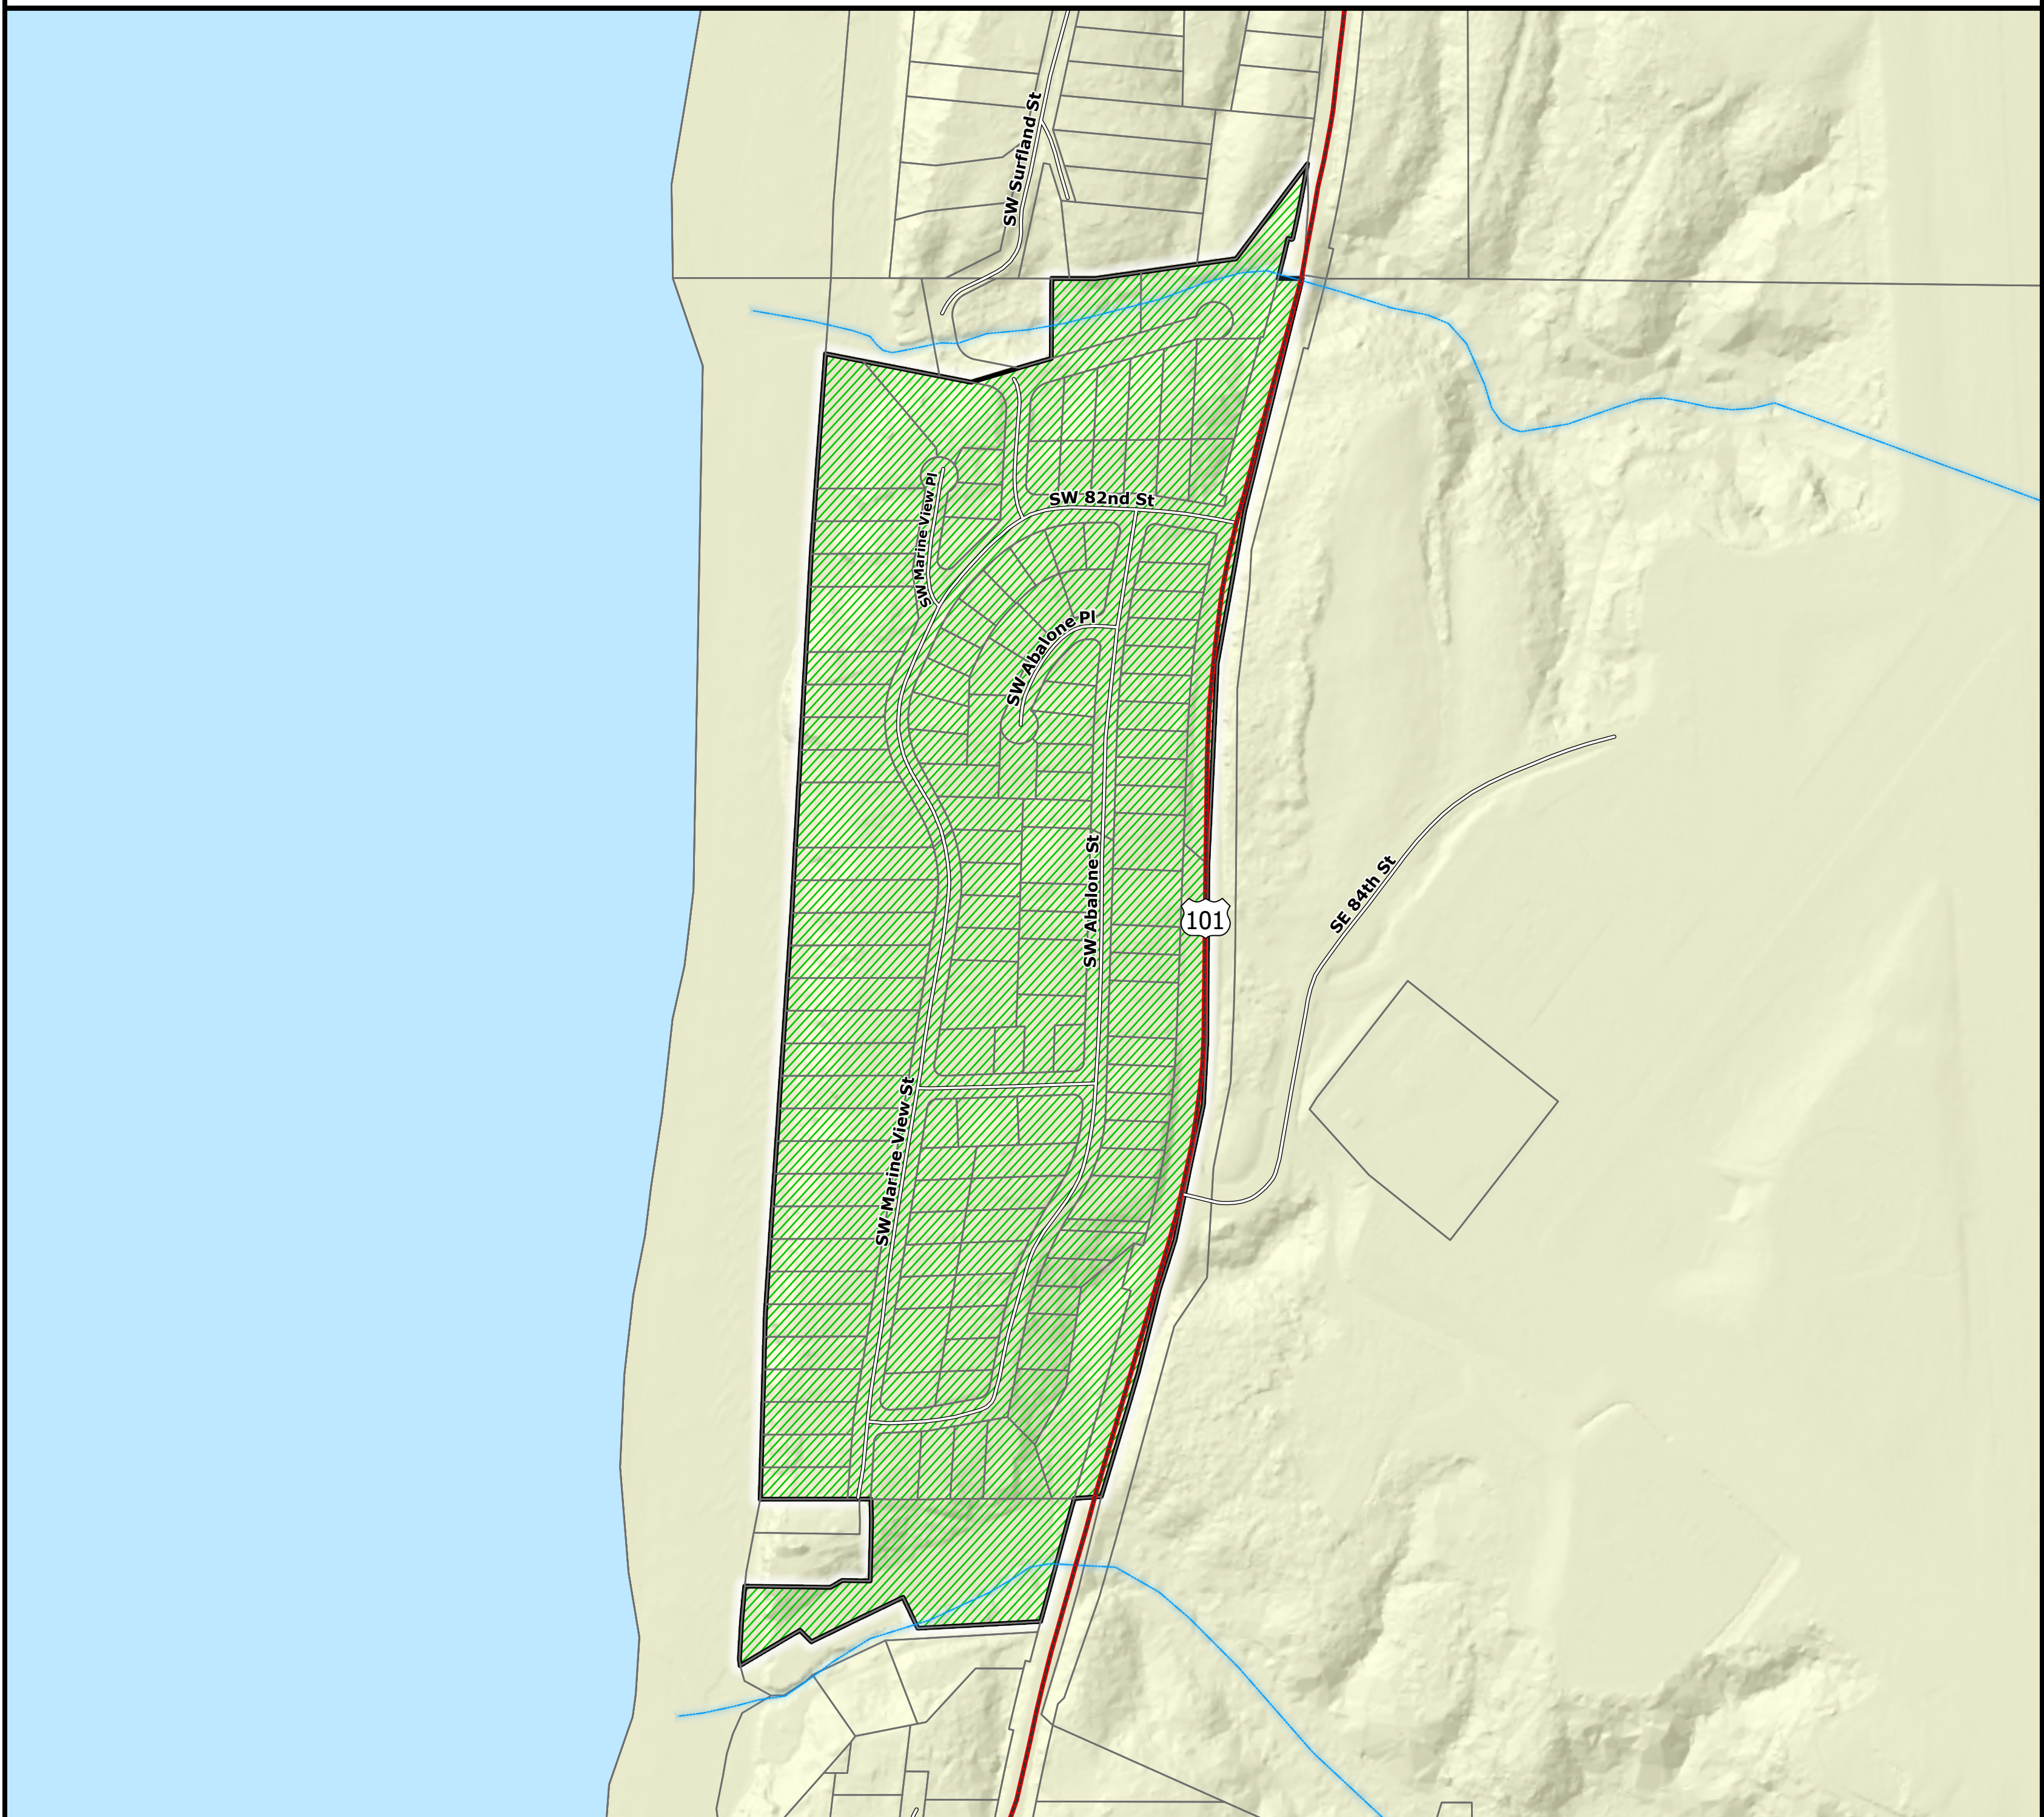

Pacific Shores Road District

Pacific Shores Road District