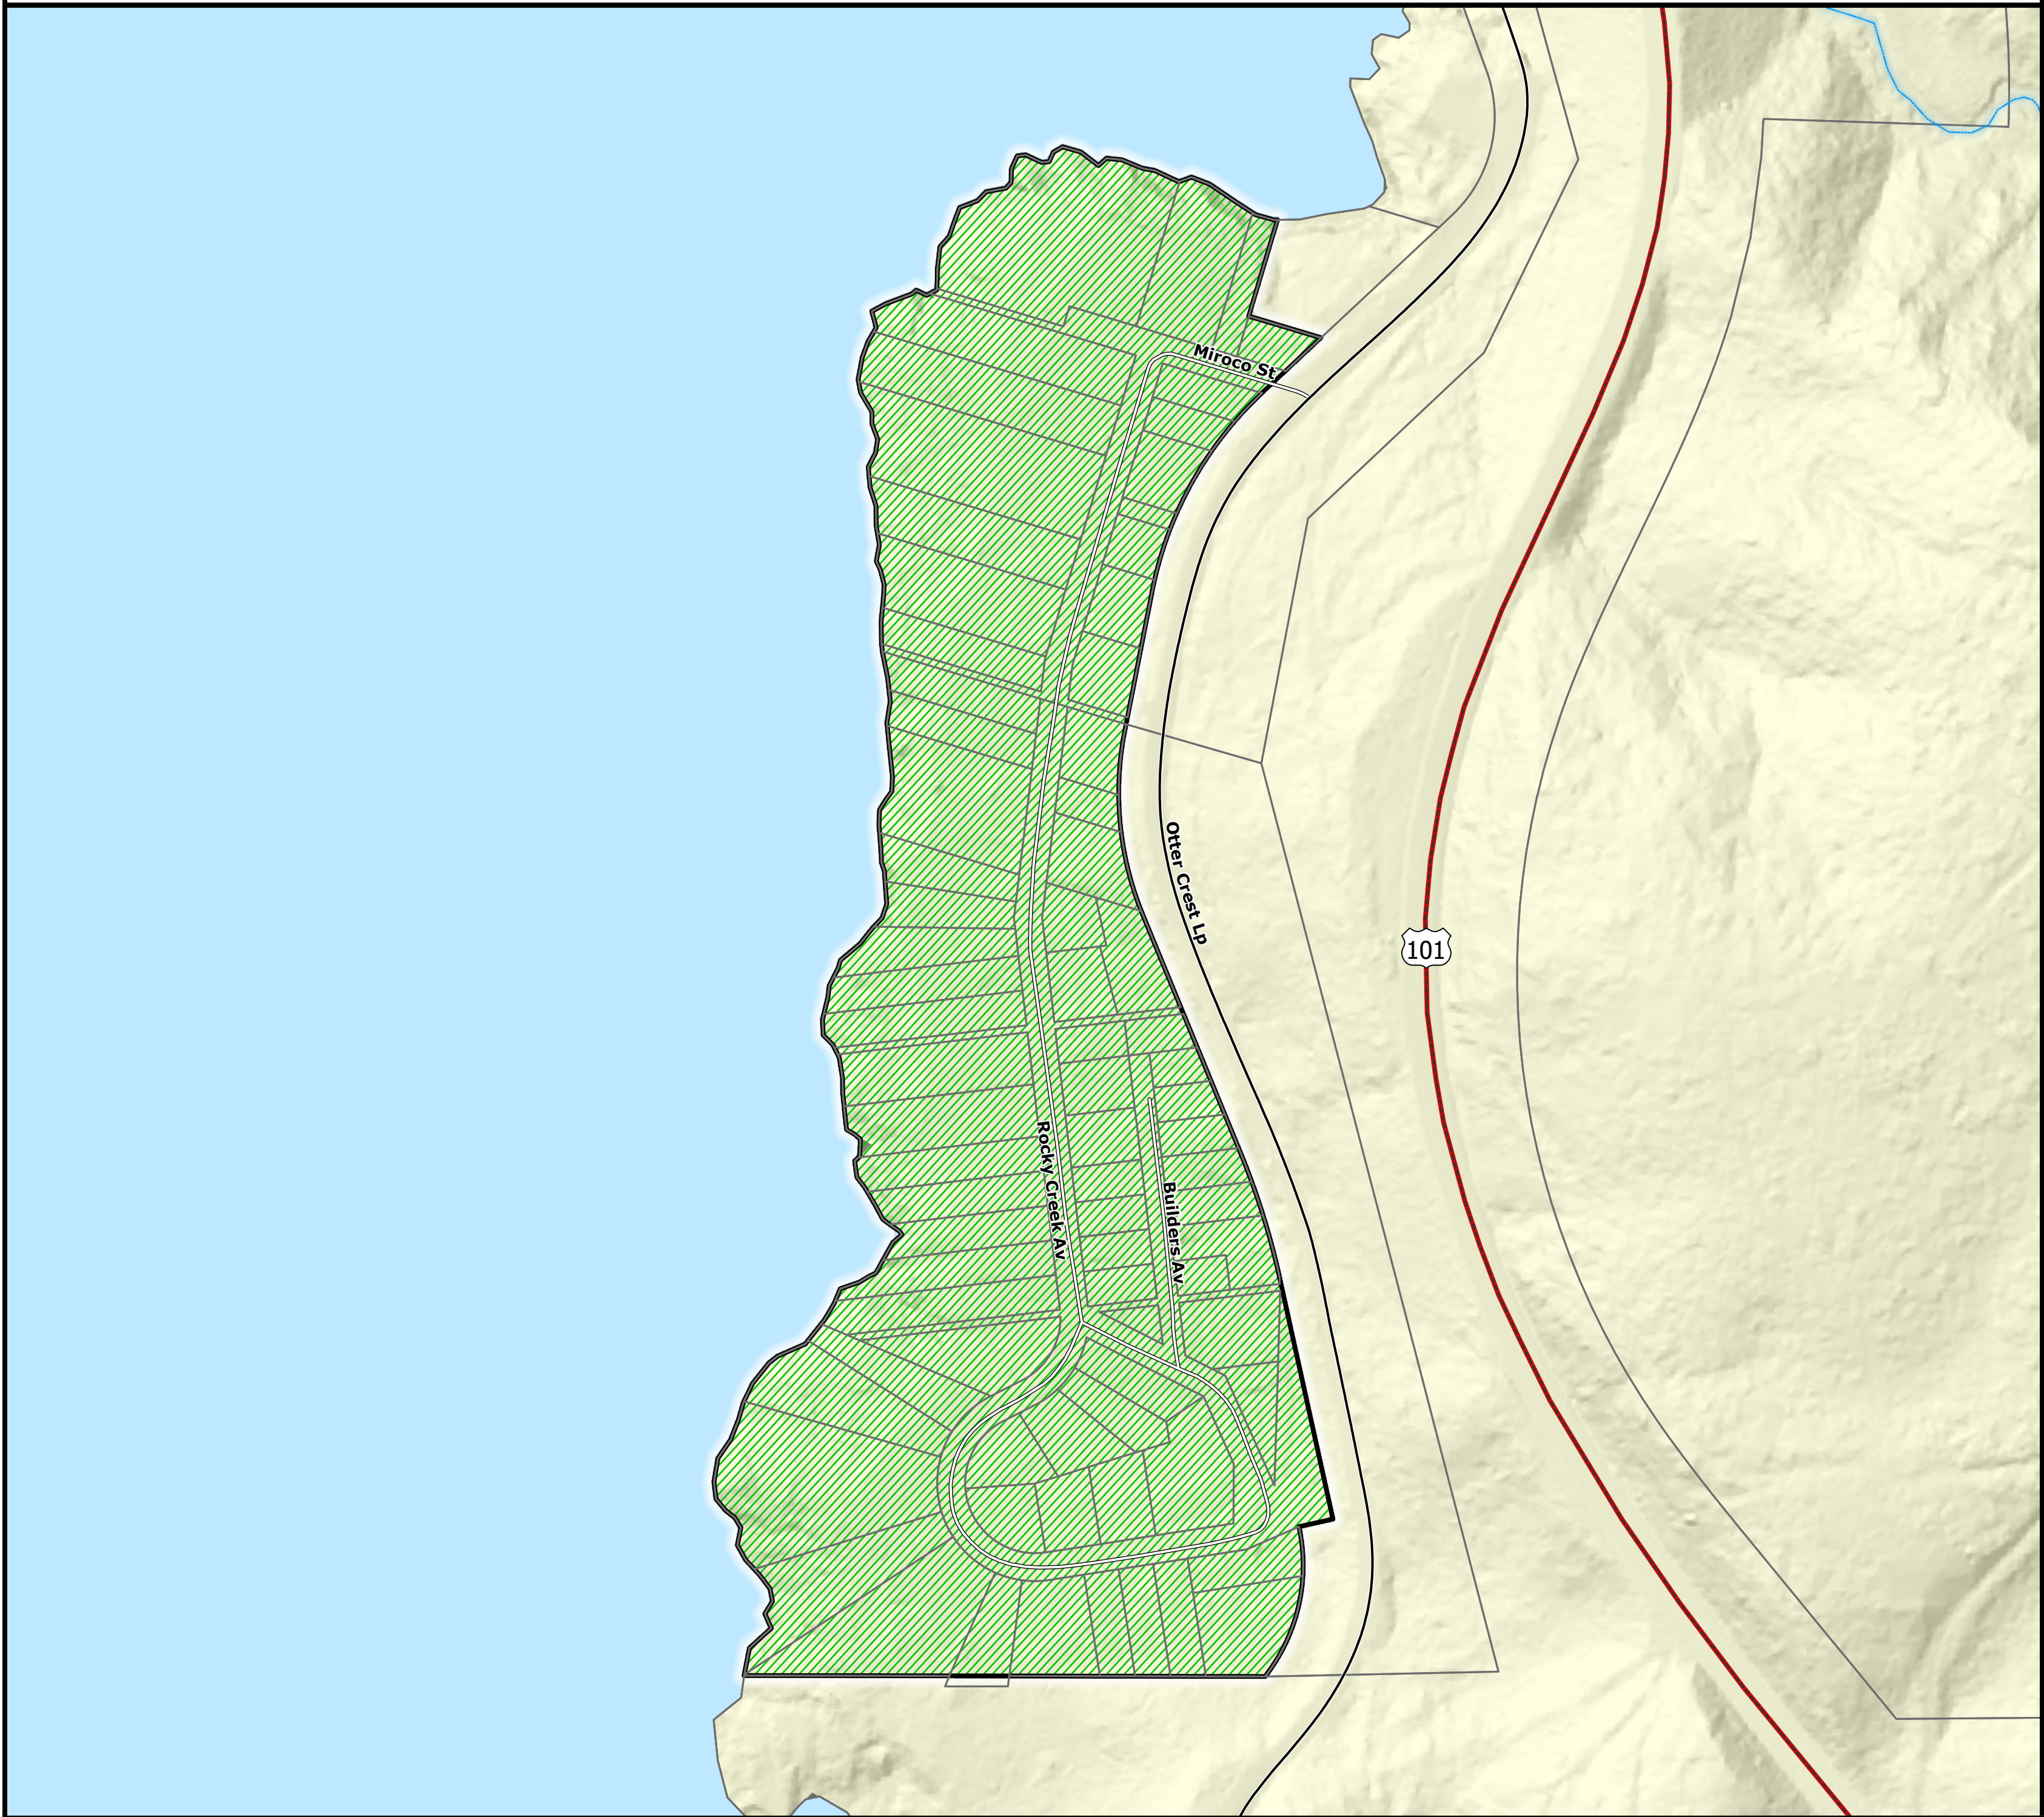

Miroco Road District

Miroco Road District

0 200 400 600 800 1,000

Feet

Projection: NAD 83 HARN Lambert Conformal Conic
Data Sources: Lincoln County Assessor, Public Works, and Surveyor
Copyright: 2026 by Lincoln County, Oregon

Produced On: 3/3/2026; District data from 10/2025
Scale: 1:2,000

Area of Detail

Lincoln County