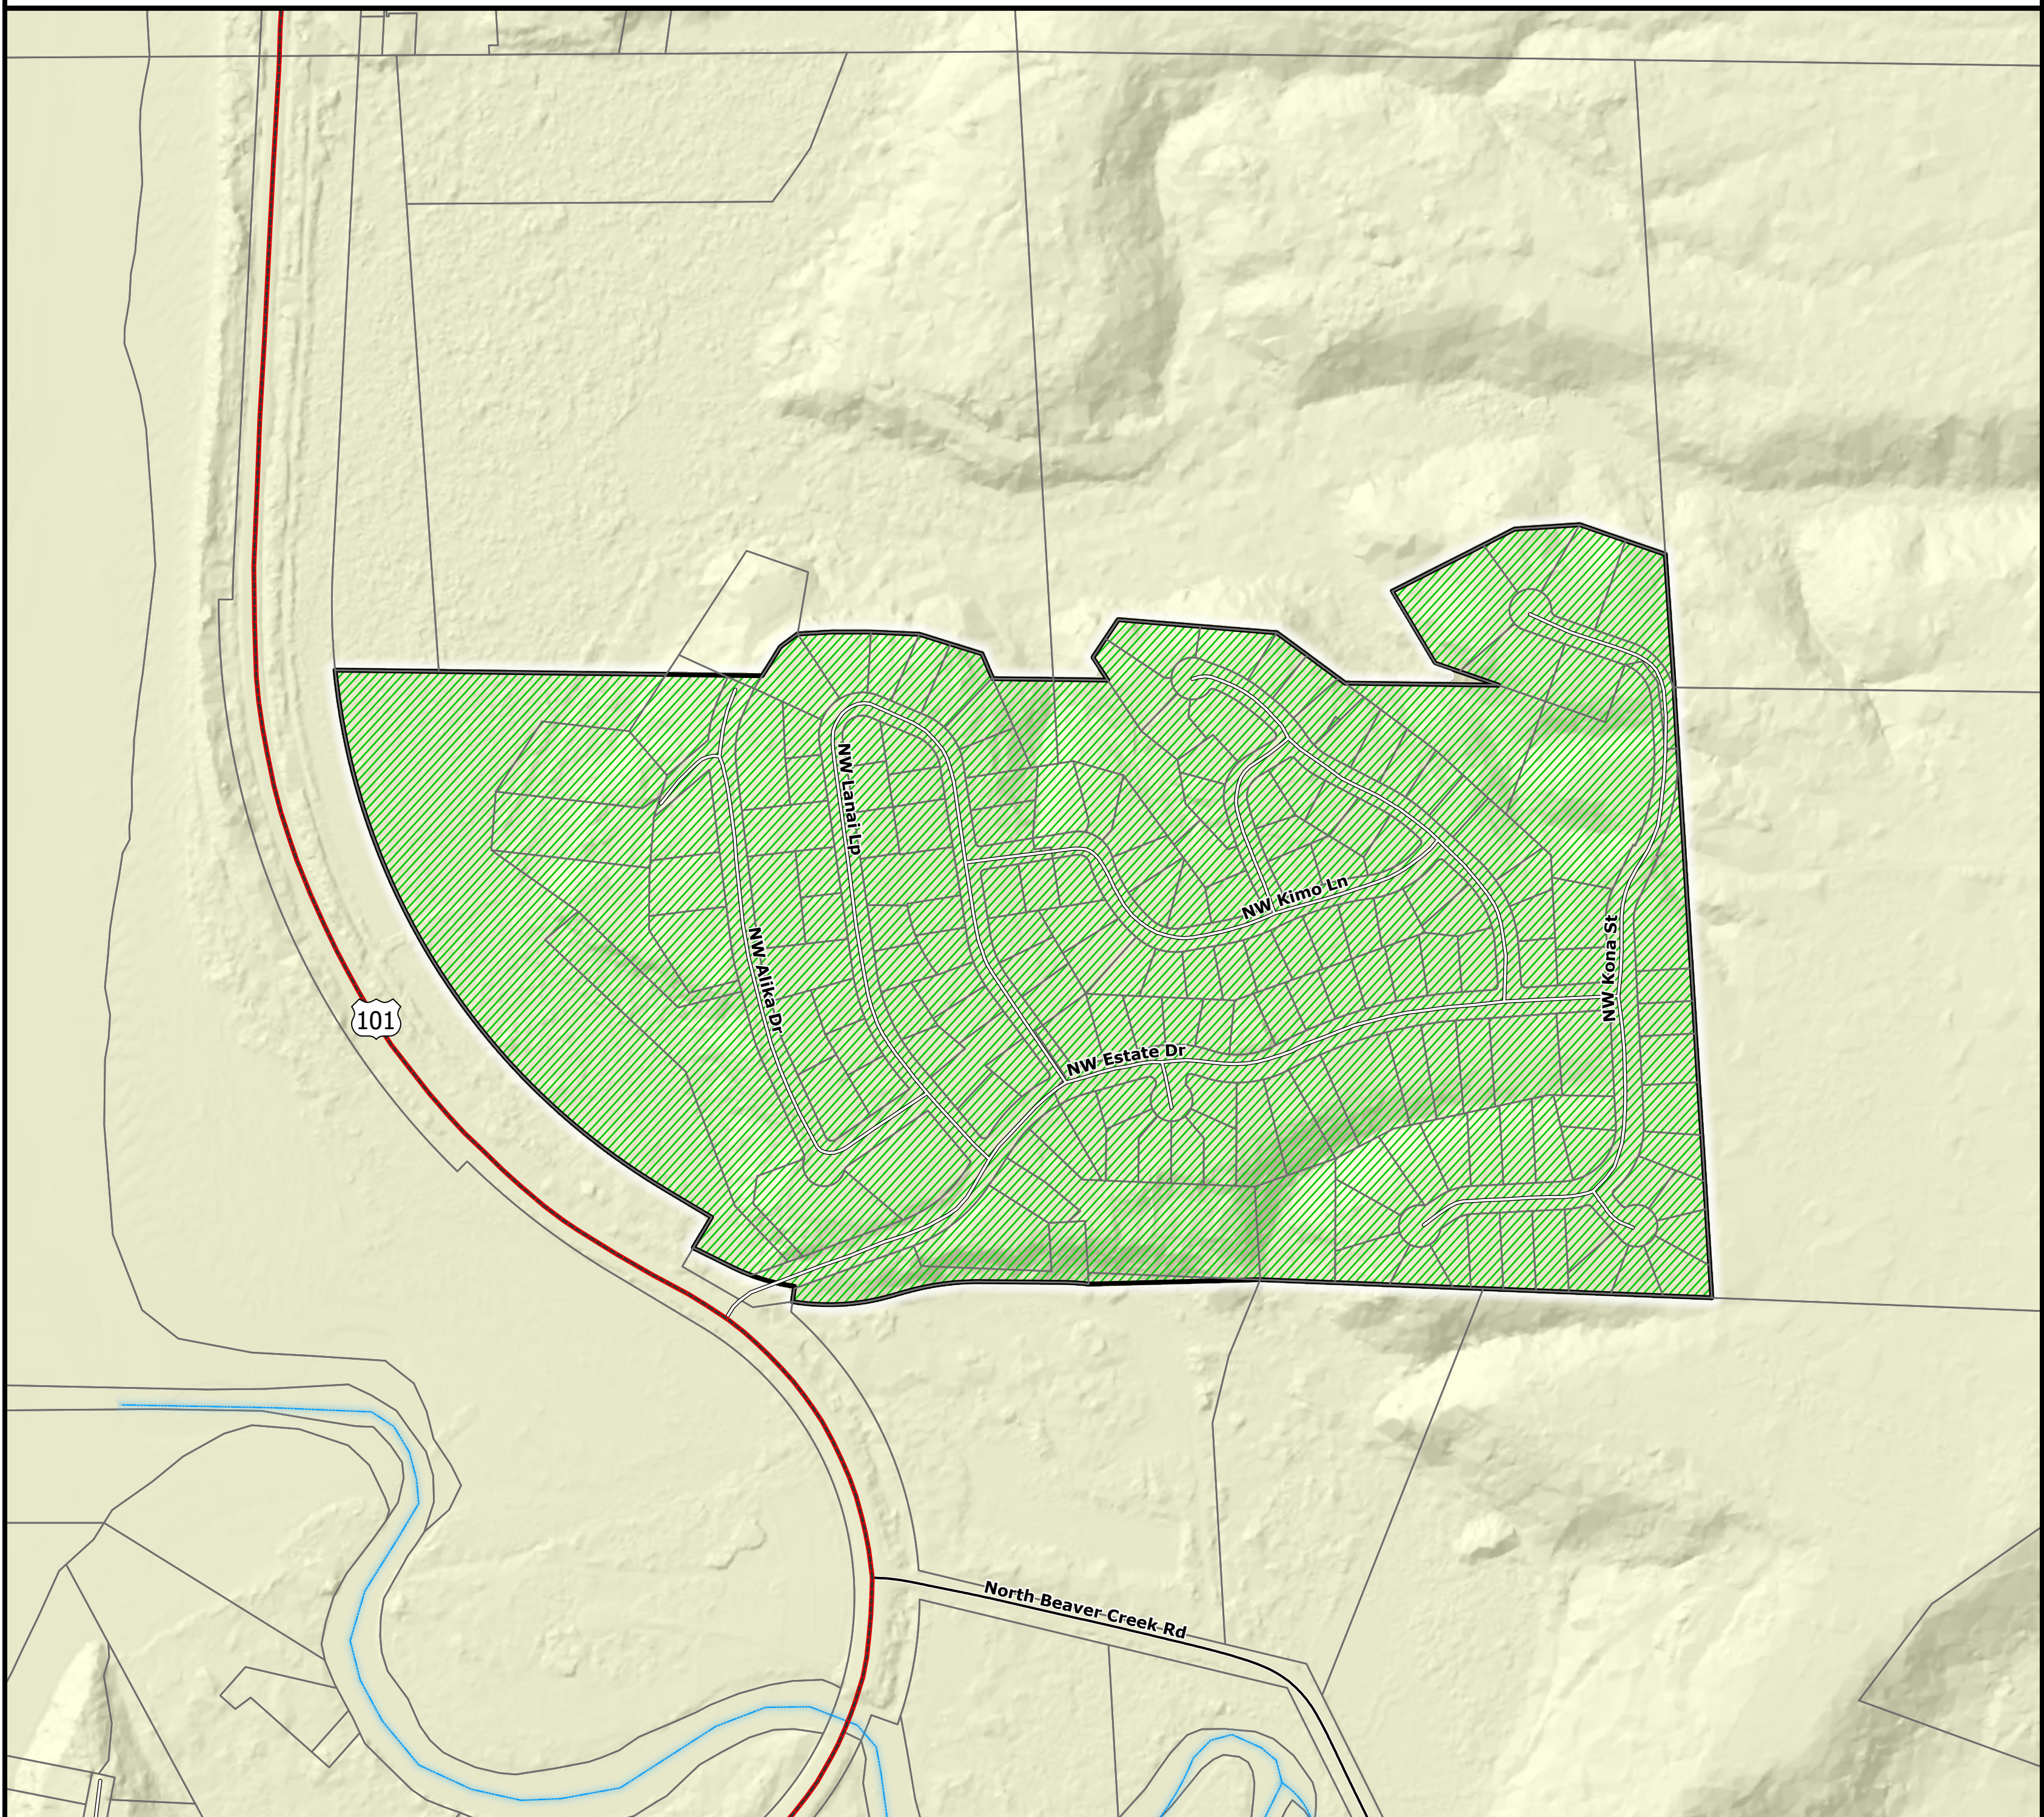

Makai Road District

Makai Road District