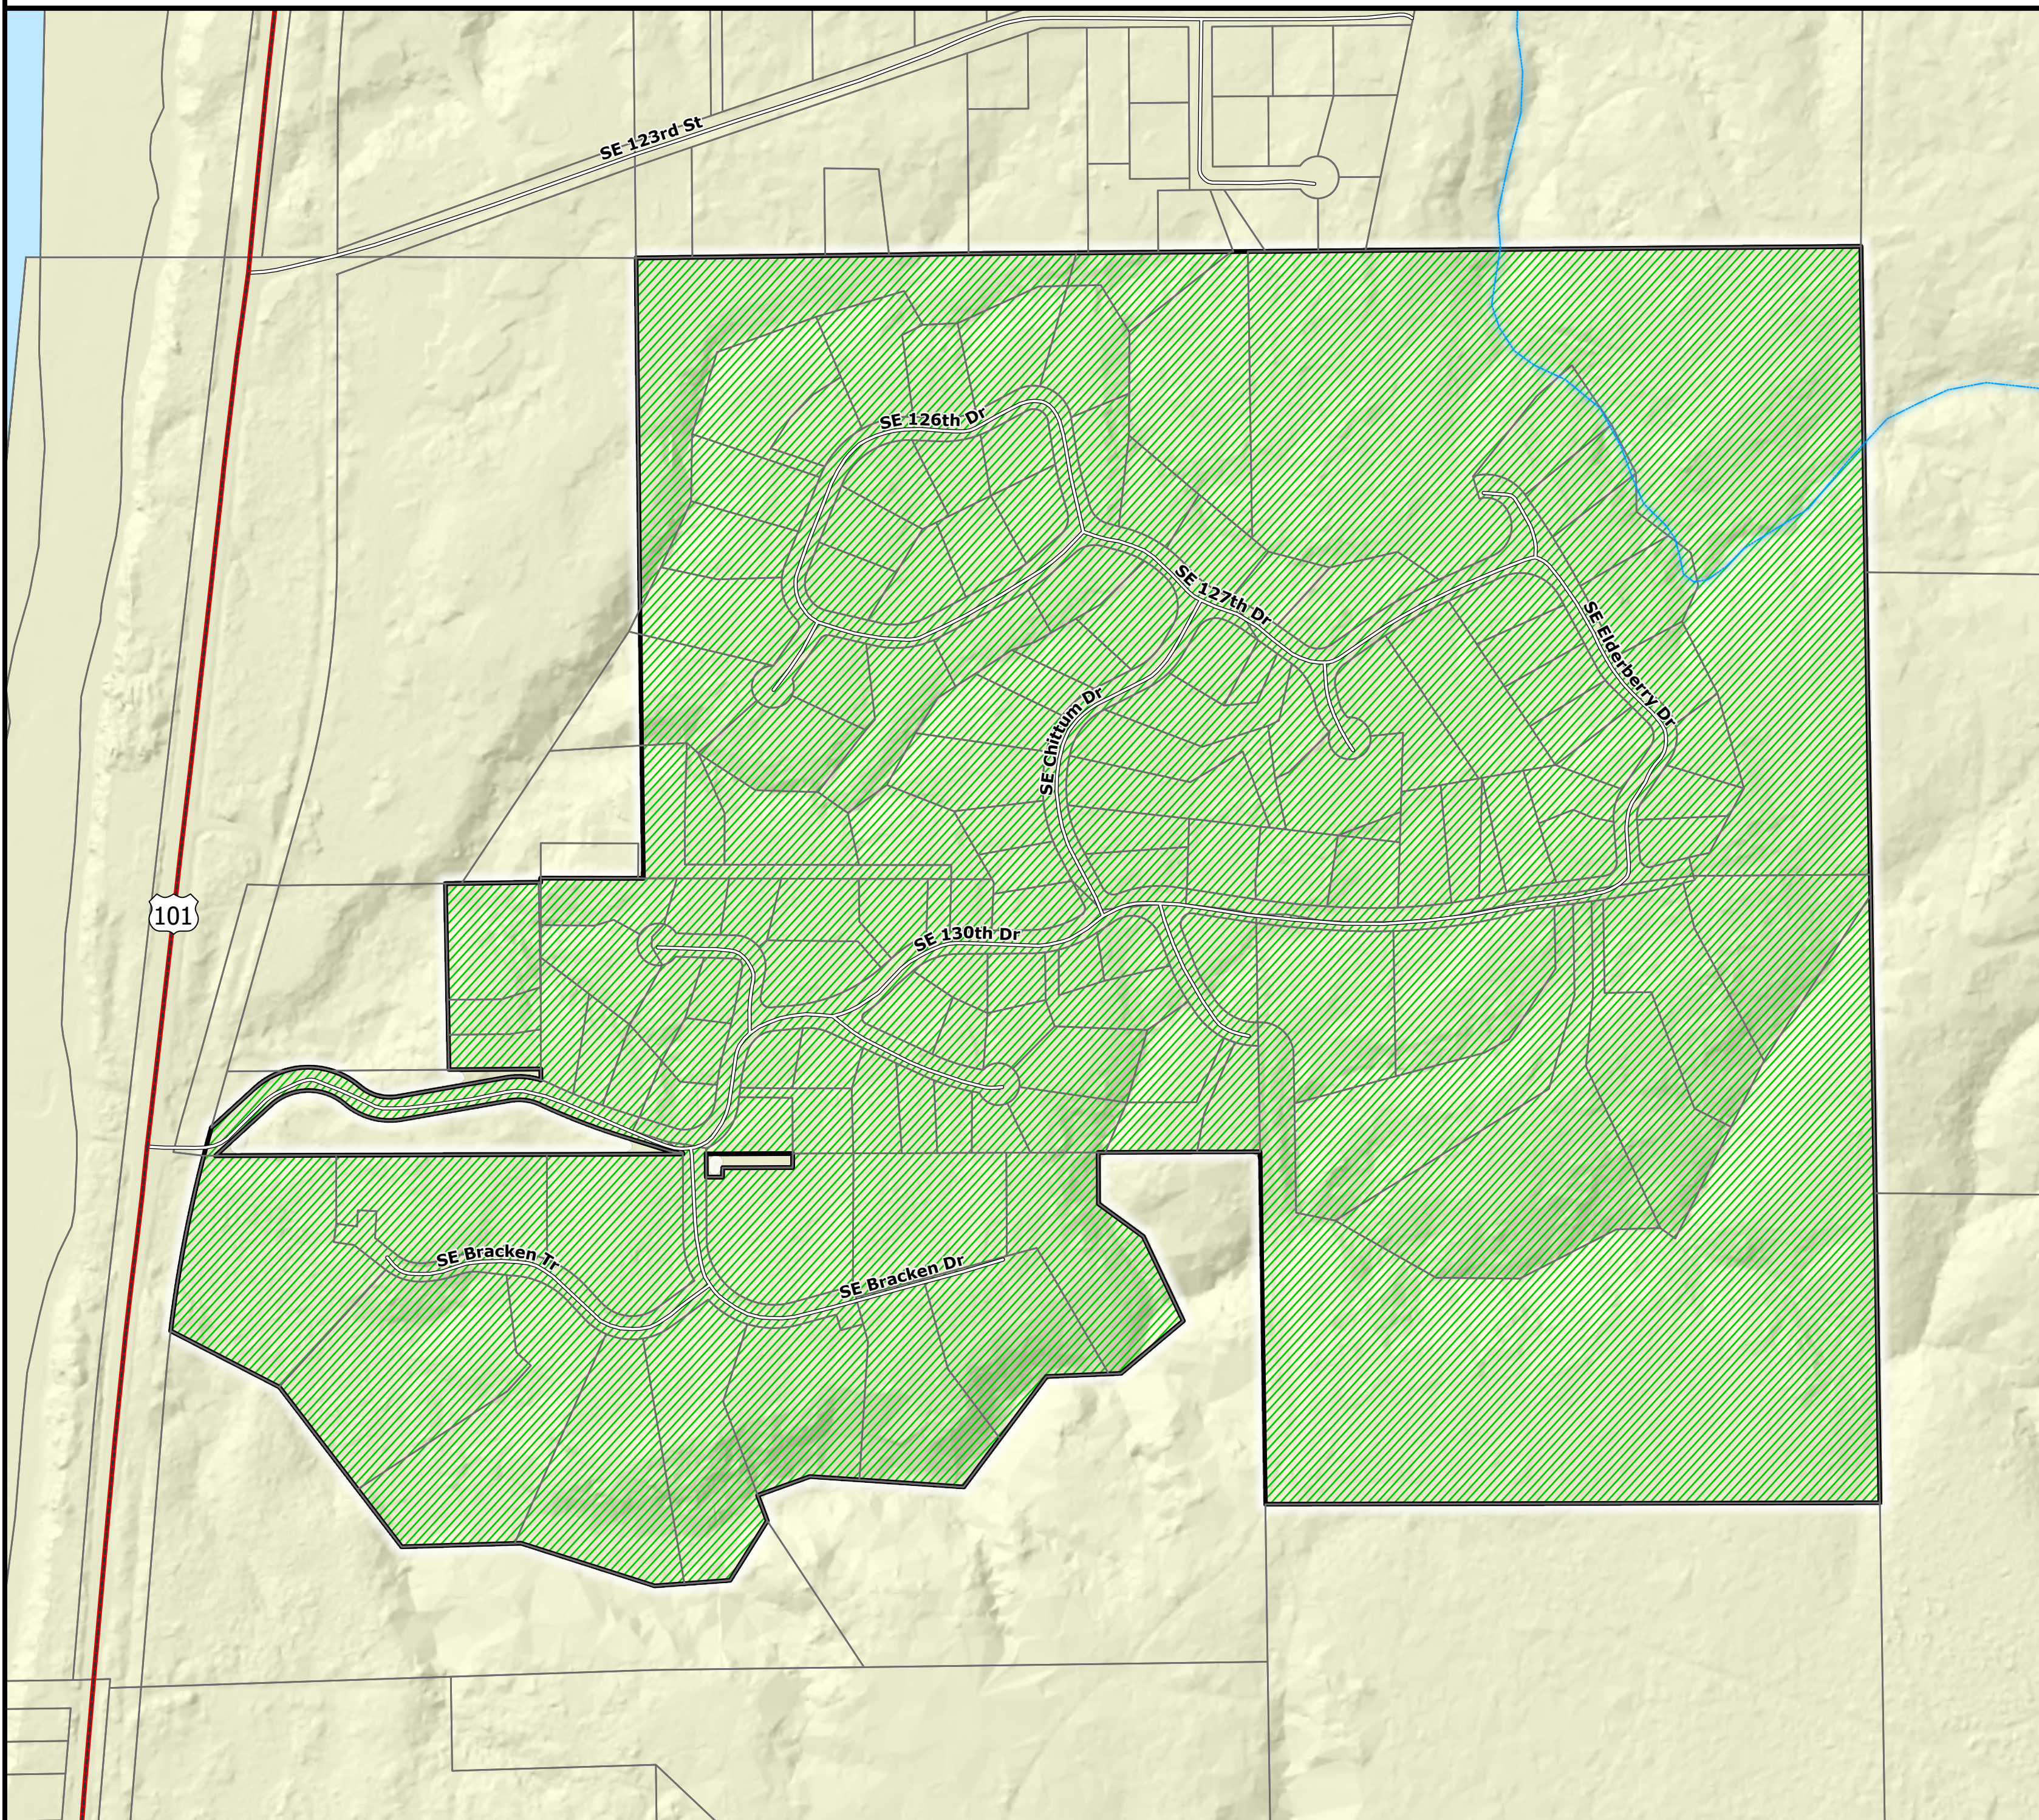

Lost Creek Park Road District

Lost Creek Park Road District

Miles

Area of Detail

Lincoln County

Projection: NAD 83 HARN Lambert Conformal Conic
Data Sources: Lincoln County Assessor, Public Works, and Surveyor
Copyright: 2026 by Lincoln County, Oregon

Produced On: 3/3/2026; District data from 10/2025
Scale: 1:3,000