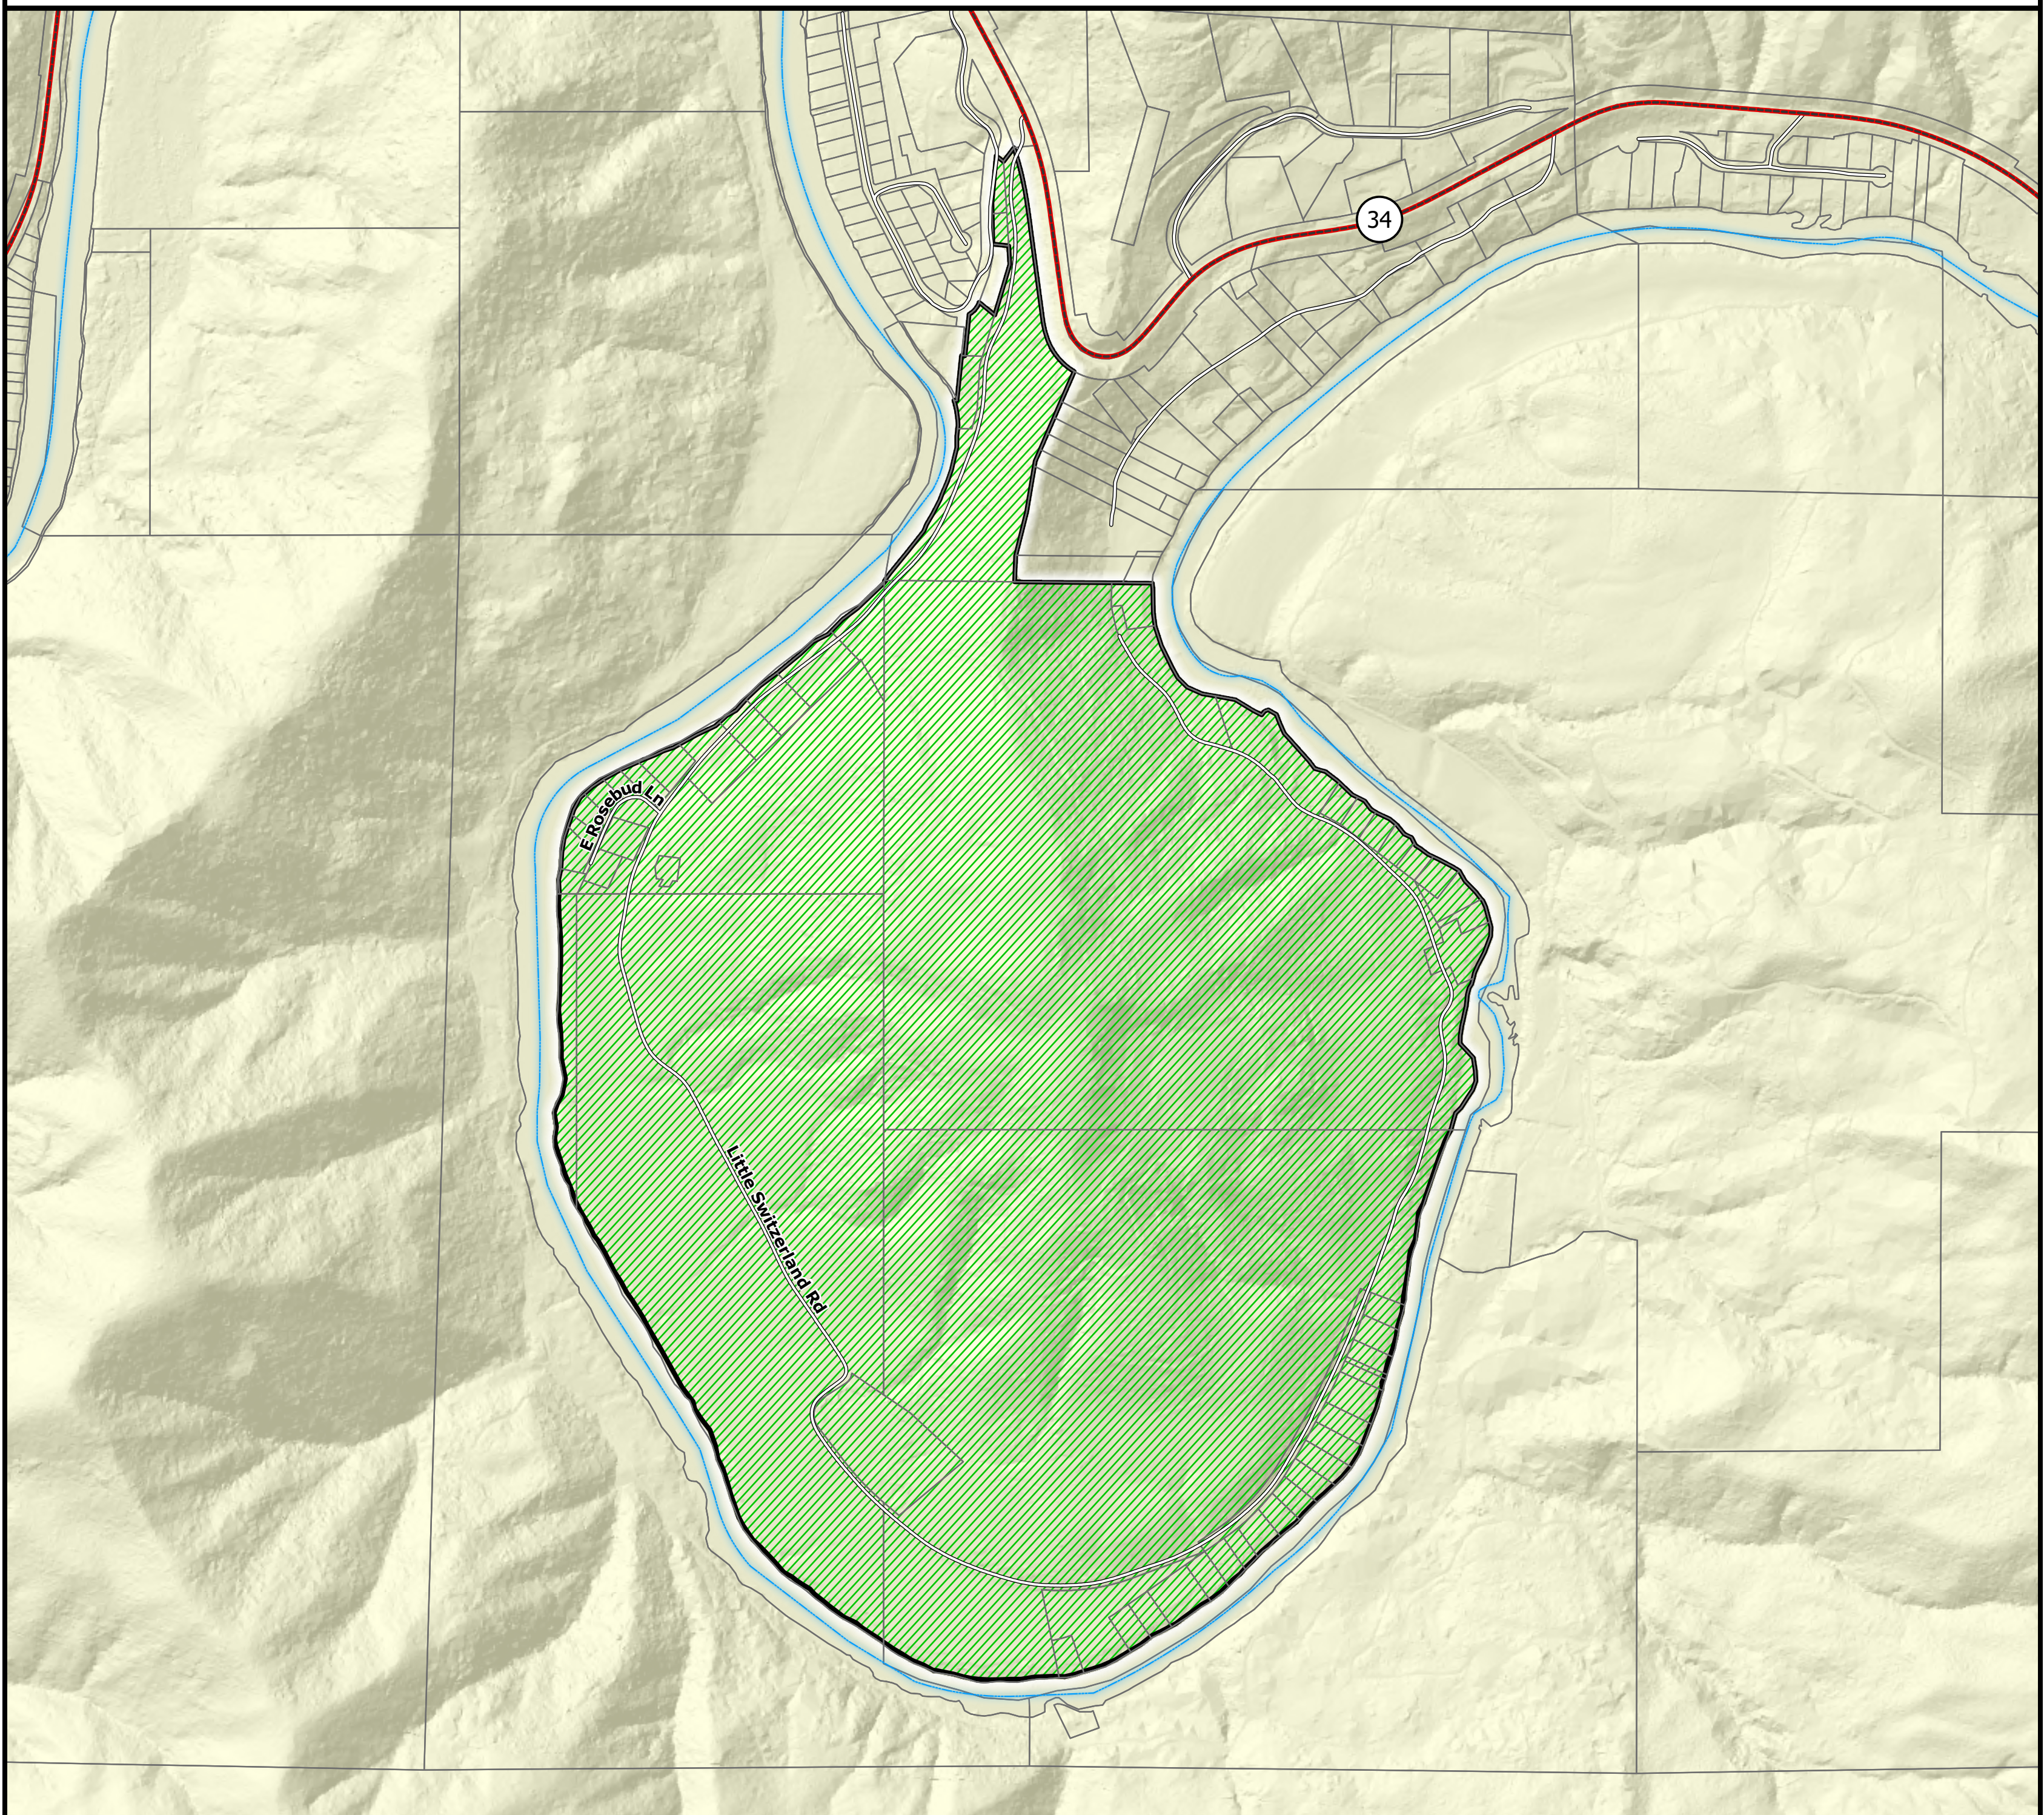

Little Switzerland Road District

Little Switzerland Road District

0 0.1 0.2 0.3 0.4 0.5

Miles

Projection: NAD 83 HARN Lambert Conformal Conic
Data Sources: Lincoln County Assessor, Public Works, and Surveyor
Copyright: 2026 by Lincoln County, Oregon

Produced On: 3/3/2026; District data from 10/2025
Scale: 1:6,000

Area of Detail

Lincoln County