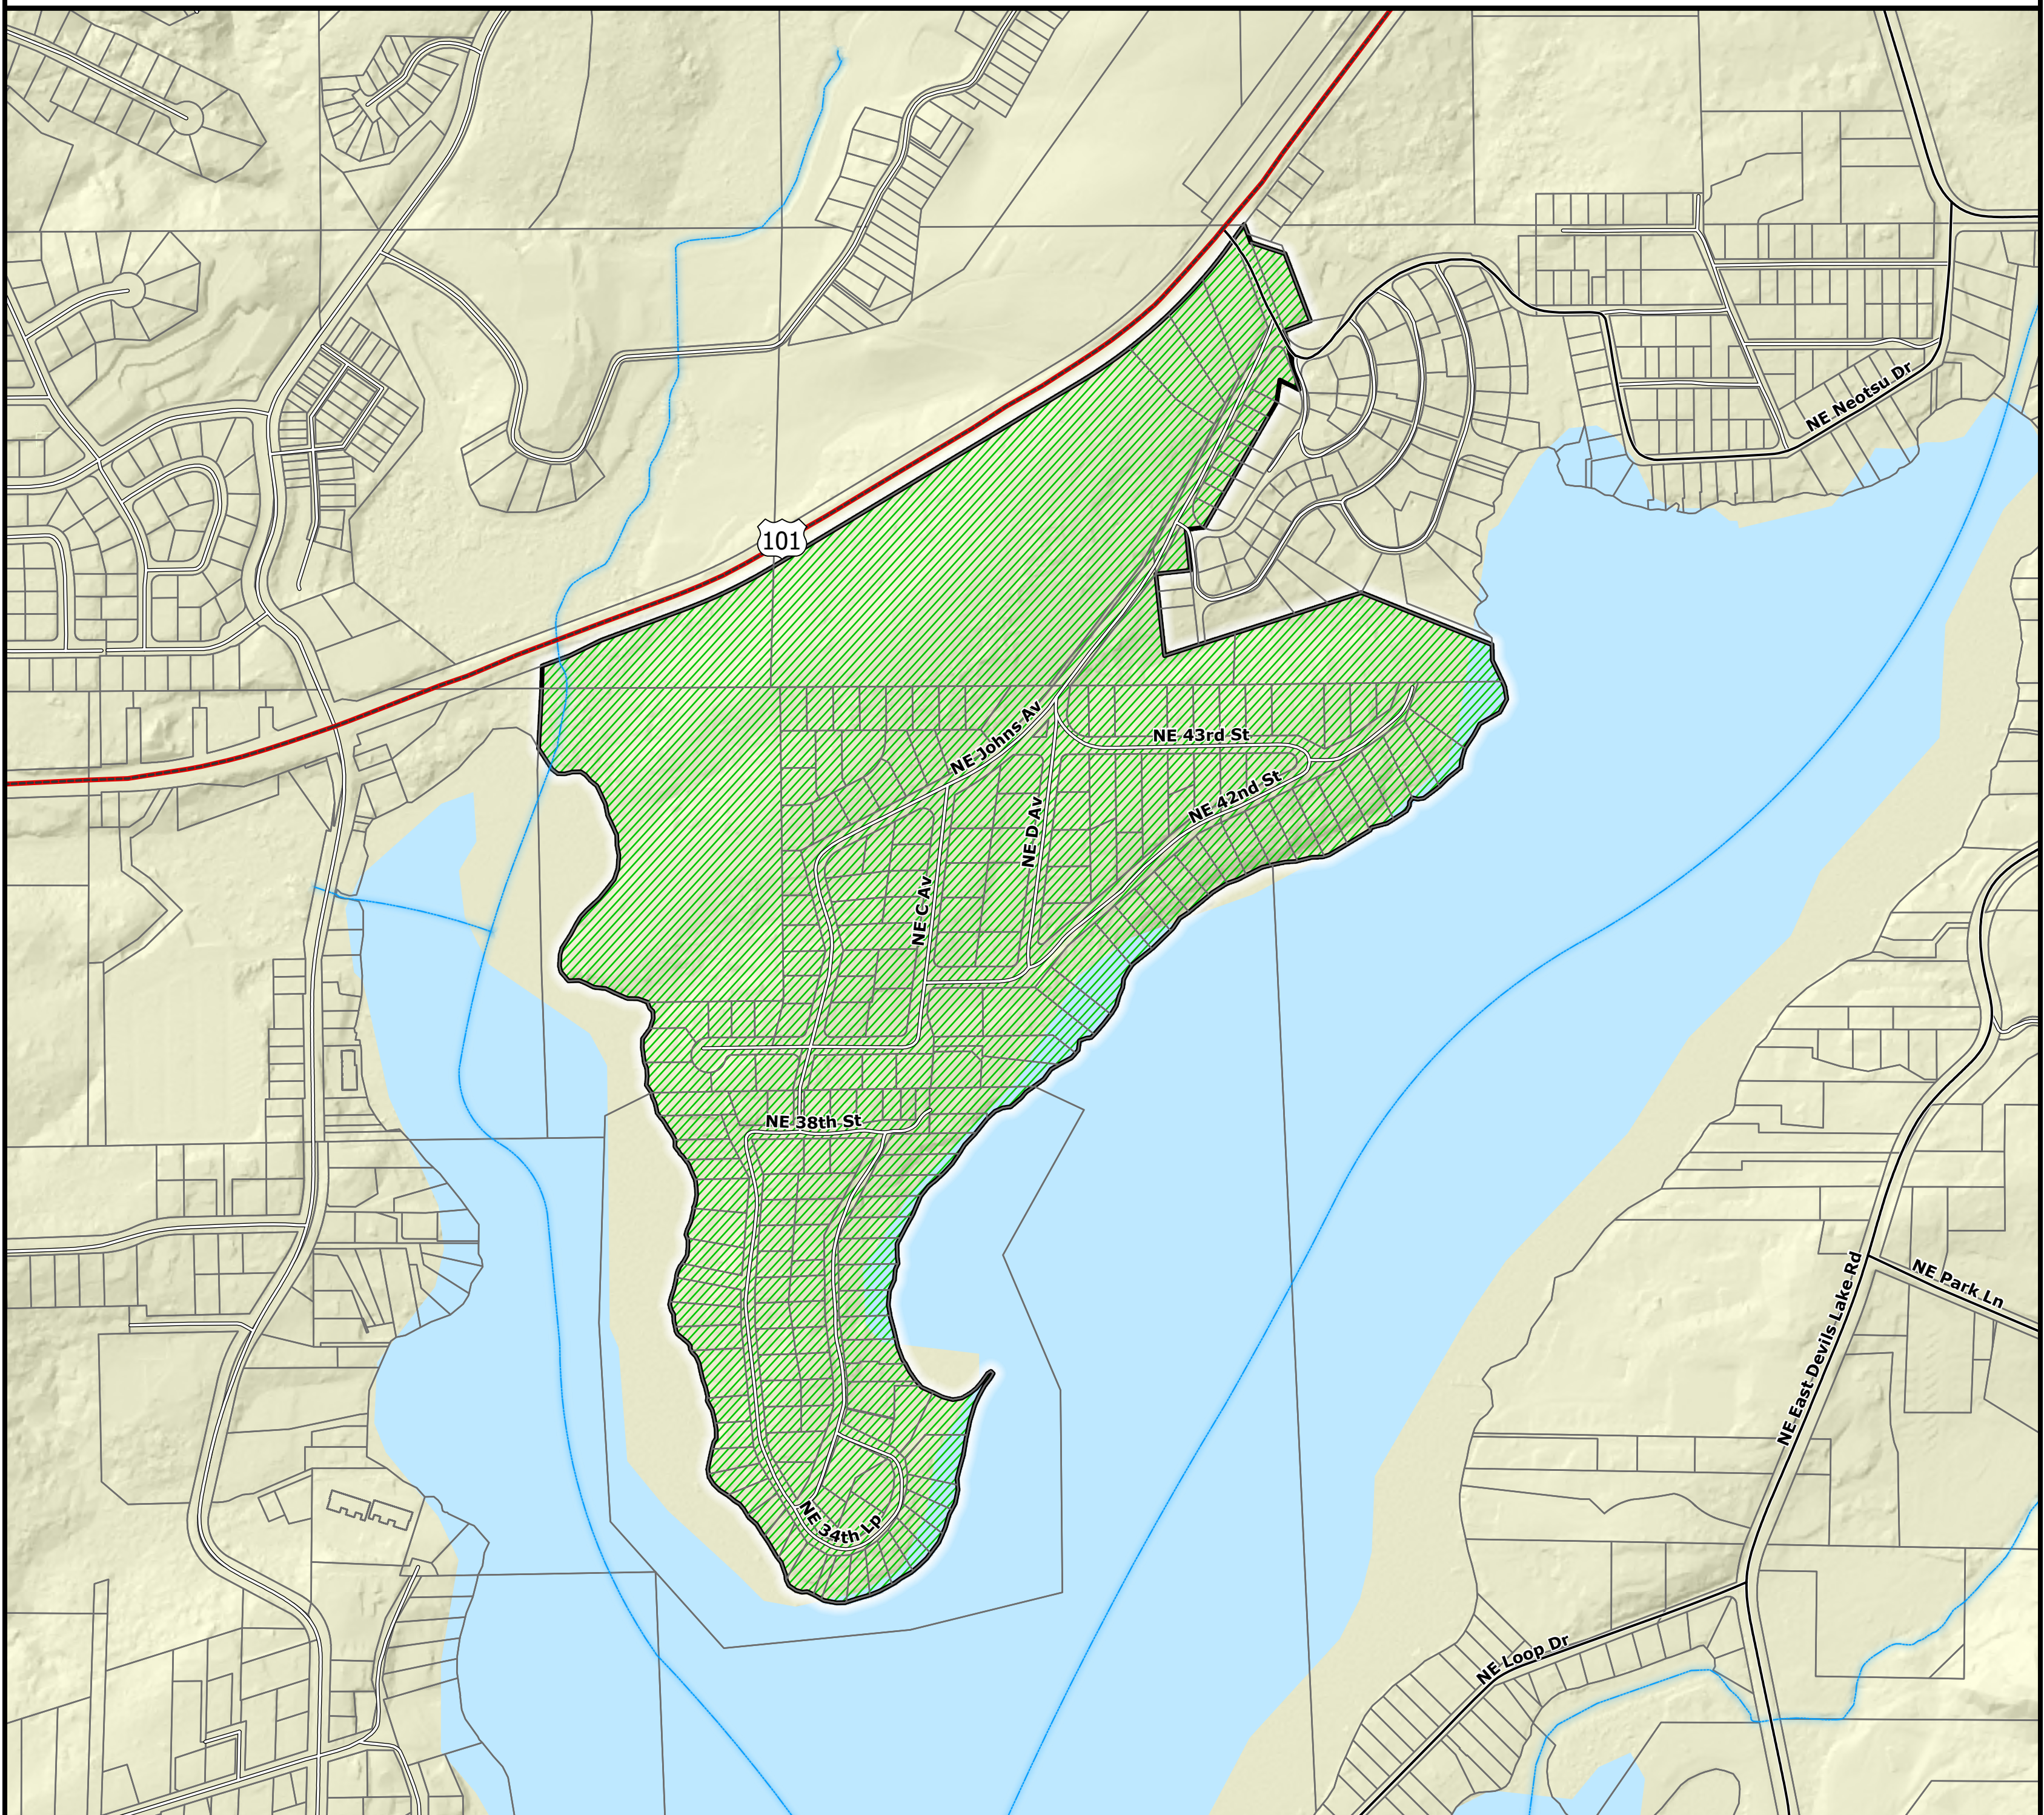

Lake Point Road District

Lake Point Road District

Miles

Projection: NAD 83 HARN Lambert Conformal Conic
Data Sources: Lincoln County Assessor, Public Works, and Surveyor
Copyright: 2026 by Lincoln County, Oregon

Produced On: 3/3/2026; District data from 10/2025
Scale: 1:4,000

Area of Detail

Lincoln County