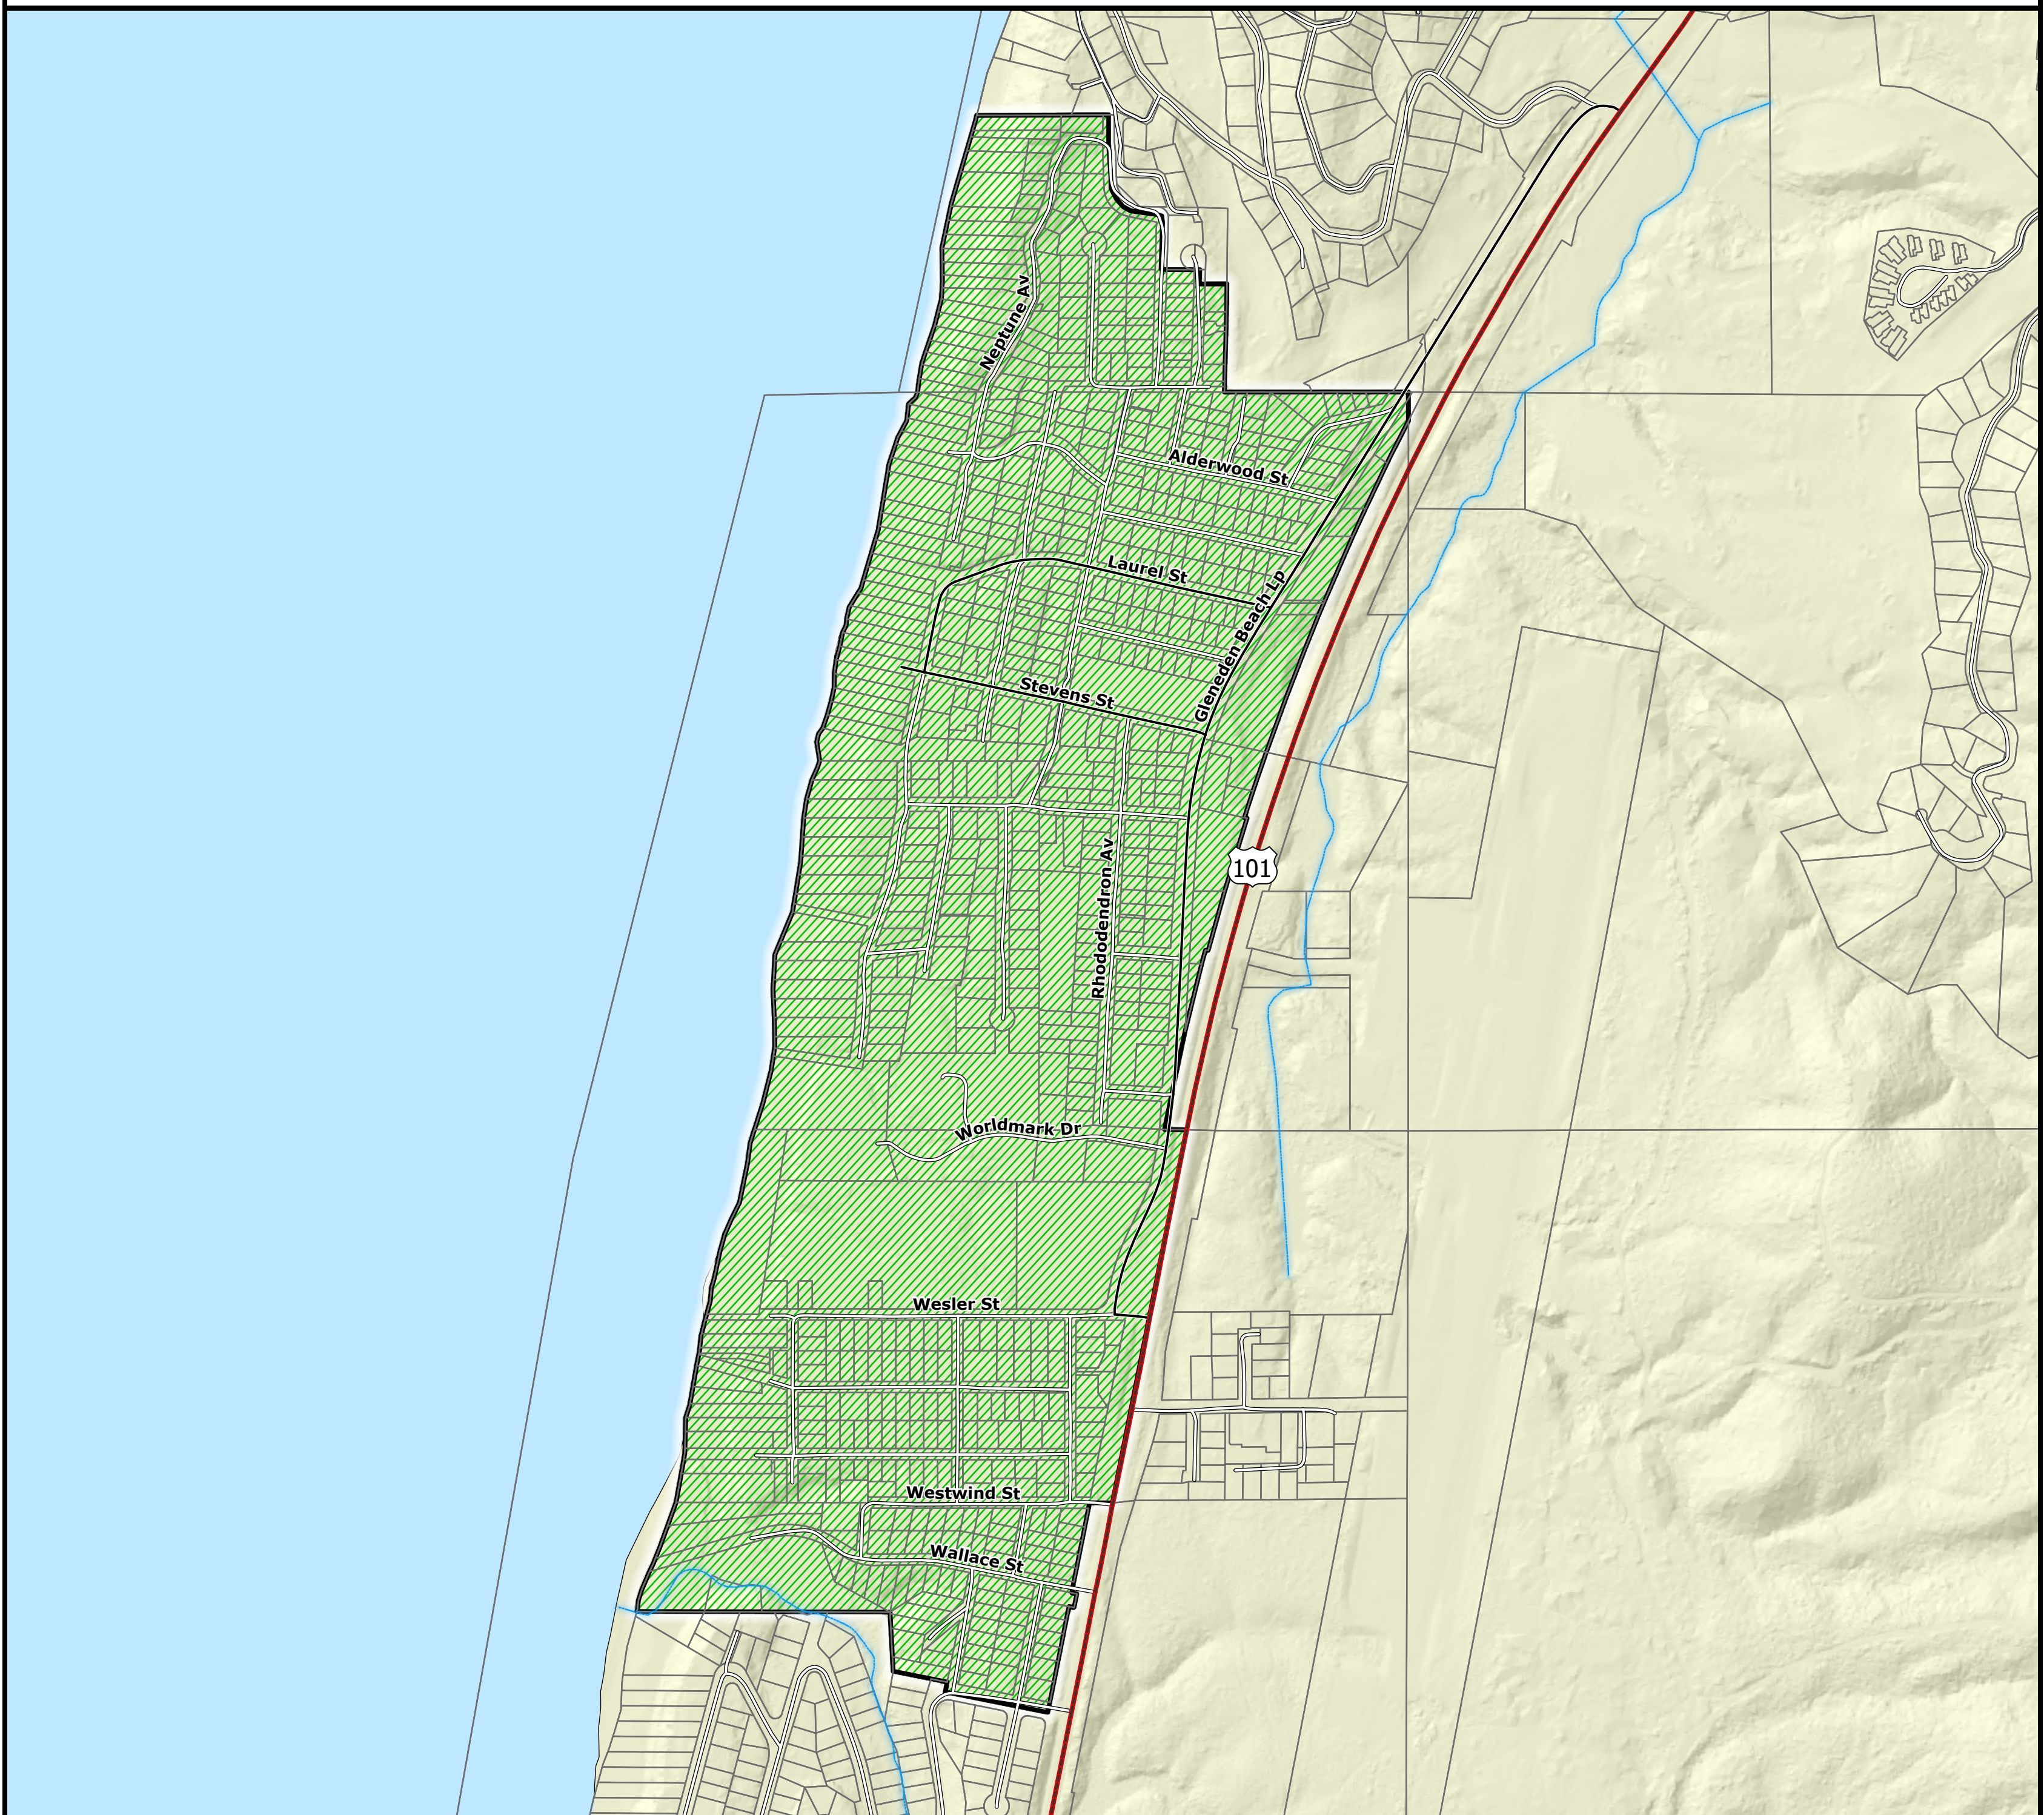

Gleneden Beach Road District

Gleneden Beach Road District

0 0.1 0.2 0.3 0.4 0.5

Miles

Projection: NAD 83 HARN Lambert Conformal Conic
Data Sources: Lincoln County Assessor, Public Works, and Surveyor
Copyright: 2026 by Lincoln County, Oregon

Produced On: 3/3/2026; District data from 10/2025
Scale: 1:5,000

Area of Detail

Lincoln County