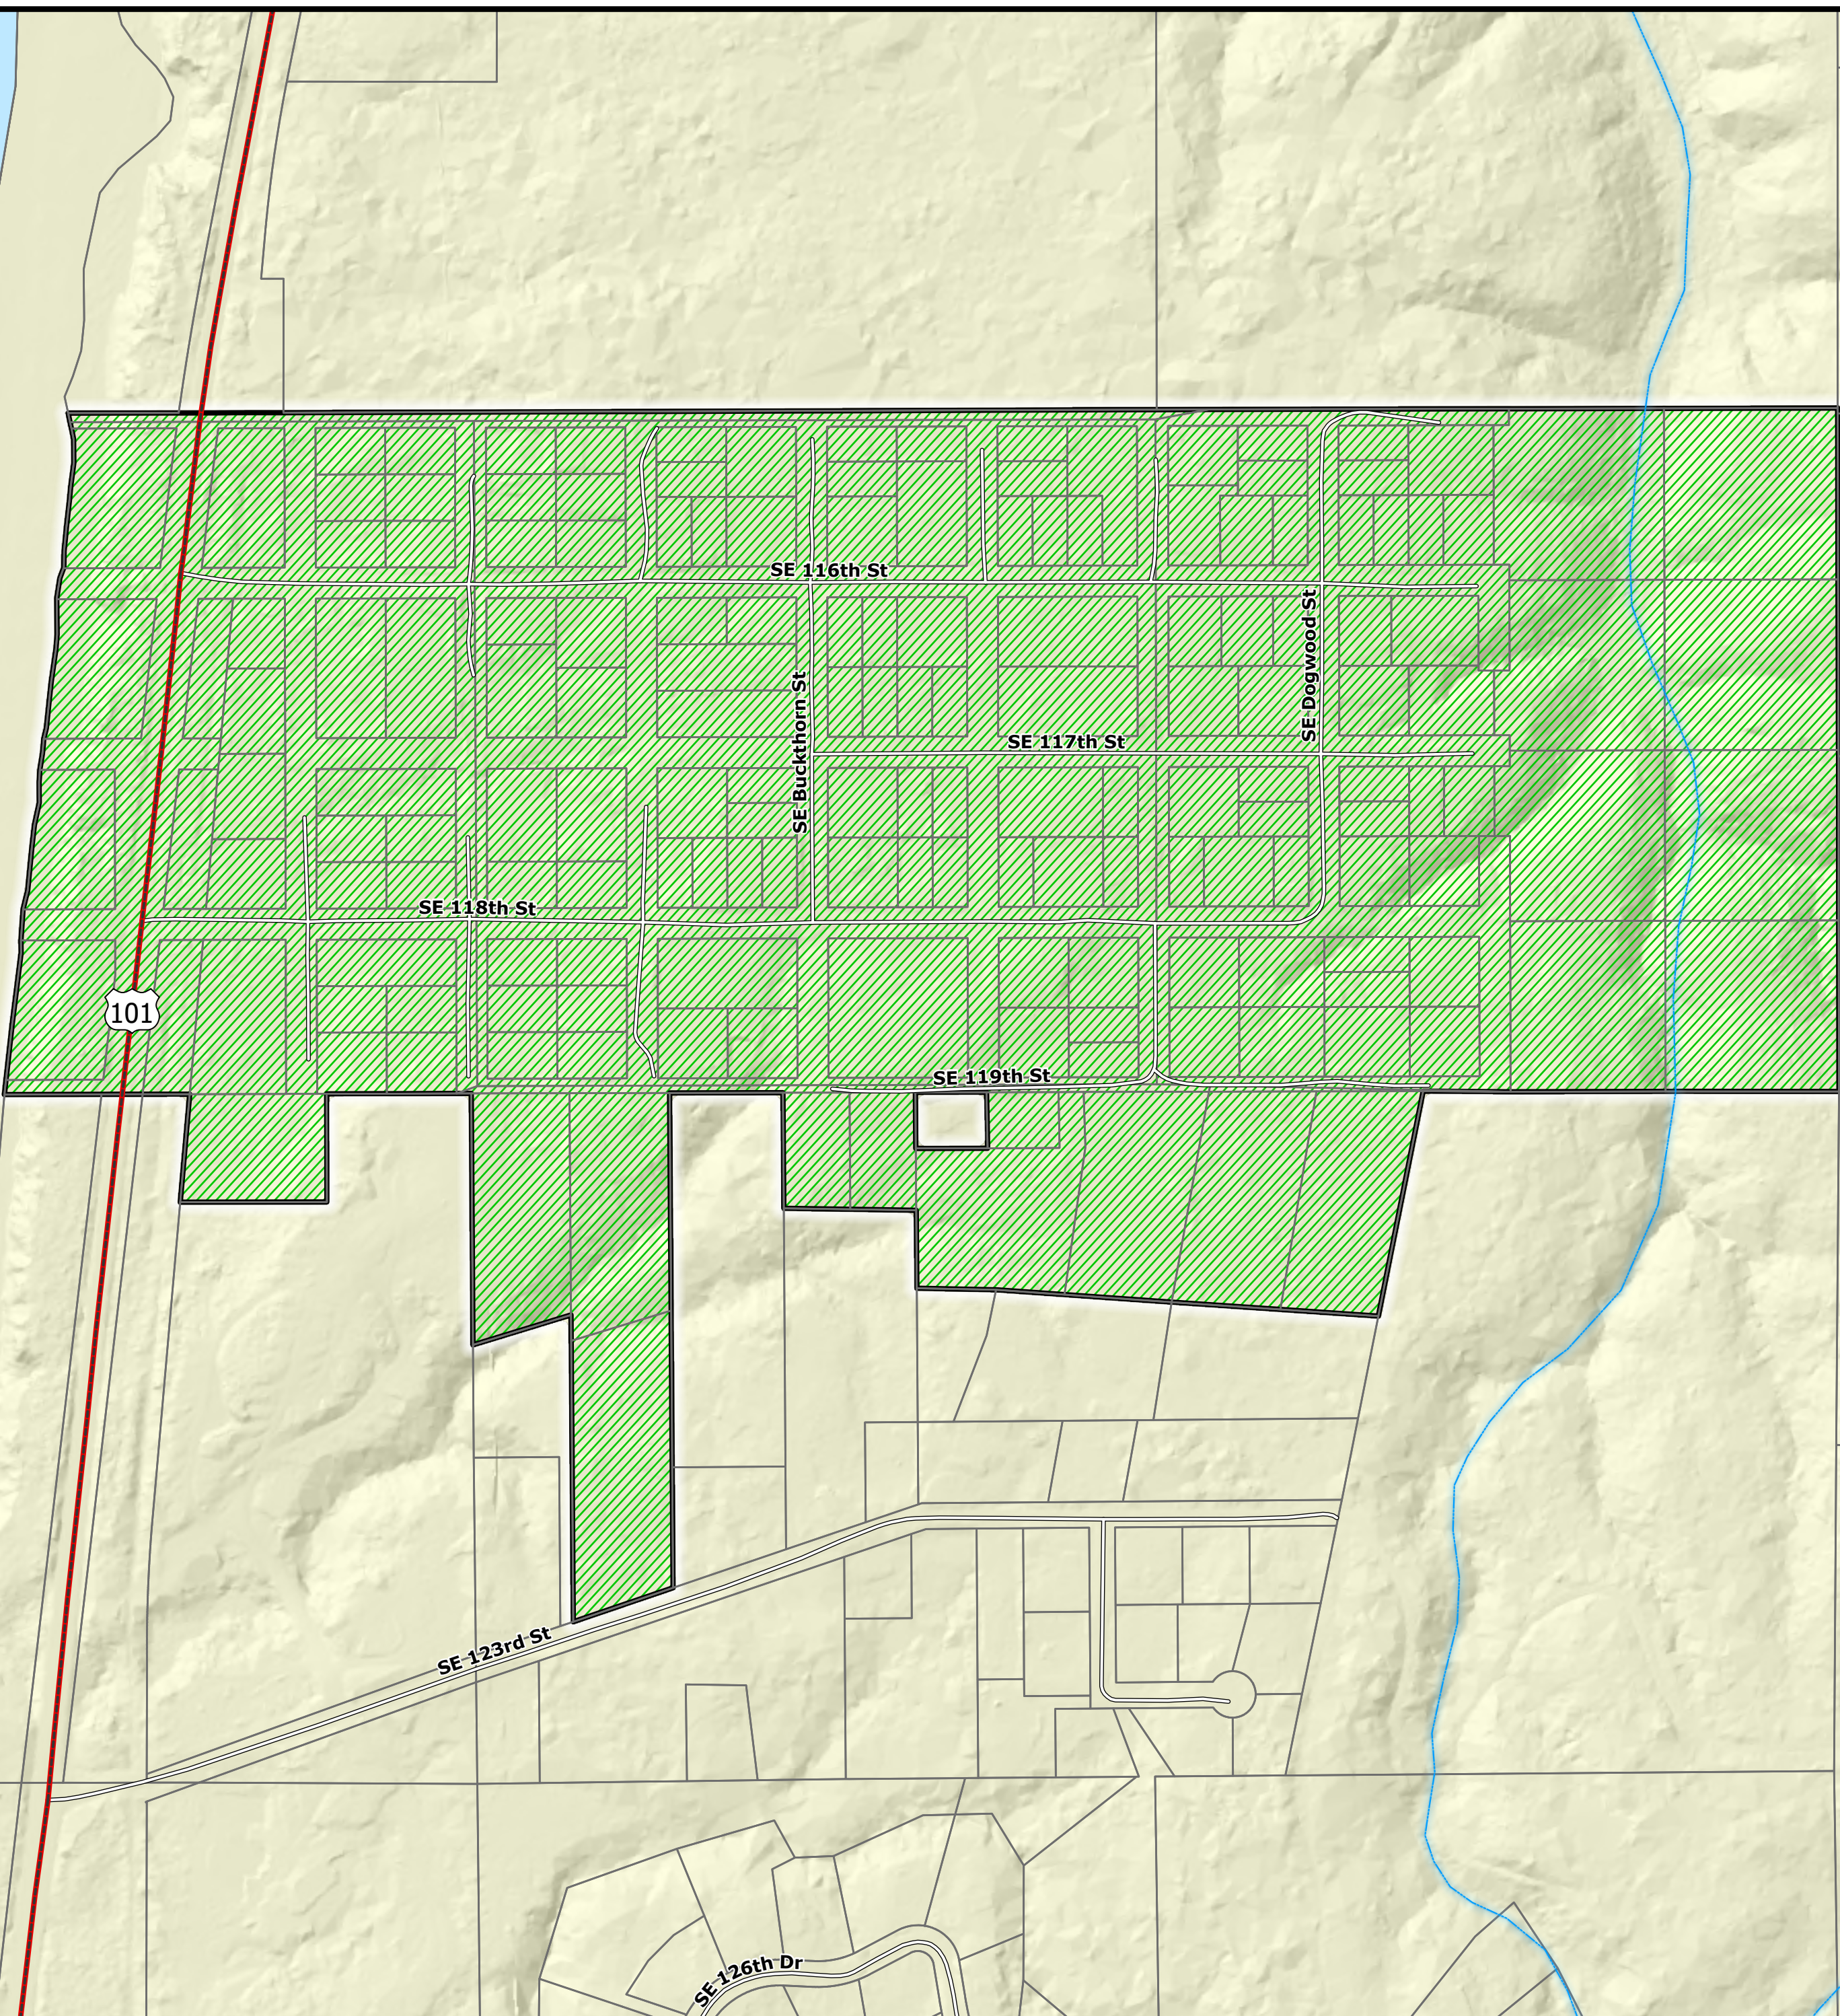

For Far Road District

For Far Road District