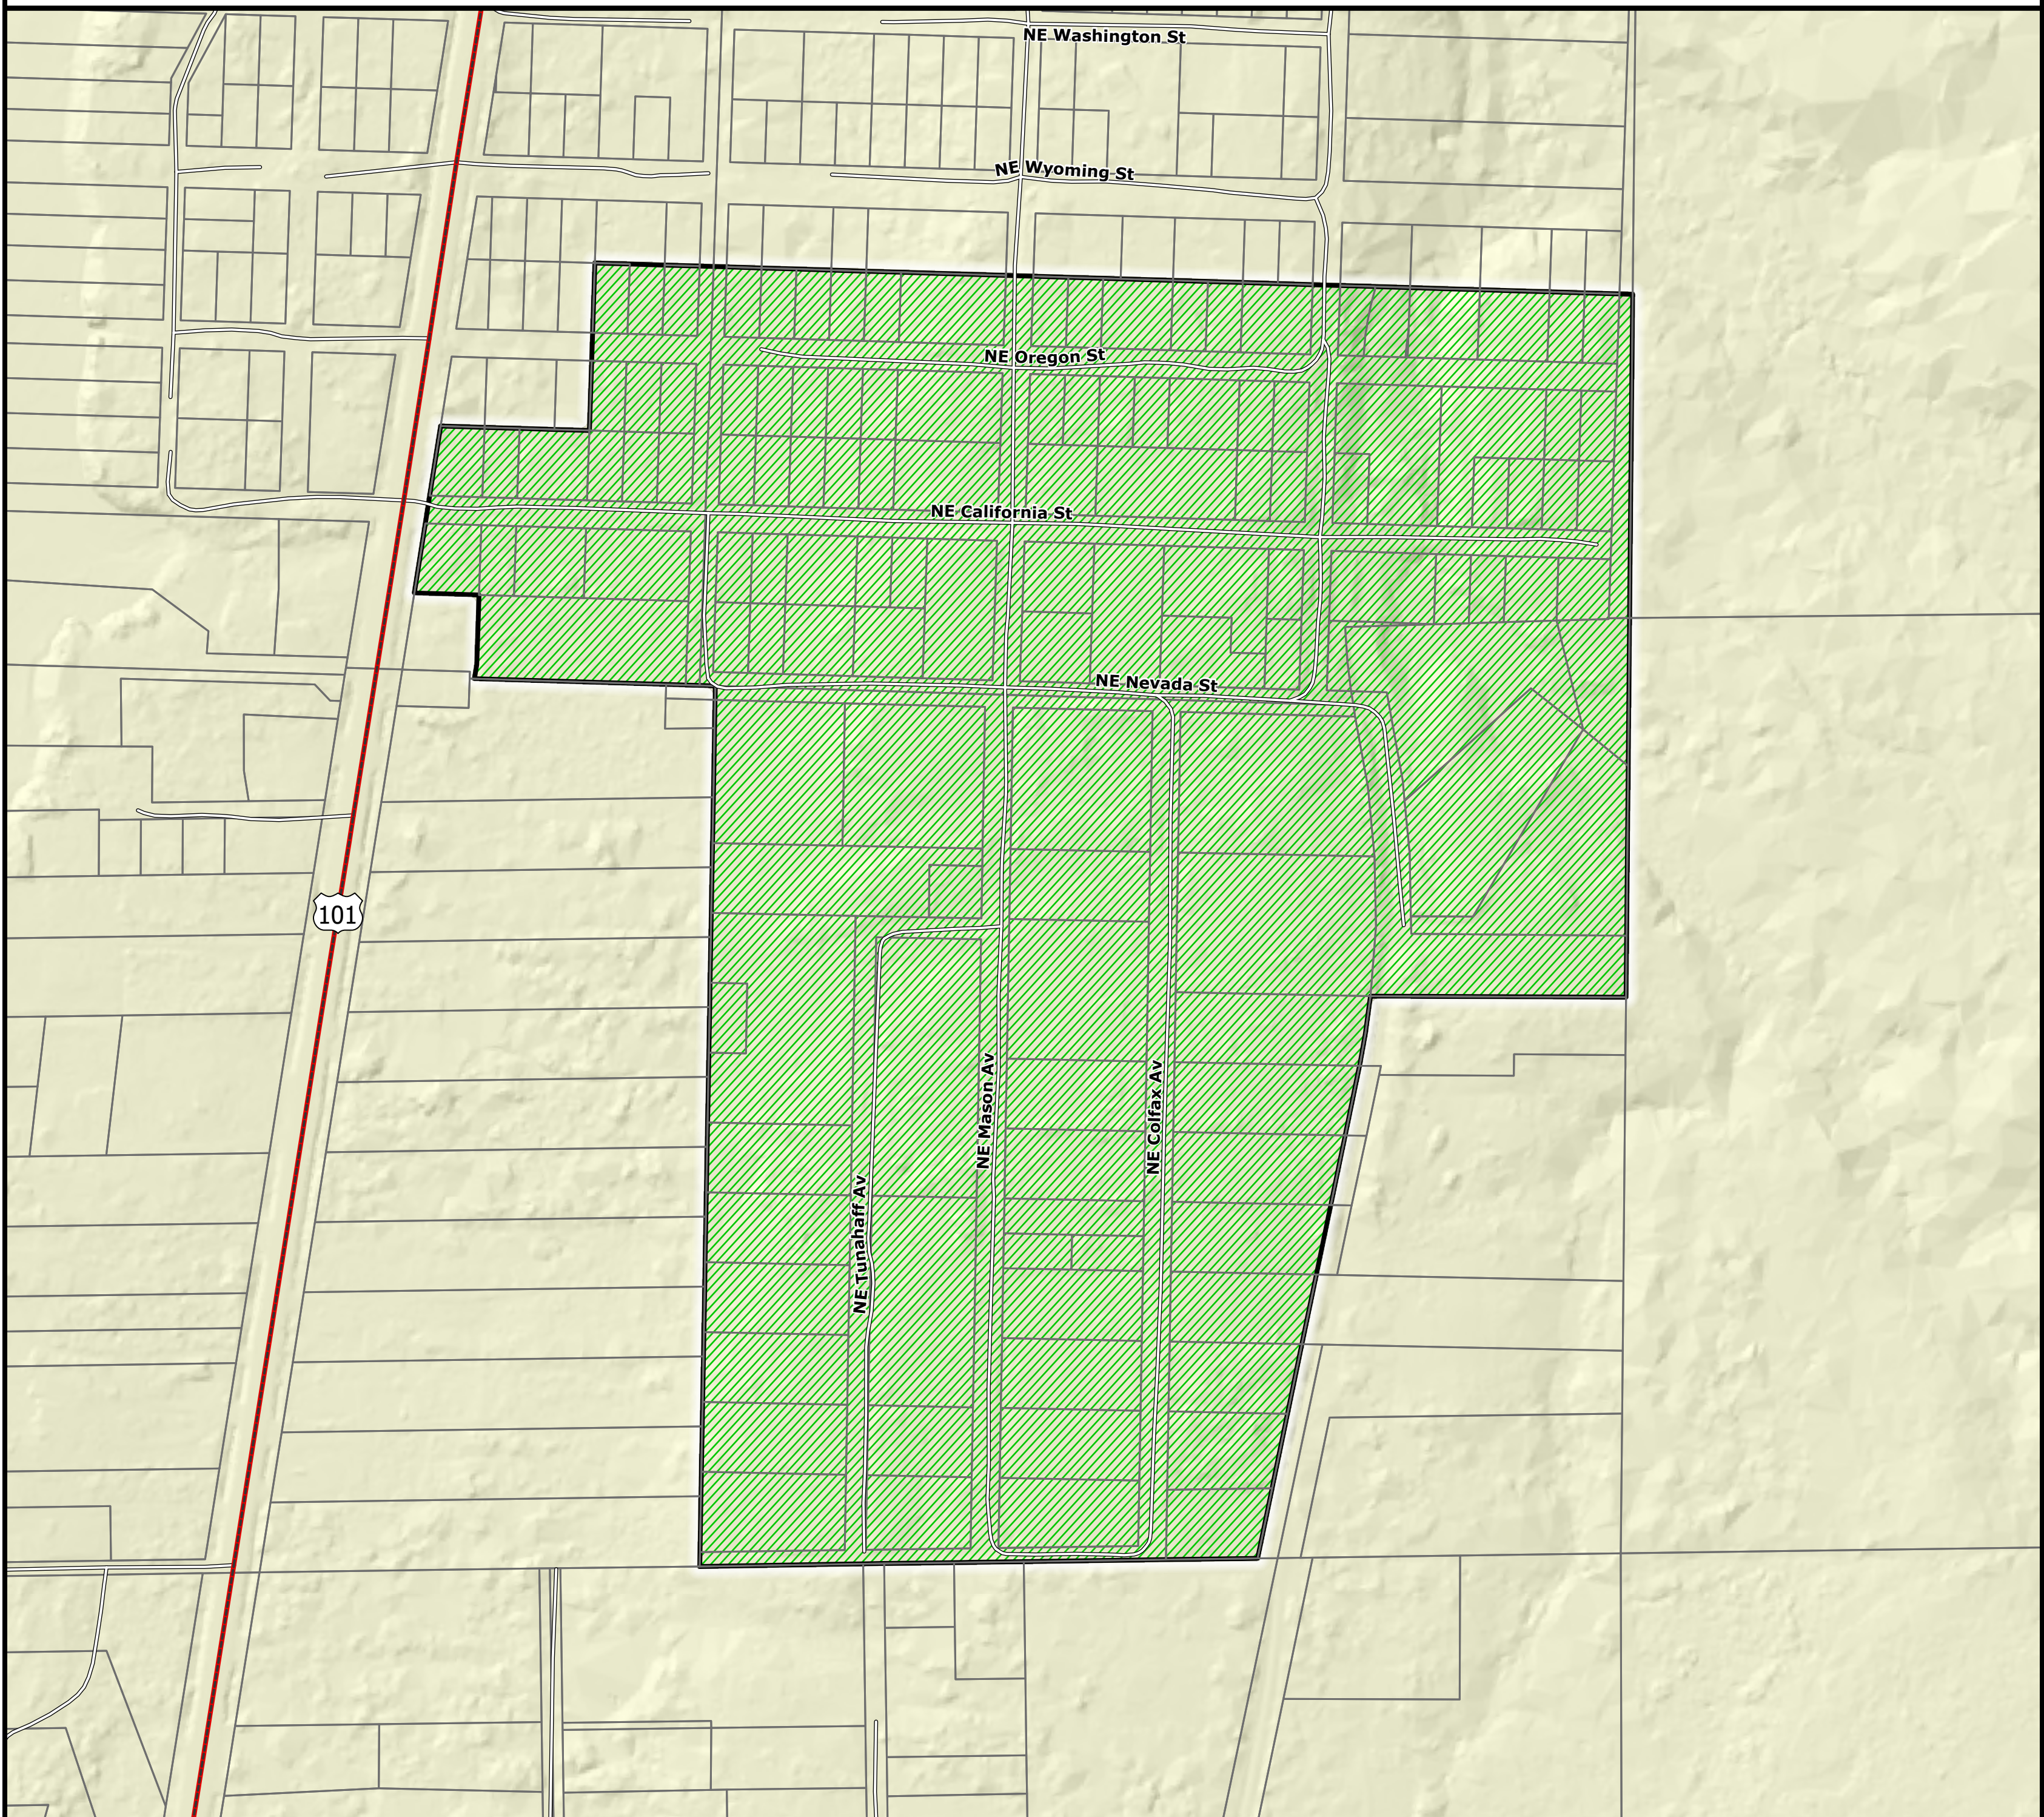

California Street Road District

California Street Road District

0 200 400 600 800 1,000

Feet

Projection: NAD 83 HARN Lambert Conformal Conic
Data Sources: Lincoln County Assessor, Public Works, and Surveyor
Copyright: 2026 by Lincoln County, Oregon

Produced On: 3/3/2026; District data from 10/2025
Scale: 1:2,000

Area of Detail

Lincoln County