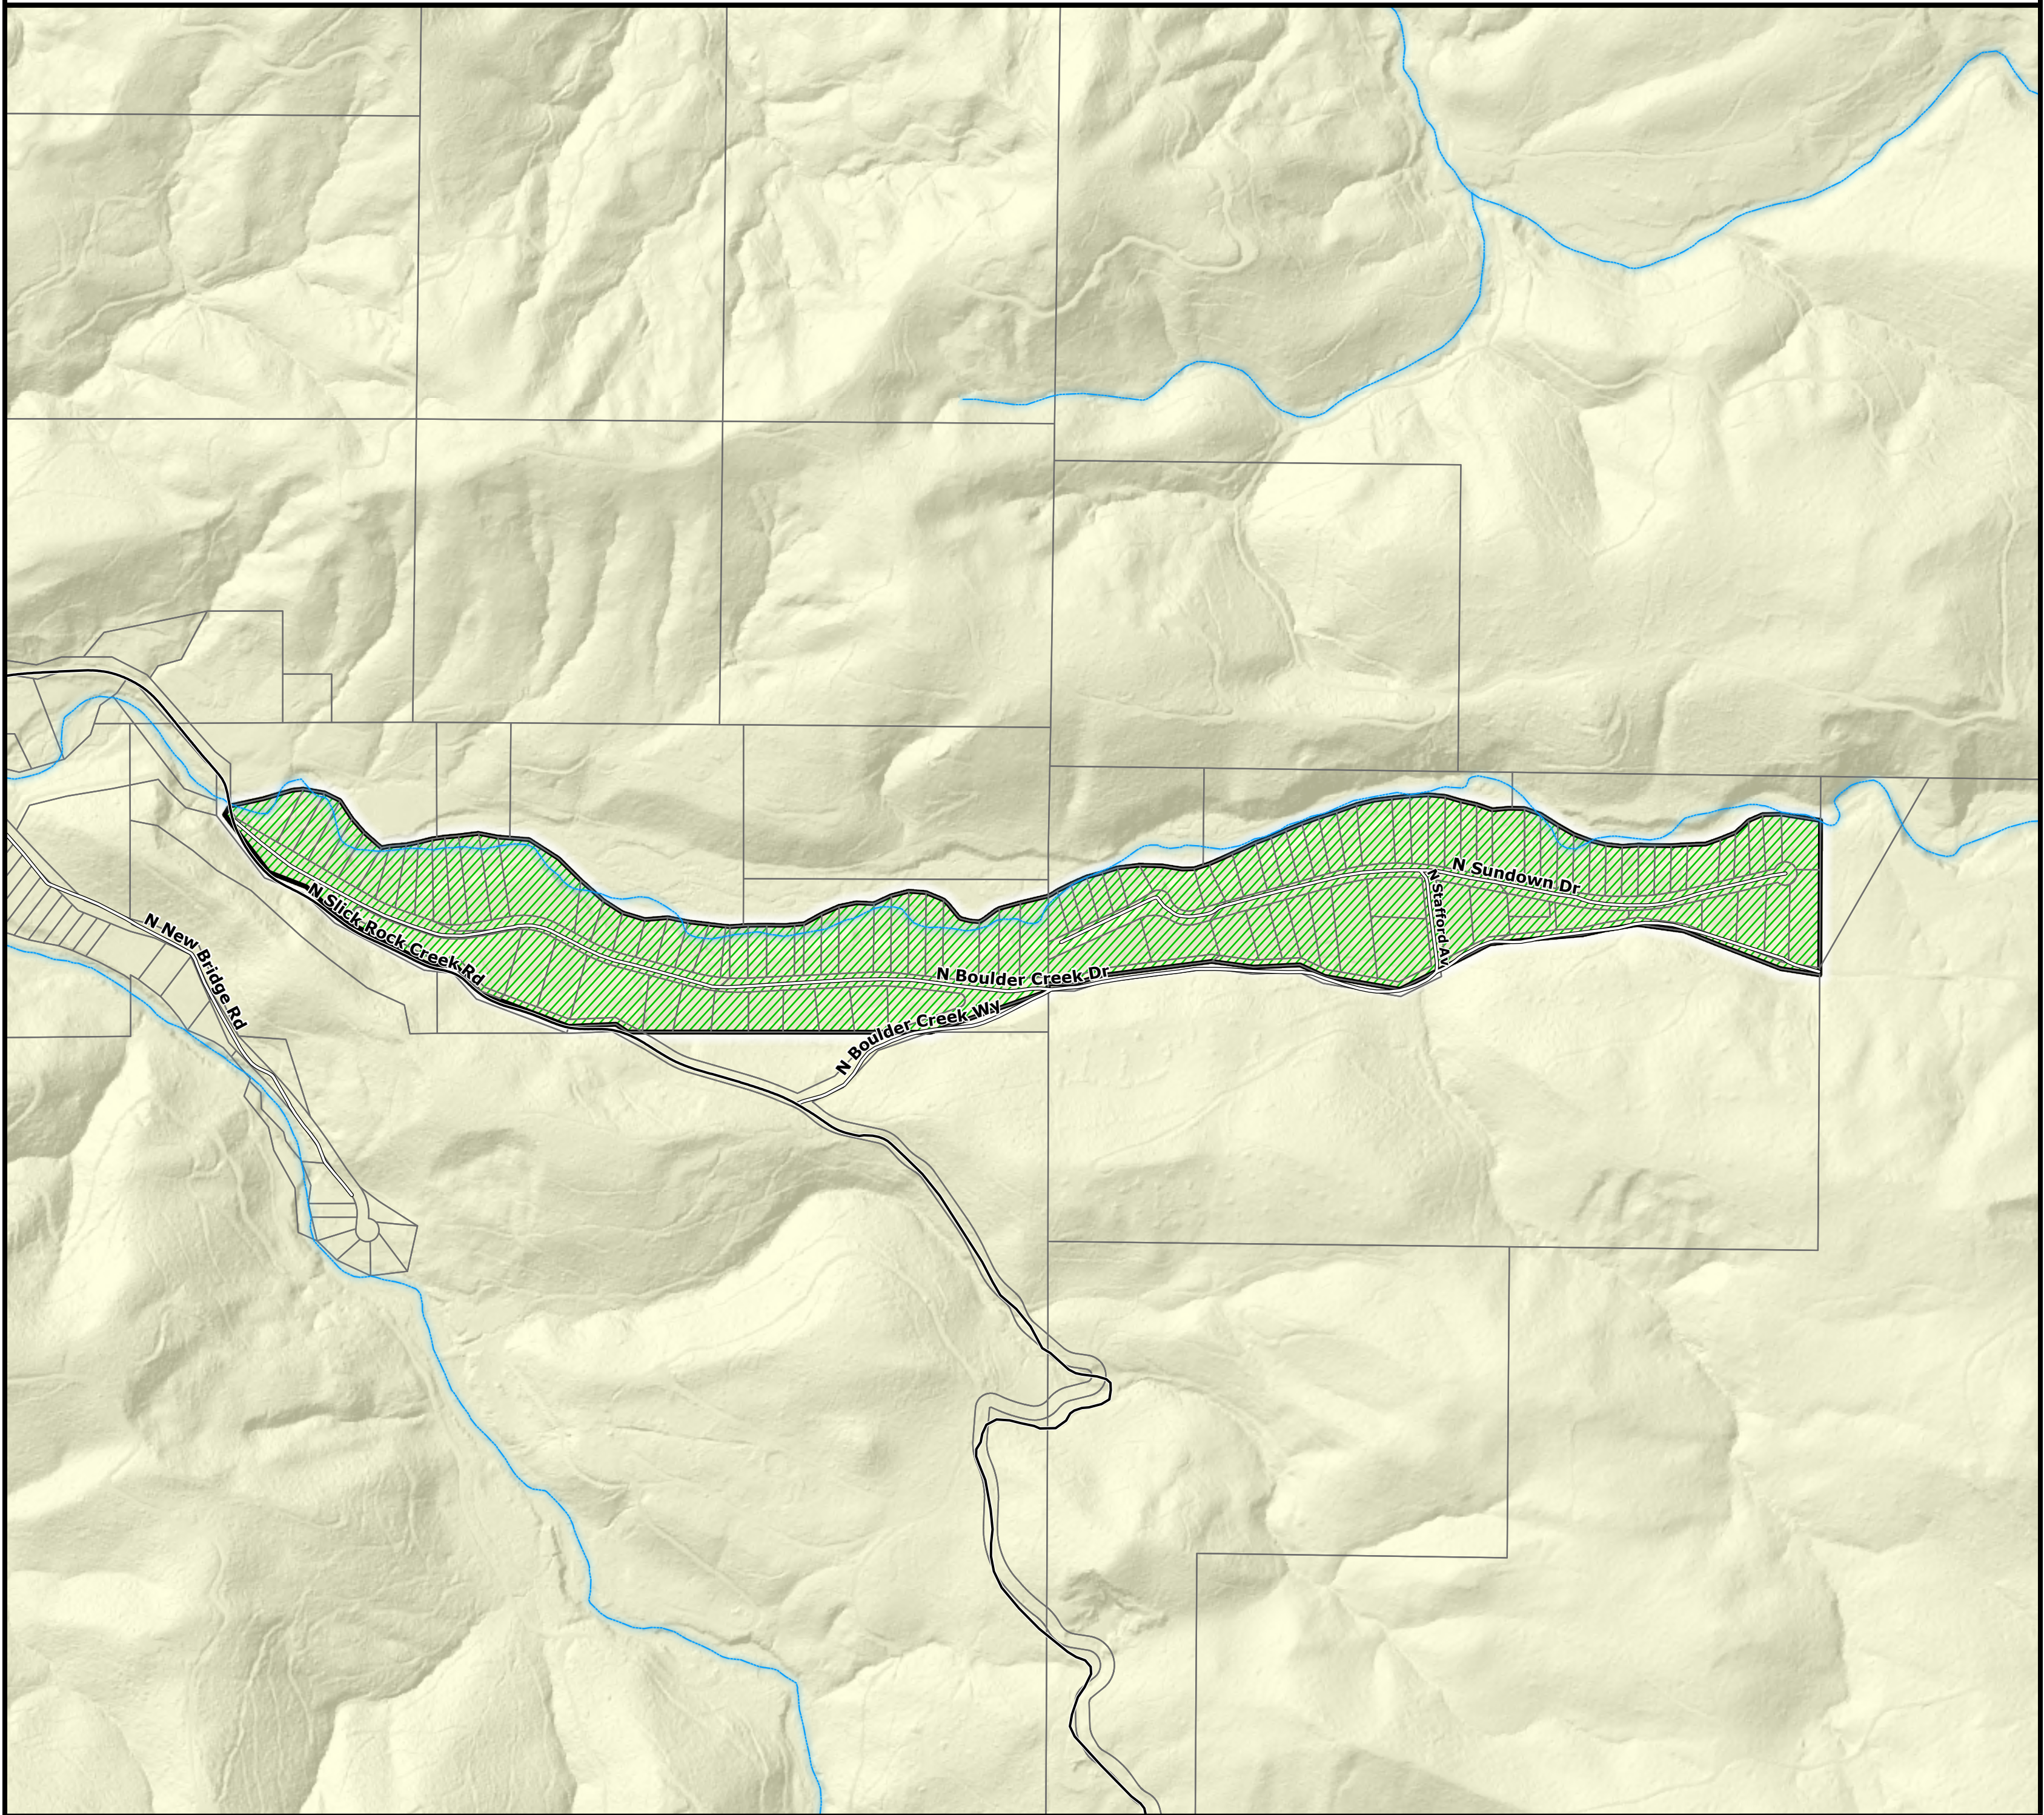

Boulder Creek Retreat Road District

Boulder Creek Retreat Road District

Projection: NAD 83 HARN Lambert Conformal Conic
Data Sources: Lincoln County Assessor, Public Works, and Surveyor
Copyright: 2026 by Lincoln County, Oregon

Produced On: 3/3/2026; District data from 10/2025
Scale: 1:6,000

Area of Detail

Lincoln County