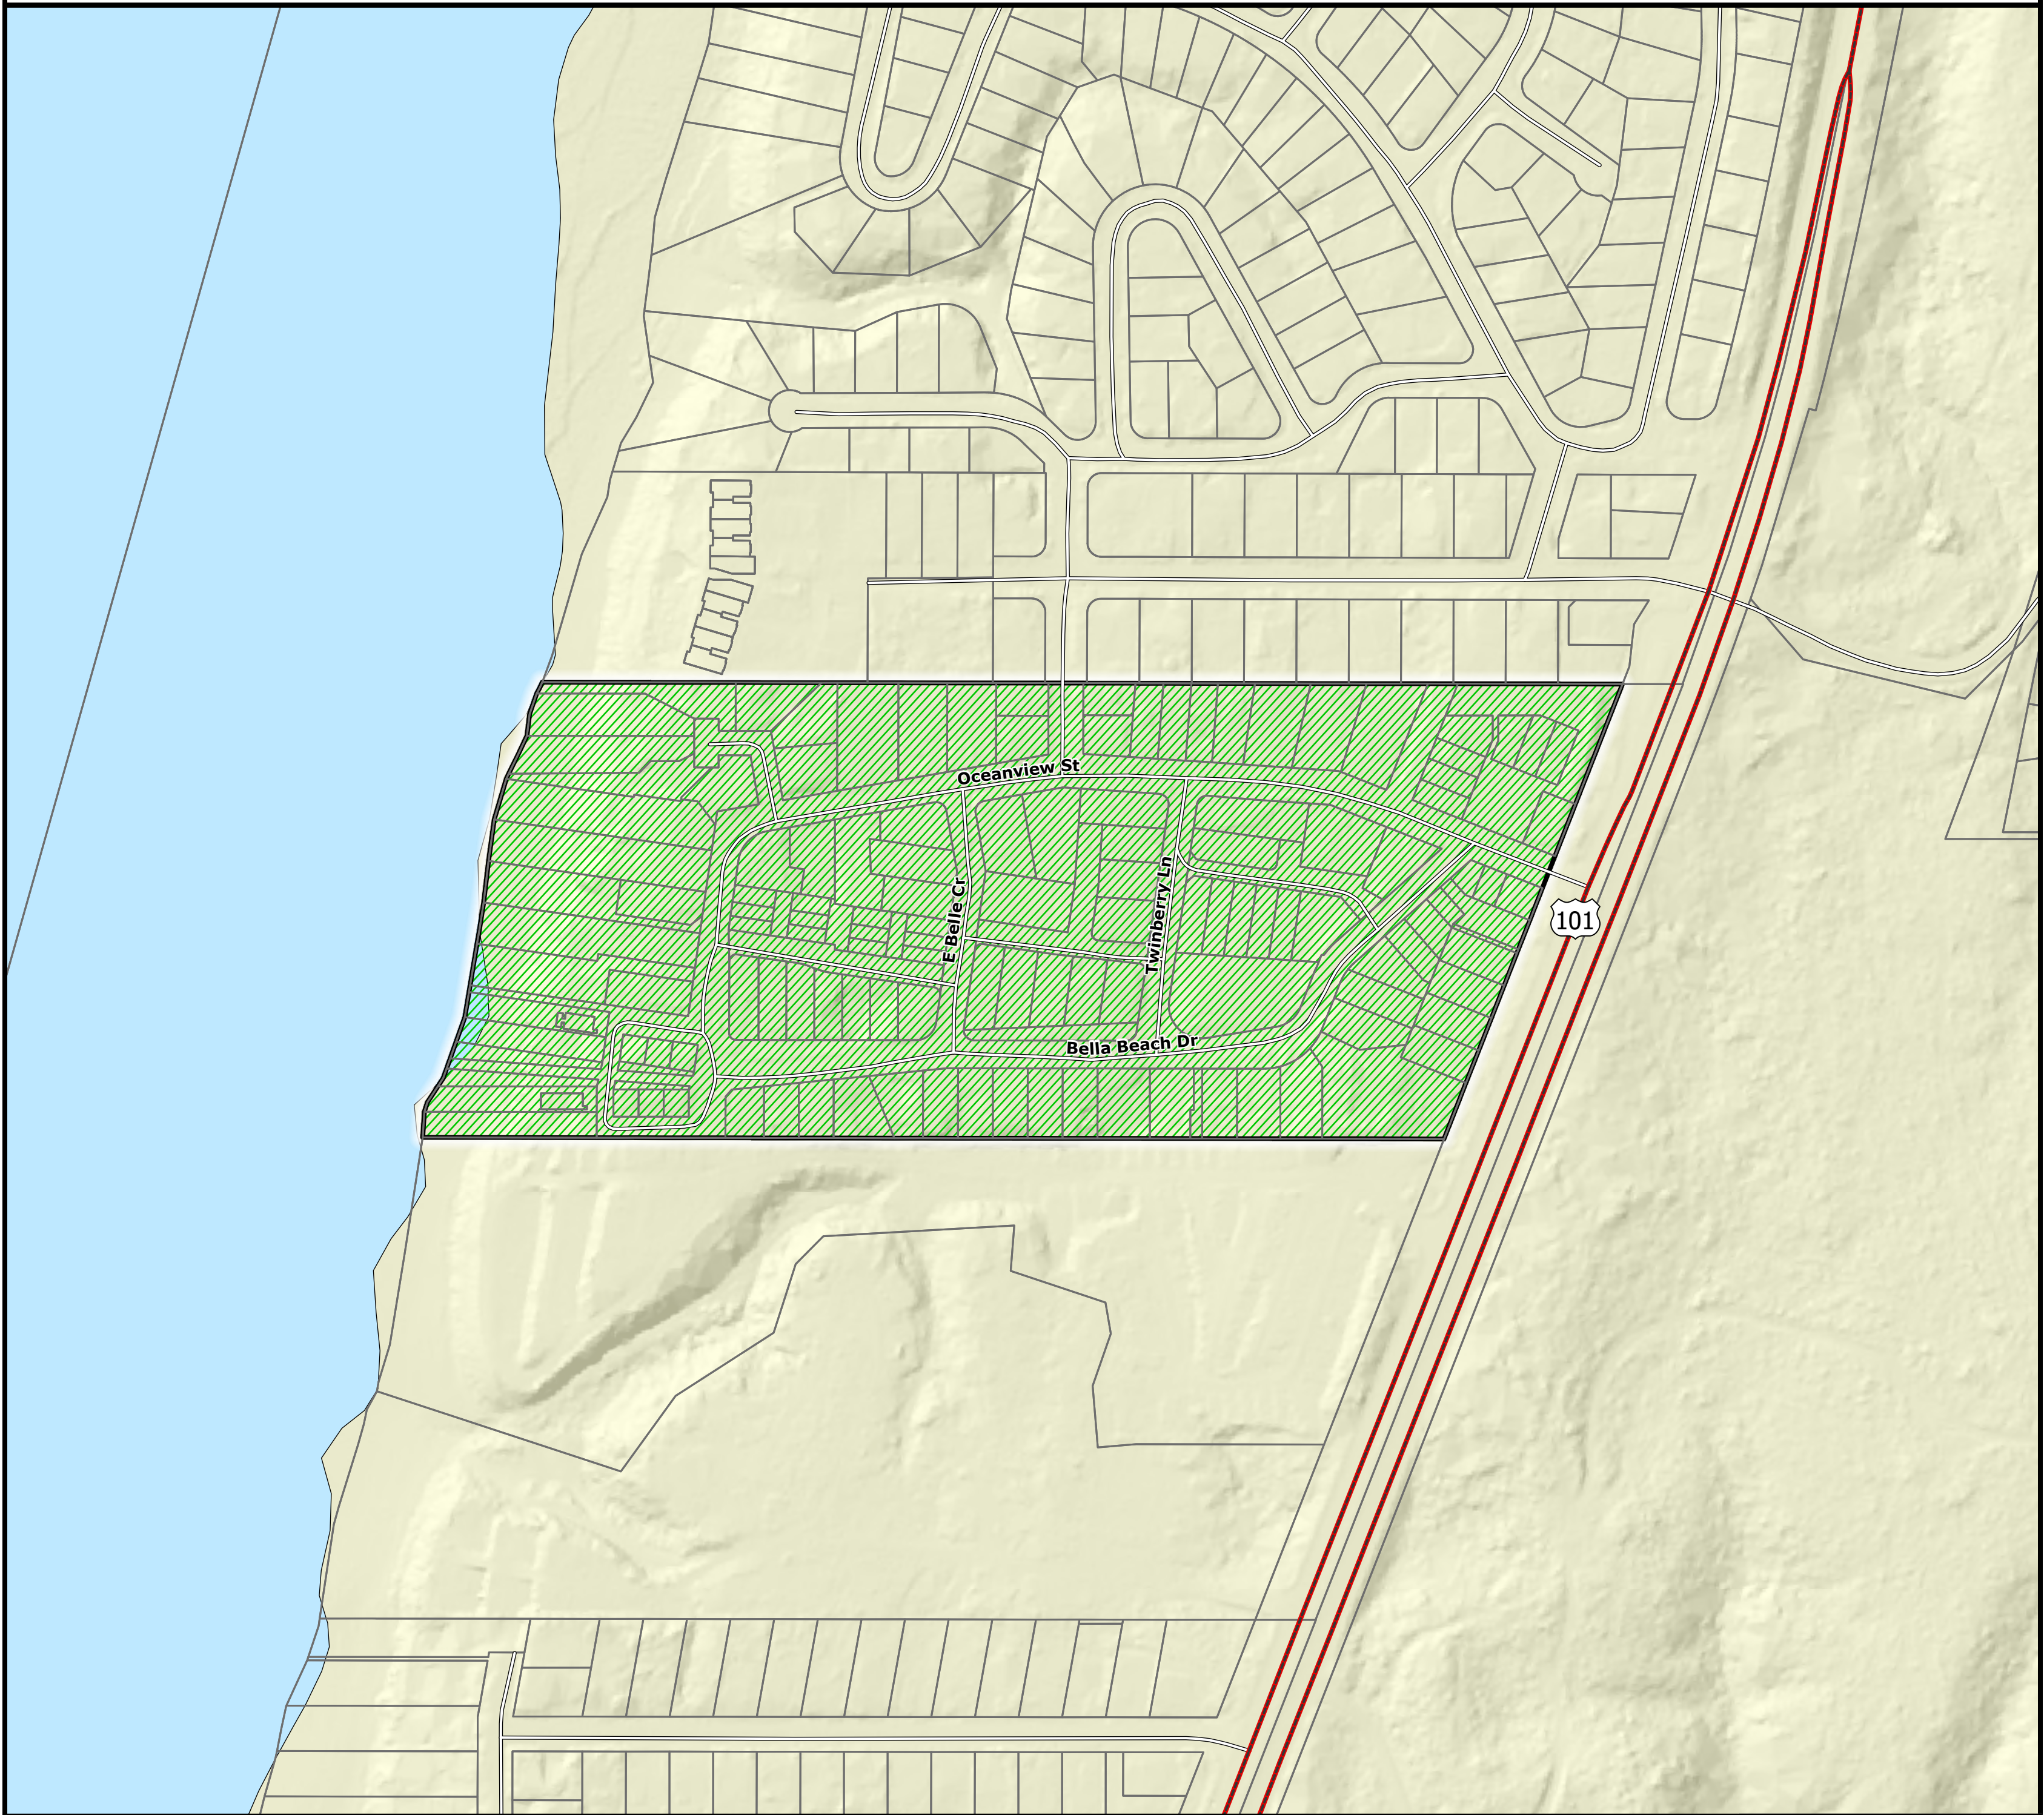

Belle Mer Sigl Tract Special Road District

Belle Mer Sigl Tract Special Road District

0 200 400 600 800 1,000

Feet

Projection: NAD 83 HARN Lambert Conformal Conic
Data Sources: Lincoln County Assessor, Public Works, and Surveyor
Copyright: 2026 by Lincoln County, Oregon

Produced On: 3/3/2026; District data from 10/2025
Scale: 1:2,000

Area of Detail

Lincoln County