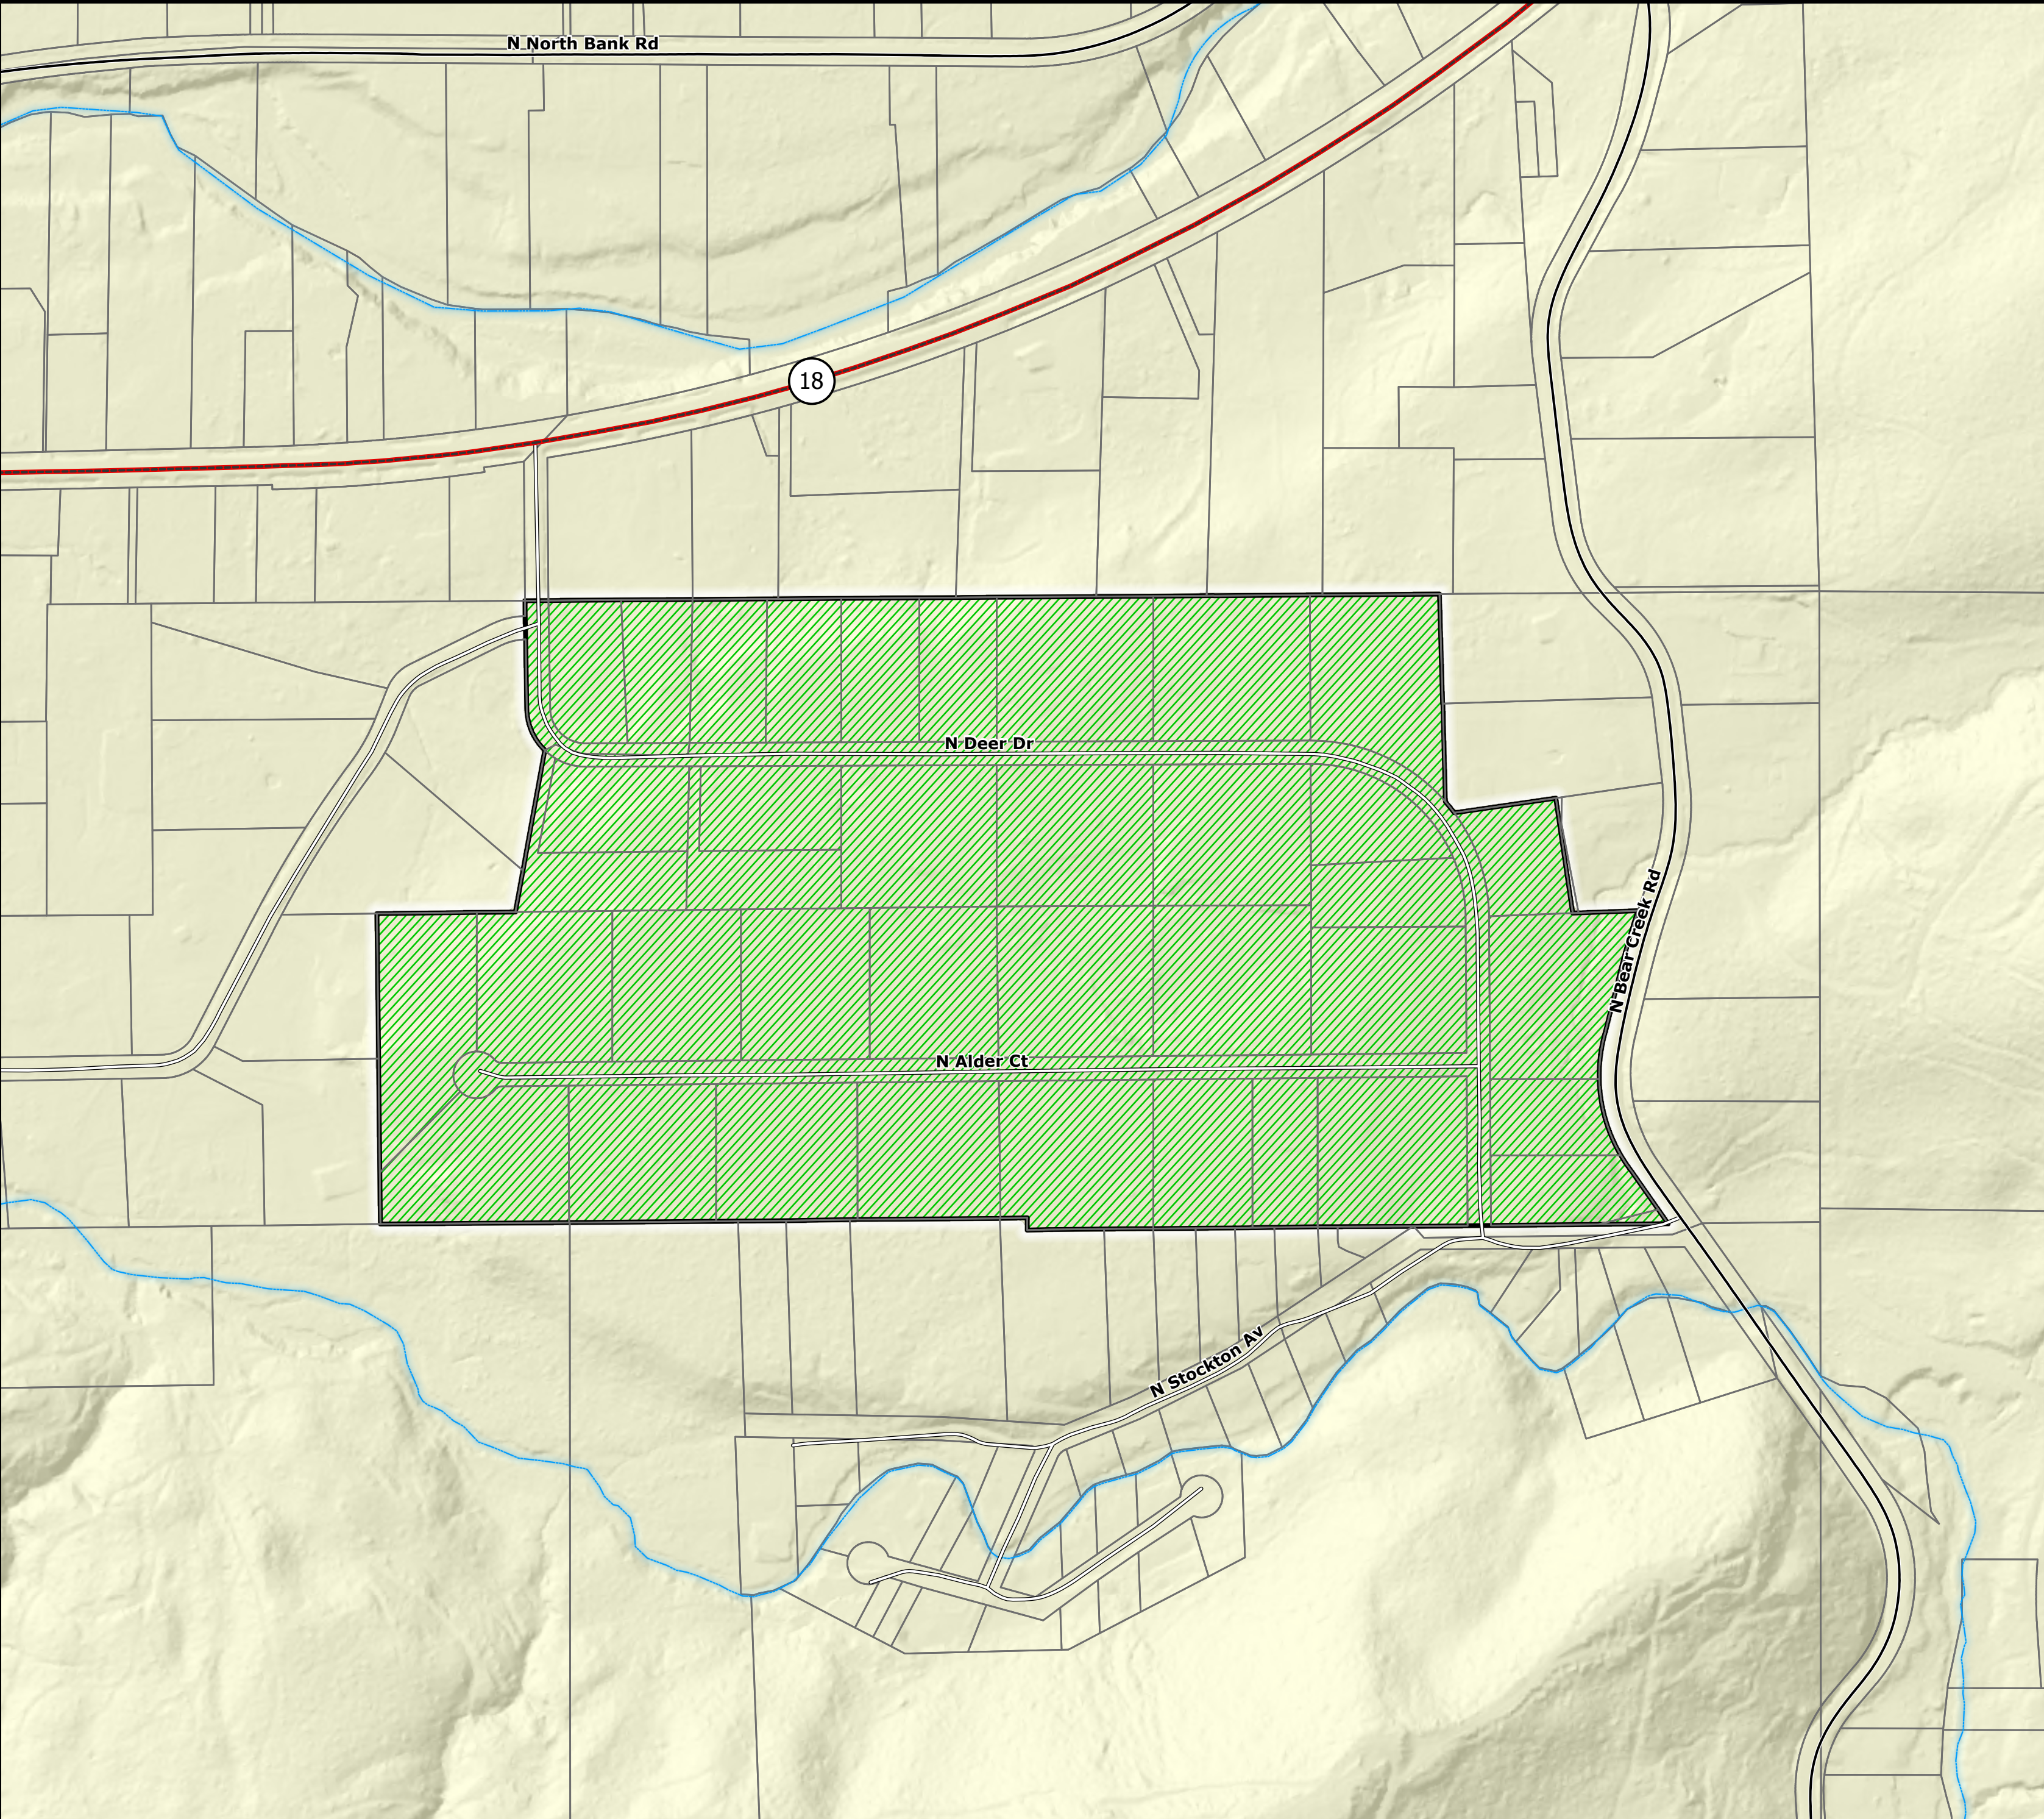

Bear Valley Road District

Bear Valley Road District