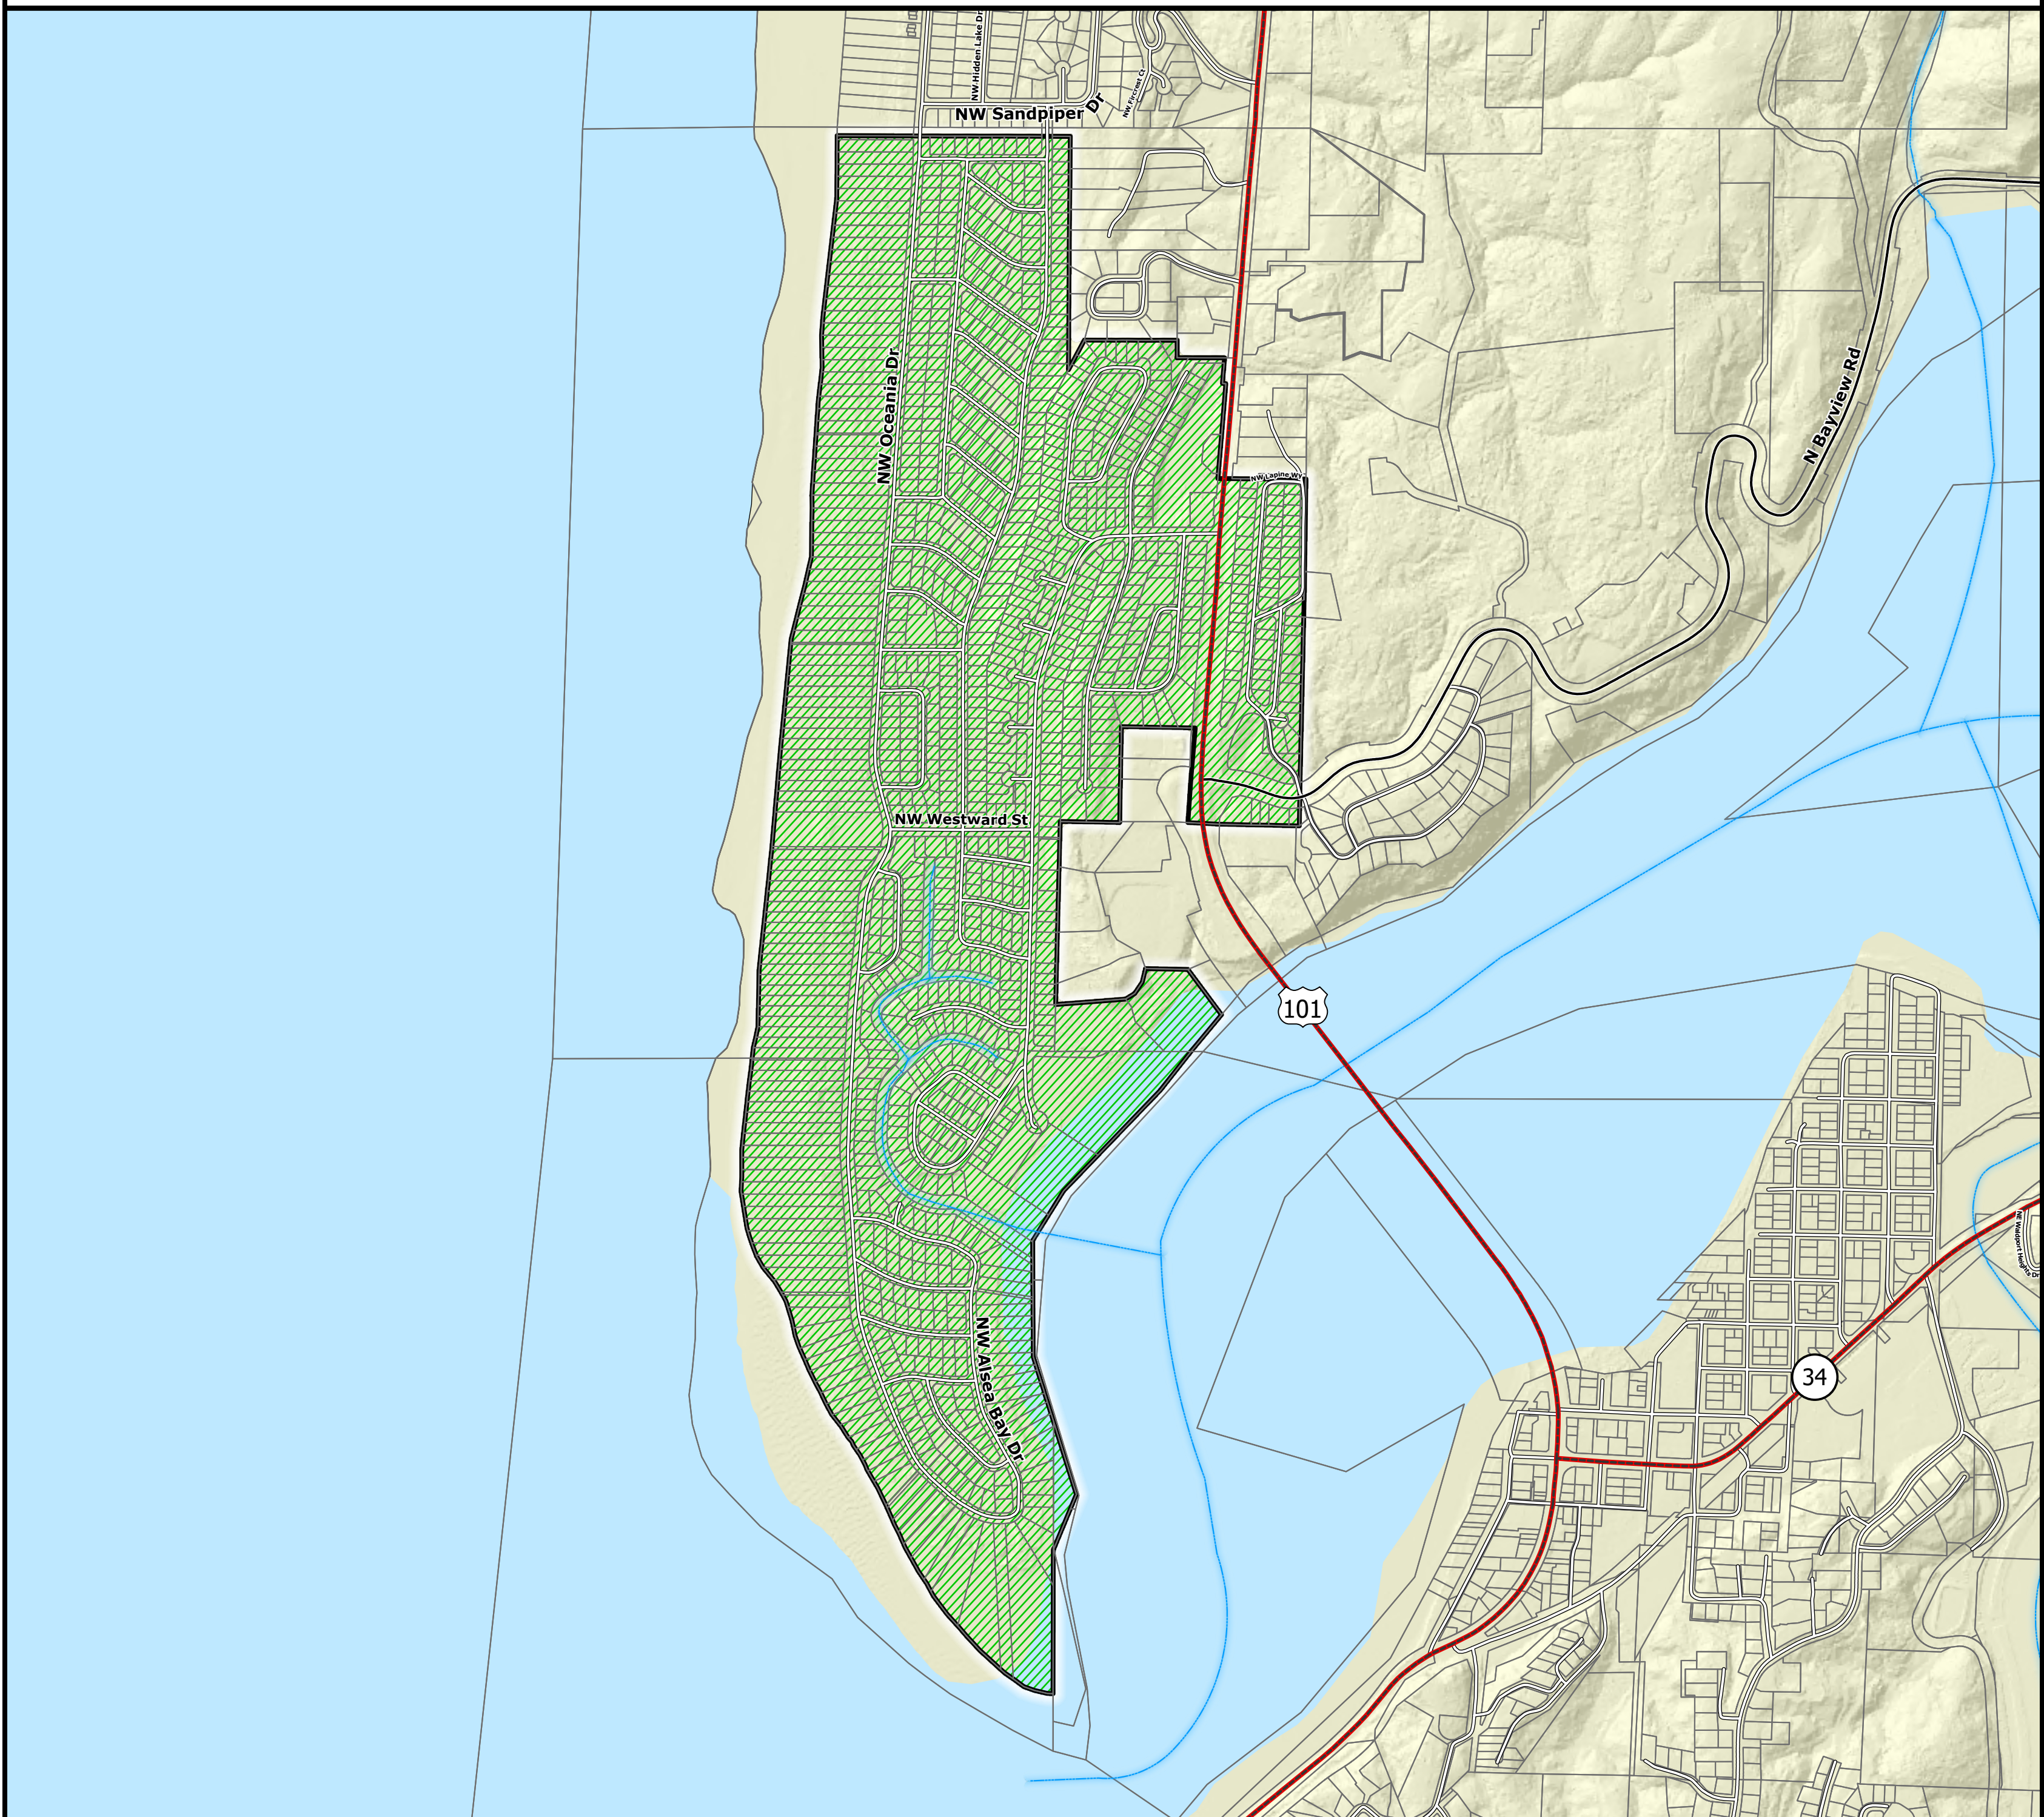

Bayshore Road District

Bayshore Road District

Miles

Area of Detail

Lincoln County

Projection: NAD 83 HARN Lambert Conformal Conic
Data Sources: Lincoln County Assessor, Public Works, and Surveyor
Copyright: 2026 by Lincoln County, Oregon

Produced On: 3/3/2026; District data from 10/2025
Scale: 1:8,000