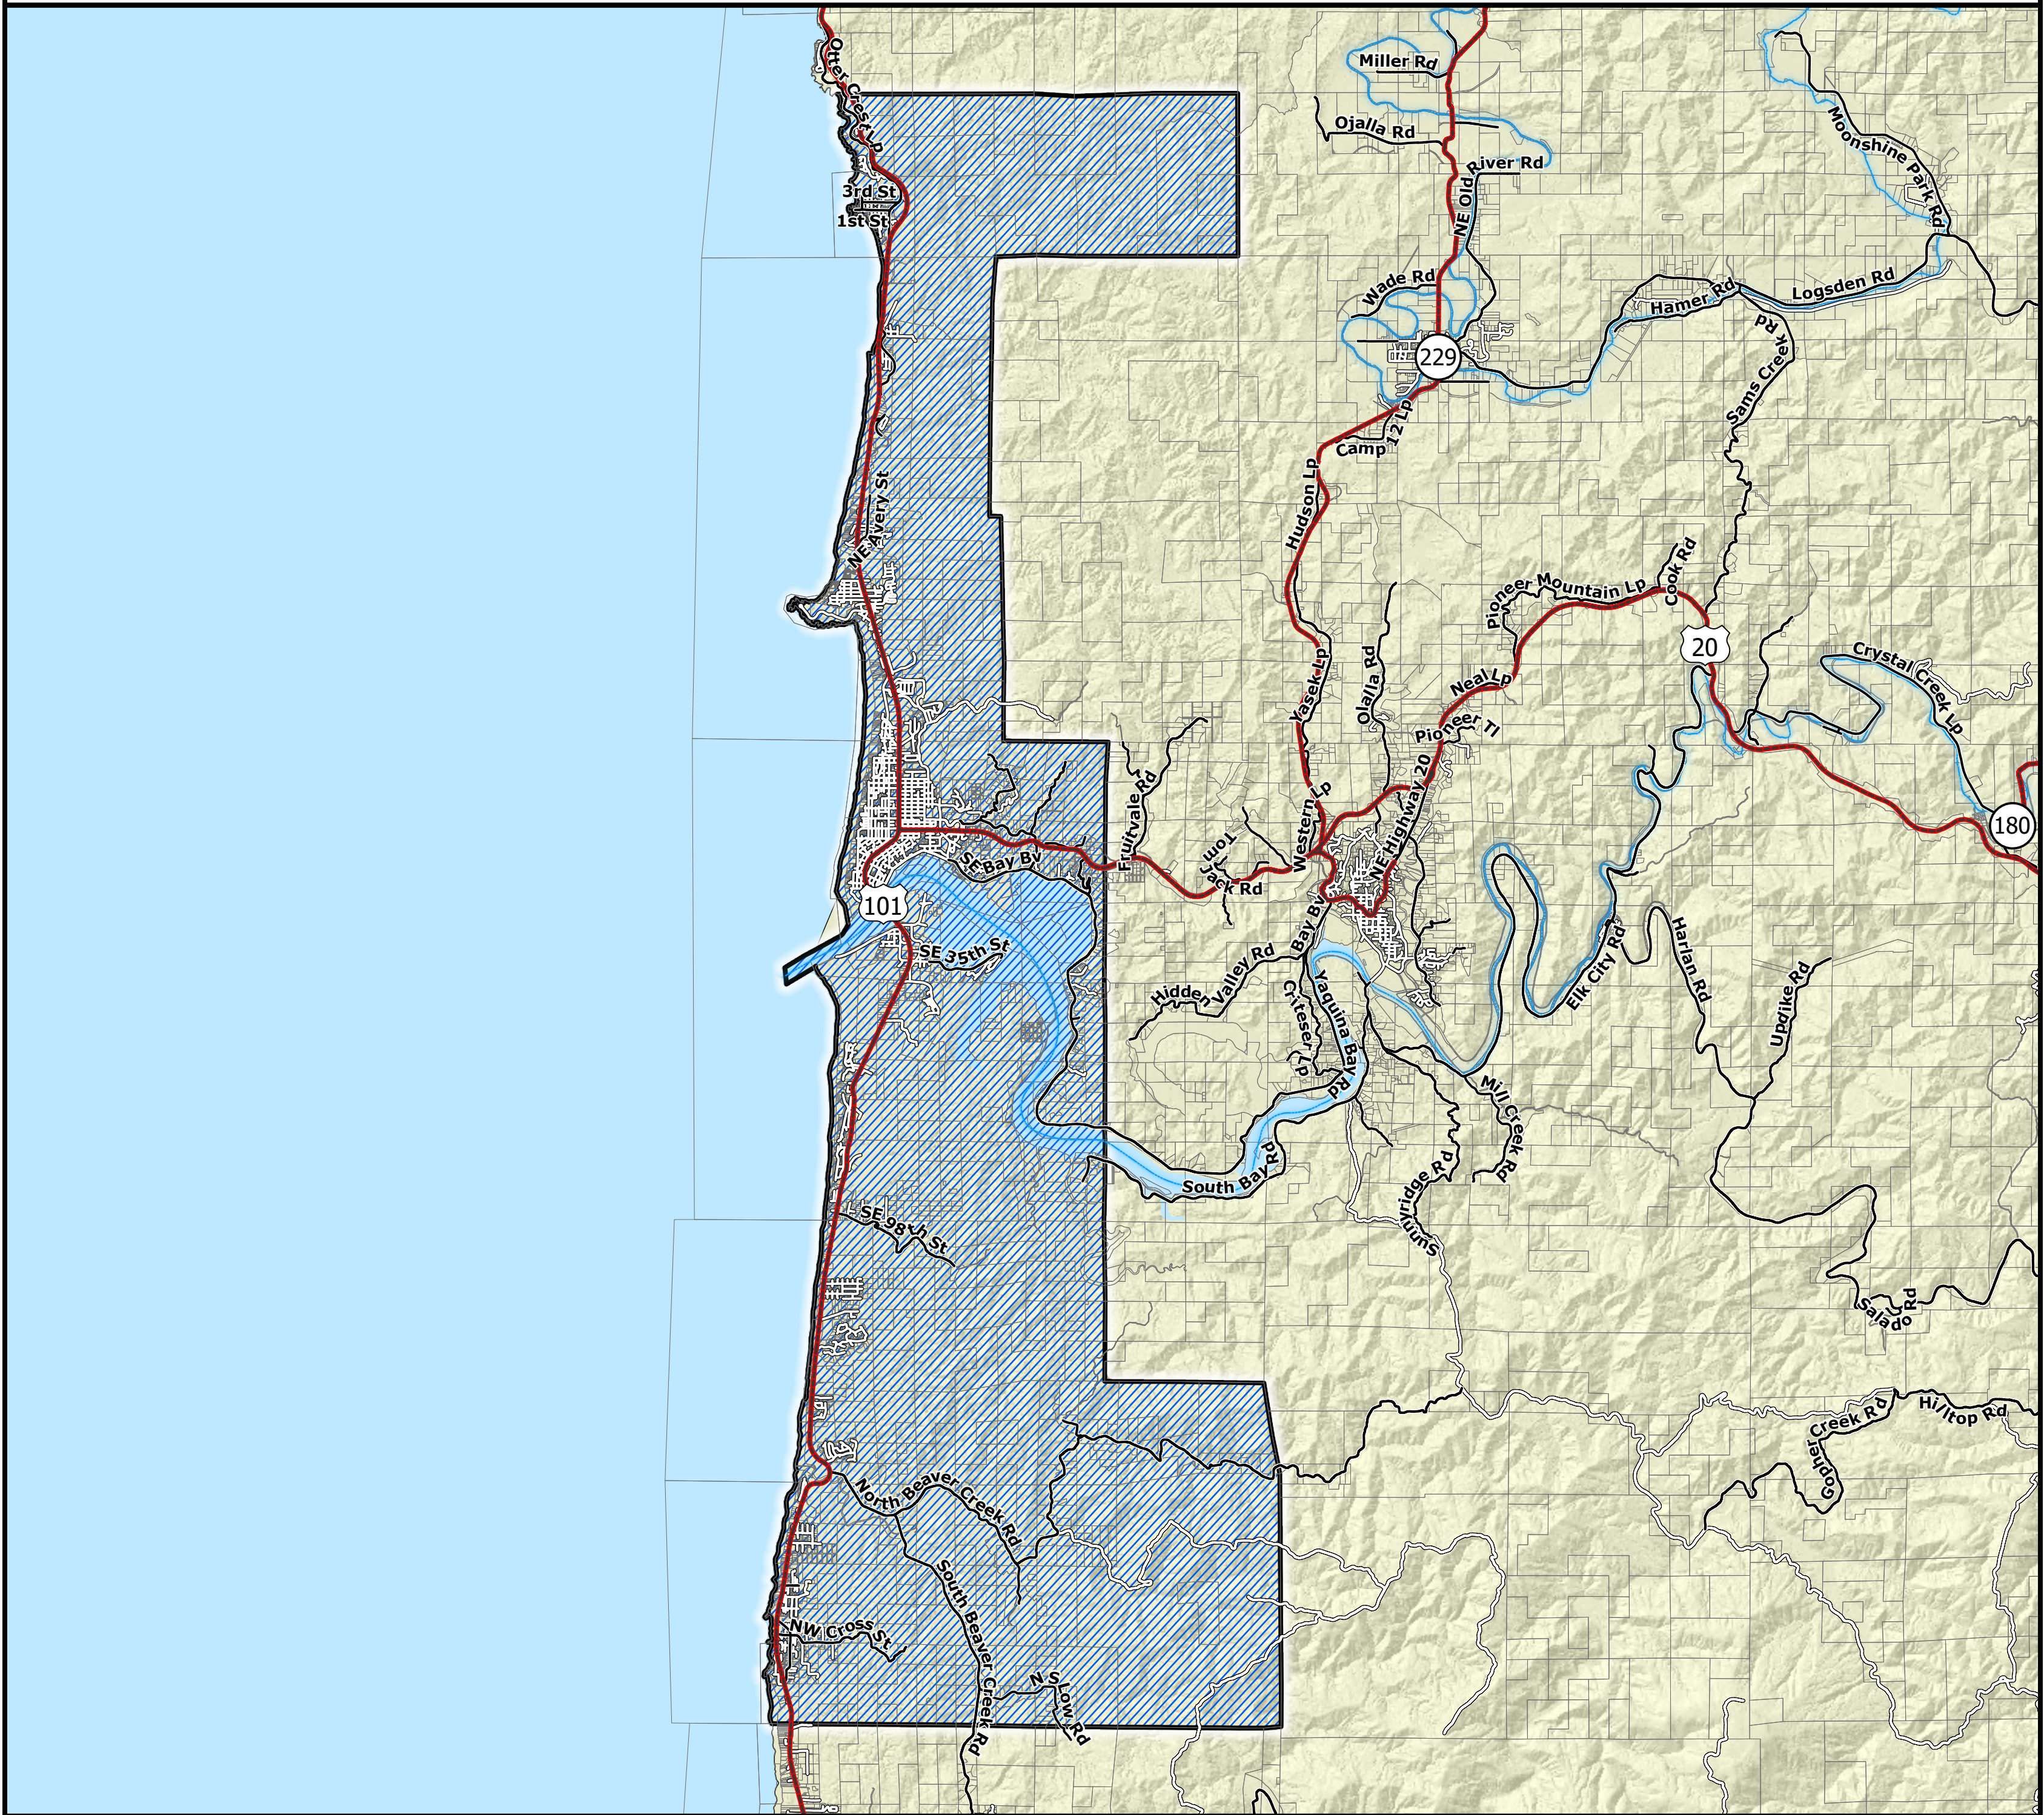

Port of Newport

Port of Newport

Miles

Area of Detail

Lincoln County

Projection: NAD 83 HARN Lambert Conformal Conic
Data Sources: Lincoln County Assessor, Public Works, and Surveyor
Copyright: 2026 by Lincoln County, Oregon

Produced On: 3/3/2026; District data from 10/2025
Scale: 1:91,000