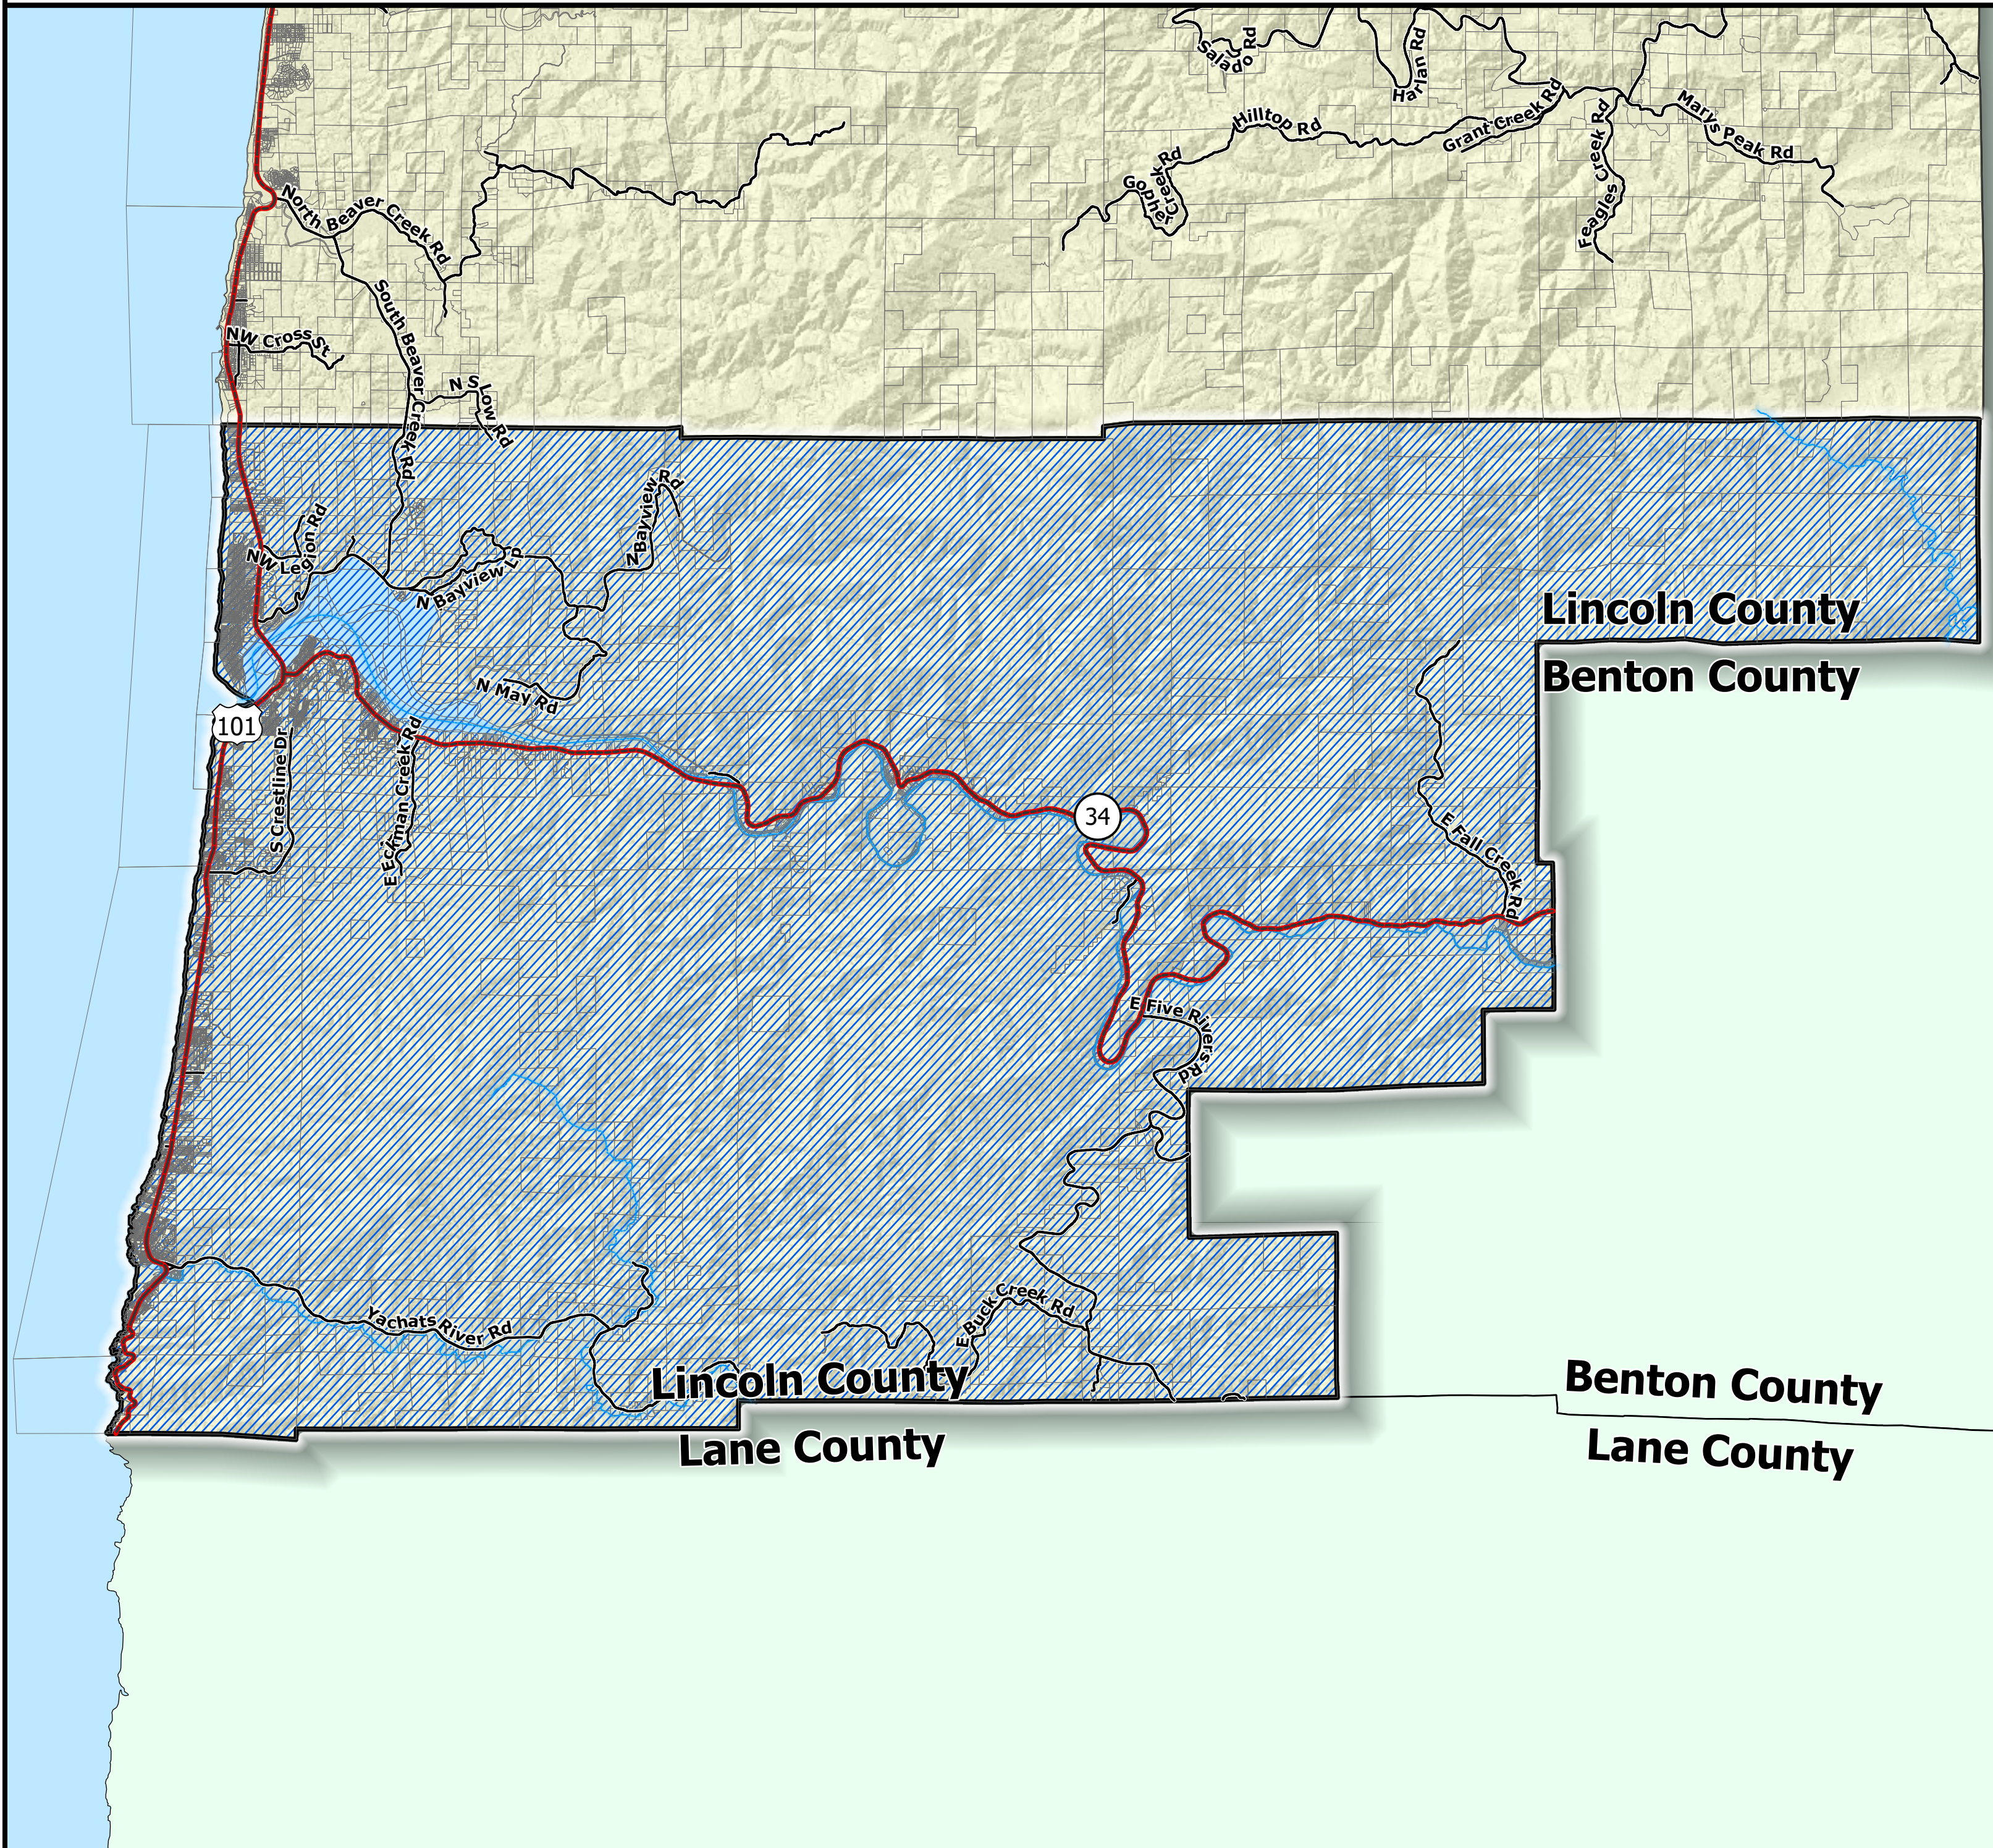

Port of Alsea

Port of Alsea