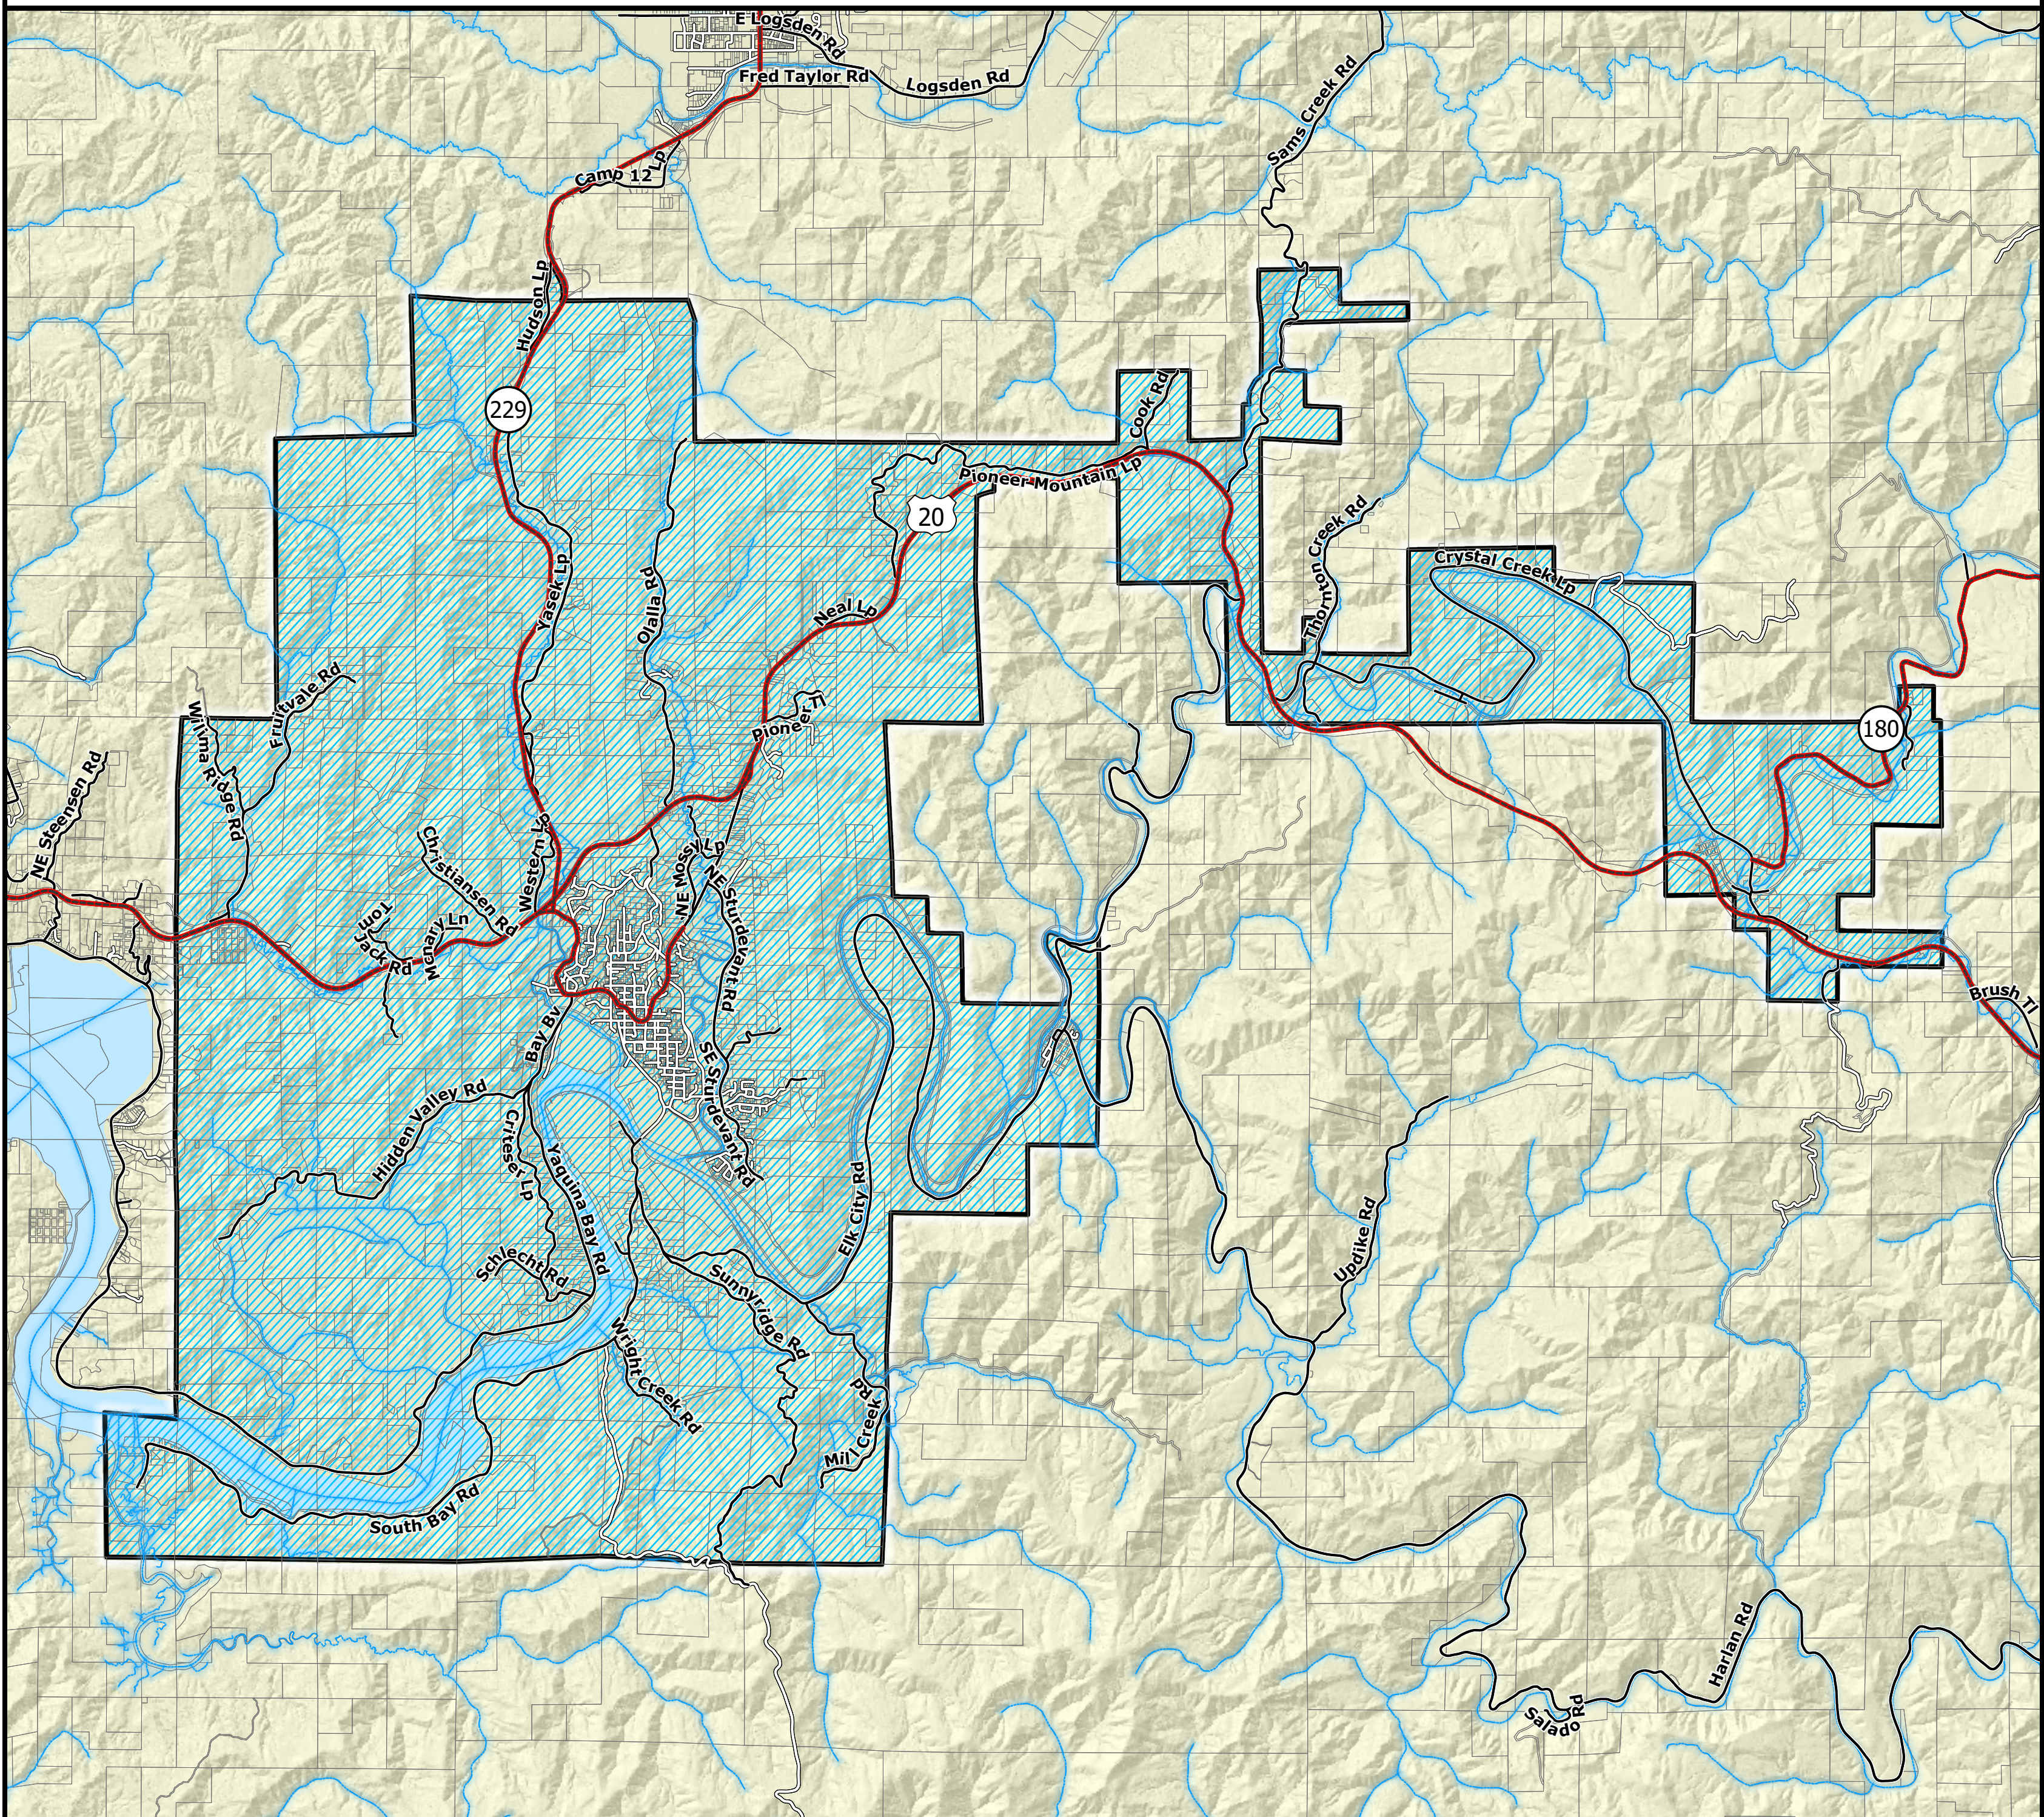

Greater Toledo Pool Recreation District

Greater Toledo Pool Recreation District

Miles

Projection: NAD 83 HARN Lambert Conformal Conic
Data Sources: Lincoln County Assessor, Public Works, and Surveyor
Copyright: 2026 by Lincoln County, Oregon

Produced On: 3/3/2026; District data from 10/2025
Scale: 1:52,000

Area of Detail

Lincoln County