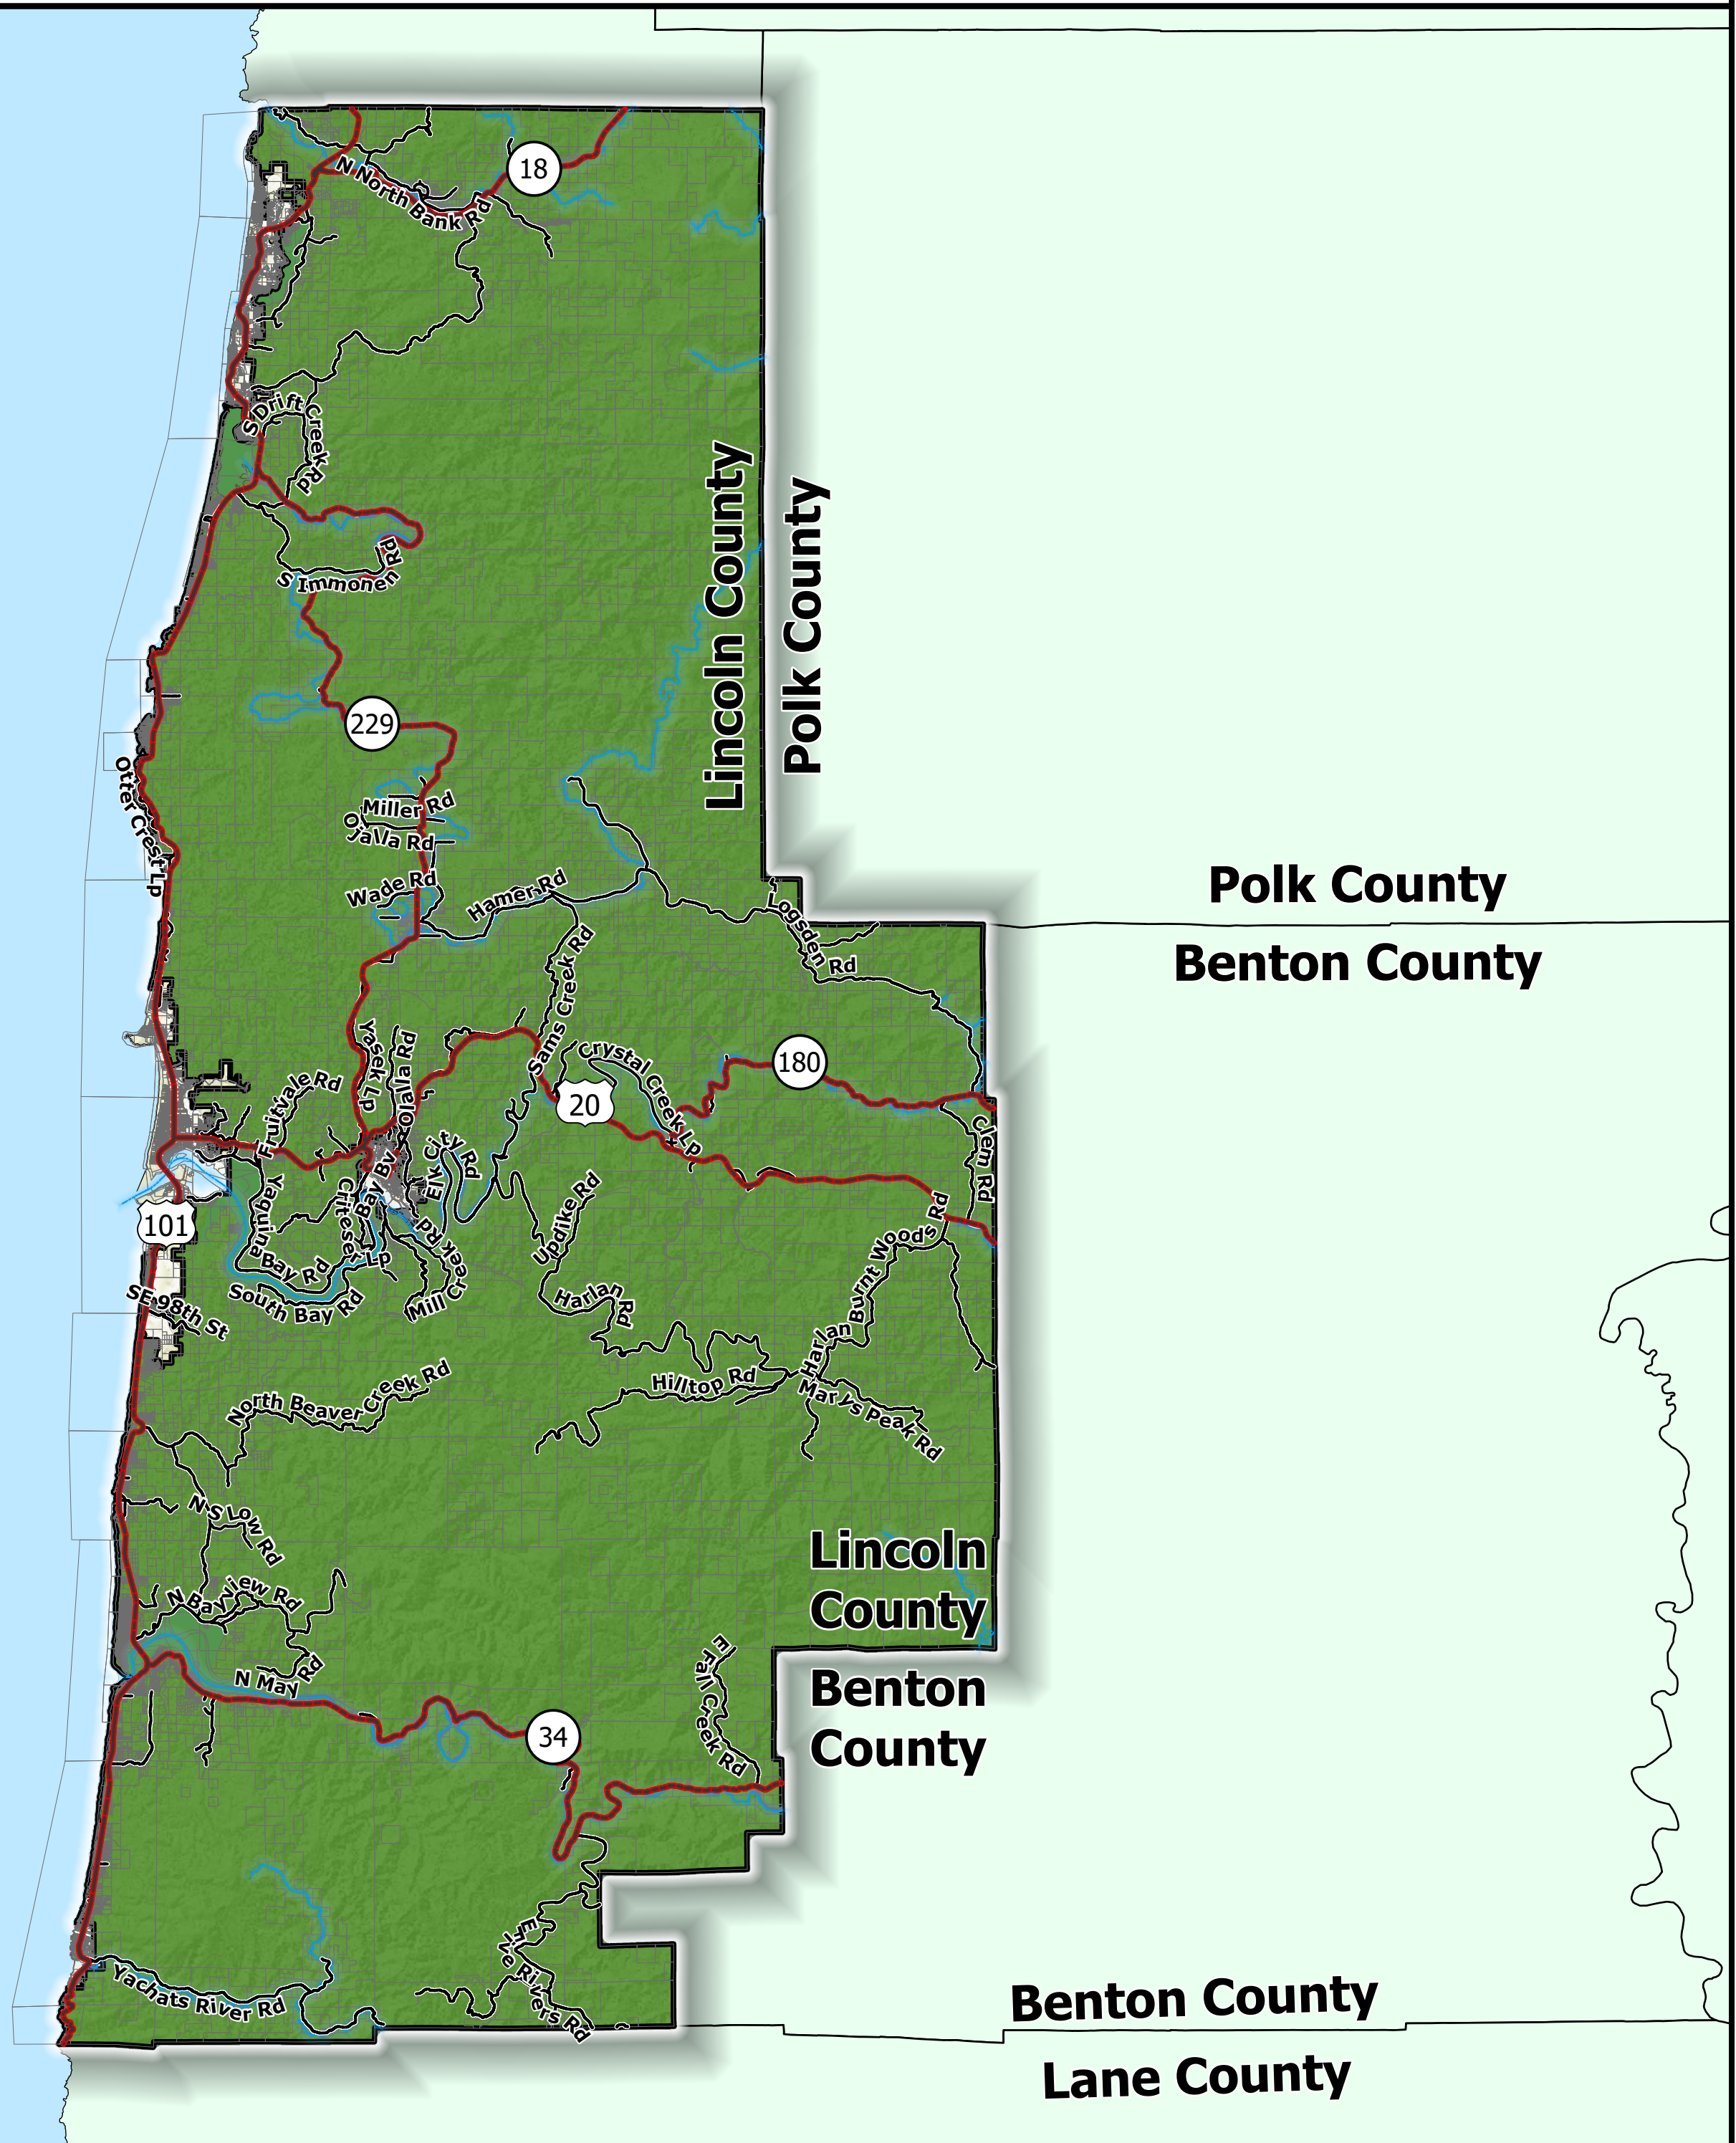

Lincoln County Library District

Lincoln County Library District

0 5 10 15 20 25

Miles

Projection: NAD 83 HARN Lambert Conformal Conic
Data Sources: Lincoln County Assessor, Public Works, and Surveyor
Copyright: 2026 by Lincoln County, Oregon

Produced On: 3/3/2026; District data from 10/2025
Scale: 1:239,000

Area of Detail

Lincoln County