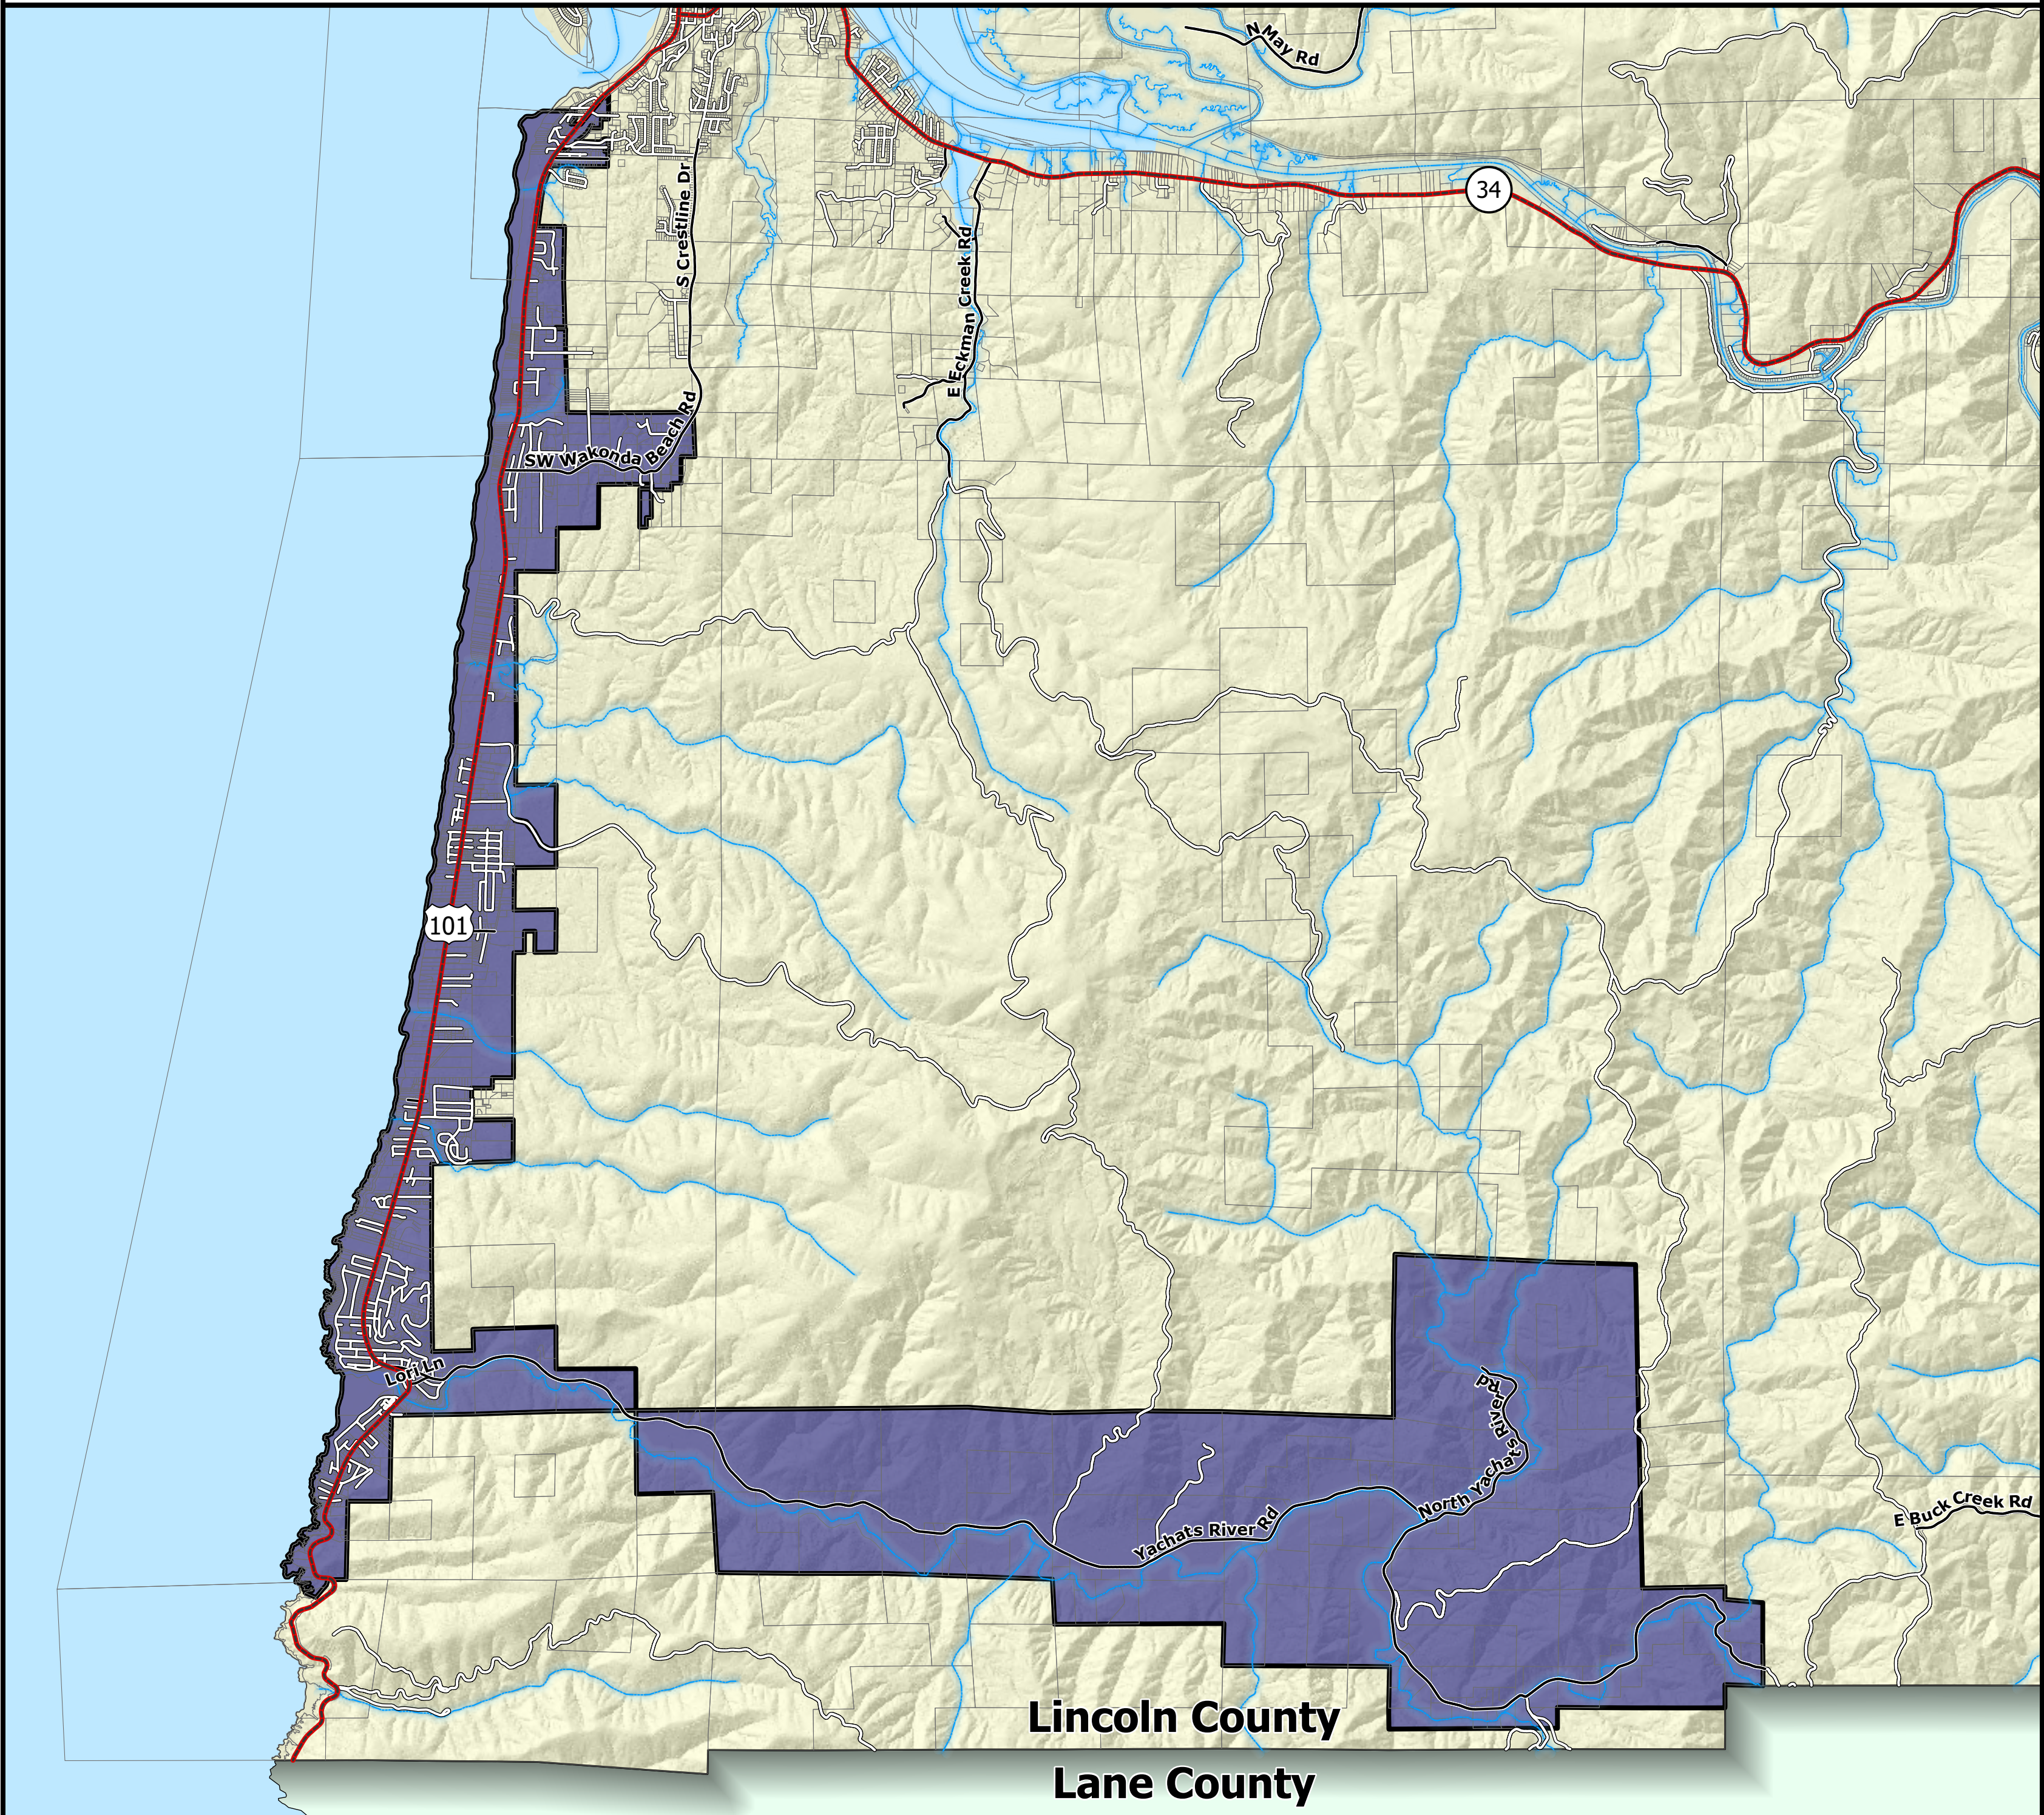

Yachats RFPD

Yachats RFPD

Miles

Projection: NAD 83 HARN Lambert Conformal Conic
Data Sources: Lincoln County Assessor, Public Works, and Surveyor
Copyright: 2026 by Lincoln County, Oregon

Produced On: 3/3/2026; District data from 10/2025
Scale: 1:44,000

Area of Detail

Lincoln County