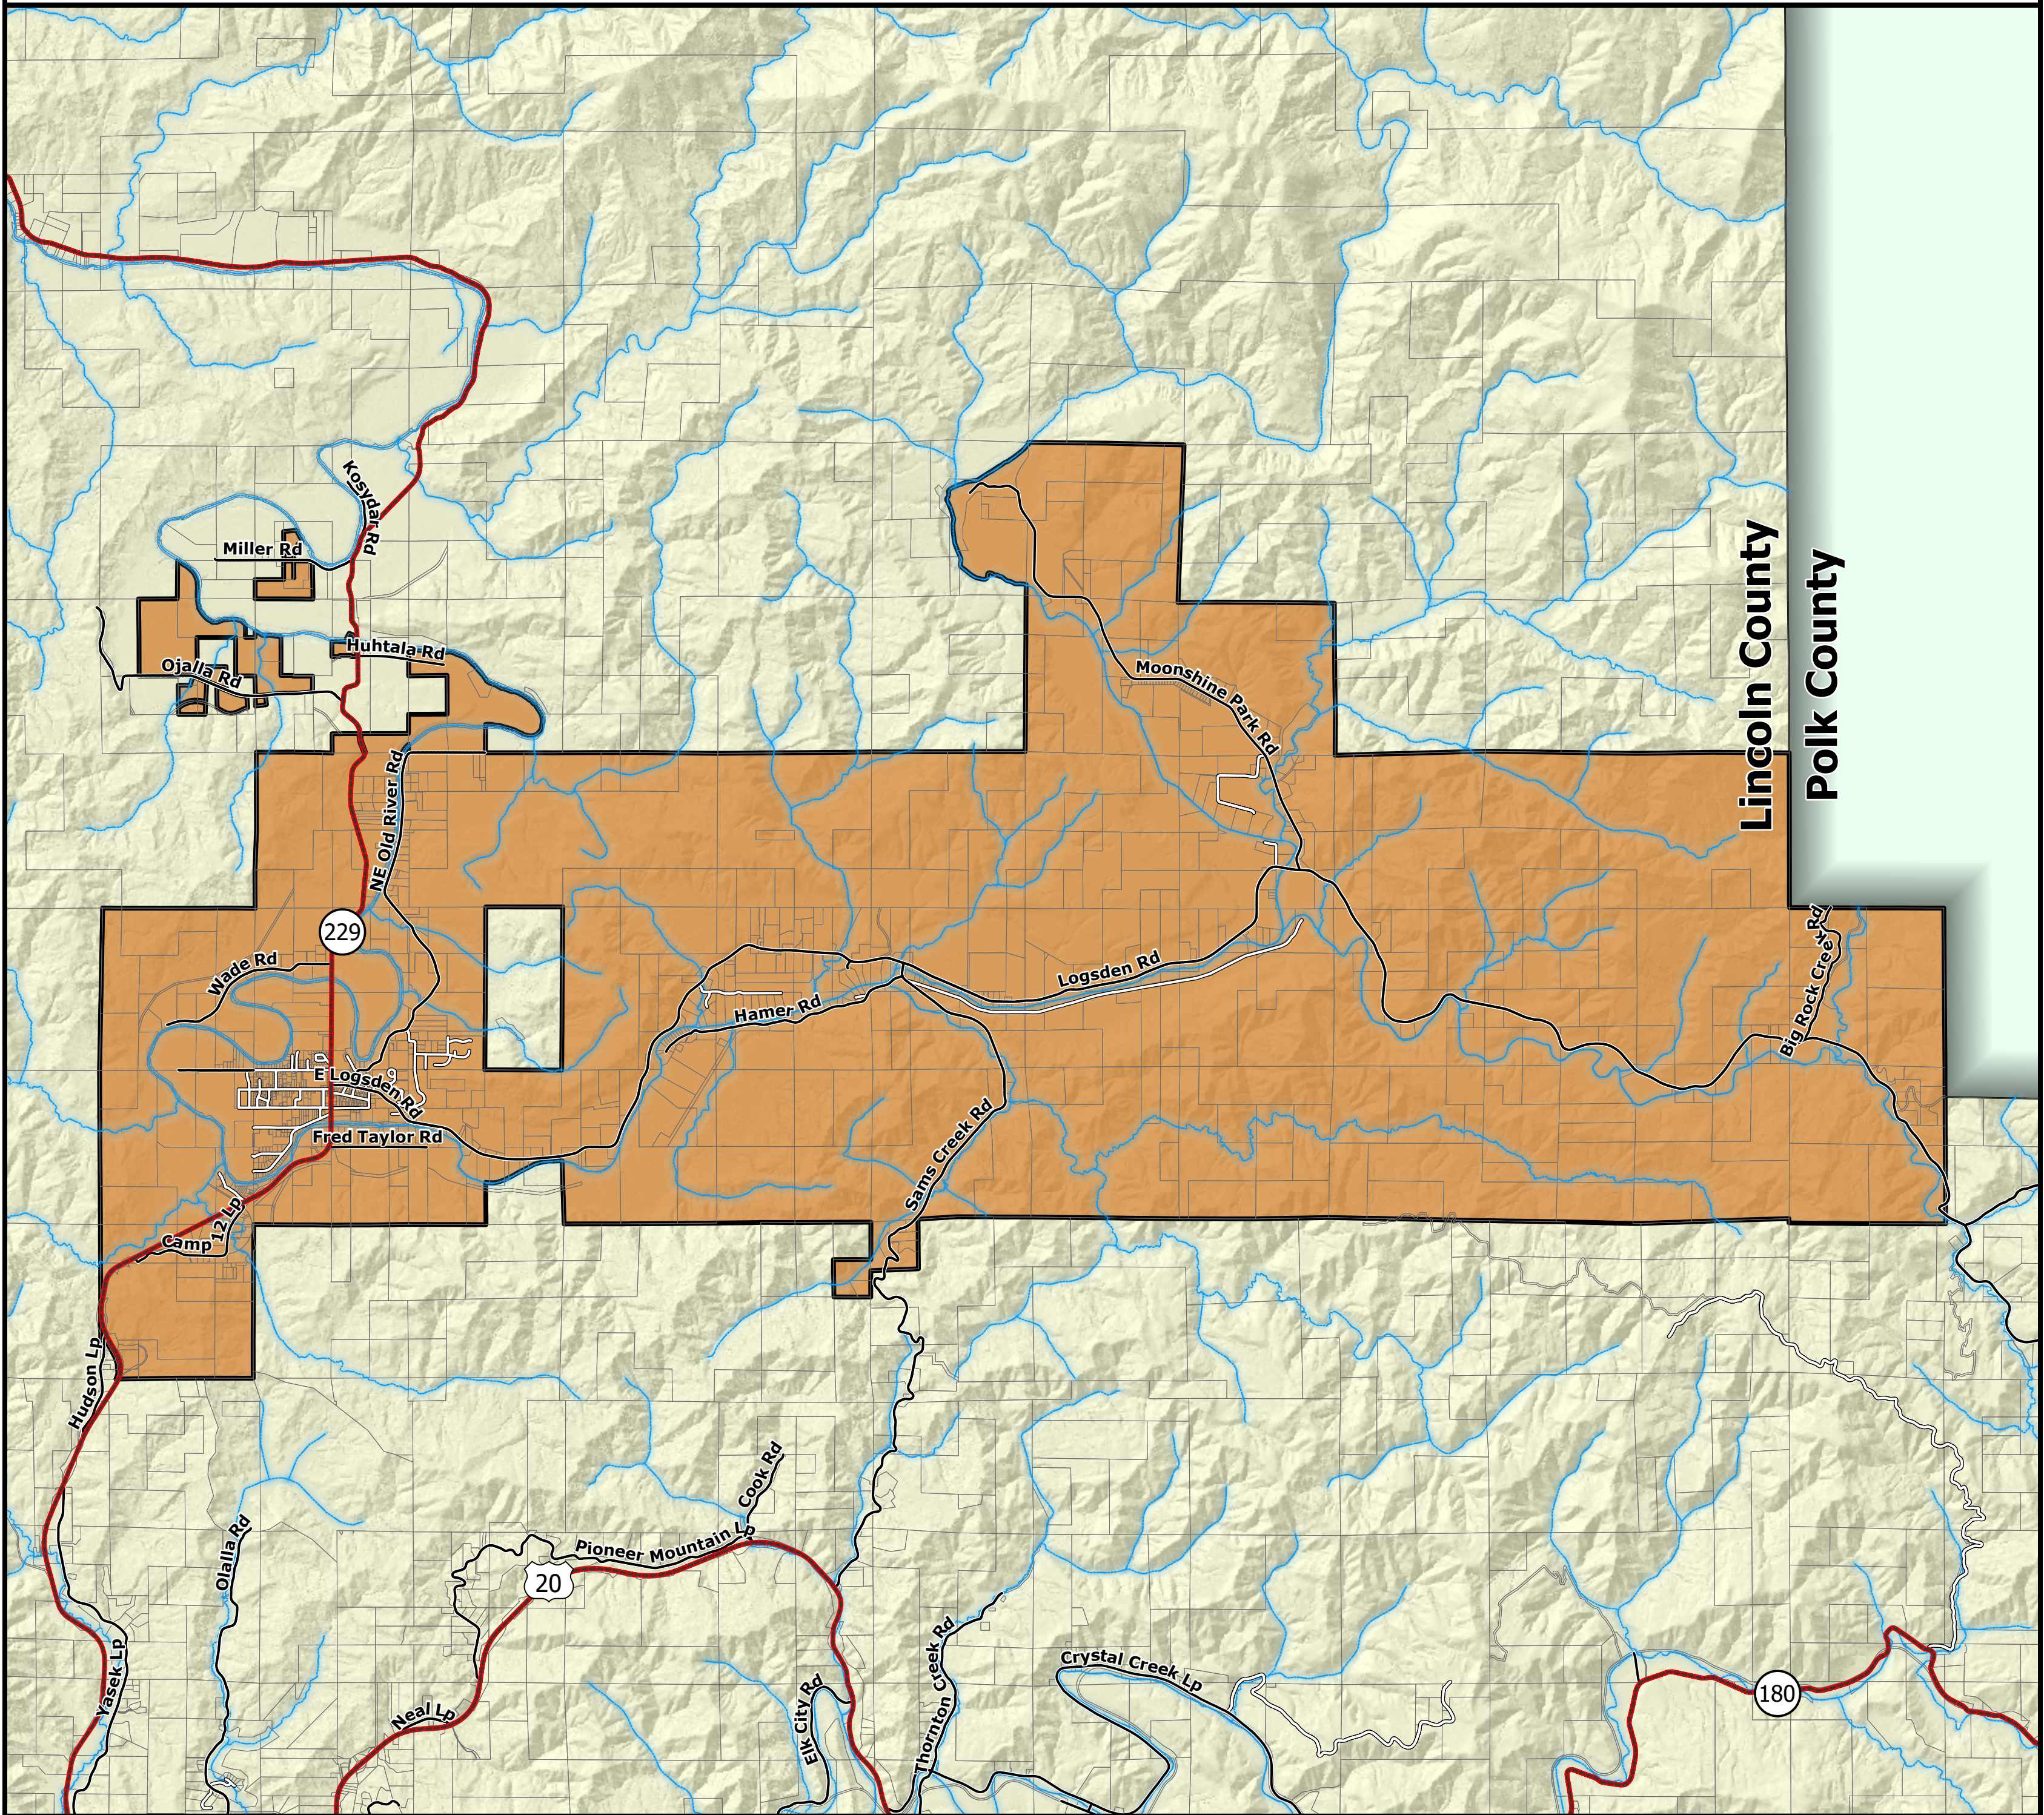

Siletz RFPD

Lincoln County

Polk County

Siletz RFPD

Miles

Area of Detail

Lincoln County

Projection: NAD 83 HARN Lambert Conformal Conic
Data Sources: Lincoln County Assessor, Public Works, and Surveyor
Copyright: 2026 by Lincoln County, Oregon

Produced On: 3/3/2026; District data from 10/2025
Scale: 1:48,000