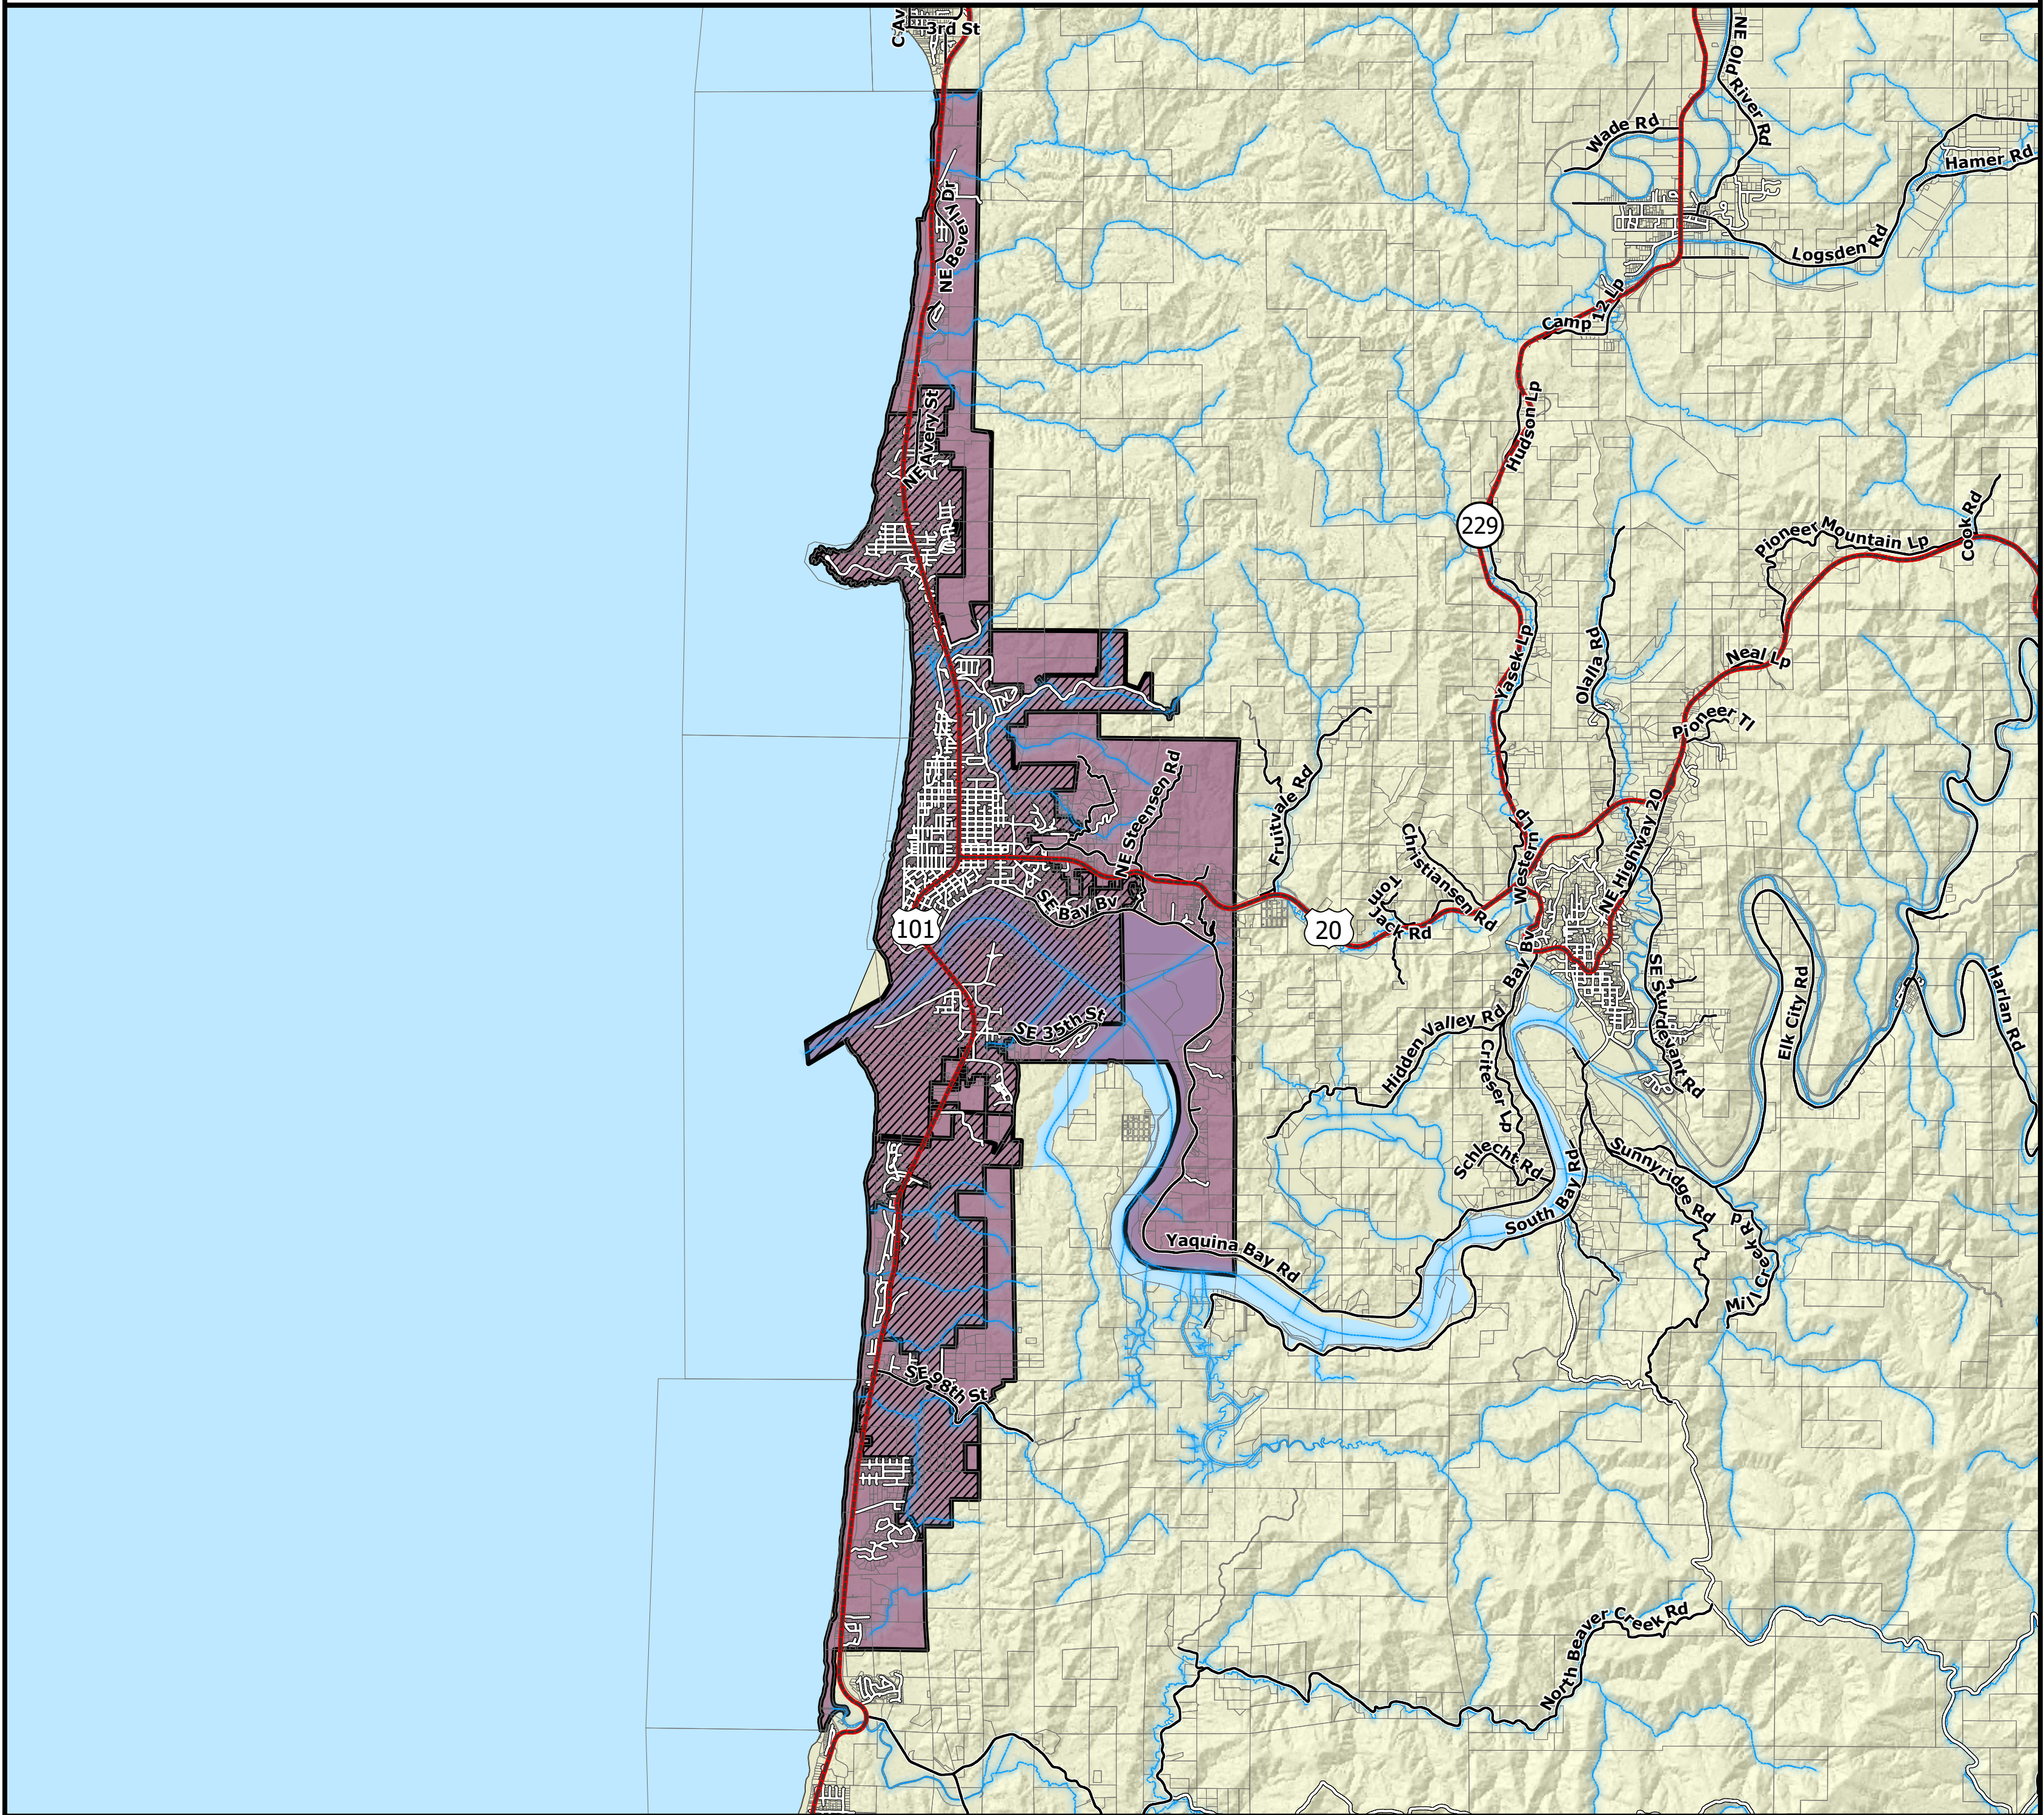

Newport FD and RFPD

Newport FD Newport RFPD

Miles

Projection: NAD 83 HARN Lambert Conformal Conic
Data Sources: Lincoln County Assessor, Public Works, and Surveyor
Copyright: 2026 by Lincoln County, Oregon

Produced On: 3/3/2026; District data from 10/2025
Scale: 1:68,000

Area of Detail

Lincoln County