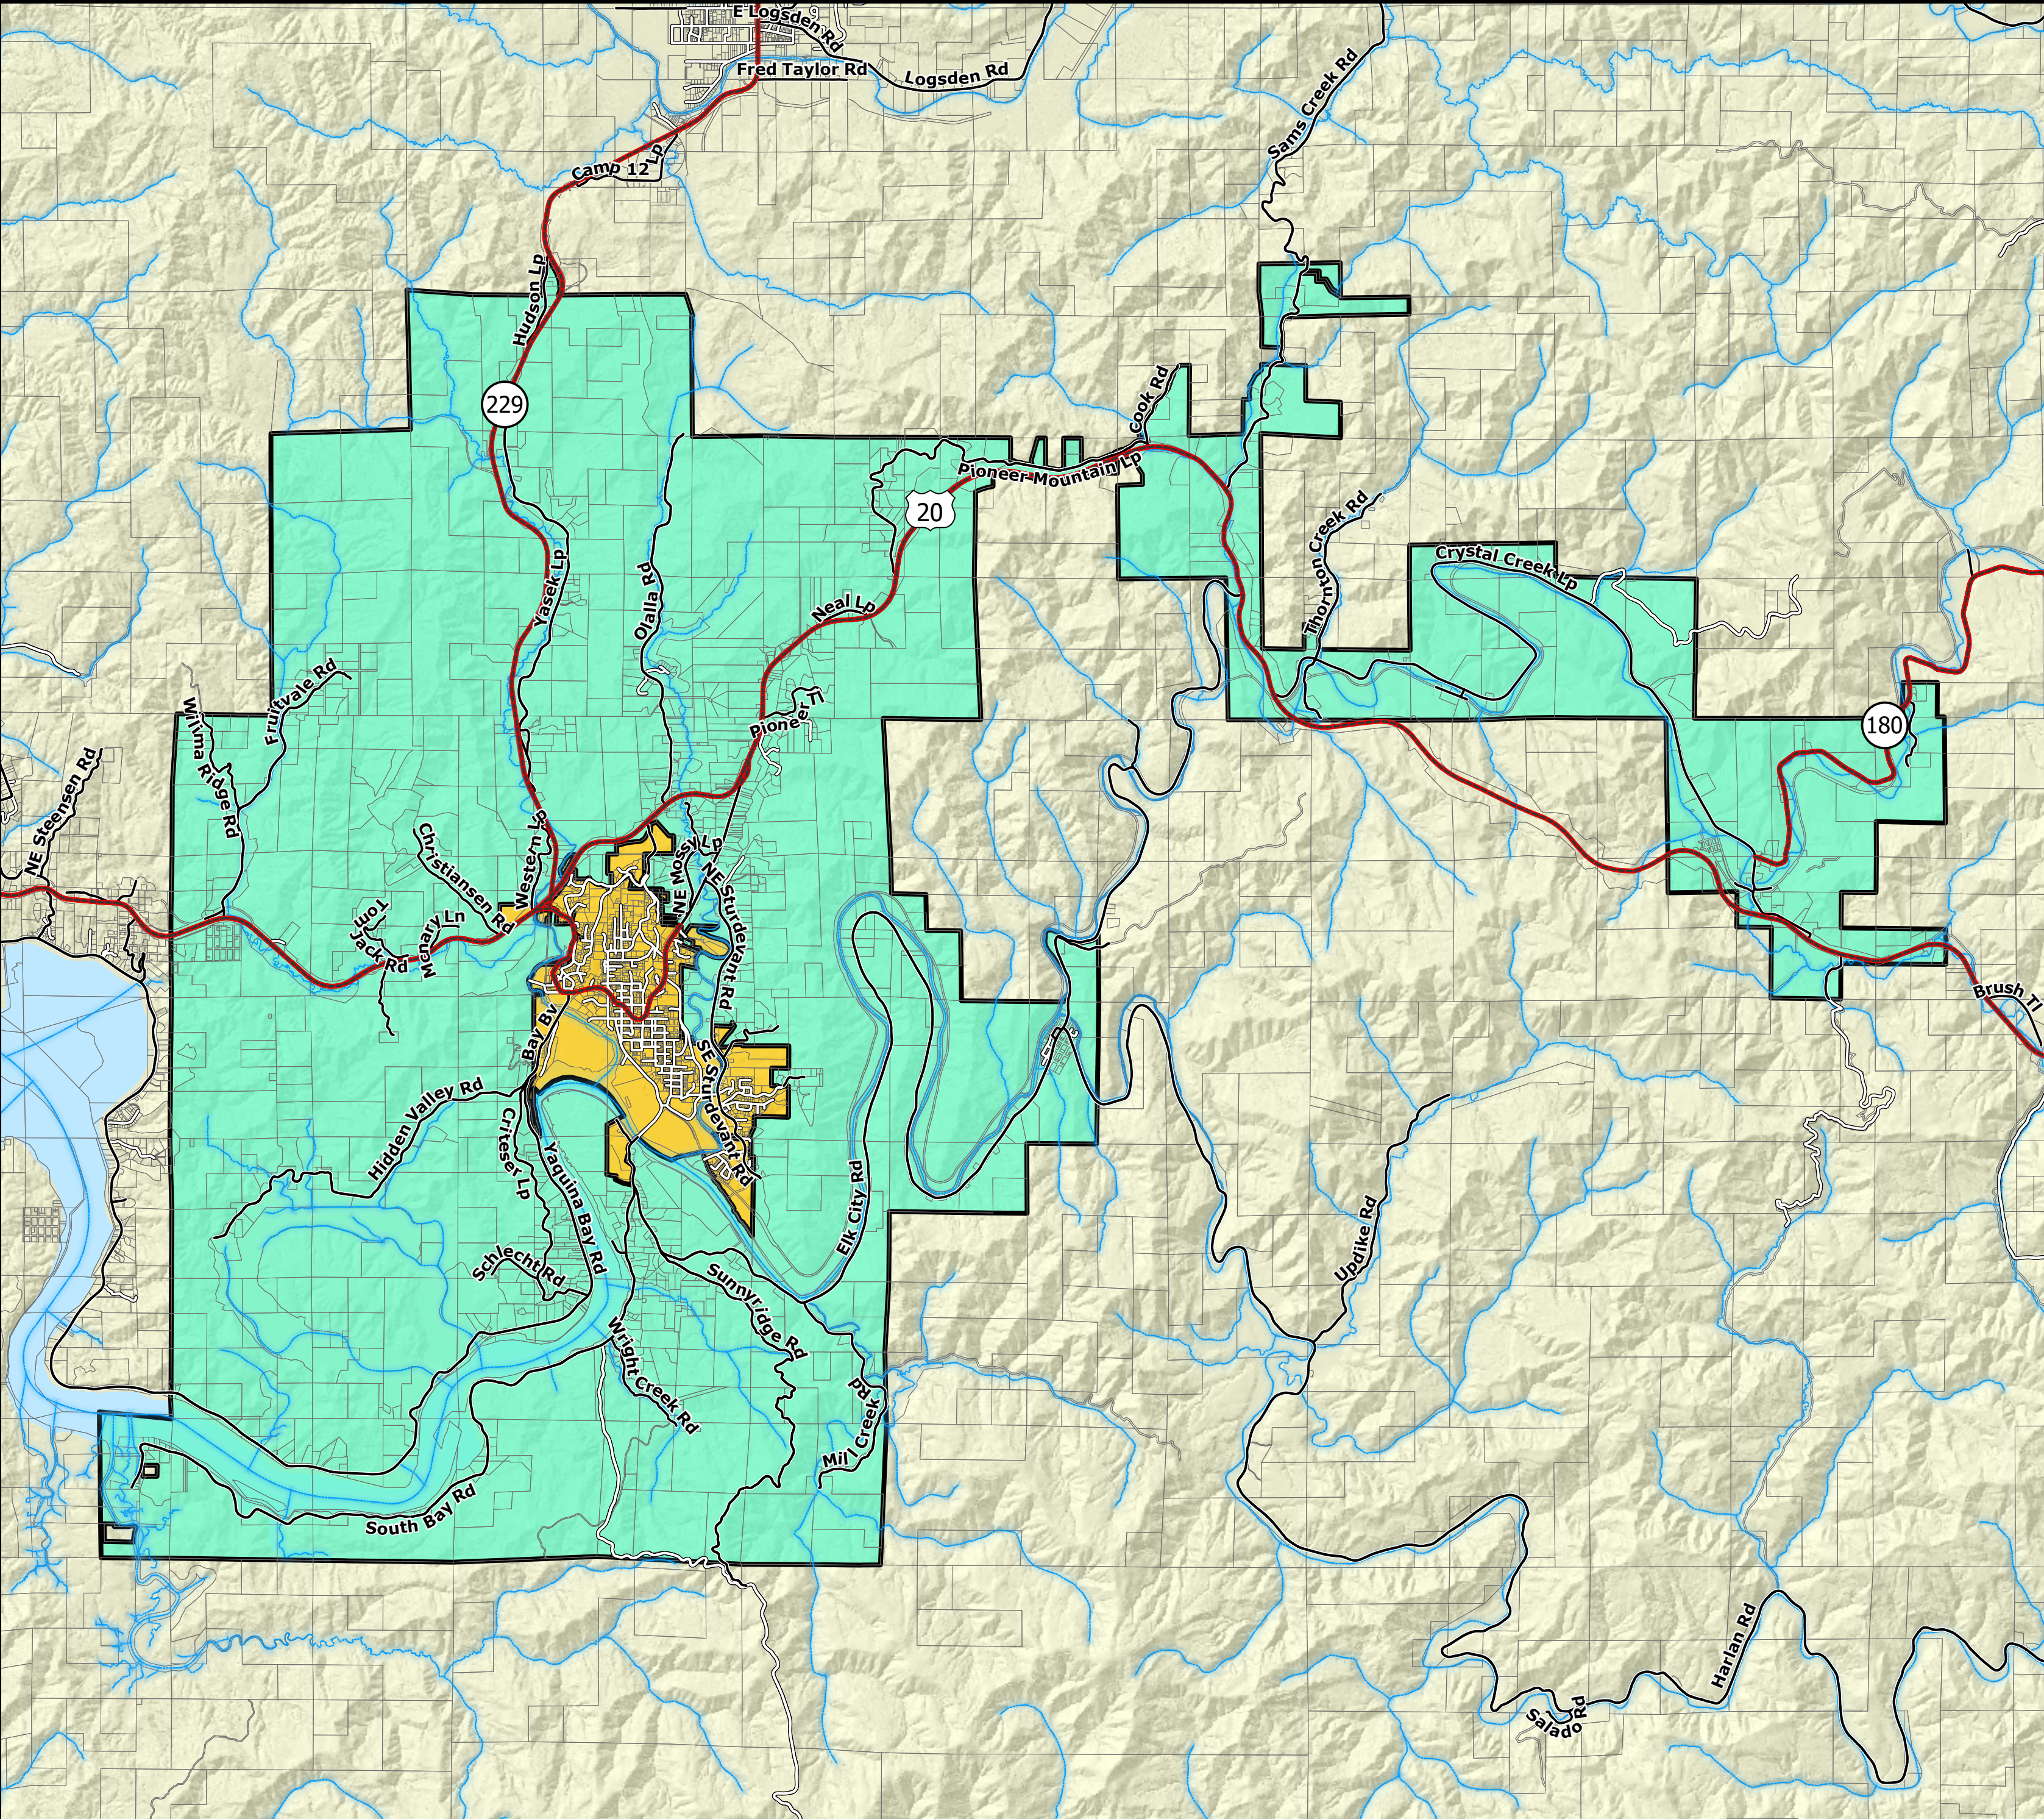

Toledo FD & East Lincoln County F&R

East Lincoln County F&R
 Toledo FD

Miles

Projection: NAD 83 HARN Lambert Conformal Conic
Data Sources: Lincoln County Assessor, Public Works, and Surveyor
Copyright: 2026 by Lincoln County, Oregon

Produced On: 3/3/2026; District data from 10/2025
Scale: 1:52,000

Area of Detail

Lincoln County