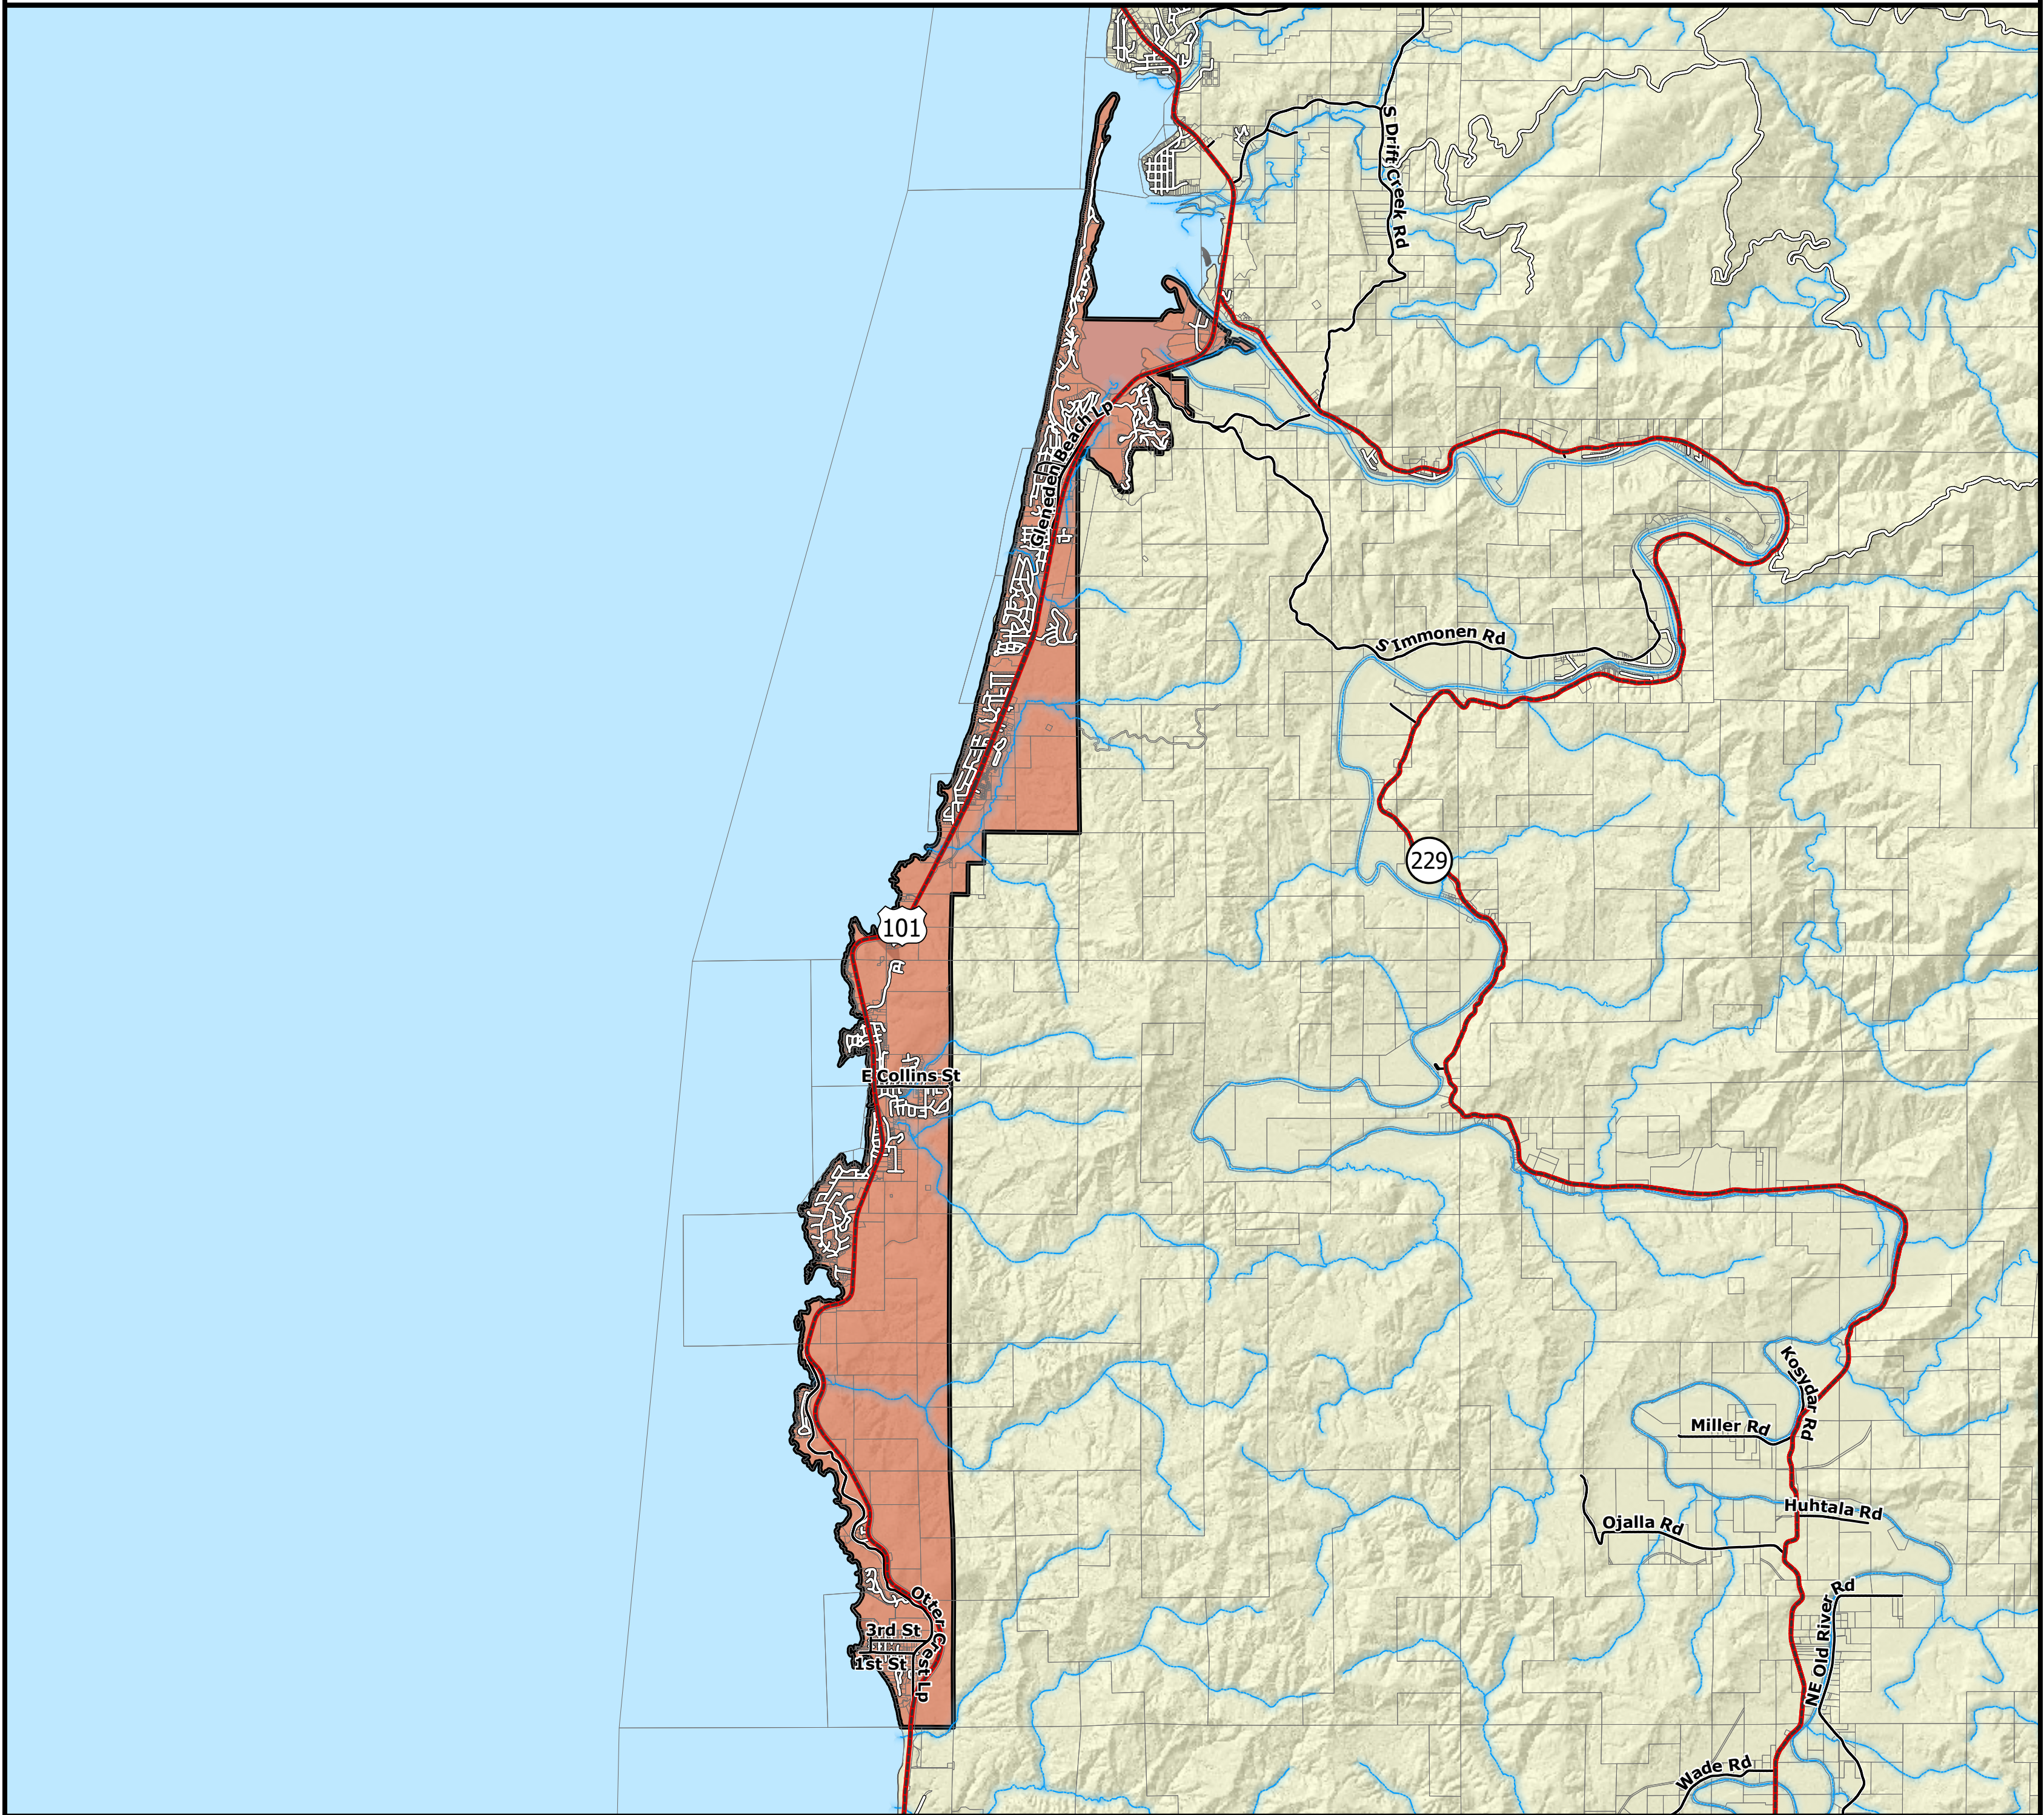

Depoe Bay RFPD

Depoe Bay RFPD

Projection: NAD 83 HARN Lambert Conformal Conic
Data Sources: Lincoln County Assessor, Public Works, and Surveyor
Copyright: 2026 by Lincoln County, Oregon

Produced On: 3/3/2026; District data from 10/2025
Scale: 1:58,000

Area of Detail

Lincoln County