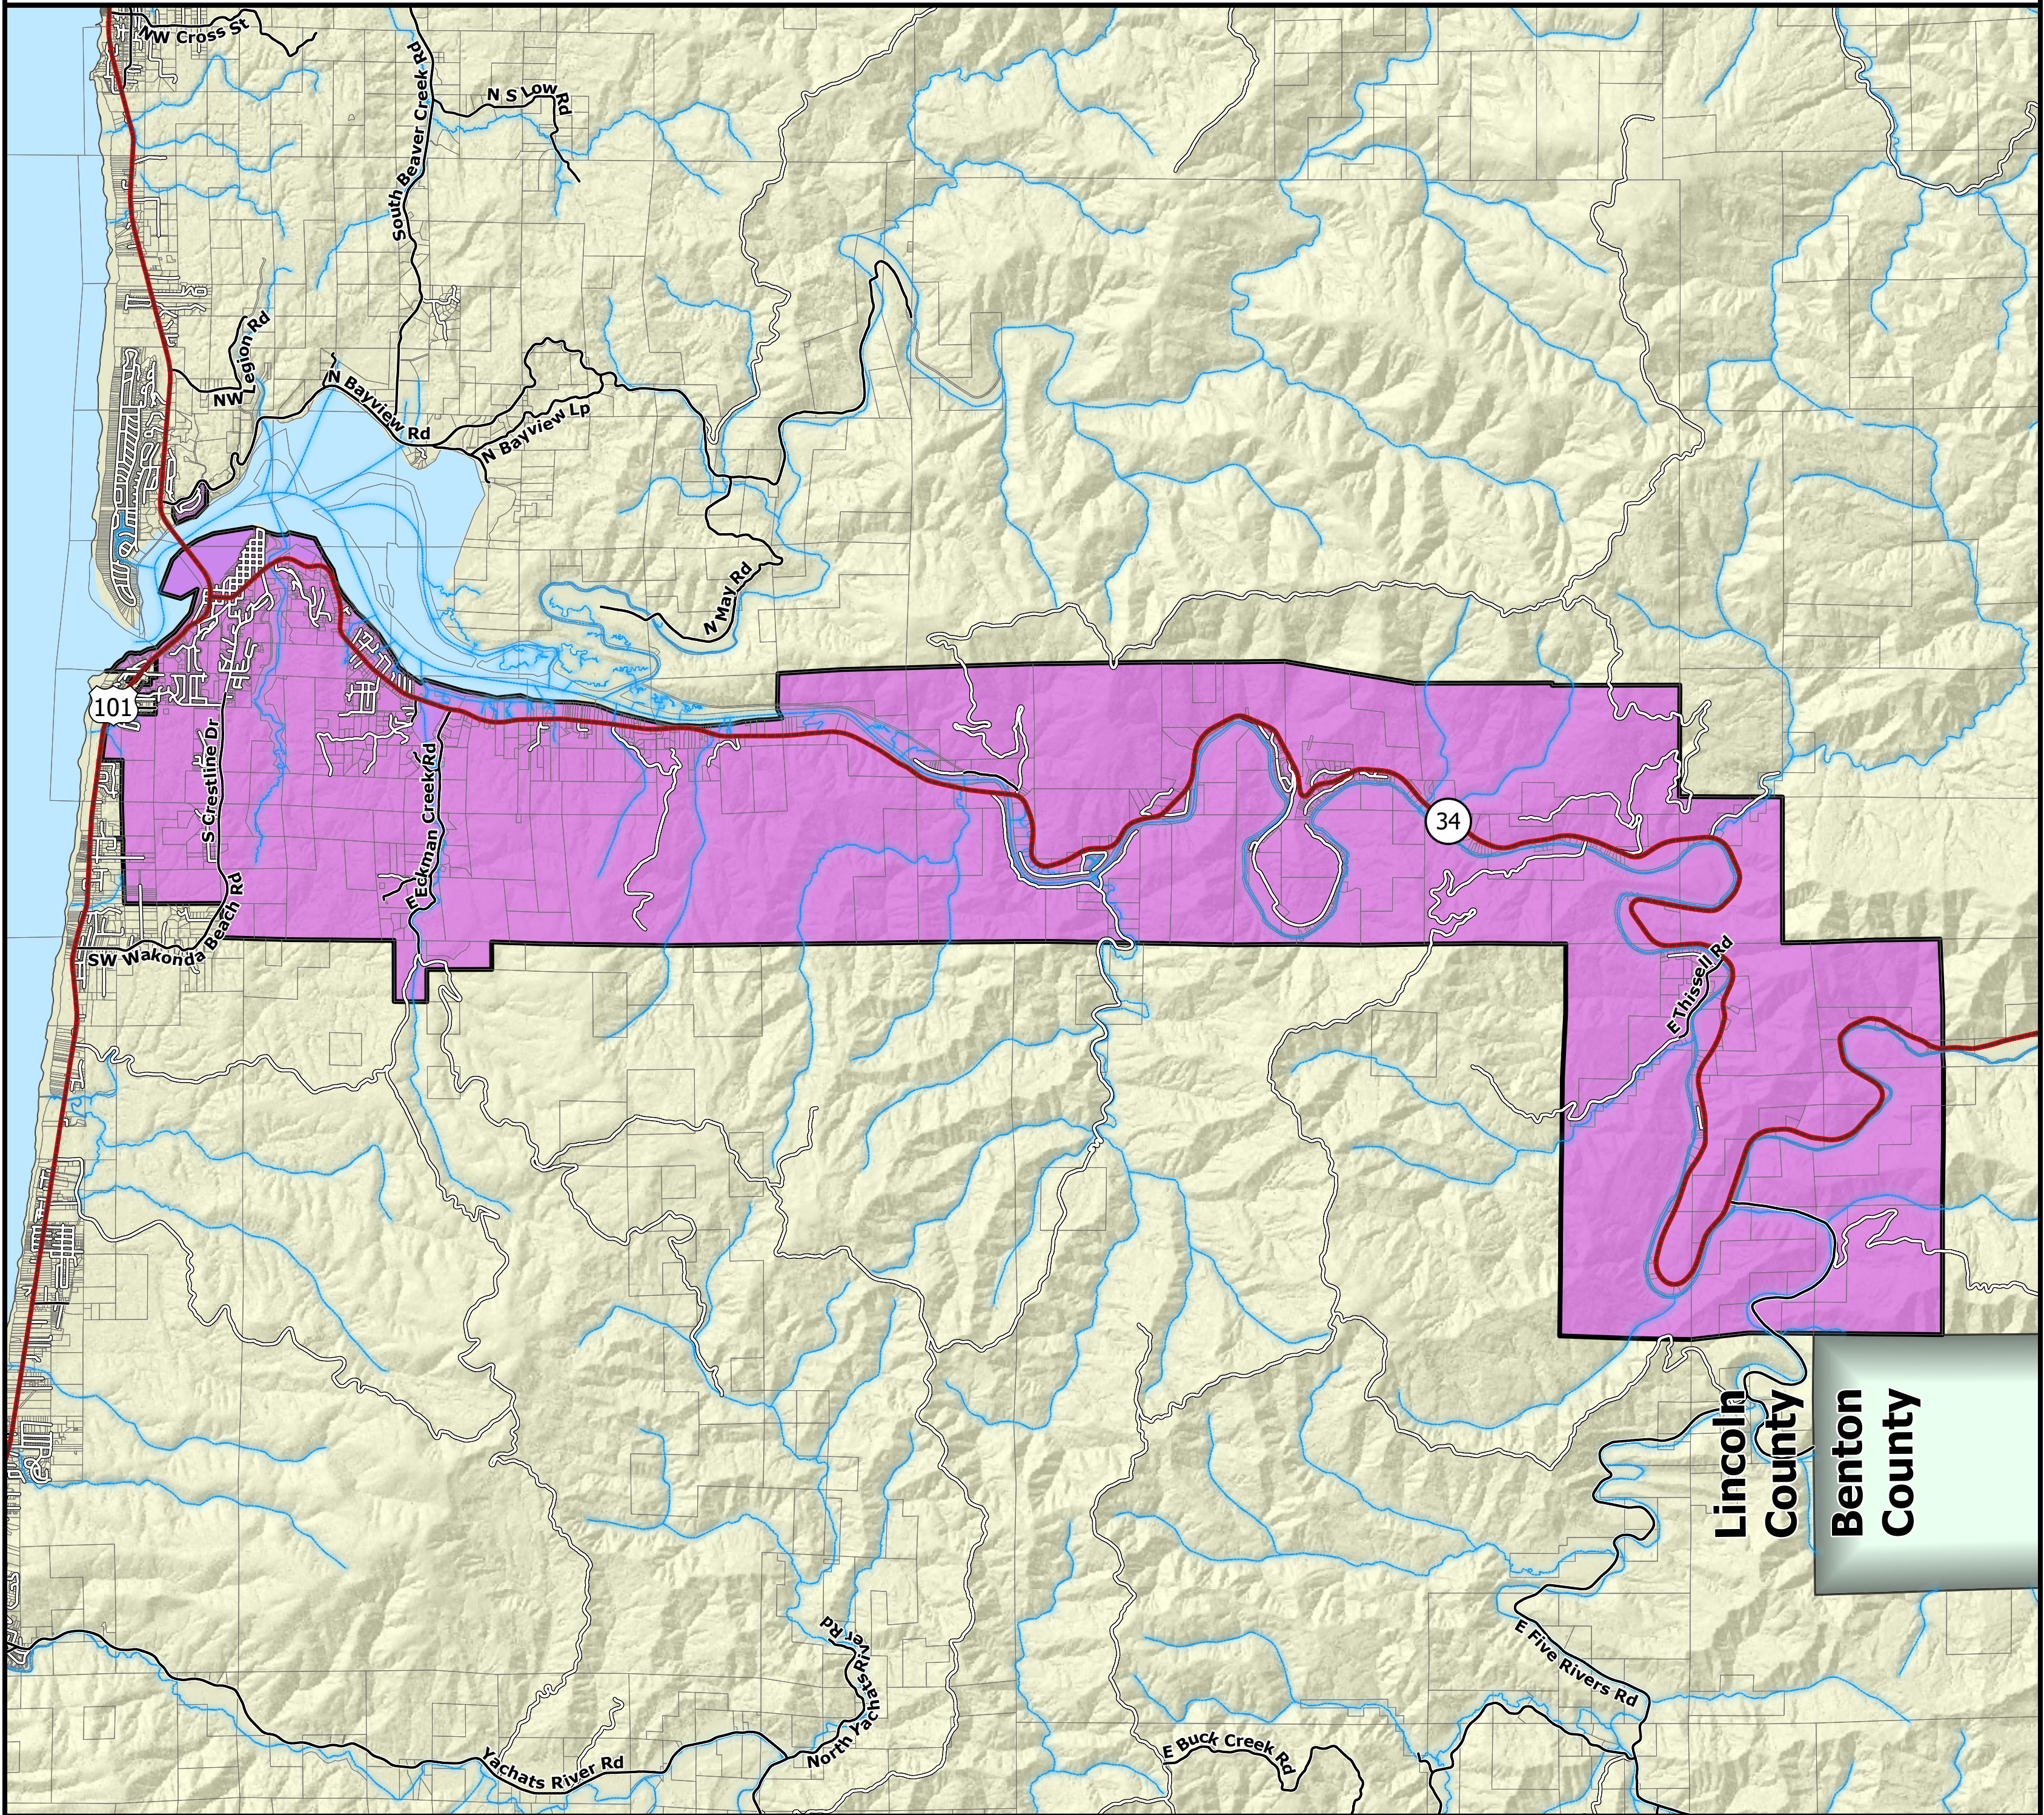

Central Oregon Coast F&R

Lincoln County
Benton County

Central Oregon Coast F&R

Miles

Projection: NAD 83 HARN Lambert Conformal Conic
Data Sources: Lincoln County Assessor, Public Works, and Surveyor
Copyright: 2026 by Lincoln County, Oregon

Produced On: 3/3/2026; District data from 10/2025
Scale: 1:57,000

Area of Detail

Lincoln County