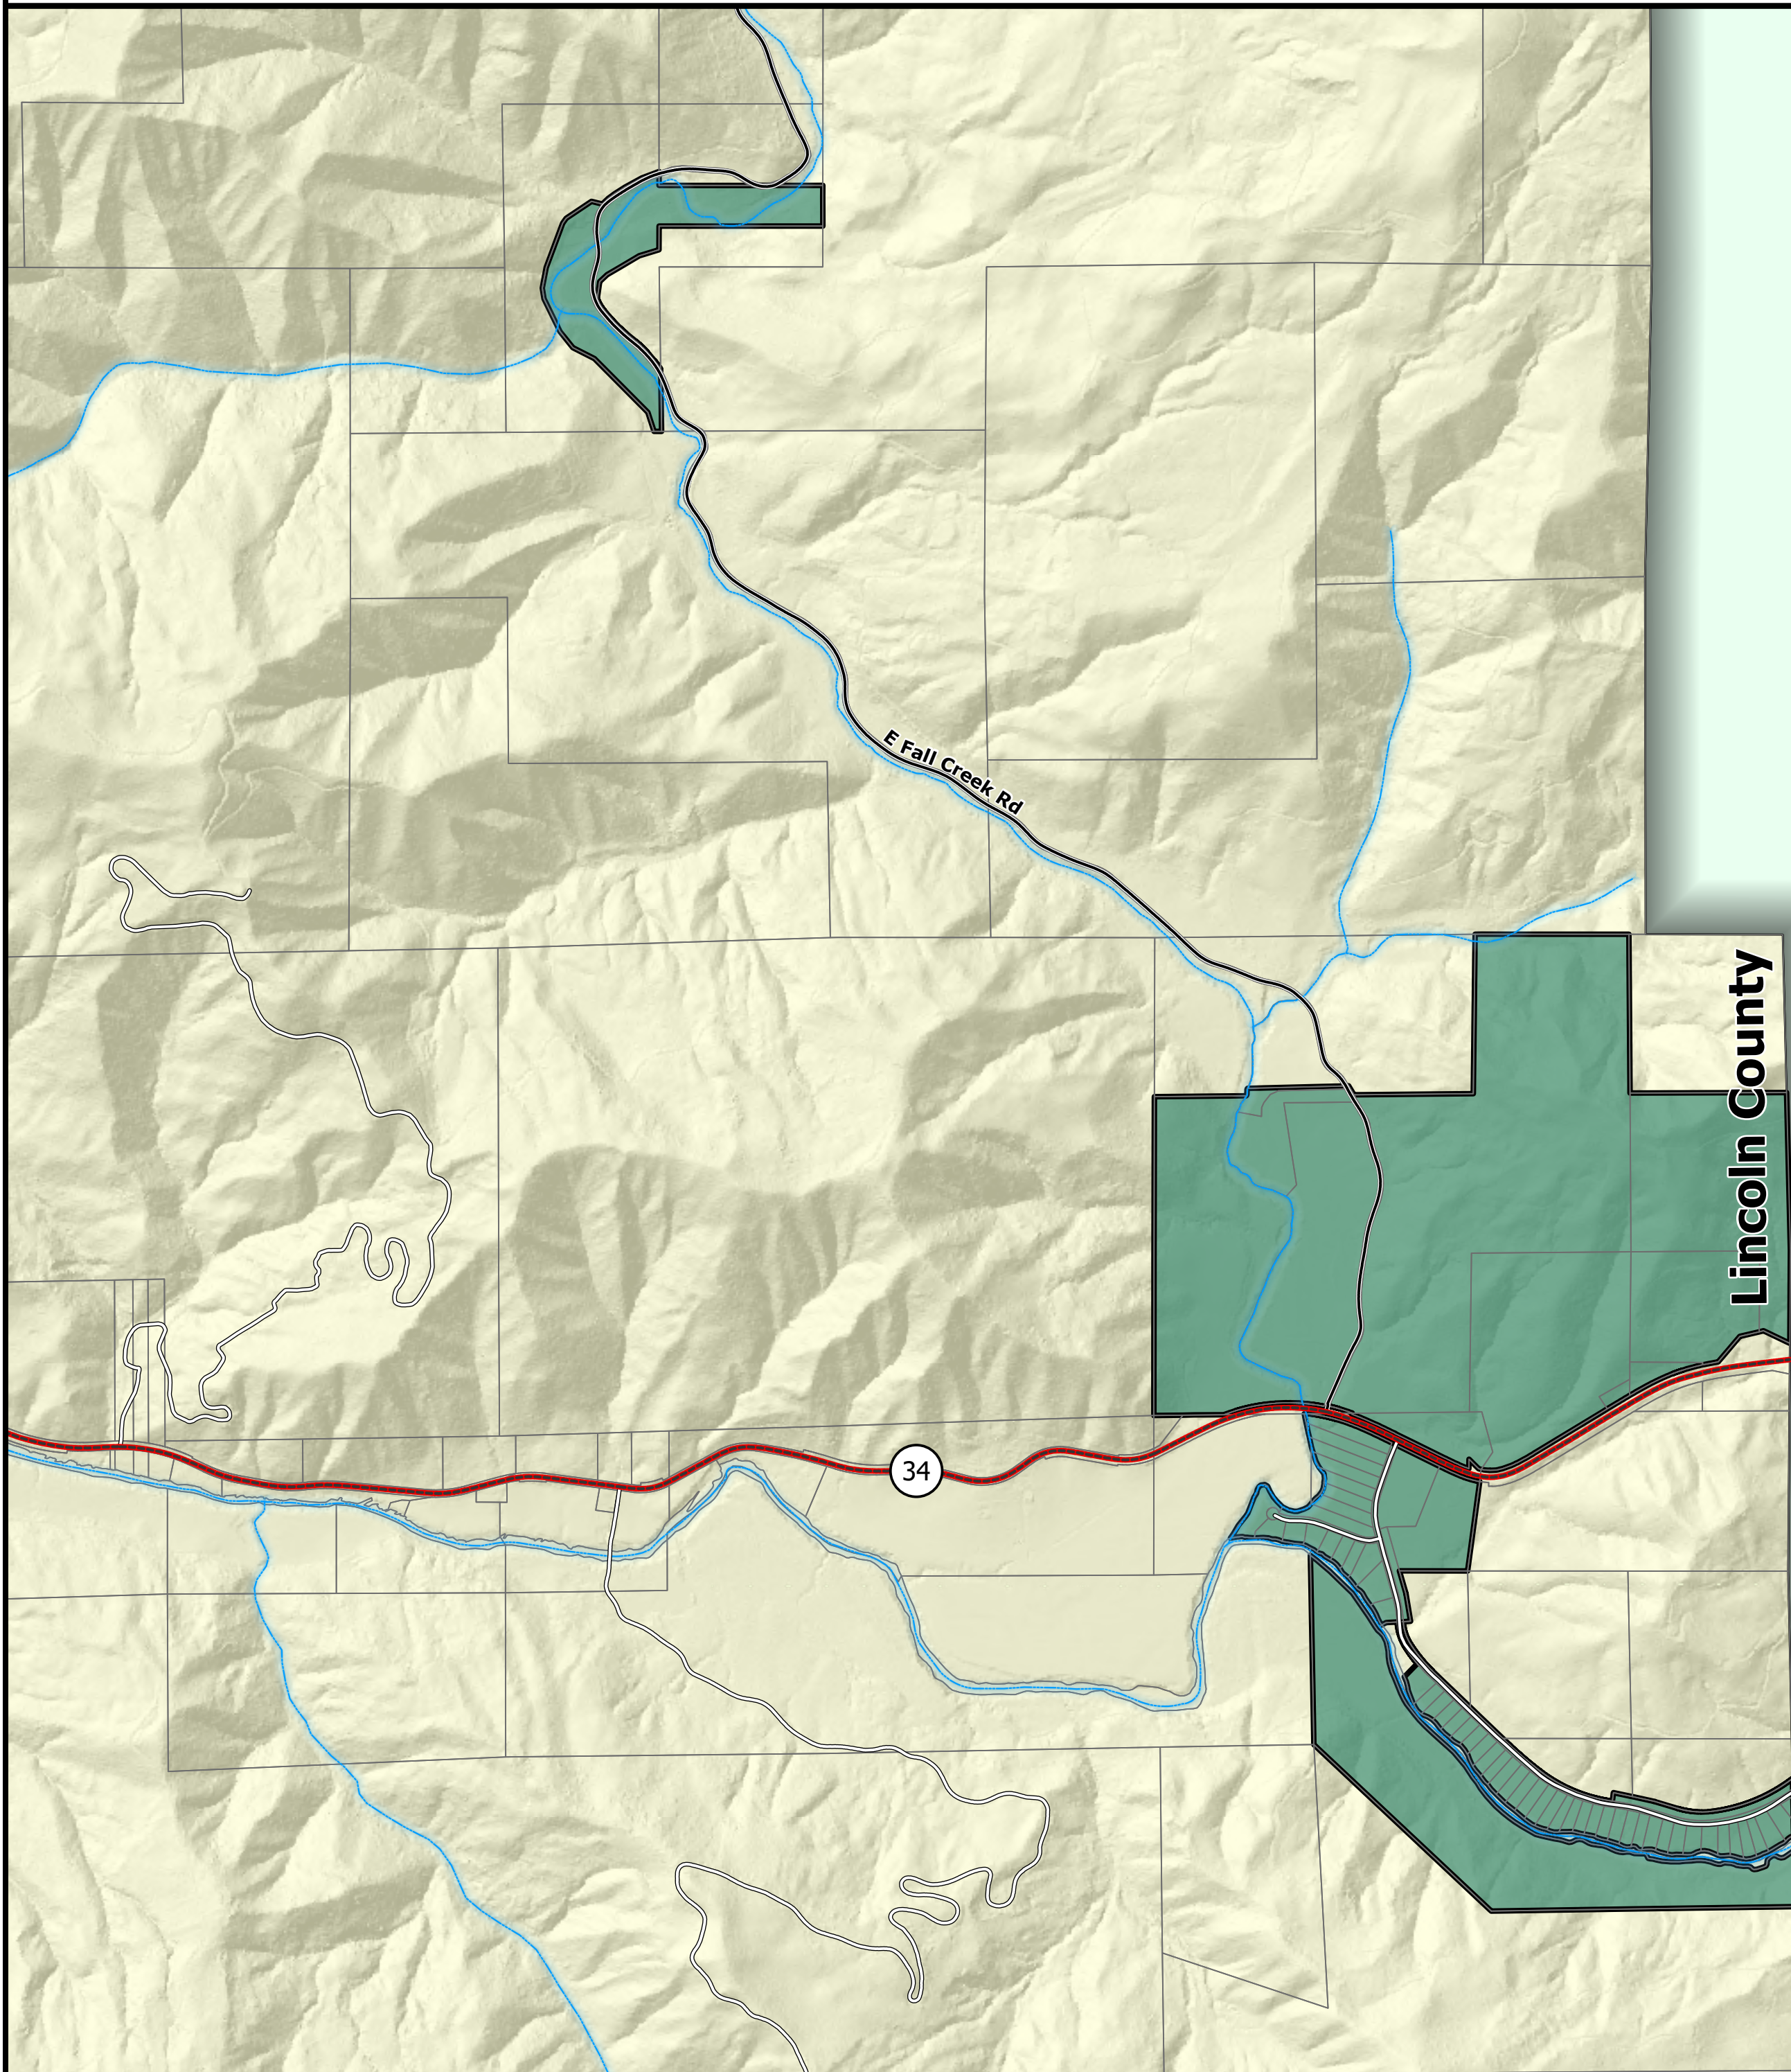

Alsea RFPD

Lincoln County
Benton County

Alsea RFPD

Area of Detail

Lincoln County

Projection: NAD 83 HARN Lambert Conformal Conic
Data Sources: Lincoln County Assessor, Public Works, and Surveyor
Copyright: 2026 by Lincoln County, Oregon

Produced On: 3/3/2026; District data from 10/2025
Scale: 1:13,000