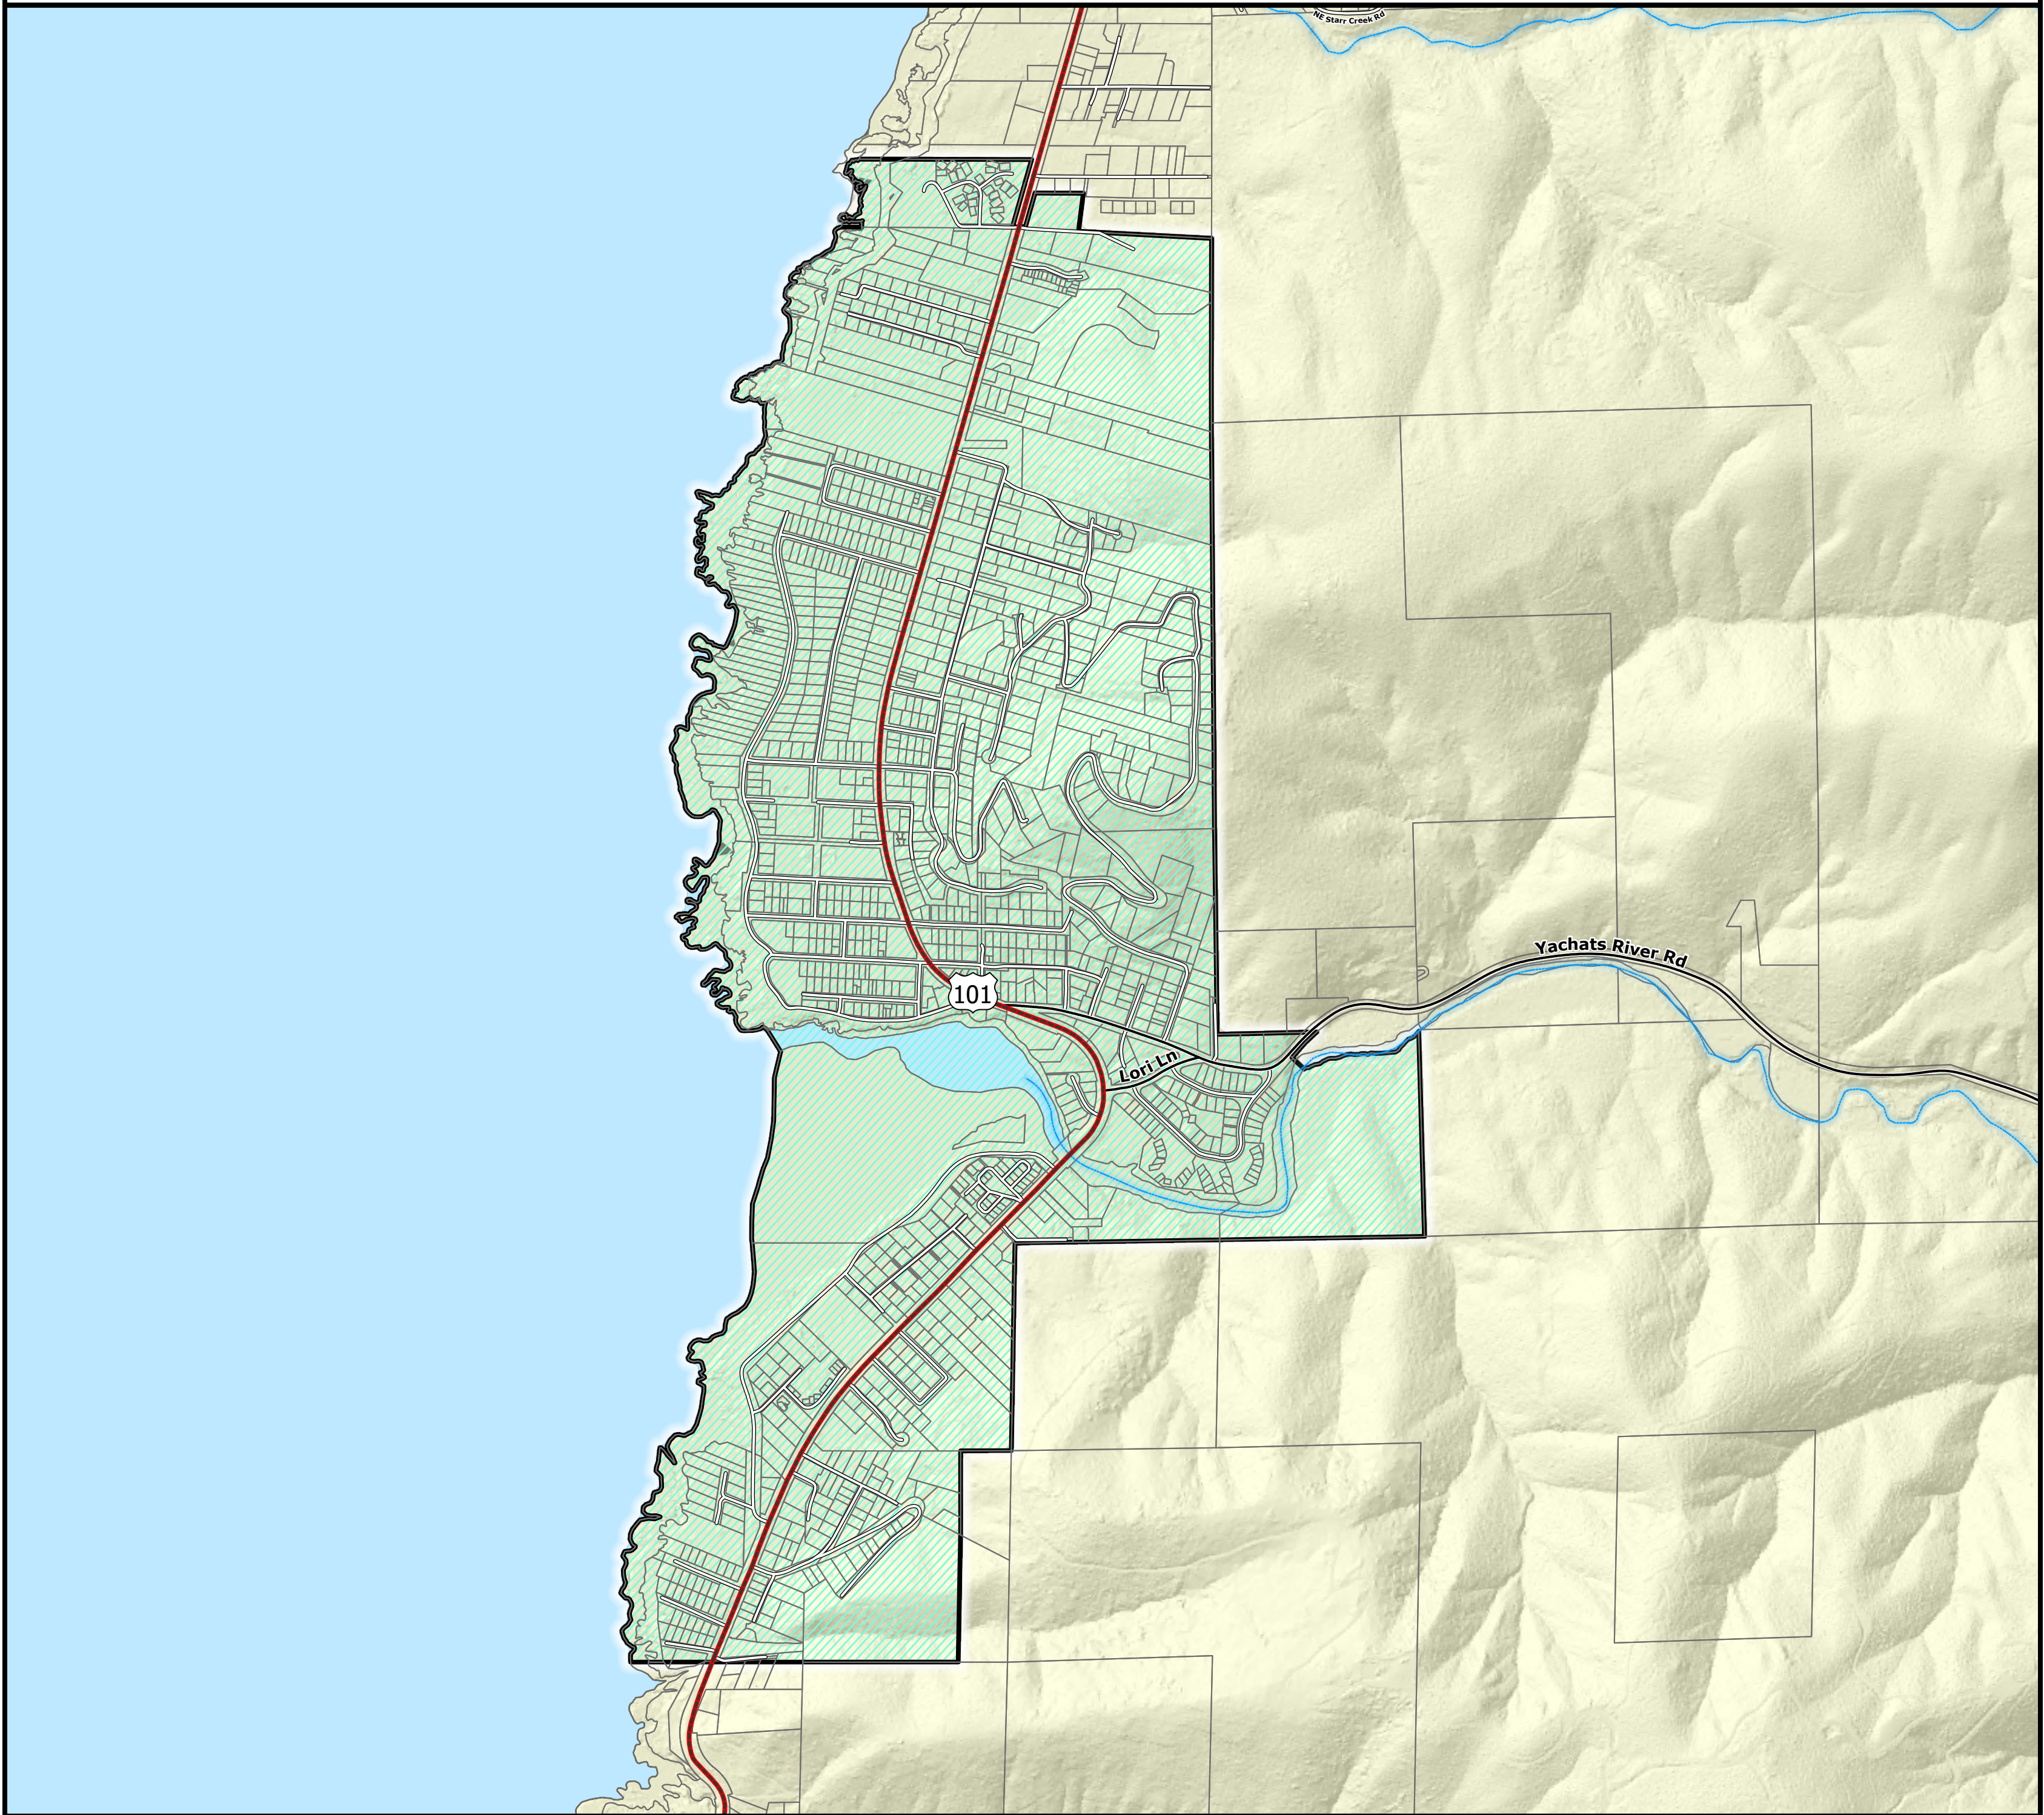

Yachats

Yachats

Miles

Projection: NAD 83 HARN Lambert Conformal Conic
Data Sources: Lincoln County Assessor, Public Works, and Surveyor
Copyright: 2026 by Lincoln County, Oregon

Produced On: 3/3/2026; District data from 10/2025
Scale: 1:9,000

Area of Detail

Lincoln County