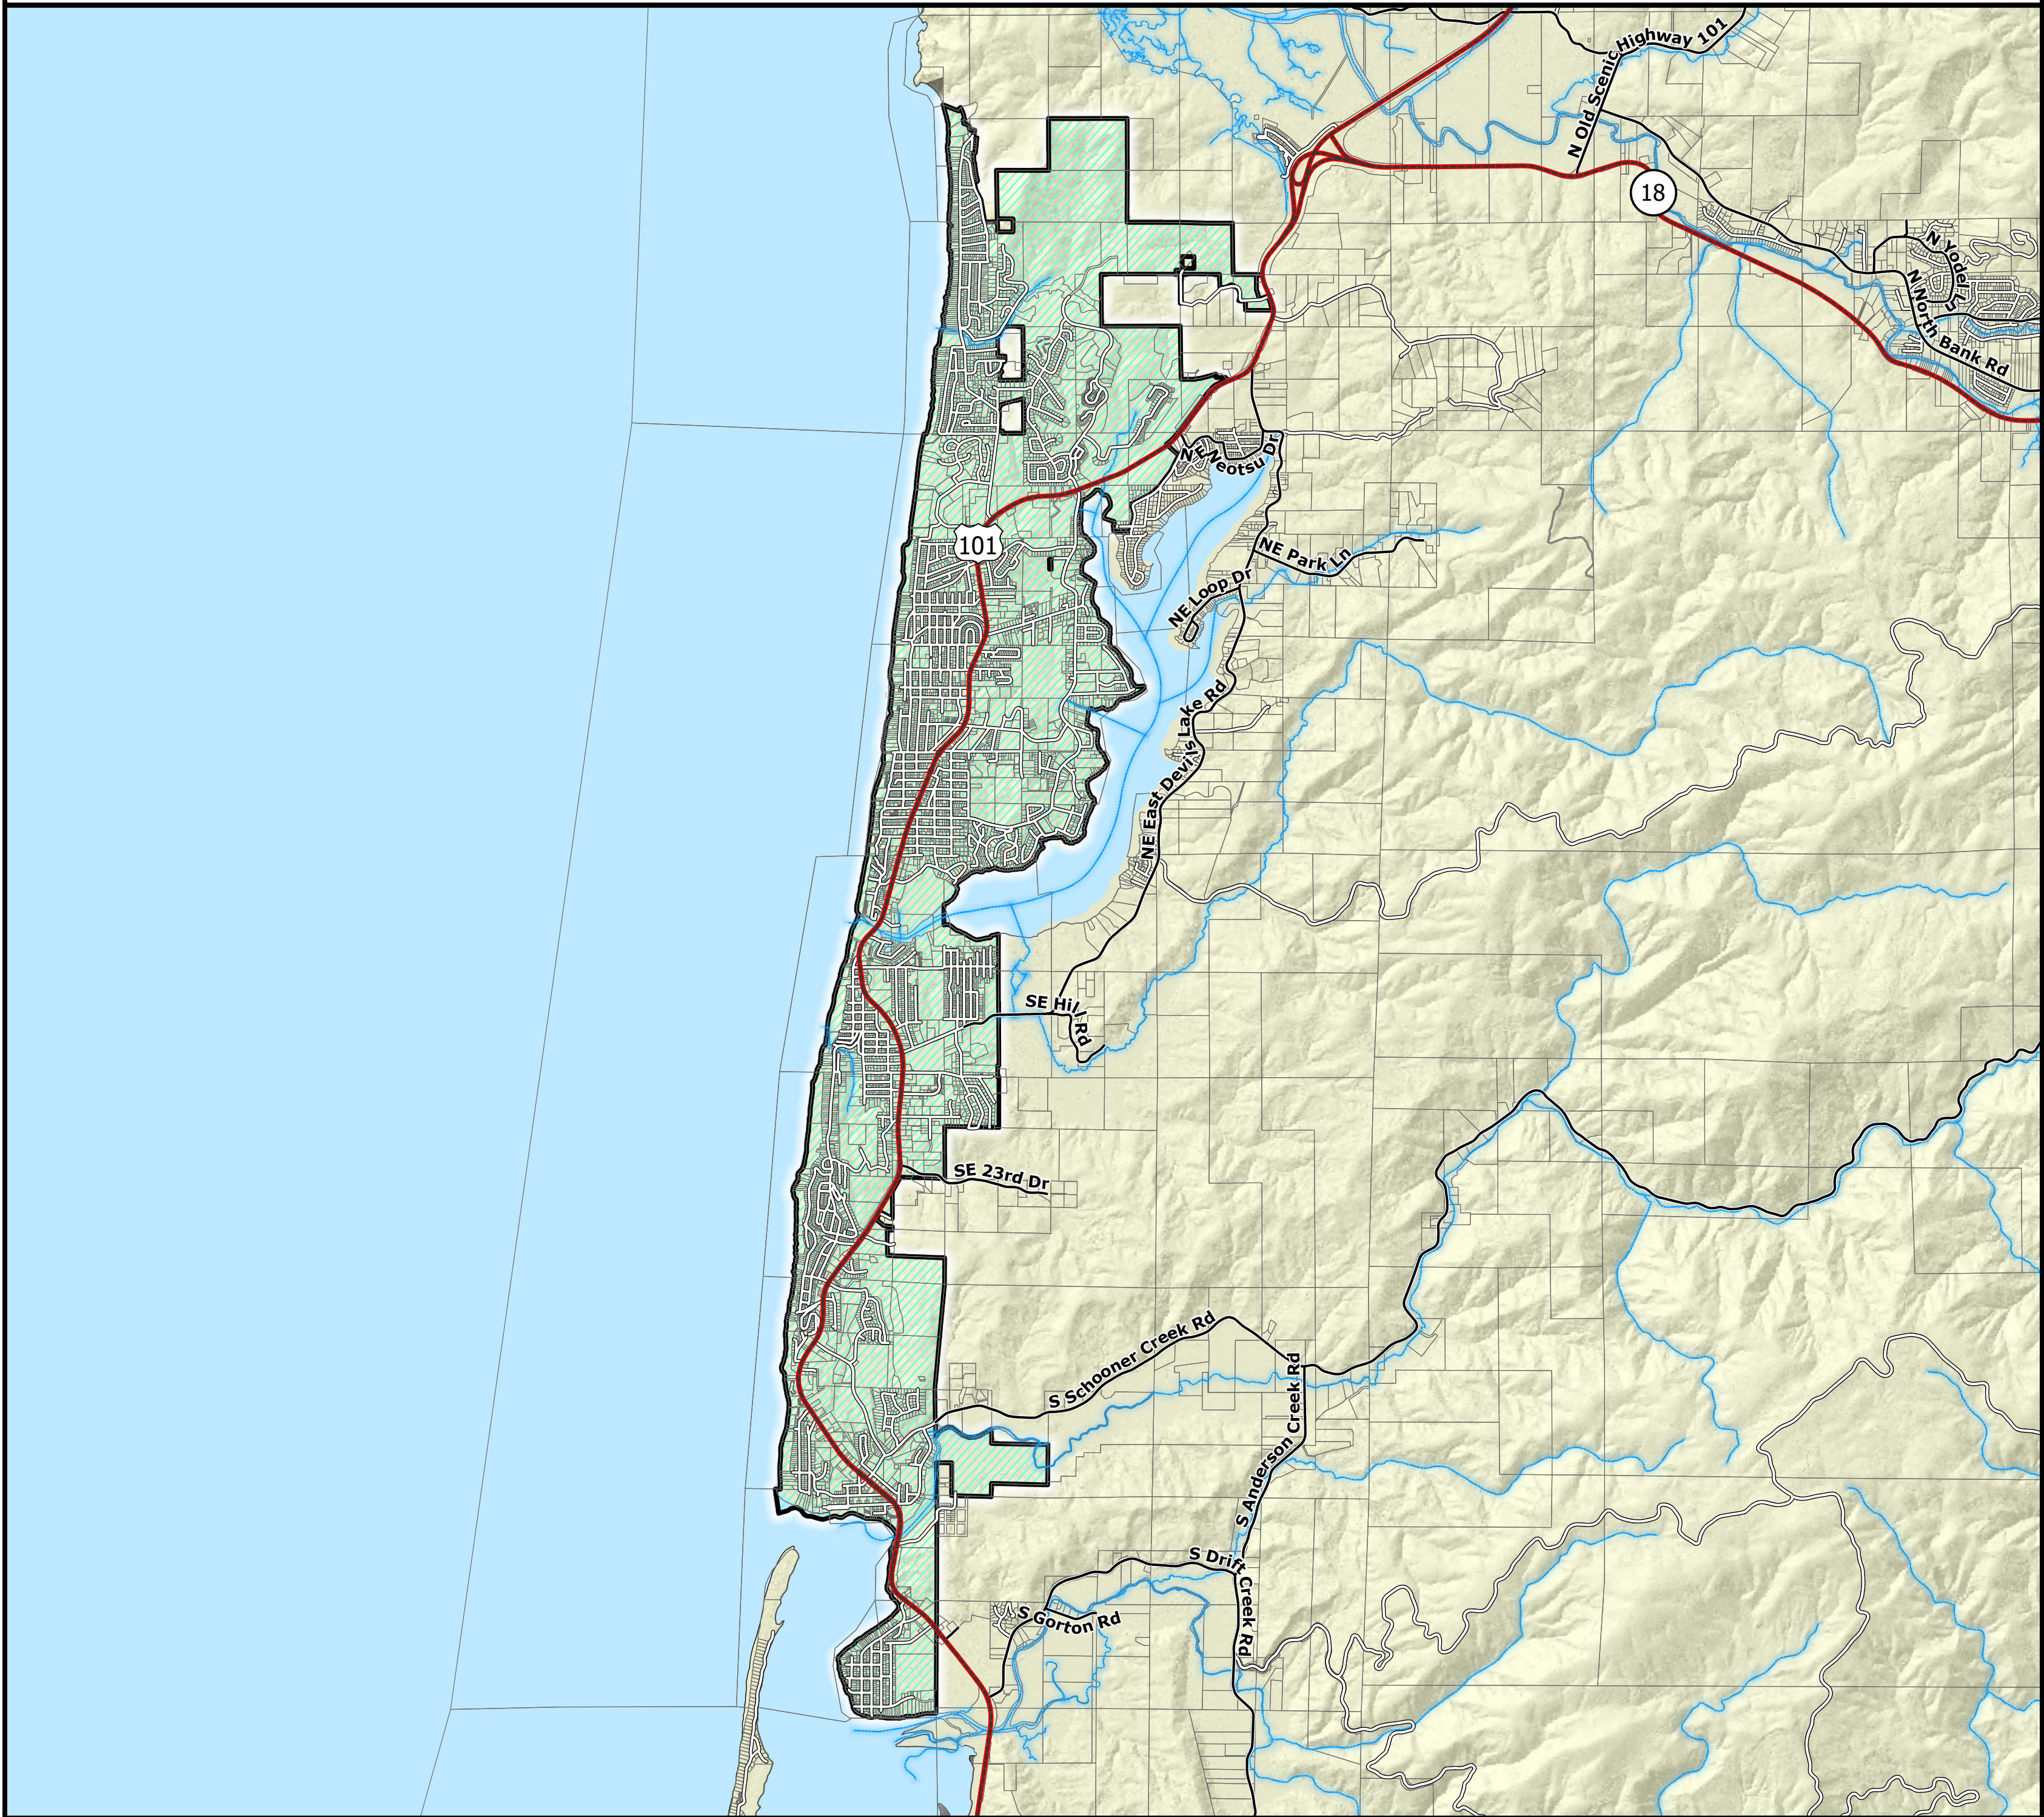

Lincoln City

Lincoln City

Miles

Projection: NAD 83 HARN Lambert Conformal Conic
Data Sources: Lincoln County Assessor, Public Works, and Surveyor
Copyright: 2026 by Lincoln County, Oregon

Produced On: 3/3/2026; District data from 10/2025
Scale: 1:35,000

Area of Detail

Lincoln County